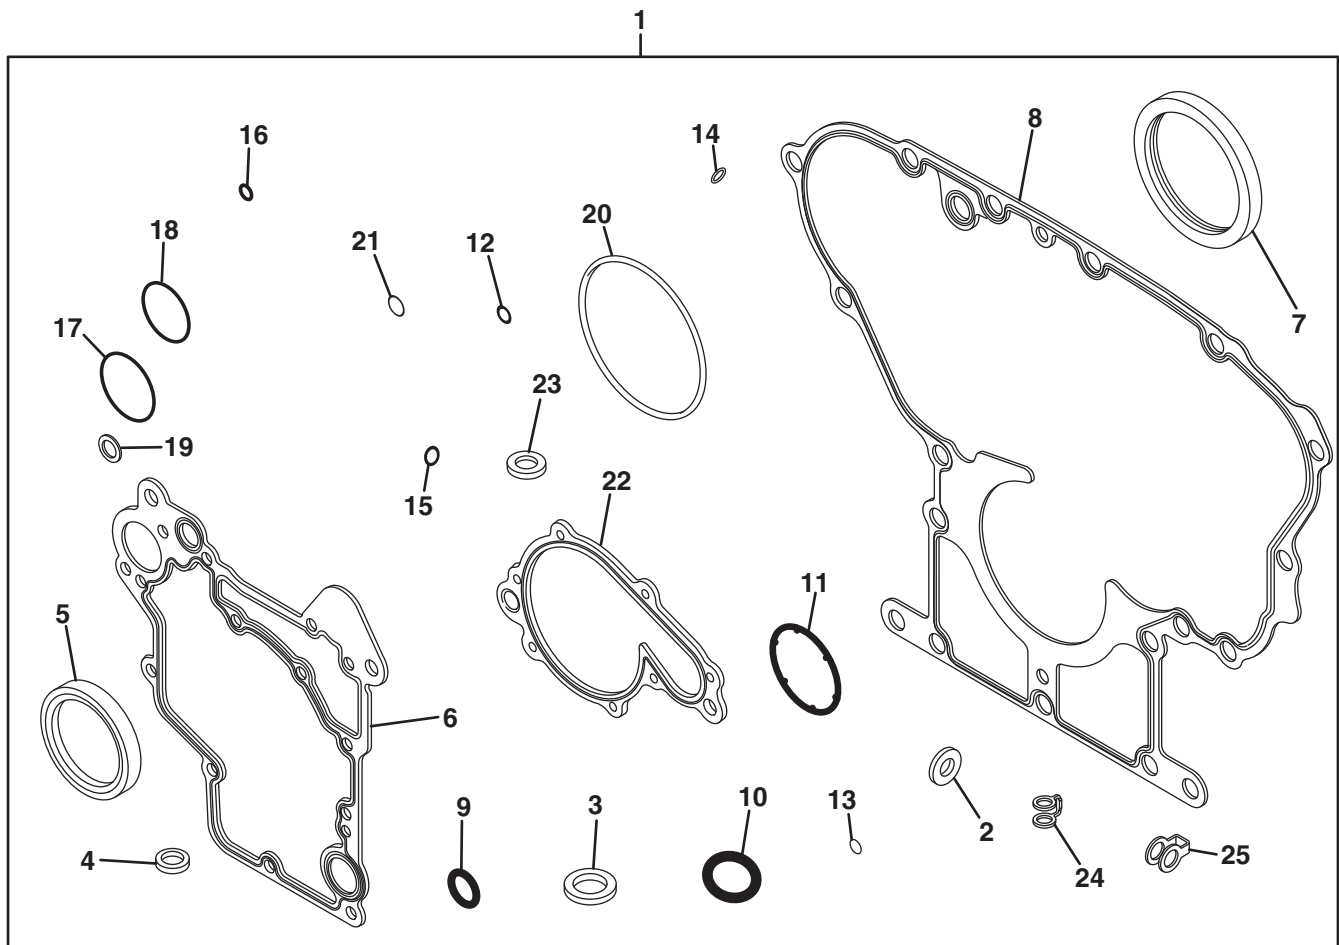

2.1 Lower Gasket Kit

KUBOTA V3307-CR-T-E4B

Item	Part No.	Qty.	Description	Serial Numbers/Notes
1	4351466	1	Gasket, Kit Lower	
2	552958	1	• Packing	See 17.1
3	4183640	2	• Packing	Not Used
4	2500811	1	• Packing	See 8.1
5	4137821	1	• Seal, Oil	See 8.1
6	4352166	1	• Gasket, Front Cover	See 2.1
7	4352167	1	• Seal, Oil	See 10.1
8	4351194	1	• Gasket, Housing	See 10.1
9	4145686	1	• O Ring	See 4.1
10	4134211	2	• O Ring	See 10.1 and See 32.1
11	4198437	1	• O Ring, 73. 5x3. 1	See 32.1
12	4352706	1	• O Ring	Not Used
13	4351669	2	• O-ring	See 4.1 and See 29.1
14	4350949	1	• O Ring	See 17.1
15	4251851	1	• O Ring	See 17.1
16	4351188	1	• O Ring	See 3.1
17	4351187	1	• O Ring	See 10.1
18	4251718	1	• Gasket, Pump	See 12.1
19	4350957	1	• Gasket	See 30.1
20	4350926	1	• Gasket, Injection Pump	See 12.1
21	5002033	1	• O Ring	See 3.1
22	4351170	1	• Gasket, Water Pump	See 21.1
23	4352666	1	• Gasket	Not Used
24	4322576	2	• Gasket	See 12.1
25	4350996	1	• Gasket, Fuel	See 14.1

> Change from previous revision