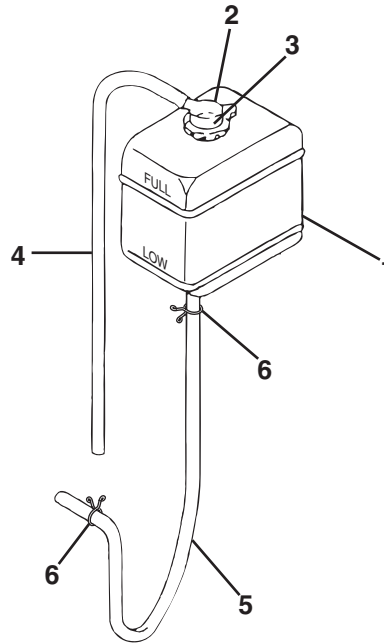

20.1 Reserve Tank

Item	Part No.	Qty.	Description	Serial Numbers/Notes
1	557367	1	Tank, Assy(Reserve)	
2	557984	1	Cap	
3	2500815	1	Packing	
4	557370	1	Pipe, Water Over Flow	
5	557371	1	Pipe, Water Over Flow	
6	553914	2	Clip, Pipe	

> Change from previous revision