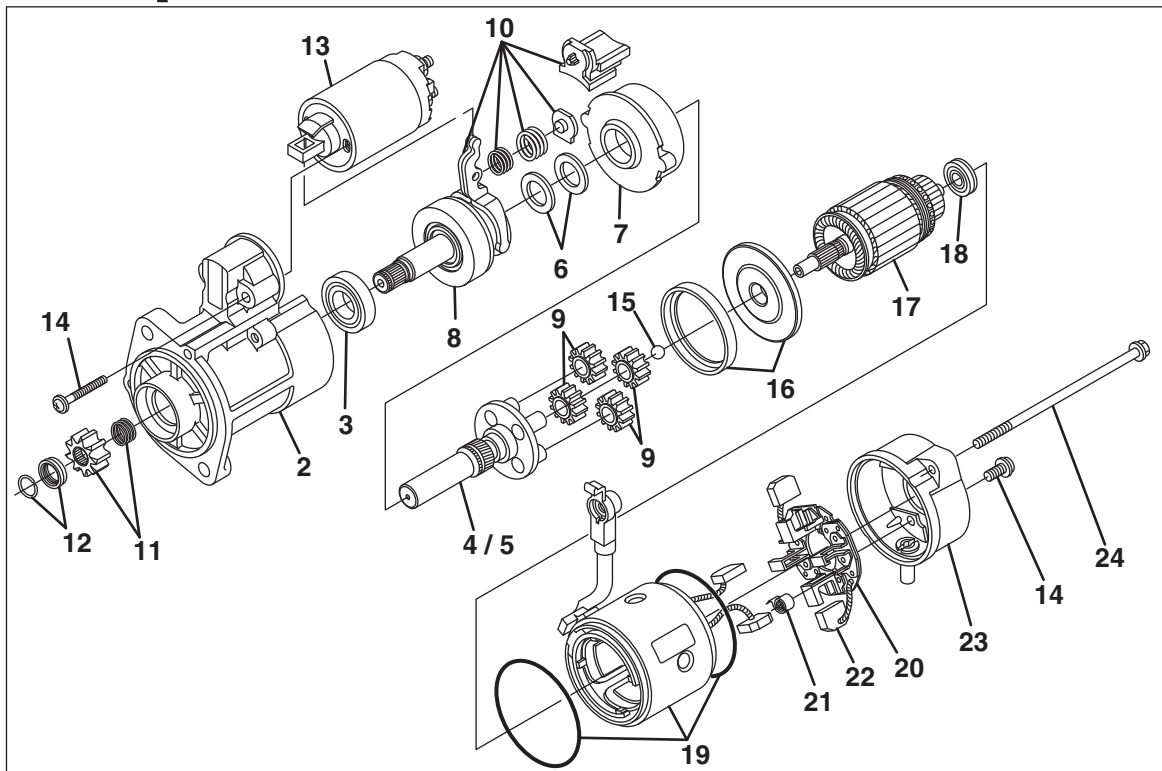

16.1 Starter

Item	Part No.	Qty.	Description	Serial Numbers/Notes
1	4351225	1	Assy Starter	12V 3.0 KW
2	4351227	1	• Assy Bracket, Front	
3	4138143	1	• Set Bearing	
4	4251749	1	• Assy Shaft, Clutch	
5	4251750	1	• • Assy Shaft, Gear	
6	4138146	1	• • Set Washer	
7	4138147	1	• • Set Gear	
8	4138148	1	• • Clutch, Over Running	
9	4138149	4	• • Assy Gear	
10	4251751	1	• Assy Lever, Set	
11	4251752	1	• Set Pinion	
12	4138152	1	• Set Stopper	
13	4138153	1	• Assy Switch, Magnetic	
14	4251753	1	• Set Screw	
15	4138157	1	• Ball	
16	4138158	1	• Set, Packing	
17	4251754	1	• Assy Armature	
18	4138160	1	• Bearing	
19	4351228	1	• Assy Yoke	
20	4251756	1	• Assy Holder, Brush	
21	4251757	4	• Brush, Spring	
22	4251758	2	• Brush	
23	4351232	1	• Assy Bracket, Rear	
24	4251760	1	• Set, Bolt	
25	4297100	1	Bolt, Stud	
26	4251684	1	Nut, Flange	
27	4138138	1	Bolt, Flange	
28	553851	1	Hex. Nut	
29	5002002	1	Washer, Spring Lock	

> Change from previous revision