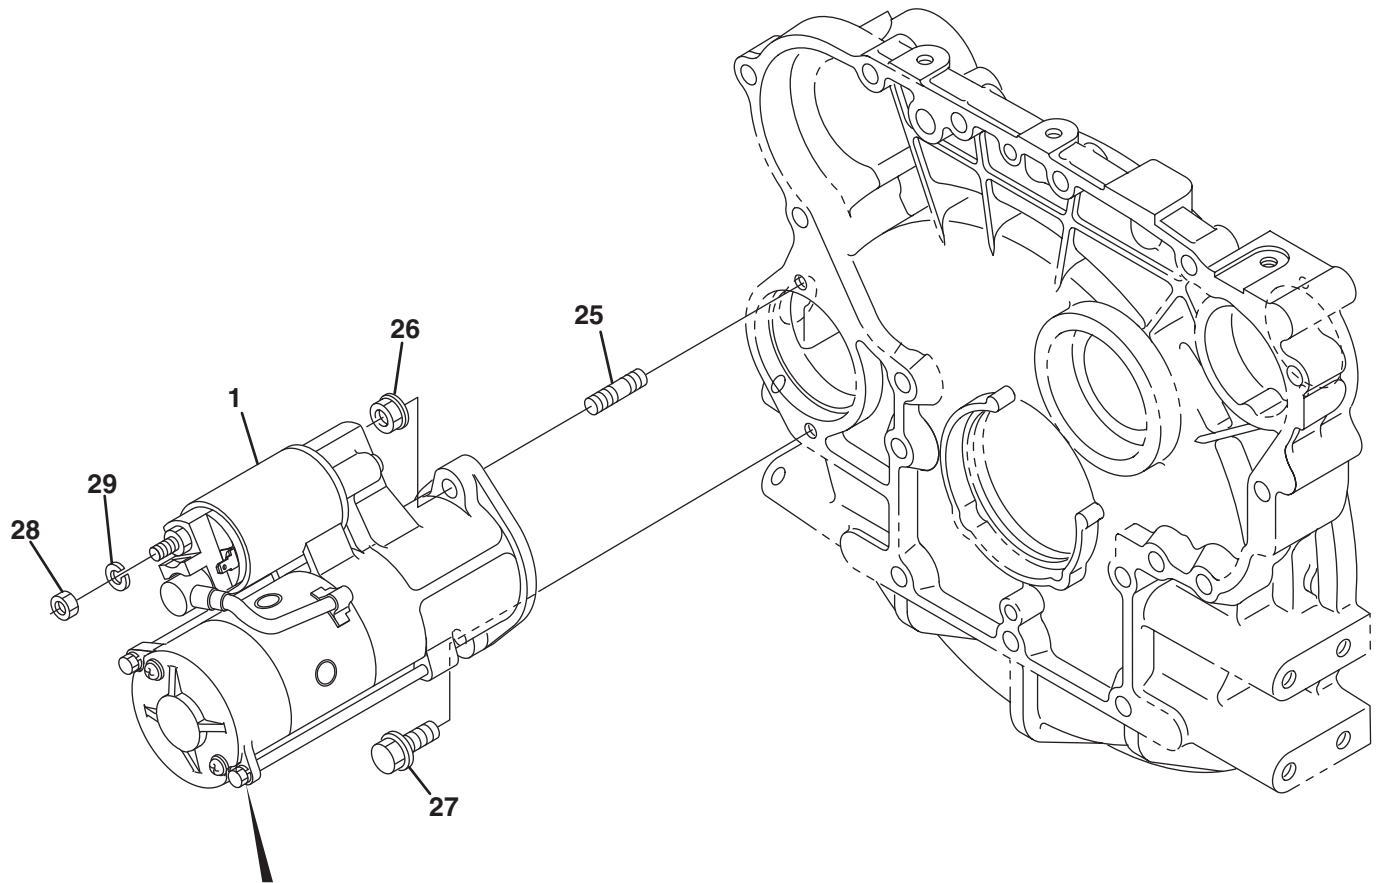

16.1 Starter

Item	Part No.	Qty.	Description	Serial Numbers/Notes
1	4351225	1	Assy Starter	12V 3.0 KW
2	4351227	1	• Assy Bracket, Front	
3	4138143	1	• Set Bearing	
4	4251749	1	• Assy Shaft, Clutch	
5	4251750	1	• • Assy Shaft, Gear	
6	4138146	1	• • Set Washer	
7	4138147	1	• • Set Gear	
8	4138148	1	• • Clutch, Over Running	
9	4138149	4	• • Assy Gear	
10	4251751	1	• Assy Lever, Set	
11	4251752	1	• Set Pinion	
12	4138152	1	• Set Stopper	
13	4138153	1	• Assy Switch, Magnetic	
14	4251753	1	• Set Screw	
15	4138157	1	• Ball	
16	4138158	1	• Set, Packing	
17	4251754	1	• Assy Armature	
18	4138160	1	• Bearing	
19	4351228	1	• Assy Yoke	
20	4251756	1	• Assy Holder, Brush	
21	4251757	4	• Brush, Spring	
22	4251758	2	• Brush	
23	4351232	1	• Assy Bracket, Rear	
24	4251760	1	• Set, Bolt	
25	4297100	1	Bolt, Stud	
26	4251684	1	Nut, Flange	
27	4138138	1	Bolt, Flange	
28	553851	1	Hex. Nut	
29	5002002	1	Washer, Spring Lock	

> Change from previous revision