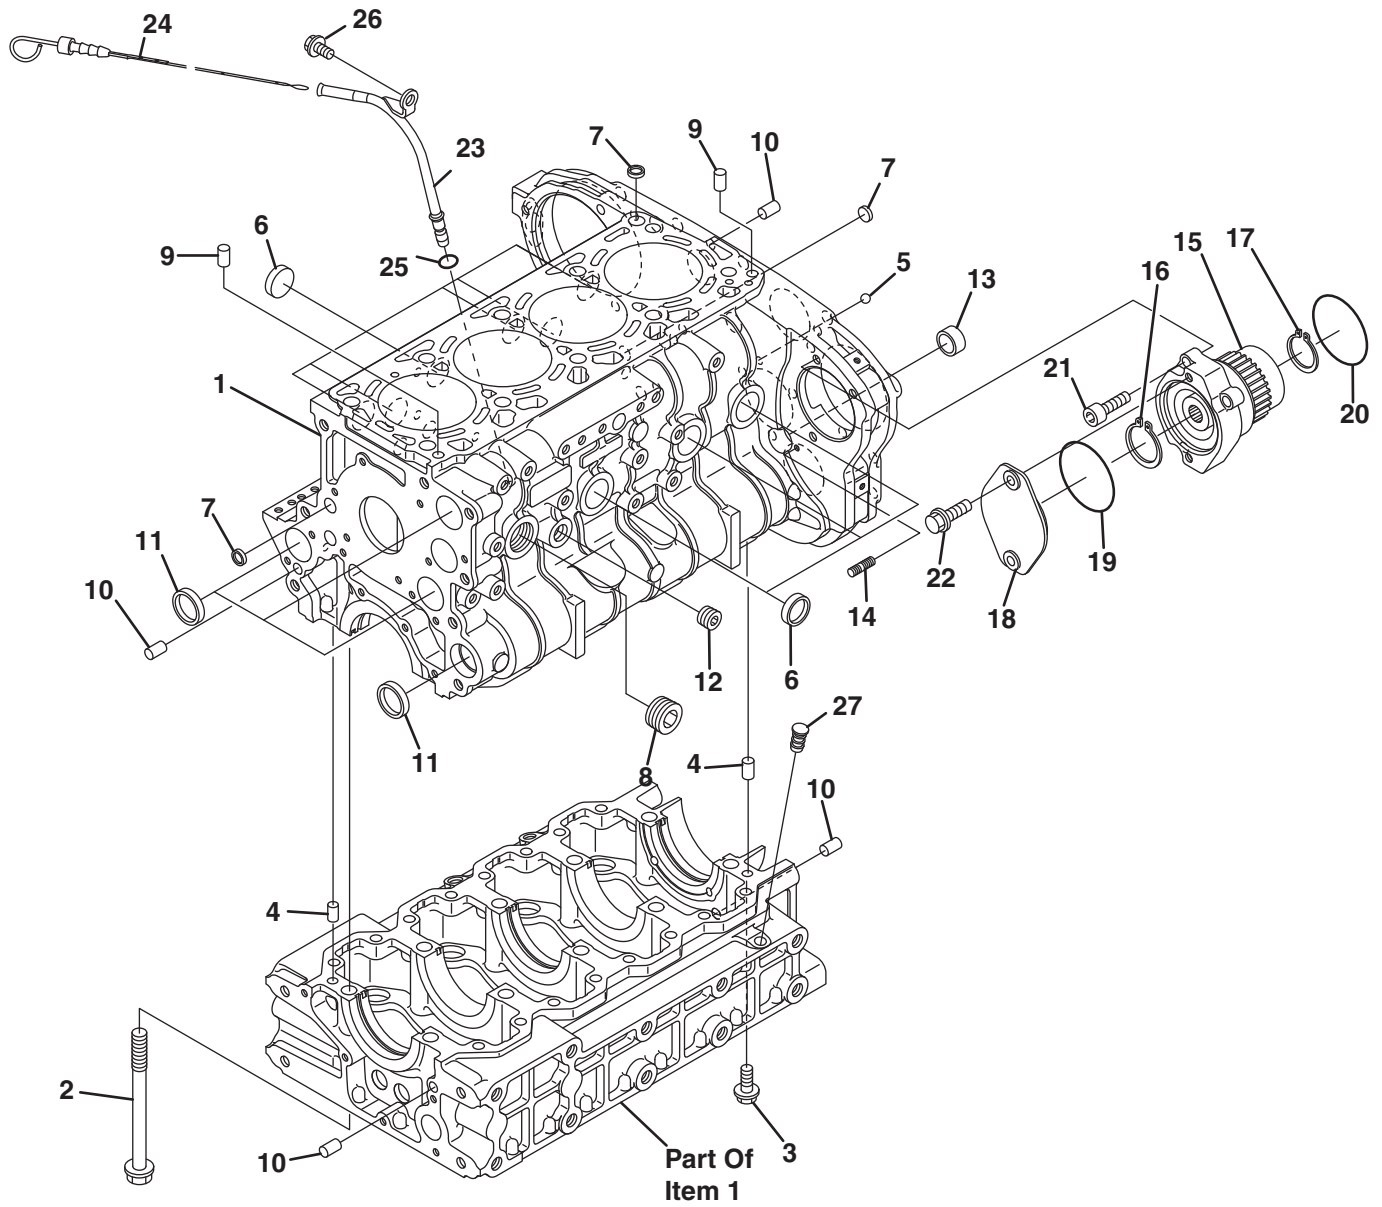

> Change from previous revision

KUBOTA V3307-CR-T-E4B

Serial No. All

3.1 Crankcase

Item	Part No.	Qty.	Description	Serial Numbers/Notes
1	4353010	1	Crankcase	
2	4352126	10	• Bolt	
3	4351171	16	• Bolt, Flange	
4	4137773	2	• Pin Straight	
5	4352766	1	• Ball	
6	550673	9	• Cap, Sealing	
7		3	• Cap, Sealing	
8	2500874	1	• Plug	
9	4137773	2	Pin Straight	
10	4351186	4	Pin, Straight	
11	552977	4	Cap, Sealing	
12	4198241	1	Plug	
13	4350977	1	Bushing	
14	4352806	1	Stud	
15	4351243	1	Comp. Base Hyd. Pump	
16	4352646	1	• Cir-Clip, External	
17	4352626	1	• Cir-Clip, External	
18	4351189	1	Cover	
19	4351187	1	O Ring	
❖ 20	4351188	1	O Ring	
21	4352387	3	Bolt, Socket Head	
22	4322573	2	Bolt, Flange	
23	4351222	1	Guide, Oil Gauge	
24	4351221	1	Gauge, Oil	
❖ 25	5002033	1	O Ring	
26	4198160	1	Bolt, Flange	
27	2812014	1	Plug, Oil Gauge	
❖	Included in 4351466 Lower Gasket Kit, See 2.1			

> Change from previous revision

4.1 Oil Pan

KUBOTA V3307-CR-T-E4B

Item	Part No.	Qty.	Description	Serial Numbers/Notes
1	4351193	1	Comp. Oil Pan	
2	4352686	2	Washer, Seal	
3	4251690	2	Plug, Drain	
4	4352593	24	Bolt, Flange	
5	4351218	1	Filter, Oil	
❖ 6	4145686	1	O Ring	
7	4352593	2	Bolt, Flange	
8	4351668	1	Pipe, Comp Oil Return, 2	
❖ 9	4351669	1	O-ring	
10	4198160	2	Bolt, Flange	
❖	Included in 4351466 Lower Gasket Kit, See 2.1			

> Change from previous revision

KUBOTA V3307-CR-T-E4B

Item	Part No.	Qty.	Description	Serial Numbers/Notes
1	4352286	1	Shaft, Rocker Arm	
2	4351747	4	Bracket, Rocker Arm	
3	4352746	1	Pin, Spring	
4	4352307	2	Washer	
5	4297105	2	Washer, Plain	
6	5002002	2	Washer, Spring Lock	
7	594338	2	Hex. Bolt	
8	4352306	3	Spring	
9	4352246	4	Assy Rocker Arm, Inlet	
10	4289853	4	• Screw	
11	4138207	4	• Nut	
12	4352266	4	Assy Rocker Arm, Exhaust	
13	4289853	4	• Screw	
14	4138207	4	• Nut	
15	4351334	4	Pin, Clamp	
16	4138211	4	Bolt, Flange	