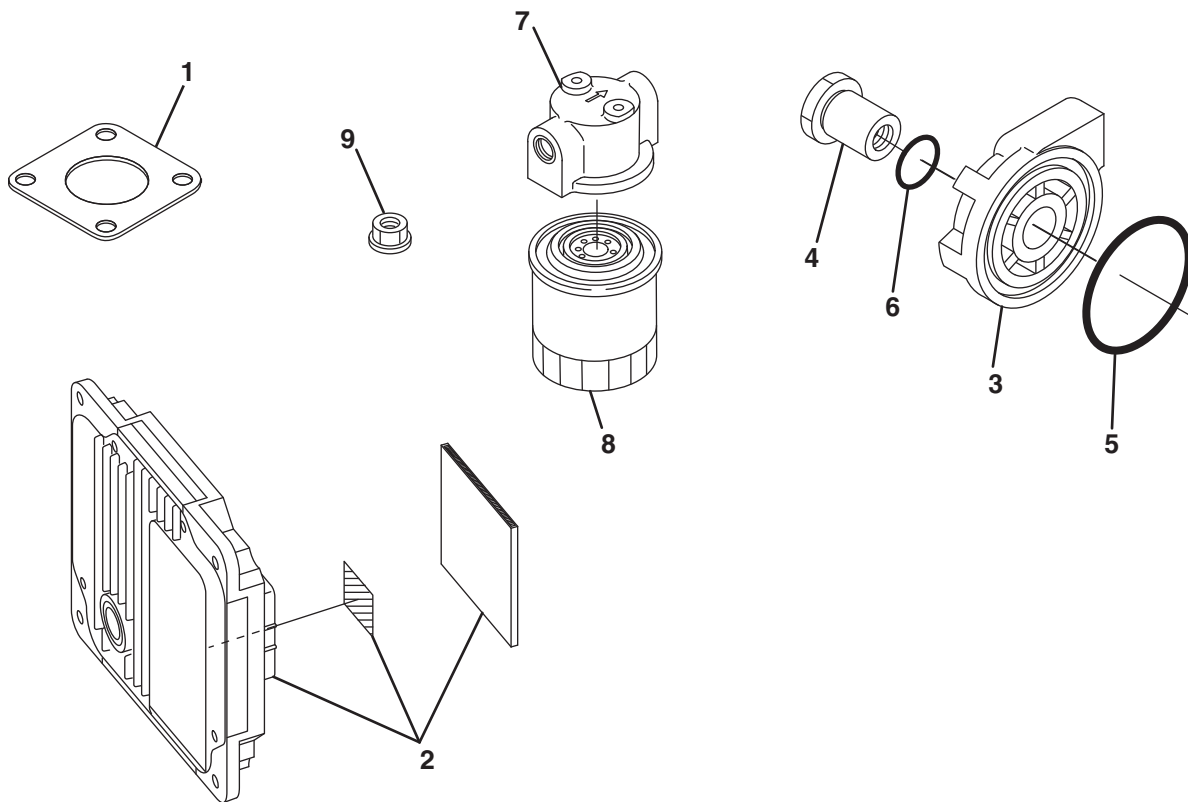

34.1 Loose Components

KUBOTA V3307-CR-T-E4B

Item	Part No.	Qty.	Description	Serial Numbers/Notes	
★	1	4351688	1	Gasket, Muffler	
	2	4351241	1	Ecu, Sub-Assy	
	3	4136120	1	Adapter, Oil Filter	
	4	4133240	1	Plug, Oil Filter	
	5	4133241	1	O-ring	
	6	4133242	1	O Ring	
	7	4133243	1	Base, Oil Filter	
	8	4137894	1	Cartridge, Oil Filter	
	9	4350946	4	Nut, Flange	
★	Included in 4350998 Upper Gasket Kit, See 1.1				

> Change from previous revision