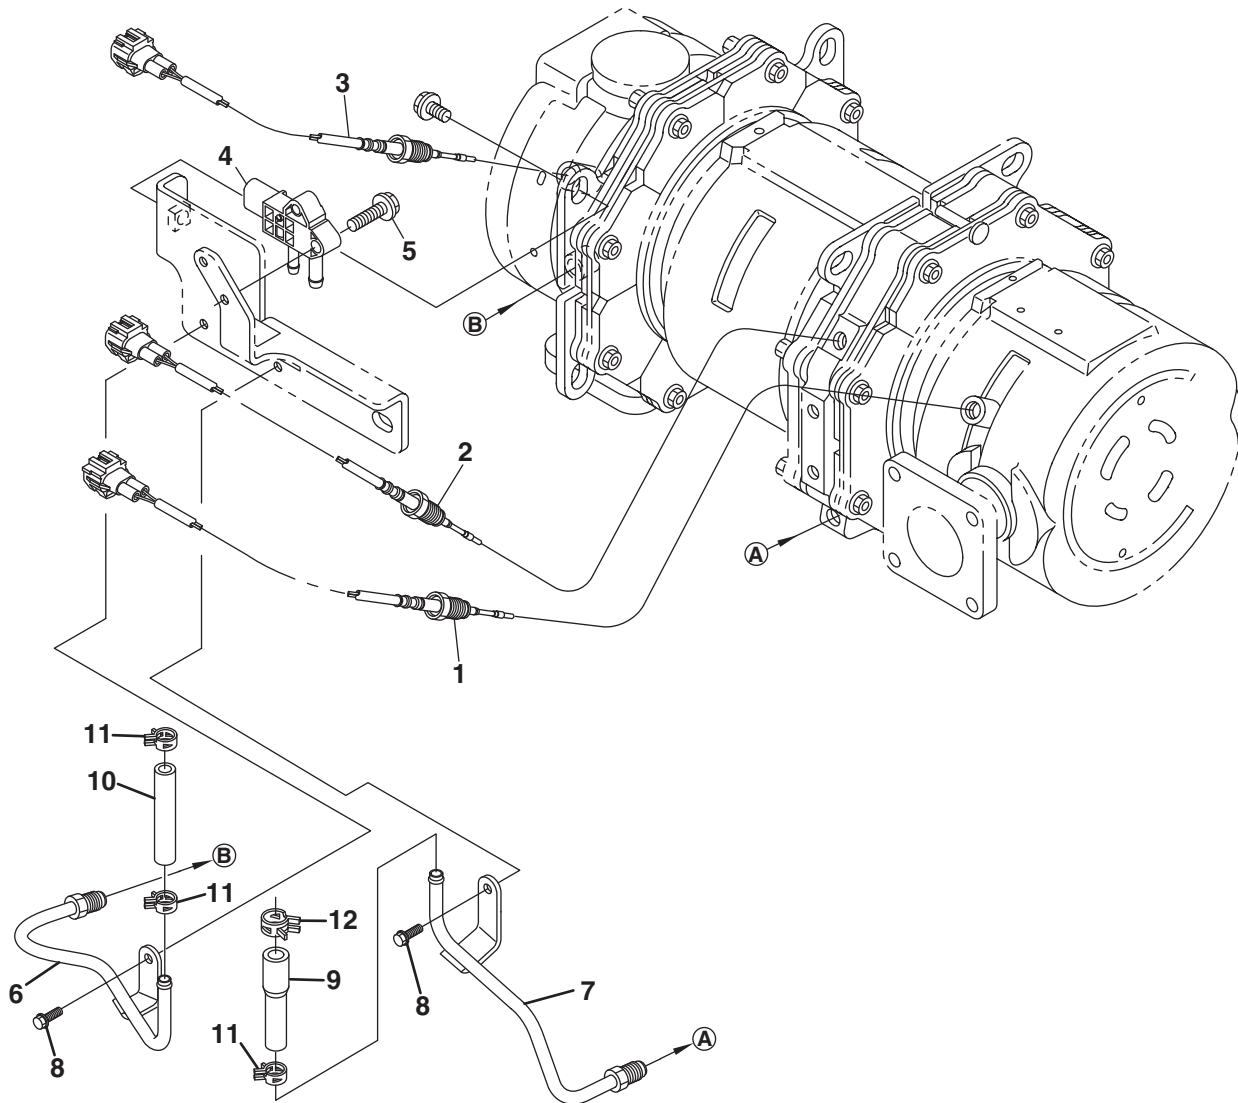

27.1 DPF Sensor

KUBOTA V3307-CR-T-E4B

Item	Part No.	Qty.	Description	Serial Numbers/Notes
1	4351226	1	Sensor, Thermo, 0	
2	4351229	1	Sensor, Thermo, 1	
3	4351231	1	Sensor, Thermo, 2	
4	4297132	1	Sensor	
5	4134384	2	Bolt, Flange	
6	4351233	1	Pipe, Comp Pressure, 1	
7	4351236	1	Pipe, Comp Pressure, 2	
8	4138249	2	Bolt, Flange	
9	4351239	1	Tube Pressure, In	
10	4351242	1	Tube Pressure, Ex	
11	4306361	3	Clamp, Hose	
12	4297111	1	Clamp, Hose	

> Change from previous revision