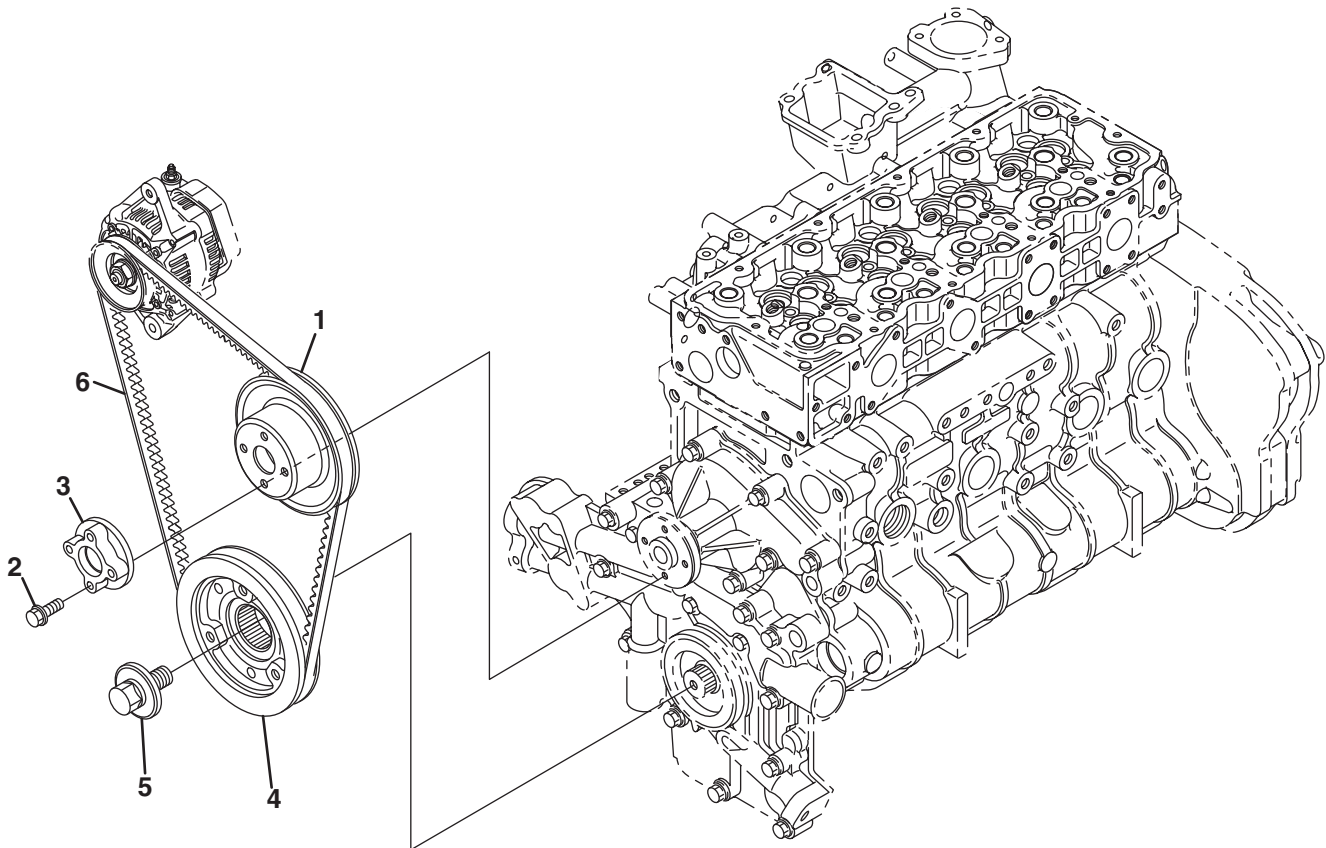

> Change from previous revision

19.1 Pulley and Belt

Item	Part No.	Qty.	Description	Serial Numbers/Notes
1	4202320	1	Pulley, Fan	
2	4334458	4	Bolt, Flange	
3	4351253	1	Collar, Fan	
4	4351192	1	Pulley, Fan Drive	
5	4322610	1	Bolt	
6	4352107	1	Belt, Fan	