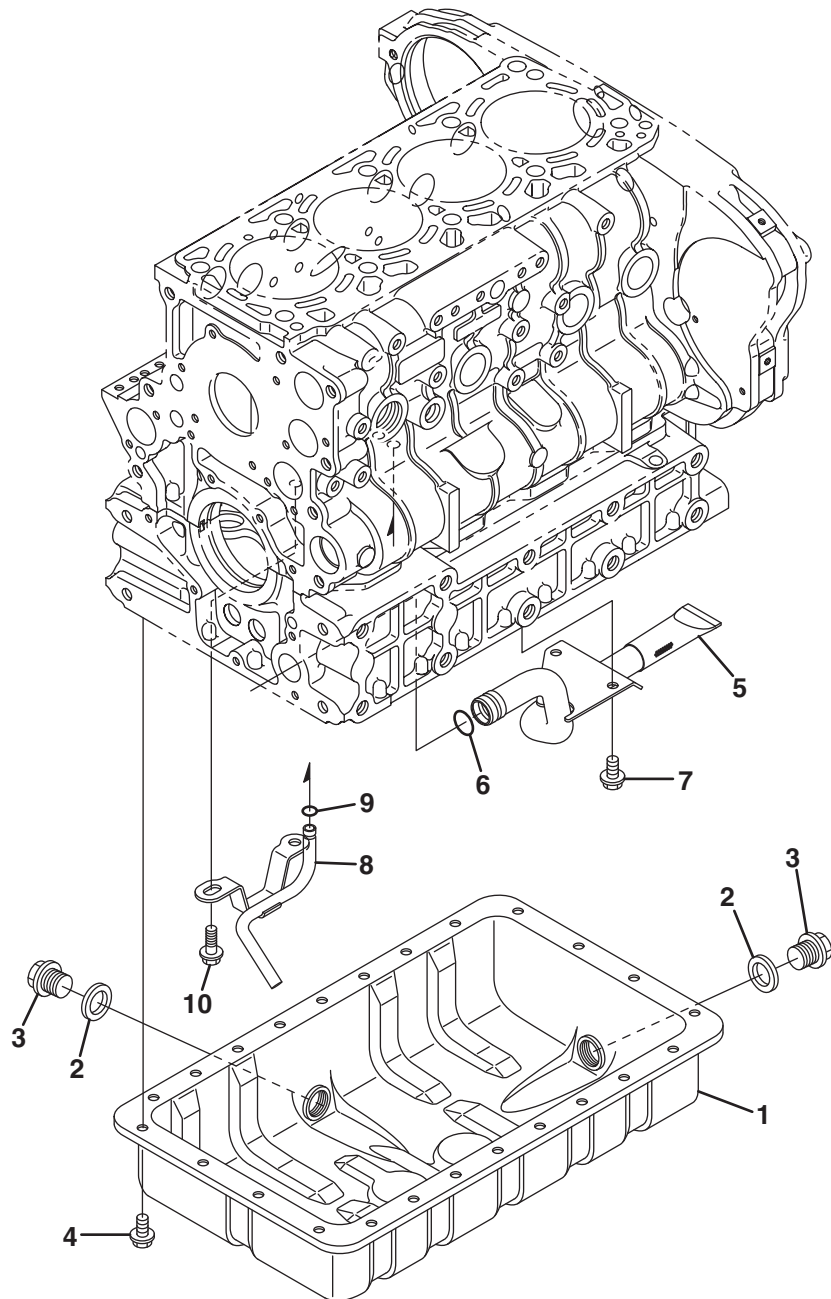

> Change from previous revision

KUBOTA V3307-CR-T-E4B

Serial No. All

3.1 Crankcase

Item	Part No.	Qty.	Description	Serial Numbers/Notes
1	4353010	1	Crankcase	
2	4352126	10	• Bolt	
3	4351171	16	• Bolt, Flange	
4	4137773	2	• Pin Straight	
5	4352766	1	• Ball	
6	550673	9	• Cap, Sealing	
7		3	• Cap, Sealing	
8	2500874	1	• Plug	
9	4137773	2	Pin Straight	
10	4351186	4	Pin, Straight	
11	552977	4	Cap, Sealing	
12	4198241	1	Plug	
13	4350977	1	Bushing	
14	4352806	1	Stud	
15	4351243	1	Comp. Base Hyd. Pump	
16	4352646	1	• Cir-Clip, External	
17	4352626	1	• Cir-Clip, External	
18	4351189	1	Cover	
19	4351187	1	O Ring	
❖ 20	4351188	1	O Ring	
21	4352387	3	Bolt, Socket Head	
22	4322573	2	Bolt, Flange	
23	4351222	1	Guide, Oil Gauge	
24	4351221	1	Gauge, Oil	
❖ 25	5002033	1	O Ring	
26	4198160	1	Bolt, Flange	
27	2812014	1	Plug, Oil Gauge	
❖	Included in 4351466 Lower Gasket Kit, See 2.1			

> Change from previous revision

4.1 Oil Pan

KUBOTA V3307-CR-T-E4B

Item	Part No.	Qty.	Description	Serial Numbers/Notes
1	4351193	1	Comp. Oil Pan	
2	4352686	2	Washer, Seal	
3	4251690	2	Plug, Drain	
4	4352593	24	Bolt, Flange	
5	4351218	1	Filter, Oil	
❖ 6	4145686	1	O Ring	
7	4352593	2	Bolt, Flange	
8	4351668	1	Pipe, Comp Oil Return, 2	
❖ 9	4351669	1	O-ring	
10	4198160	2	Bolt, Flange	
❖	Included in 4351466 Lower Gasket Kit, See 2.1			

> Change from previous revision

KUBOTA V3307-CR-T-E4B

Item	Part No.	Qty.	Description	Serial Numbers/Notes
1	4352286	1	Shaft, Rocker Arm	
2	4351747	4	Bracket, Rocker Arm	
3	4352746	1	Pin, Spring	
4	4352307	2	Washer	
5	4297105	2	Washer, Plain	
6	5002002	2	Washer, Spring Lock	
7	594338	2	Hex. Bolt	
8	4352306	3	Spring	
9	4352246	4	Assy Rocker Arm, Inlet	
10	4289853	4	• Screw	
11	4138207	4	• Nut	
12	4352266	4	Assy Rocker Arm, Exhaust	
13	4289853	4	• Screw	
14	4138207	4	• Nut	
15	4351334	4	Pin, Clamp	
16	4138211	4	Bolt, Flange	