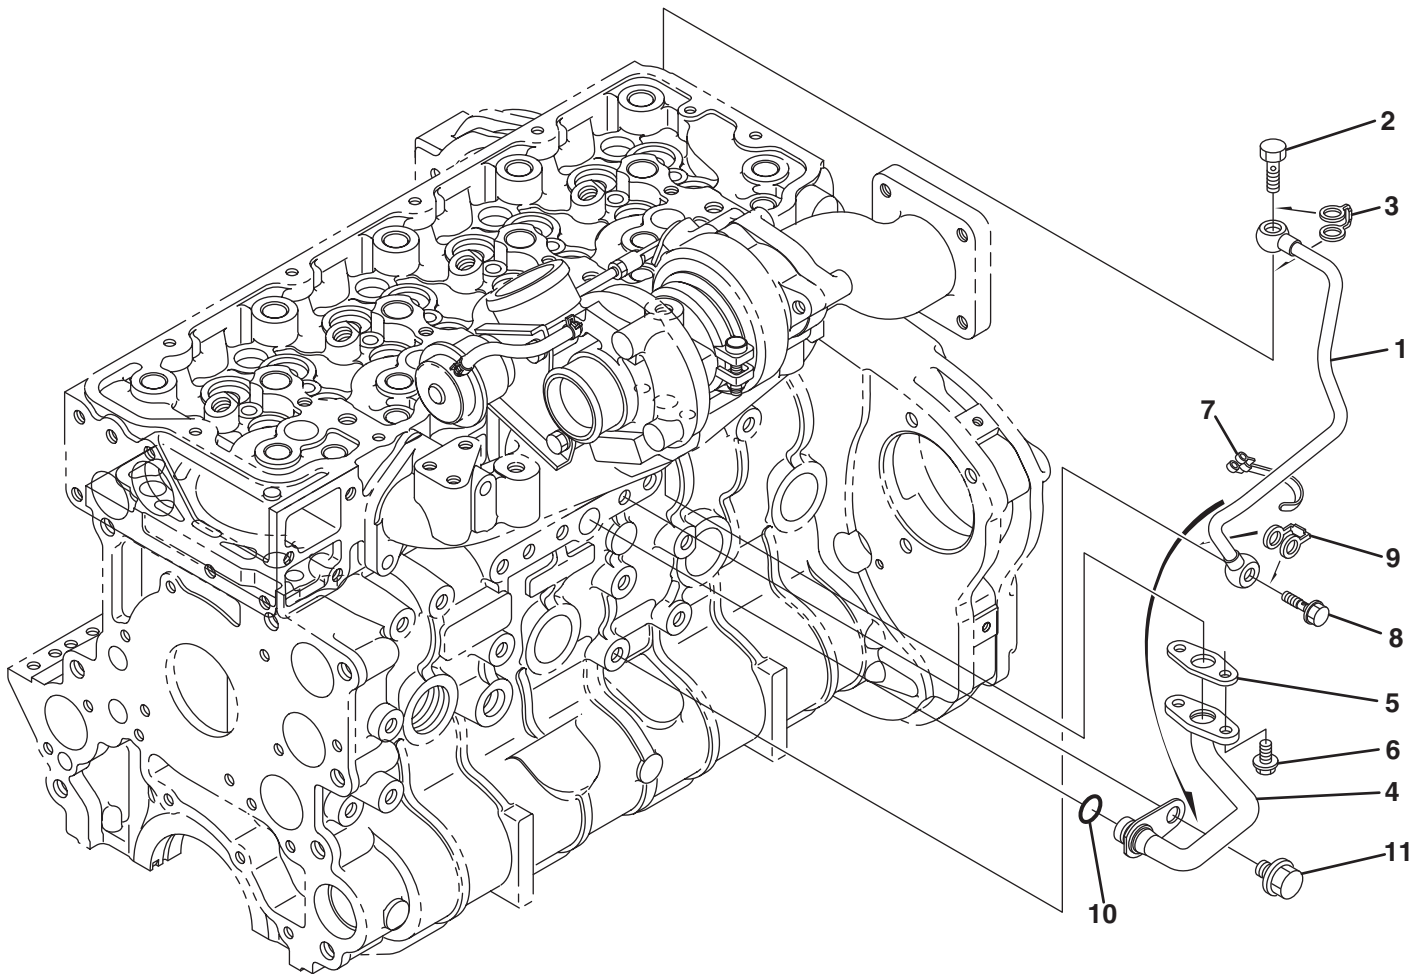

30.1 Turbocharger Oil Pipe

KUBOTA V3307-CR-T-E4B

Item	Part No.	Qty.	Description	Serial Numbers/Notes
1	4351308	1	Pipe, Comp	
2	4138243	1	Bolt, Eye Joint	
★	3	4251799	1 Gasket	
4	4351309	1	Pipe, Comp Oil	
★	5	4134419	1 Gasket, Oil Pipe Tc	
6	4138249	2	Bolt, Flange	
7	4351219	1	Clamp, Pipe	
8	4351806	1	Bolt, Eye Joint	
♣	9	4350957	1 Gasket	
10	4352726	1	Ring	
11	4352594	1	Bolt, Flange	
♣	Included in 4351466 Lower Gasket Kit, See 2.1			
★	Included in 4350998 Upper Gasket Kit, See 1.1			

> Change from previous revision