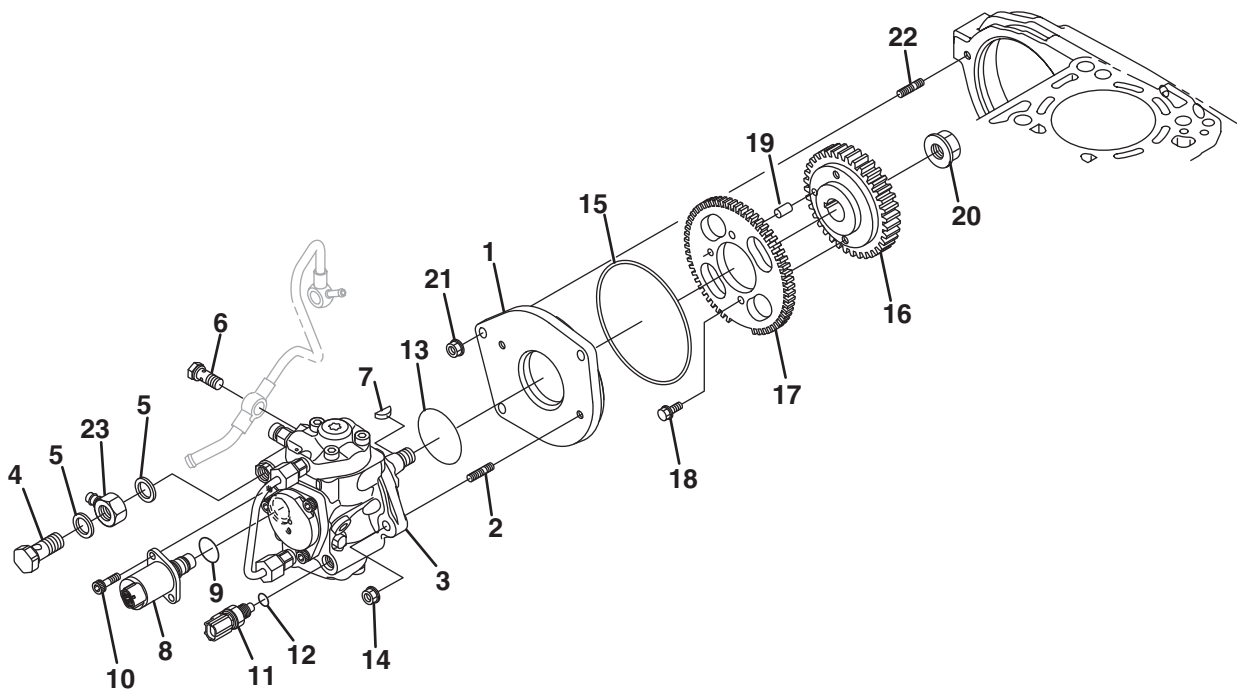

12.1 Supply Pump

Item	Part No.	Qty.	Description	Serial Numbers/Notes
1	4351326	1	Base, Supply Pump	
2	4350952	2	Stud	
3	4351315	1	Pump, Assy Supply	
4	4137996	1	• Screw, Follow	
❖ 5	4322576	2	• Gasket	
6	4322577	1	• Screw, Hollow	
7	4322579	1	• Key, Woodruff	
8	4322580	1	• Valve, Kit Scv	
9	4322581	1	• • O-ring	
10	4322582	2	• • Screw, Hex Soc. Cap	
11	4322583	1	• Sensor, Kit Fuel Temp.	
12	4322584	1	• • O-ring	
❖ 13	4251718	1	Gasket, Pump	
14	4137803	2	Nut, Flange	
❖ 15	4350926	1	Gasket, Injection Pump	
16	4351317	1	Gear, Supply Pump	
17	4351307	1	Gear	
18	4138249	2	Bolt, Flange	
19	594369	1	Pin, Straight	
20	4138068	1	Nut, Ubs	
21	4137803	3	Nut, Flange	
22	4350952	3	Stud	
23	2501172	1	Joint, Eye	
❖	Included in 4351466 Lower Gasket Kit, See 2.1			

> Change from previous revision