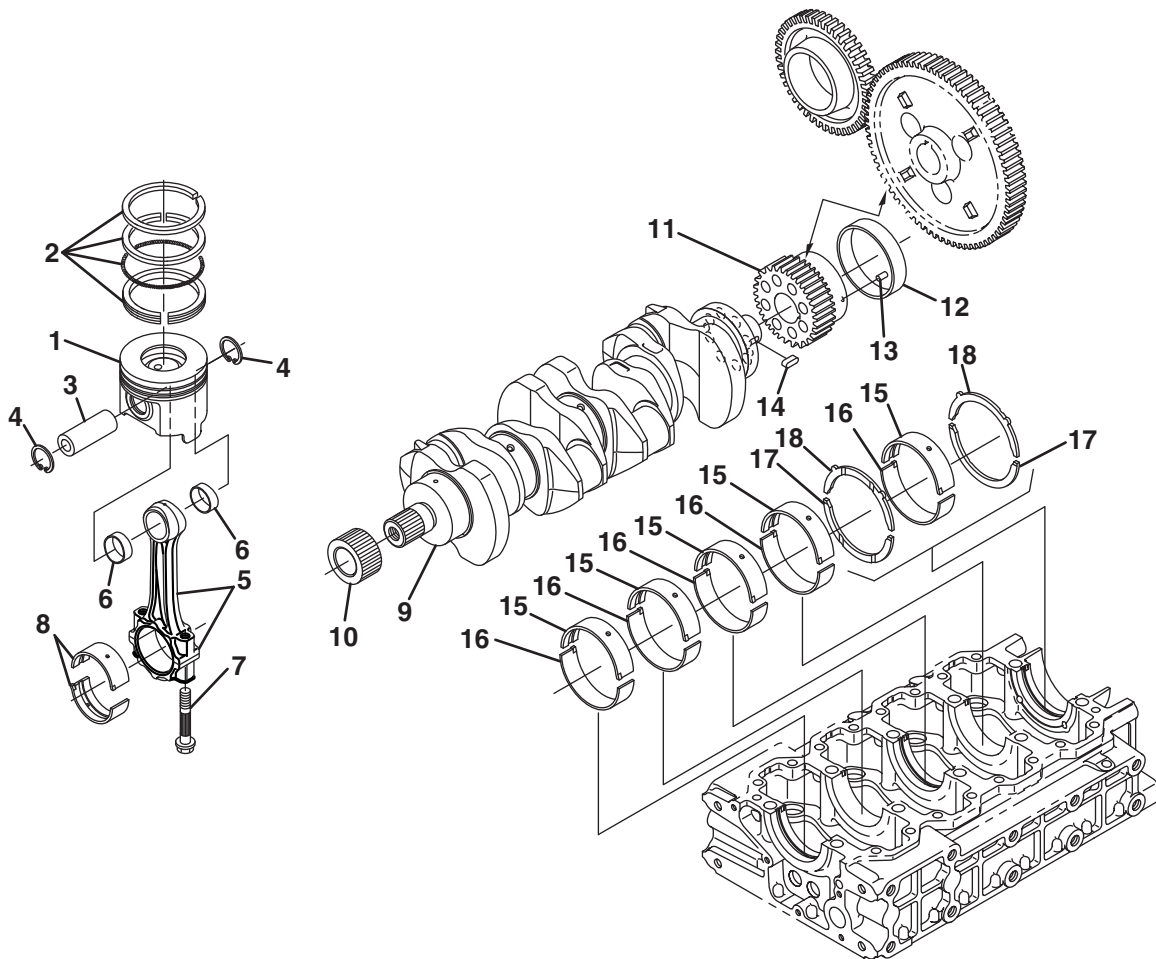

9.1 Piston and Crankshaft

KUBOTA V3307-CR-T-E4B

Item	Part No.	Qty.	Description	Serial Numbers/Notes
■	1	4	Piston	STD
❖	1	4	Piston(05)	+0. 50mm
■	2	4	Assy Piston Ring	STD
❖	2	4	Assy Piston Ring	+0. 50mm
■❖	3	4	Pin, Piston	
■❖	4	8	Cir-clip, Internal	
	5	4	Assy Rod, Connecting	
■❖	6	8	• Bush, Piston Pin	
	7	8	• Bolt, Connecting Rod	
●	8	4	Metal, Crankpin	STD/Blue/Set
▲	8	4	Metal, Crankpin	-0. 20mm/Green/Set
◆	8	4	Metal, Crankpin	-0. 40mm/Red/Set
	9	1	Comp. Crankshaft	
	10	1	• Gear, Oil Pump Drive	
	11	1	Assy Gear, Crankshaft	
	12	1	• Sleeve, Crankshaft	
	13	1	• Pin, Straight	
	14	1	Key, Straight	
●	15	5	Metal, Crankshaft	STD
▲	15	5	Metal, Crankshaft	-0. 20mm
◆	15	5	Metal, Crankshaft	-0. 40mm
●	16	5	Metal, Crankshaft	STD
▲	16	5	Metal, Crankshaft	-0. 20mm
◆	16	5	Metal, Crankshaft	-0. 40mm
●	17	2	Metal, Side	STD
▲	17	2	Metal, Side	+0. 20mm
◆	17	2	Metal, Side	+0. 40mm
●	18	2	Metal, Side	STD
▲	18	2	Metal, Side	+0. 20mm
◆	18	2	Metal, Side	+0. 40mm
■	4351270	4	Piston, Kit Std	STD
❖	4351270	4	Piston, Kit +0.05 mm	+0. 50mm
●	4351211	5	Kit Metal, Crankshaft	STD/Set
▲	4351215	5	Kit Metal, Crankshaft	-0. 20mm/Set
◆	4351216	5	Kit Metal, Crankshaft	-0. 40mm/Set

> Change from previous revision