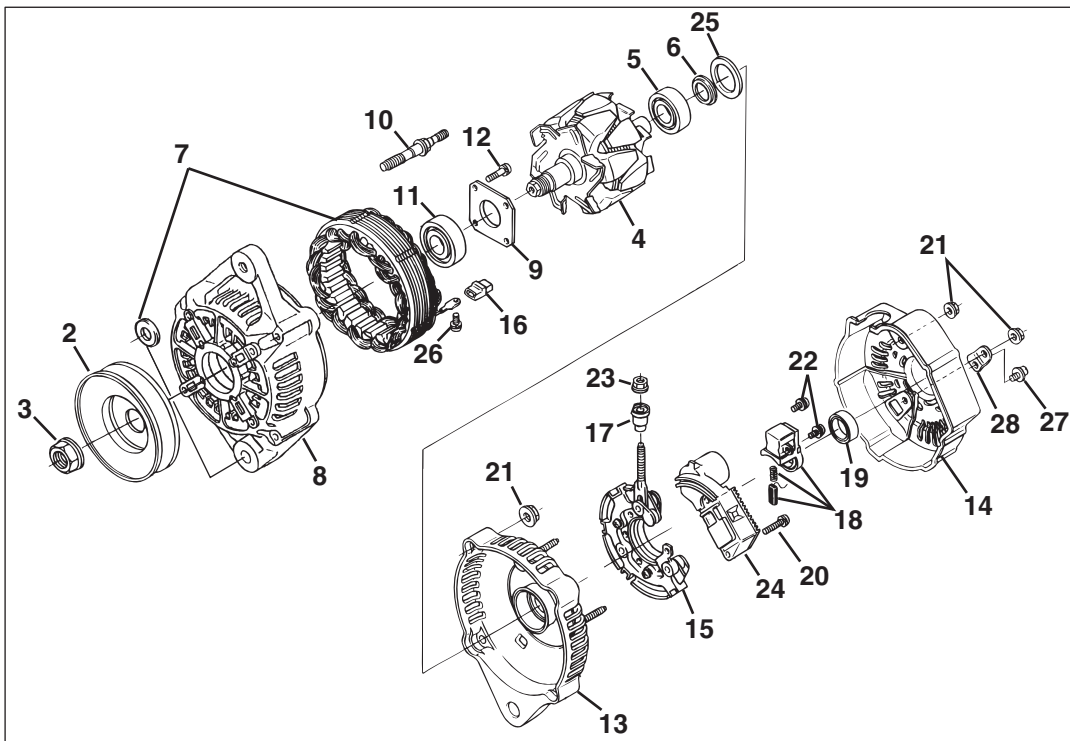

15.1 Alternator

Item	Part No.	Qty.	Description	Serial Numbers/Notes
1	4352948	1	Assy Alternator	12V90A
2	4352966	1	• Pulley, Alternator	
3	5001694	1	• Nut	
4	4352967	1	• Assy Rotor	
5	4351486	1	• • Bearing, Ball	
6	4352813	1	• • Ring, Seal	
7	4352949	1	• Assy Frame, Drive End	
8	557951	1	• • Cover, Bearing	
9	4352814	1	• • Plate, Retainer	
10	4352808	4	• • Bolt, Through	
11	4352815	1	• • Bearing, Ball	
12	4352926	4	• • Bolt	
13	4352809	1	• Frame, End	
14	4352986	1	• Cover, Rear End	
15	4353006	1	• Assy Rectifier	
16	4352826	4	• Bush, Insulation	
17	4353007	1	• Bush, Insulation	
18	4352810	1	• Holder, Brush	
19	4352811	1	• Ring, Seal	
20	4352908	2	• Screw, Round Head	
21	557970	7	• Nut	
22	557967	3	• Screw, Round Head	
23	4352906	1	• Nut	
24	4353008	1	• Assy Regulator	
25	4352886	1	• Washer	
26	4352928	4	• Screw, Round Head	
27	4352946	1	• Screw, Round Head	
28	4352867	1	• Plate, Terminal	
29	4351252	1	Stay, Dynamo	
30	4351250	1	Support, Dynamo	
31	4137992	1	Bolt, Flange	
32	594354	1	Washer, Plain	
33	4352606	1	Bolt, Flange	
34	4137992	2	Bolt, Flange	
35	4251867	1	Bolt, Flange	

> Change from previous revision