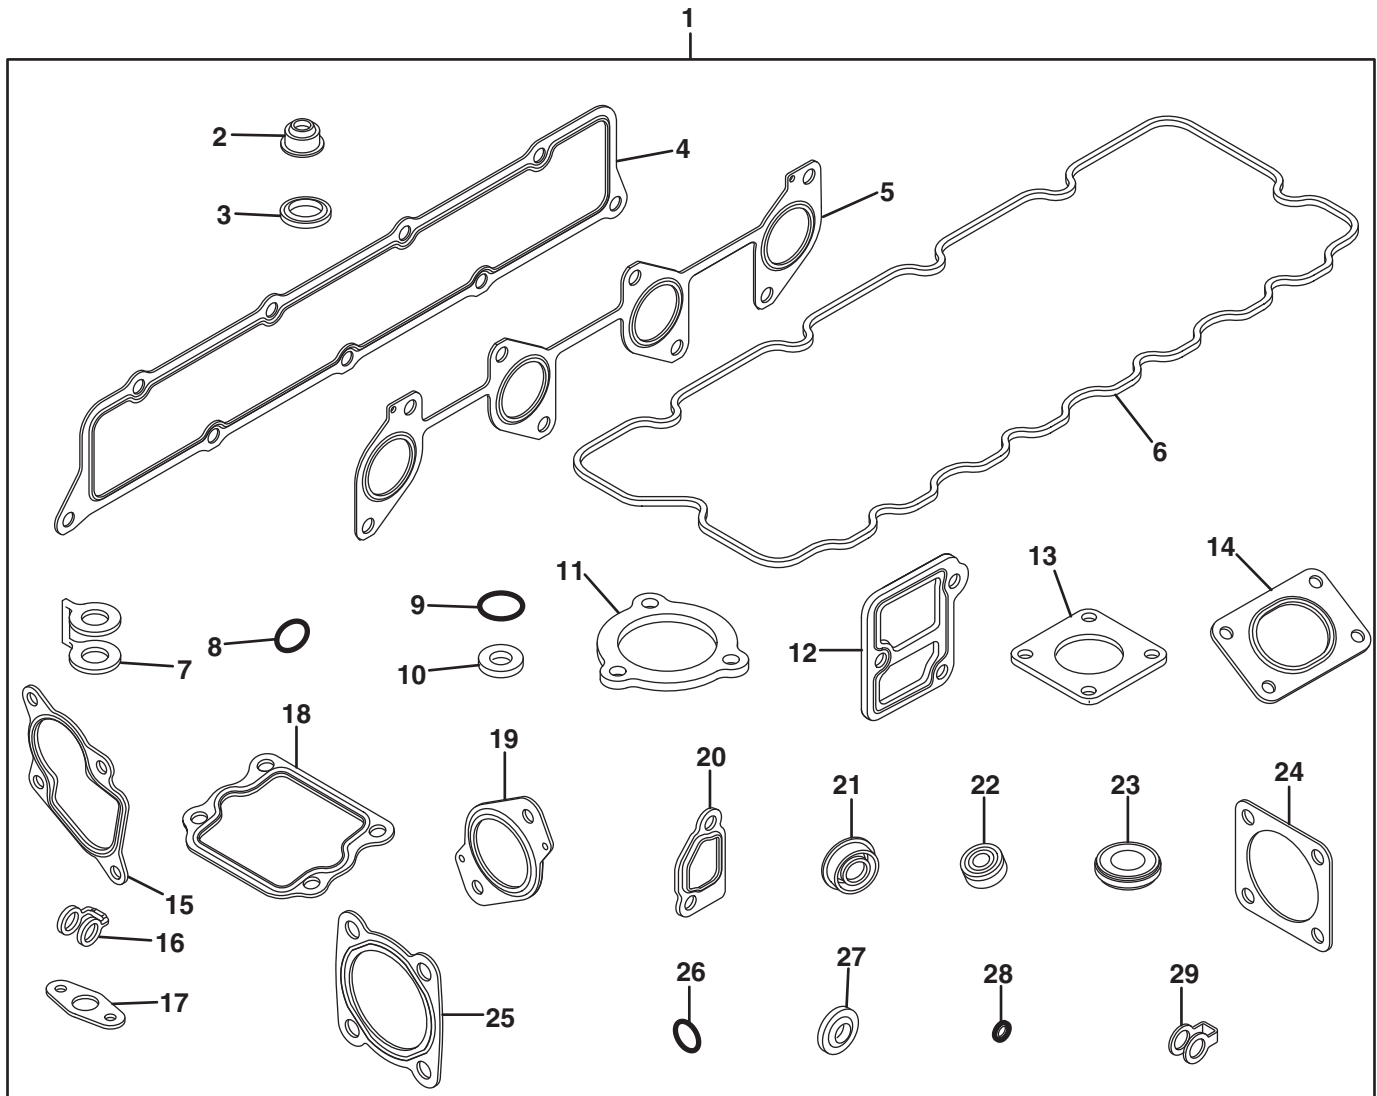

1.1 Upper Gasket Kit

Item	Part No.	Qty.	Description	Serial Numbers/Notes
1	4350998	1	Gasket, Kit Upper	
2	2500923	16	• Seal, Valve Stem	See 5.1
3	4251859	1	• Washer, Seal	See 17.1
4	4352187	1	• Gasket, In-manifold	See 22.1
5	4351746	1	• Gasket, Ex-manifold	See 22.1
6	4352326	1	• Gasket, Head Cover	See 7.1
7	4322585	5	• Gasket	See 13.1
8	4351333	4	• O-ring	See 13.1
9	4138026	4	• O Ring	See 13.1
10	4251732	4	• Packing	See 13.1
11	4351169	1	• Gasket	See 21.1
12	4351166	1	• Gasket, Water Flange	See 21.1
13	4134436	1	• Gasket, Muffler	
14	4251794	1	• Gasket	See 22.1
15	4350948	1	• Gasket	See 22.1
16	4251799	1	• Gasket	See 30.1
17	4134419	1	• Gasket, Oil Pipe Tc	See 30.1
18	4351766	1	• Gasket, EGR Valve	See 23.1
19	4351767	2	• Gasket, EGR Cooler	See 23.1
20	4351768	1	• Gasket	See 23.1
21	4137892	4	• Seal, Injection Pipe	See 7.1
22	4351146	4	• Seal, Glow Plug	See 13.1
23	4351335	4	• Seal, Injector	See 7.1
24	4351688	1	• Gasket, Muffler	See 34.1
25	4351686	2	• Gasket, Inlet Flange	See 22.1
26	4134211	1	• O Ring	See 7.1
27	556920	1	• Packing	See 17.1
28	4351310	1	• Packing	See 13.1
29	4350996	1	• Gasket, Fuel	See 14.1

> Change from previous revision