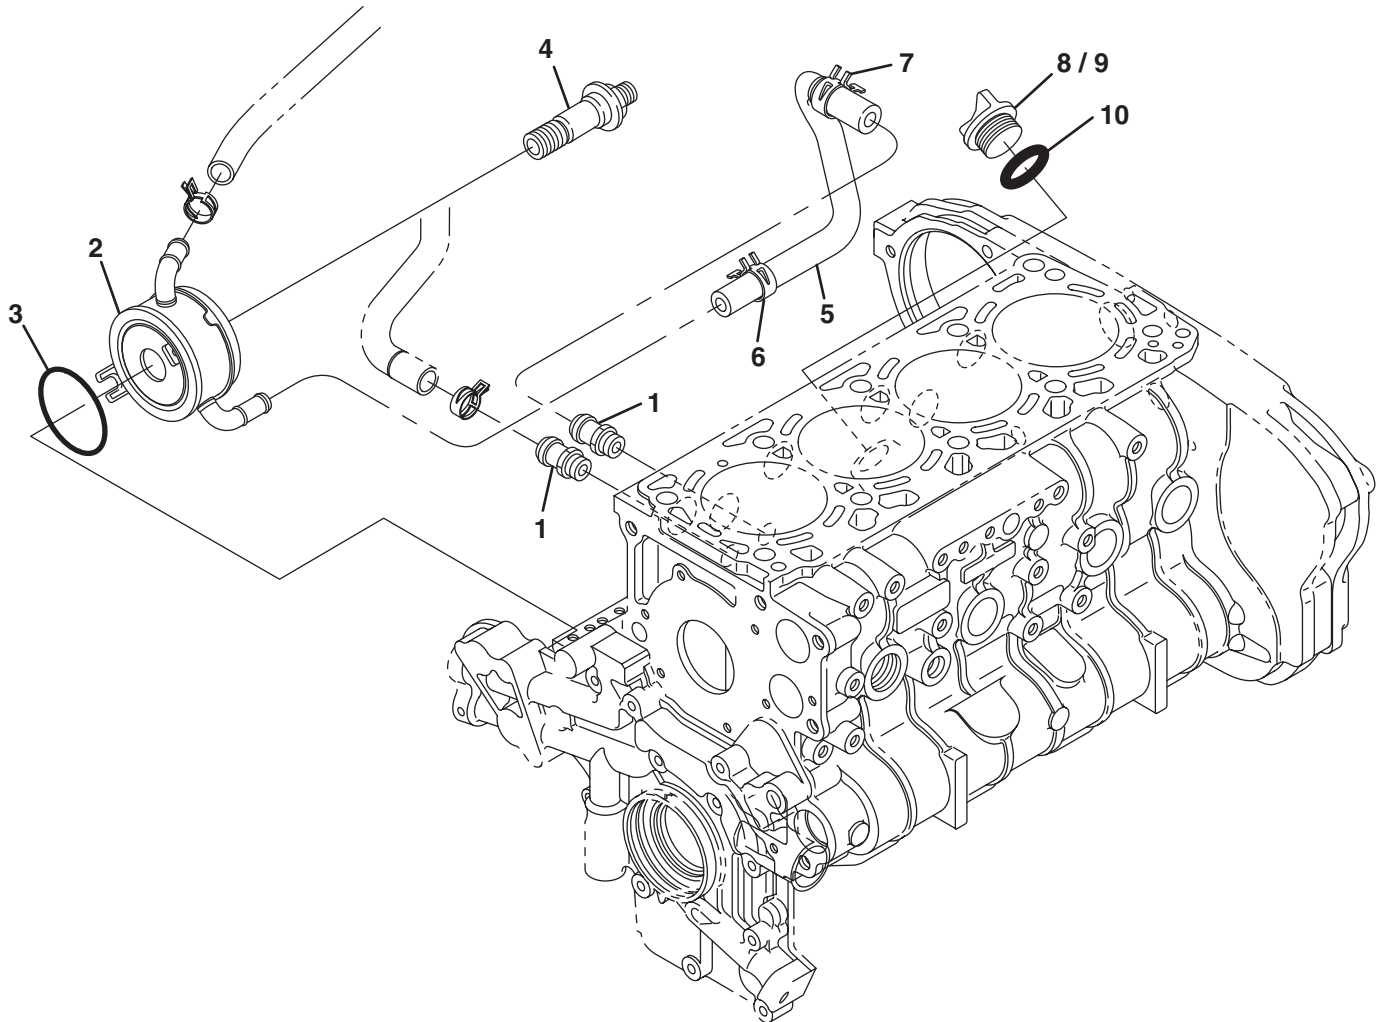

32.1 Oil Cooler

KUBOTA V3307-CR-T-E4B

Item	Part No.	Qty.	Description	Serial Numbers/Notes
1	4137777	2	Joint, Water Pipe	
2	4351224	1	Assy Cooler, Oil	
❖ 3	4198437	1	O Ring, 73. 5x3. 1	
4	4251804	1	Joint	
5	4352592	1	Pipe, Oil Cooler 1	
6	4134368	1	Band, Hose	
7	5003612	1	Clamp, Hose	
8	4137888	1	Assy Plug, Oil Filler	
9	4145944	1	• Plug, Oil Filler	
❖ 10	4134211	1	• O Ring	
❖	Included in 4351466 Lower Gasket Kit, See 2.1			

> Change from previous revision