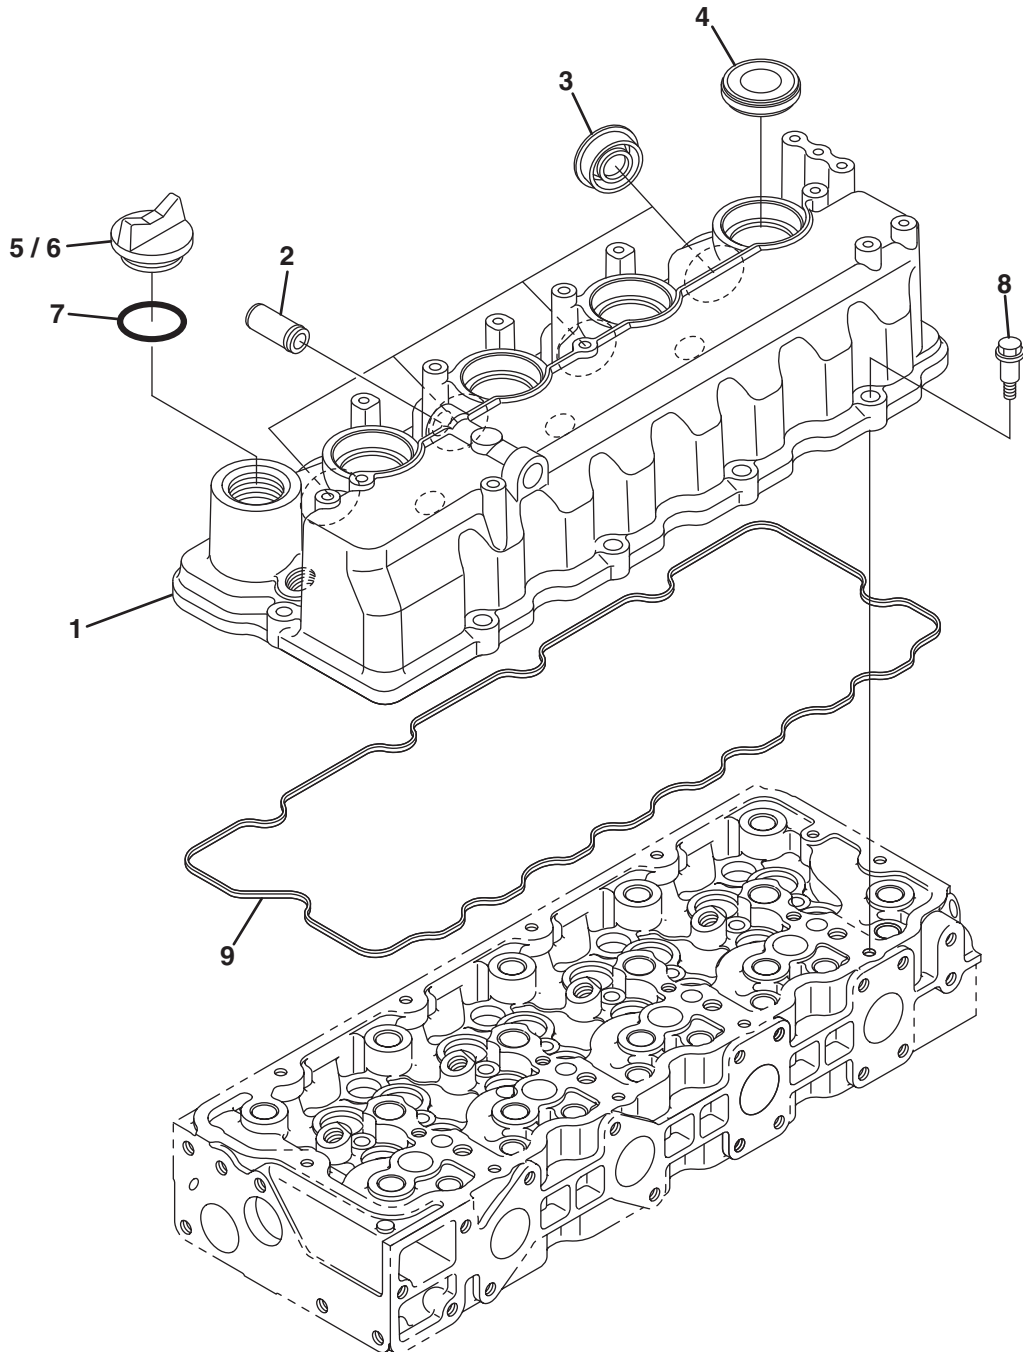

KUBOTA V3307-CR-T-E4B

Item	Part No.	Qty.	Description	Serial Numbers/Notes
1	4352286	1	Shaft, Rocker Arm	
2	4351747	4	Bracket, Rocker Arm	
3	4352746	1	Pin, Spring	
4	4352307	2	Washer	
5	4297105	2	Washer, Plain	
6	5002002	2	Washer, Spring Lock	
7	594338	2	Hex. Bolt	
8	4352306	3	Spring	
9	4352246	4	Assy Rocker Arm, Inlet	
10	4289853	4	• Screw	
11	4138207	4	• Nut	
12	4352266	4	Assy Rocker Arm, Exhaust	
13	4289853	4	• Screw	
14	4138207	4	• Nut	
15	4351334	4	Pin, Clamp	
16	4138211	4	Bolt, Flange	

> Change from previous revision

7.1 Head Cover