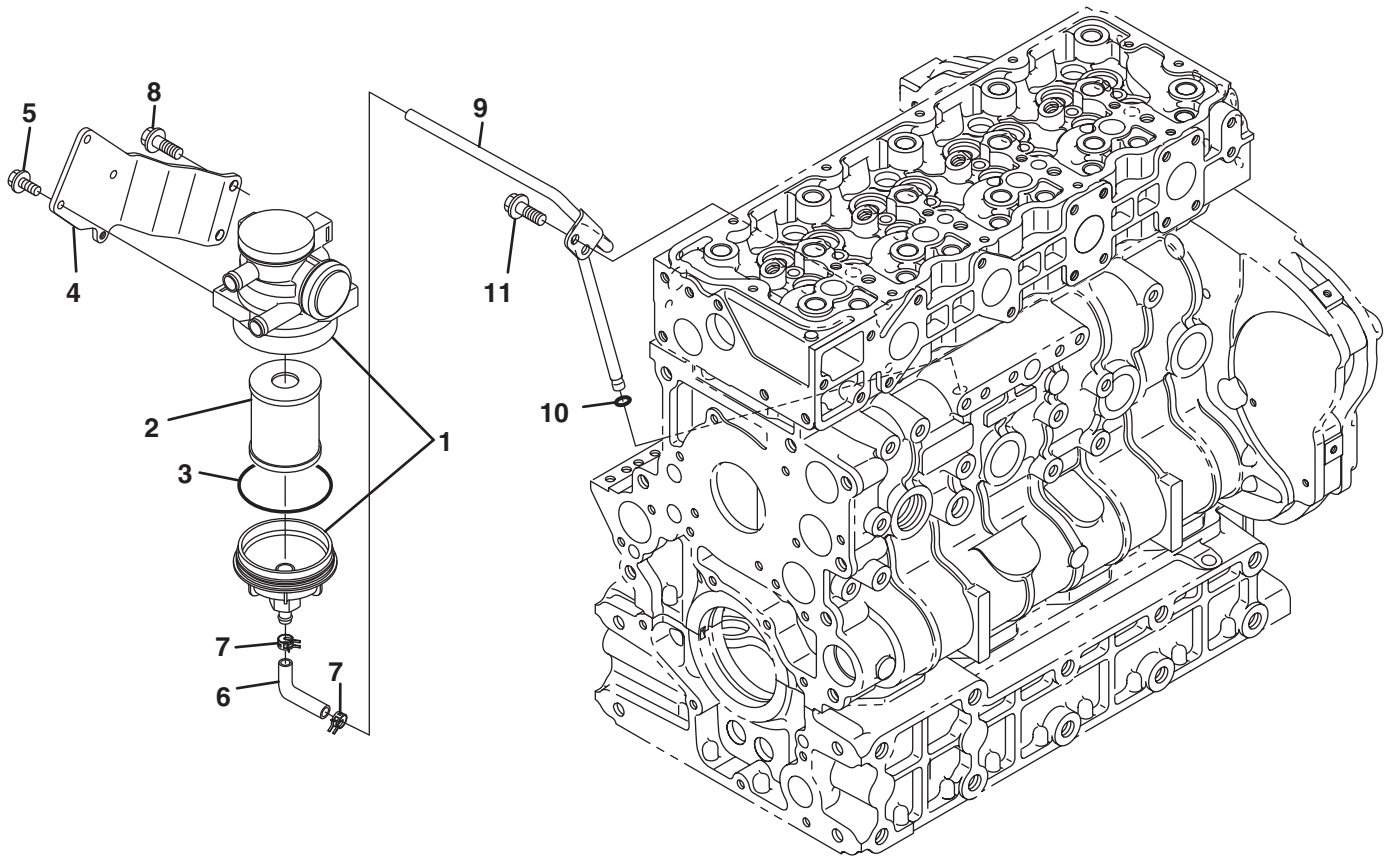

29.1 Oil Separator

Item	Part No.	Qty.	Description	Serial Numbers/Notes
1	4318327	1	Assy Separator	
2	4297137	1	• Element, Kit	
3	4297136	1	• O-ring	
4	4350967	1	Bracket, Separator	
5	4138249	3	Bolt, Flange	
6	4350969	1	Tube, Oil Return	
7	4297112	2	Clamp, Hose	
8	4137820	2	Bolt, Flange	
9	4351667	1	Pipe, Comp Oil Return, 1	
❖ 10	4351669	1	O-ring	
11	4198160	2	Bolt, Flange	
❖	Included in 4351466 Lower Gasket Kit, See 2.1			

> Change from previous revision