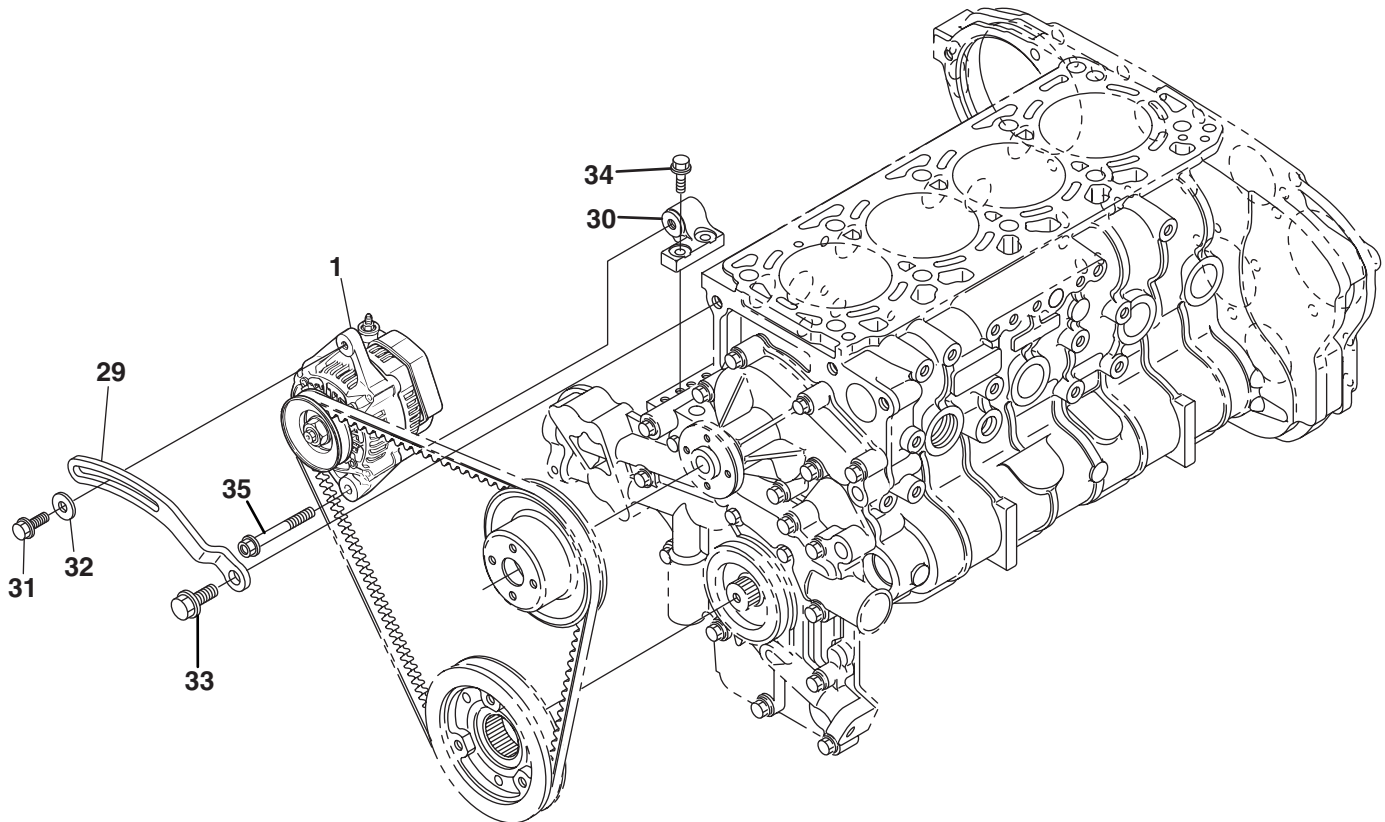

15.1 Alternator

Item	Part No.	Qty.	Description	Serial Numbers/Notes
1	4352948	1	Assy Alternator	12V90A
2	4352966	1	• Pulley, Alternator	
3	5001694	1	• Nut	
4	4352967	1	• Assy Rotor	
5	4351486	1	• • Bearing, Ball	
6	4352813	1	• • Ring, Seal	
7	4352949	1	• Assy Frame, Drive End	
8	557951	1	• • Cover, Bearing	
9	4352814	1	• • Plate, Retainer	
10	4352808	4	• • Bolt, Through	
11	4352815	1	• • Bearing, Ball	
12	4352926	4	• • Bolt	
13	4352809	1	• Frame, End	
14	4352986	1	• Cover, Rear End	
15	4353006	1	• Assy Rectifier	
16	4352826	4	• Bush, Insulation	
17	4353007	1	• Bush, Insulation	
18	4352810	1	• Holder, Brush	
19	4352811	1	• Ring, Seal	
20	4352908	2	• Screw, Round Head	
21	557970	7	• Nut	
22	557967	3	• Screw, Round Head	
23	4352906	1	• Nut	
24	4353008	1	• Assy Regulator	
25	4352886	1	• Washer	
26	4352928	4	• Screw, Round Head	
27	4352946	1	• Screw, Round Head	
28	4352867	1	• Plate, Terminal	
29	4351252	1	Stay, Dynamo	
30	4351250	1	Support, Dynamo	
31	4137992	1	Bolt, Flange	
32	594354	1	Washer, Plain	
33	4352606	1	Bolt, Flange	
34	4137992	2	Bolt, Flange	
35	4251867	1	Bolt, Flange	

> Change from previous revision