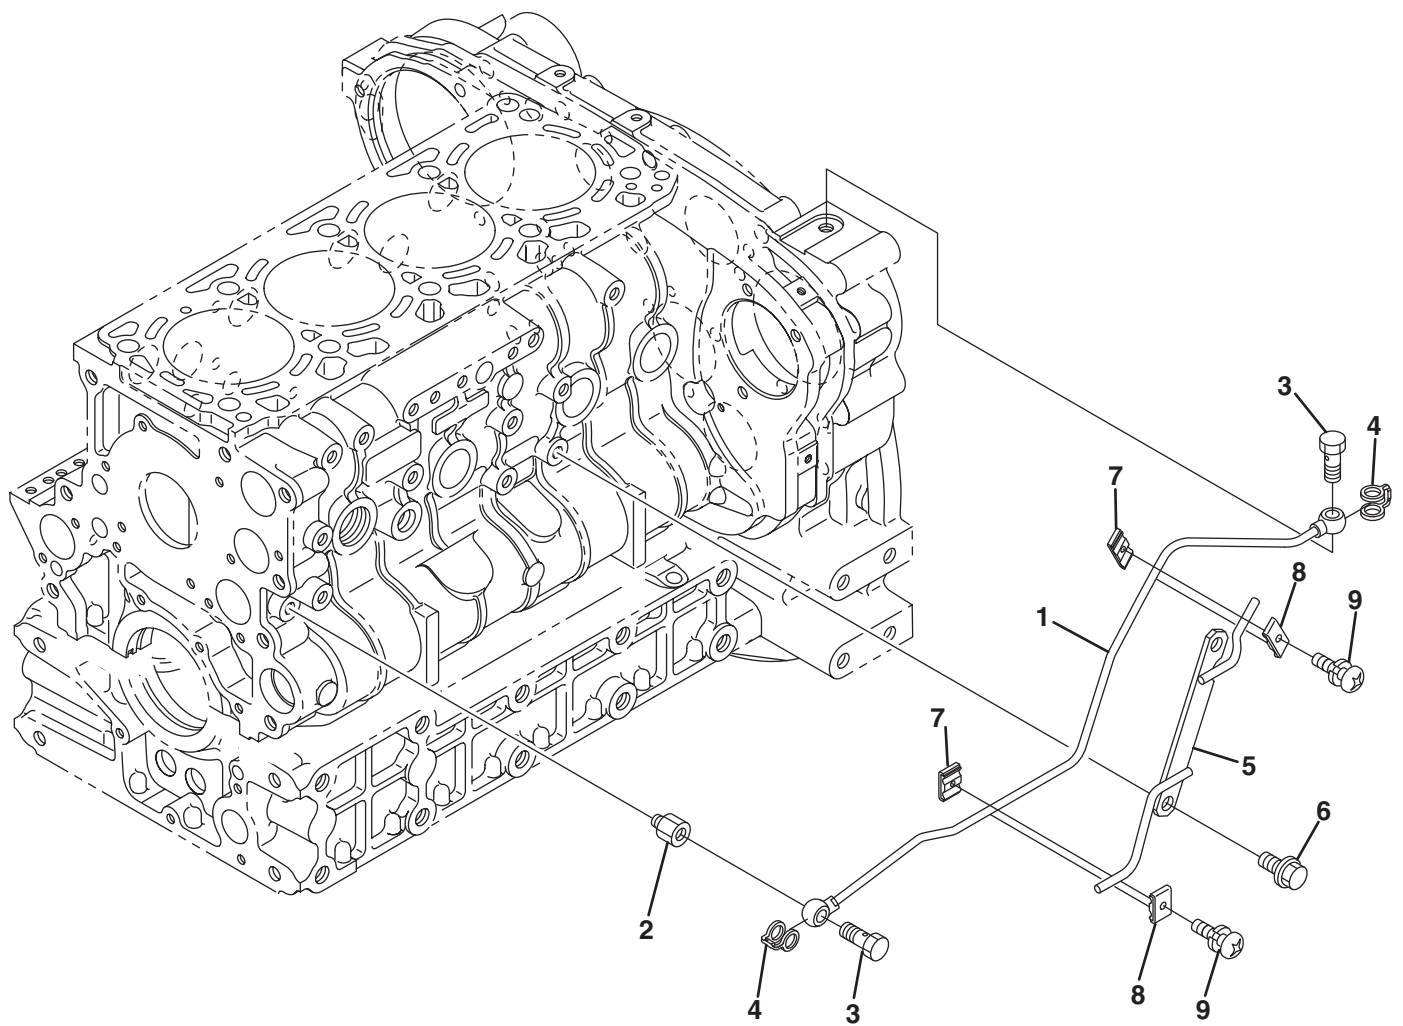

31.1 Side PTO Oil Pipe

KUBOTA V3307-CR-T-E4B

Item	Part No.	Qty.	Description	Serial Numbers/Notes
1	4351986	1	Pipe, Comp Lubrication	
2	4351248	1	Joint, Pipe	
3	4138243	2	Bolt, Eye Joint	
4	4138244	2	Packing	
5	4352006	1	Stay, Oil Pipe	
6	4251688	2	Bolt, Flange	
7	554054	2	Clamp, Pipe	
8	554055	2	Clamp, Pipe	
9	550401	2	Screw, Sems Pan Head	

> Change from previous revision