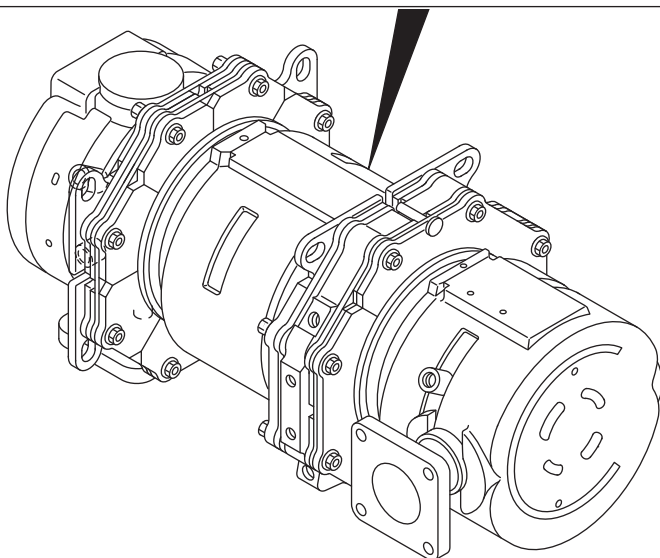

26.1 Illustration Description

Illustration Description 2

KUBOTA V3307-CR-T-E4B

Item	Part No.	Qty.	Description	Serial Numbers/Notes
1	4351268	1	Catalyst, Kit Doc	Remanufactured
2	4351223	2	• Gasket, DPF	
3	4351267	1	Filter, Kit DPF	
3	4351266	1	Filter, Kit DPF, Ex	
4	4351223	3	• Gasket, DPF	
5	4352067	1	Body, Kit	
6	4351223	2	• Gasket, DPF	
7	4351769	1	Collar, DPF	
8	4137790	8	Bolt, Flange	
9	4323582	8	Bolt, Flange	
10	4323583	16	Nut, Flange	

> Change from previous revision