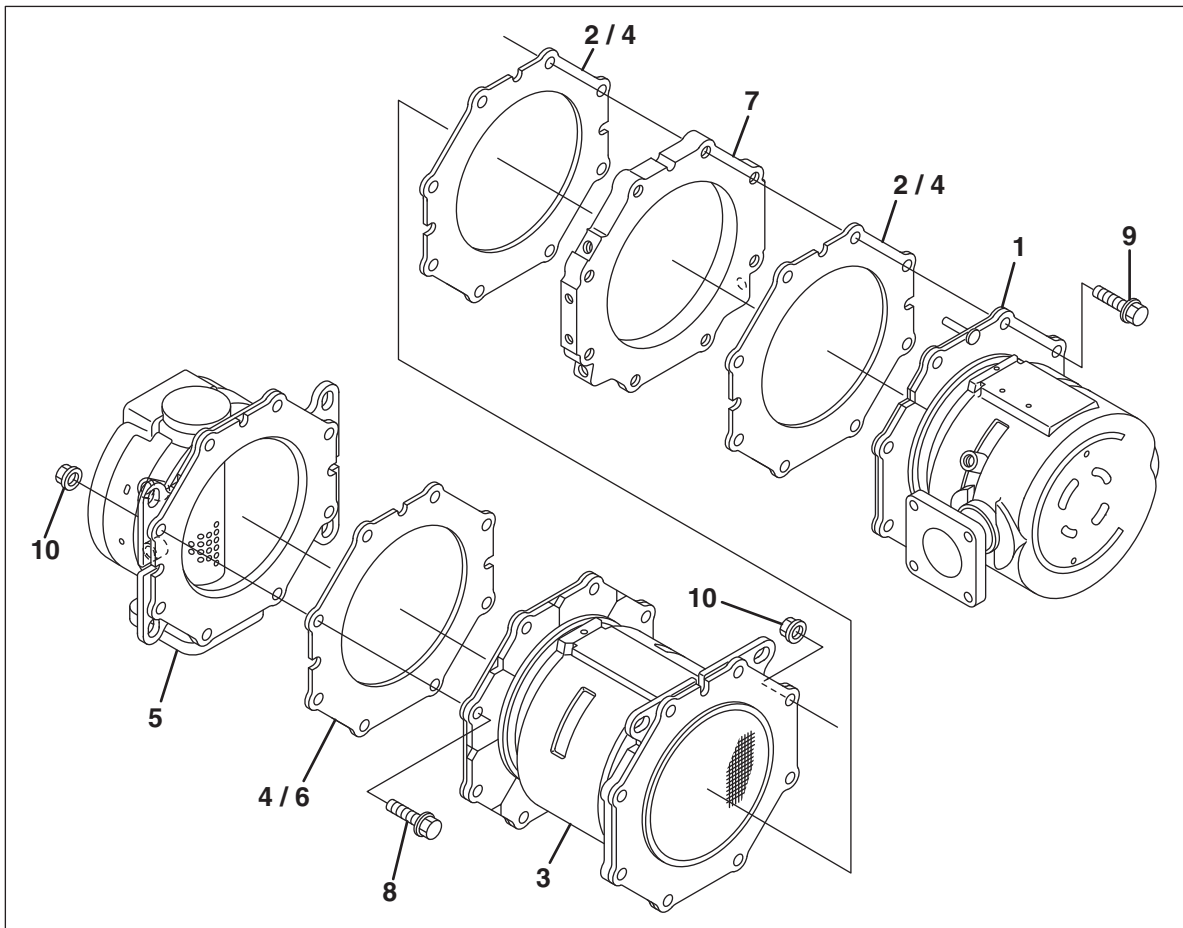

26.1 Illustration Description

Illustration Description 2

KUBOTA V3307-CR-T-E4B

Item	Part No.	Qty.	Description	Serial Numbers/Notes
1	4351268	1	Catalyst, Kit Doc	Remanufactured
2	4351223	2	• Gasket, DPF	
3	4351267	1	Filter, Kit DPF	
3	4351266	1	Filter, Kit DPF, Ex	
4	4351223	3	• Gasket, DPF	
5	4352067	1	Body, Kit	
6	4351223	2	• Gasket, DPF	
7	4351769	1	Collar, DPF	
8	4137790	8	Bolt, Flange	
9	4323582	8	Bolt, Flange	
10	4323583	16	Nut, Flange	

> Change from previous revision