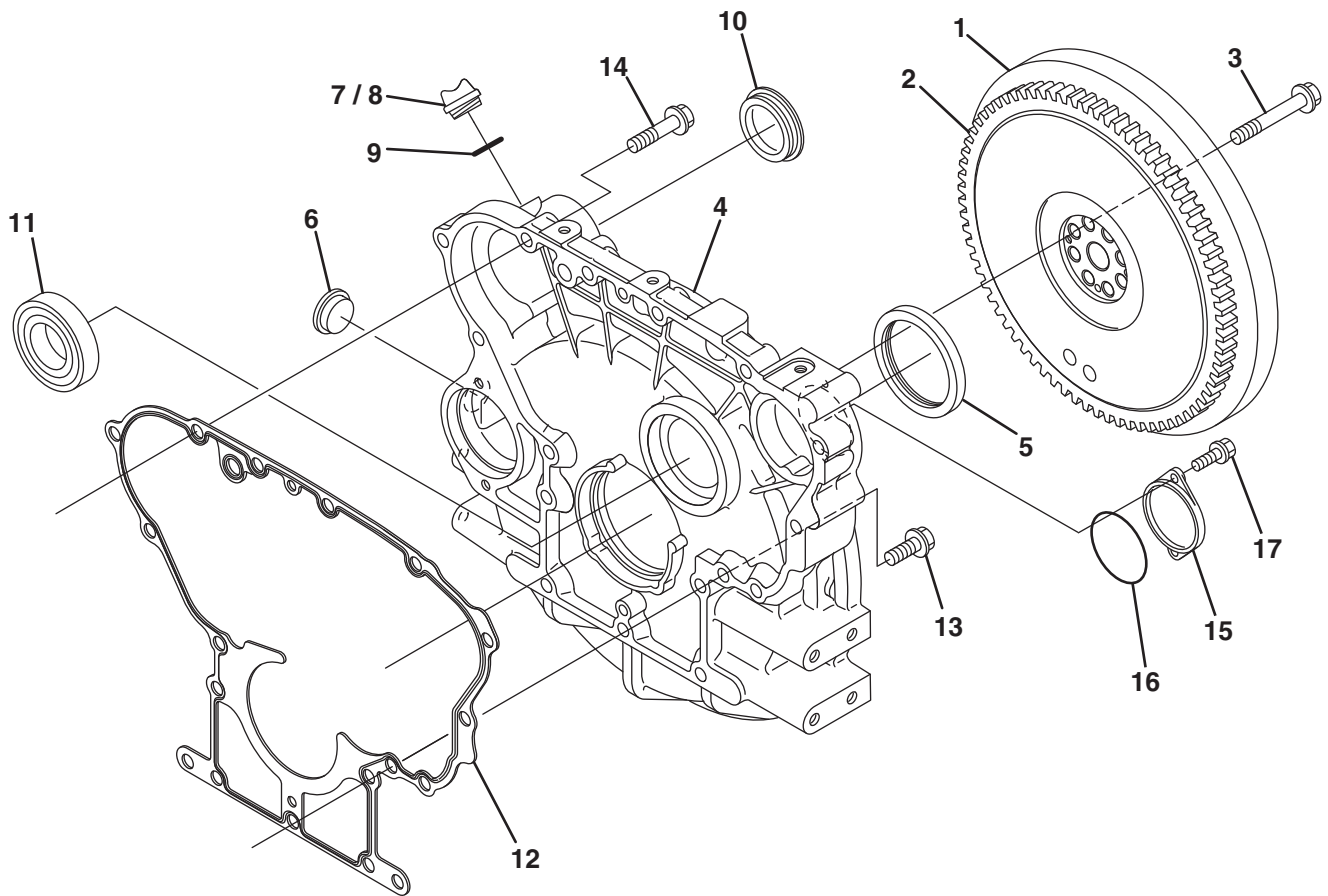

10.1 Flywheel

KUBOTA V3307-CR-T-E4B

Item	Part No.	Qty.	Description	Serial Numbers/Notes
1	4351246	1	Comp. Flywheel	
2	4351235	1	• Gear, Ring	
3	4352566	8	Bolt, Flywheel	
4	4350965	1	Housing, Flywheel	
❖	5	1	Seal, Oil	
6	4137982	1	Cover	
7	4137888	1	Assy Plug, Oil filler	
8	4145944	1	• Plug, Oil Filler	
❖	9	1	• O Ring	
10	4351528	1	Plug	
11	4351207	1	Bearing, Roller	
❖	12	1	Gasket, Housing	
13	4251713	8	Bolt, Flange	
14	4351172	8	Bolt, Flange	
15	4351189	1	Cover	
❖	16	1	O Ring	
17	4322573	2	Bolt, Flange	
❖	Included in 4351466 Lower Gasket Kit, See 2.1			

> Change from previous revision