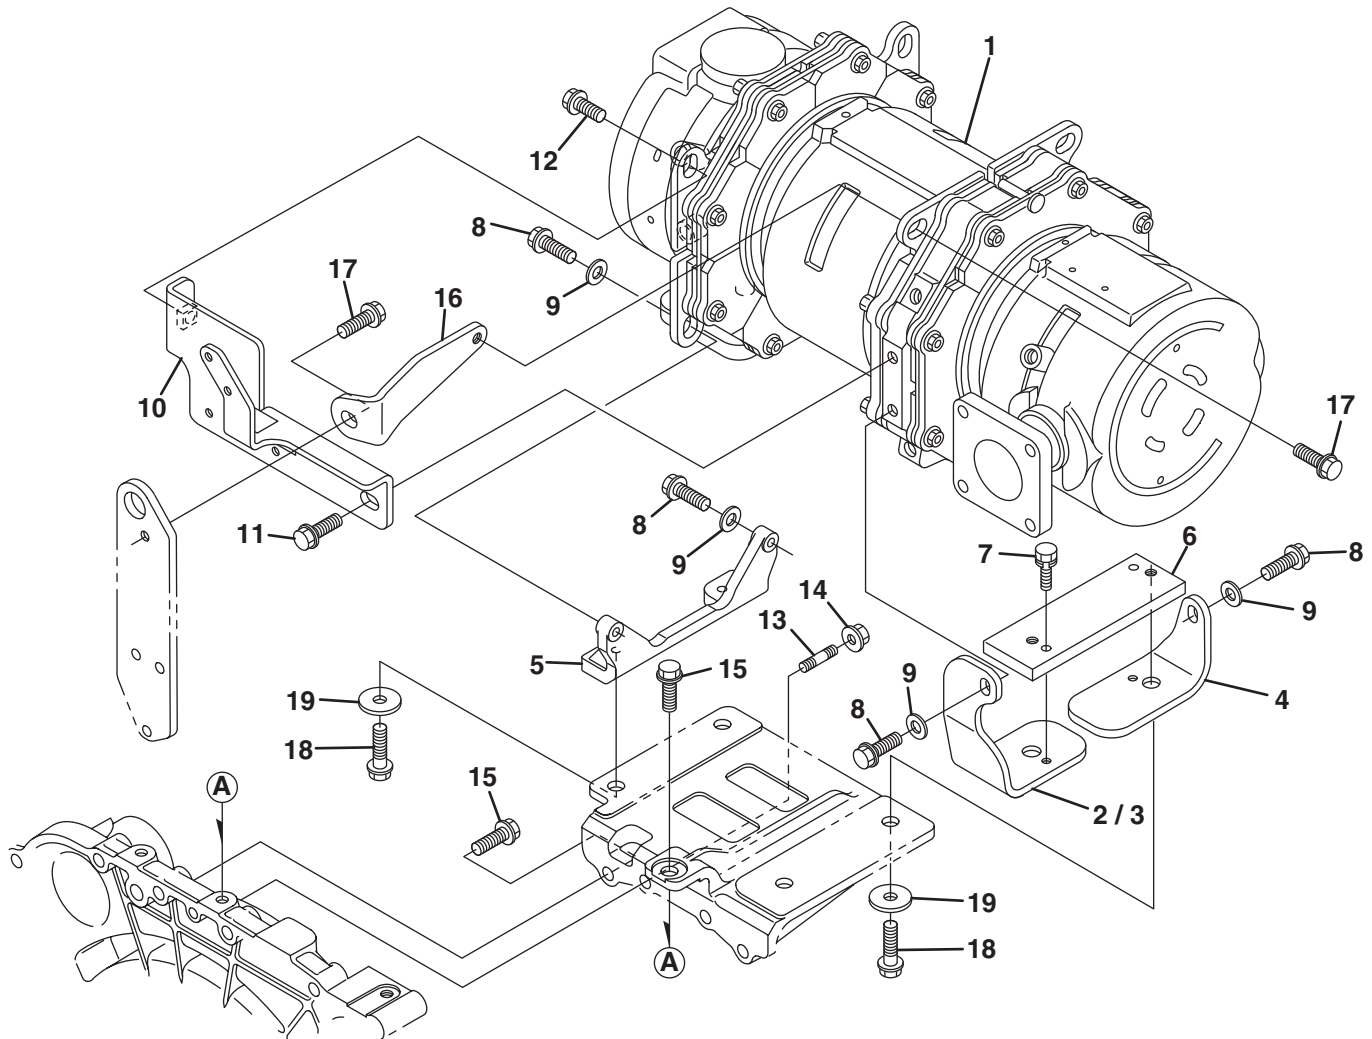

KUBOTA V3307-CR-T-E4B

Item	Part No.	Qty.	Description	Serial Numbers/Notes
1	4330048	1	Cleaner, Air, Assy	
2	4351487	1	Element, Inner	
3	4351527	1	Assy Element, A/c	
4	4351488	1	Assy Cover	
5	4323567	1	Valve	
6	4351526	1	Cap, Nipple	
7	4297131	1	Sensor, Air Flow	
8	4297103	2	Screw, Pan Head Phillips	
9	4330049	1	Bracket	

> Change from previous revision

KUBOTA V3307-CR-T-E4B

Serial No. All

25.1 DPF Muffler Diesel Particulate Filter