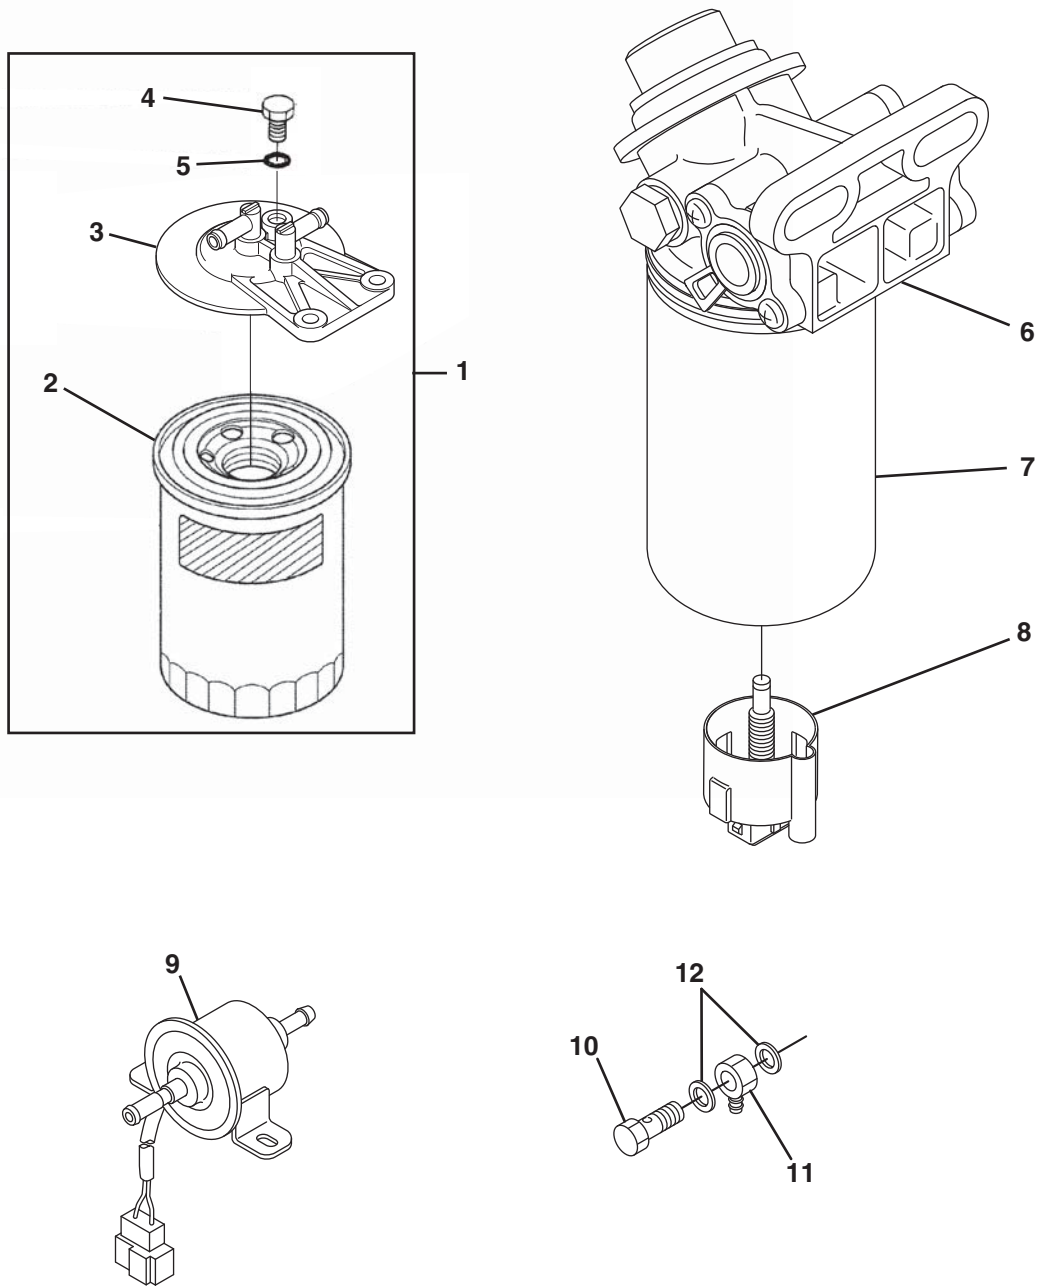

> Change from previous revision

4.1 Oil Pan

KUBOTA V3307-CR-T-E4B

Item	Part No.	Qty.	Description	Serial Numbers/Notes
1	4351193	1	Comp. Oil Pan	
2	4352686	2	Washer, Seal	
3	4251690	2	Plug, Drain	
4	4352593	24	Bolt, Flange	
5	4351218	1	Filter, Oil	
❖ 6	4145686	1	O Ring	
7	4352593	2	Bolt, Flange	
8	4351668	1	Pipe, Comp Oil Return, 2	
❖ 9	4351669	1	O-ring	
10	4198160	2	Bolt, Flange	
❖	Included in 4351466 Lower Gasket Kit, See 2.1			

> Change from previous revision

7.1 Head Cover

KUBOTA V3307-CR-T-E4B

Item	Part No.	Qty.	Description	Serial Numbers/Notes
1	4351748	1	Cover, Head, Assy	
2	2500911	1	• Joint, Breather Pipe	
★ 3	4137892	4	• Seal, Injection Pipe	
★ 4	4351335	4	• Seal, Injector	
5	4137888	1	• Assy Plug, Oil filler	
6	4145944	1	• • Plug, Oil Filler	
★ 7	4134211	1	• • O Ring	
8	4134209	10	Bolt	
★ 9	4352326	1	Gasket, Head Cover	
★	Included in 4350998 Upper Gasket Kit, See 1.1			

> Change from previous revision

33.1 Loose Fuel Components

KUBOTA V3307-CR-T-E4B

Item	Part No.	Qty.	Description	Serial Numbers/Notes
1	4230960	1	Assy Filter, Fuel	
2	4230980	1	Cartridge, Filter	
3	4251722	1	Base, Filter	
4	4233780	1	Plug M8x1. 25	
5	4233781	1	Gasket	
6	4280212	1	Filter, Assy W, Separator	
7	4297126	1	Filter	
8	4297128	1	Switch, Assy	
9	4135918	1	Assy Pump, Fuel	
10	4138103	2	Bolt, Joint	
11	2501172	2	Joint, Eye	
12	4138107	4	Gasket	