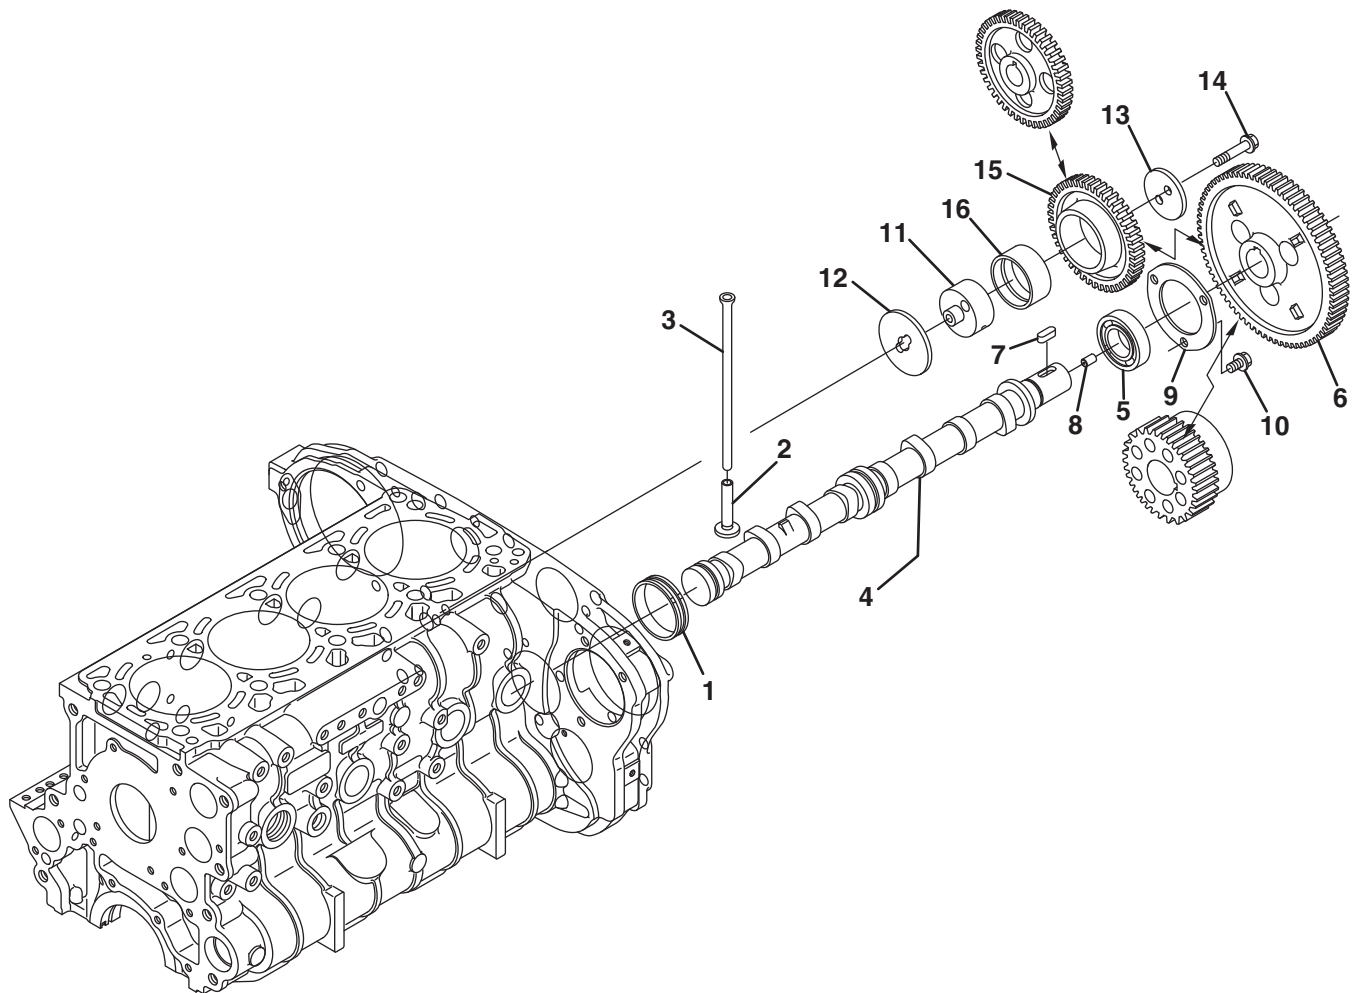

> Change from previous revision

10.1 Flywheel

KUBOTA V3307-CR-T-E4B

Item	Part No.	Qty.	Description	Serial Numbers/Notes
1	4351246	1	Comp. Flywheel	
2	4351235	1	• Gear, Ring	
3	4352566	8	Bolt, Flywheel	
4	4350965	1	Housing, Flywheel	
❖	5	1	Seal, Oil	
6	4137982	1	Cover	
7	4137888	1	Assy Plug, Oil filler	
8	4145944	1	• Plug, Oil Filler	
❖	9	1	• O Ring	
10	4351528	1	Plug	
11	4351207	1	Bearing, Roller	
❖	12	1	Gasket, Housing	
13	4251713	8	Bolt, Flange	
14	4351172	8	Bolt, Flange	
15	4351189	1	Cover	
❖	16	1	O Ring	
17	4322573	2	Bolt, Flange	
❖	Included in 4351466 Lower Gasket Kit, See 2.1			

> Change from previous revision

11.1 Camshaft and Idle Gear Shaft

KUBOTA V3307-CR-T-E4B

Item	Part No.	Qty.	Description	Serial Numbers/Notes
1	4352368	1	Cover, Camshaft	
2	4352366	8	Tappet	
3	4352346	8	Push Rod	
4	4351749	1	Camshaft, Assy	
5	4351208	1	• Bearing, Roller	
6	4351750	1	• Gear, Cam	
7	594374	1	• Key, Feather	
8	4351220	1	• Pin, Pipe	
9	4352367	1	• Stopper, Camshaft	
10	2811976	3	Bolt, Flange	
11	4351287	1	Shaft, Idle Gear	
12	4351289	1	Collar	
13	4351306	1	Collar	
14	4352595	2	Bolt, Flange	
15	4351286	1	Gear, Comp Idle	
16	4351288	1	• Bushing, Idle Gear	