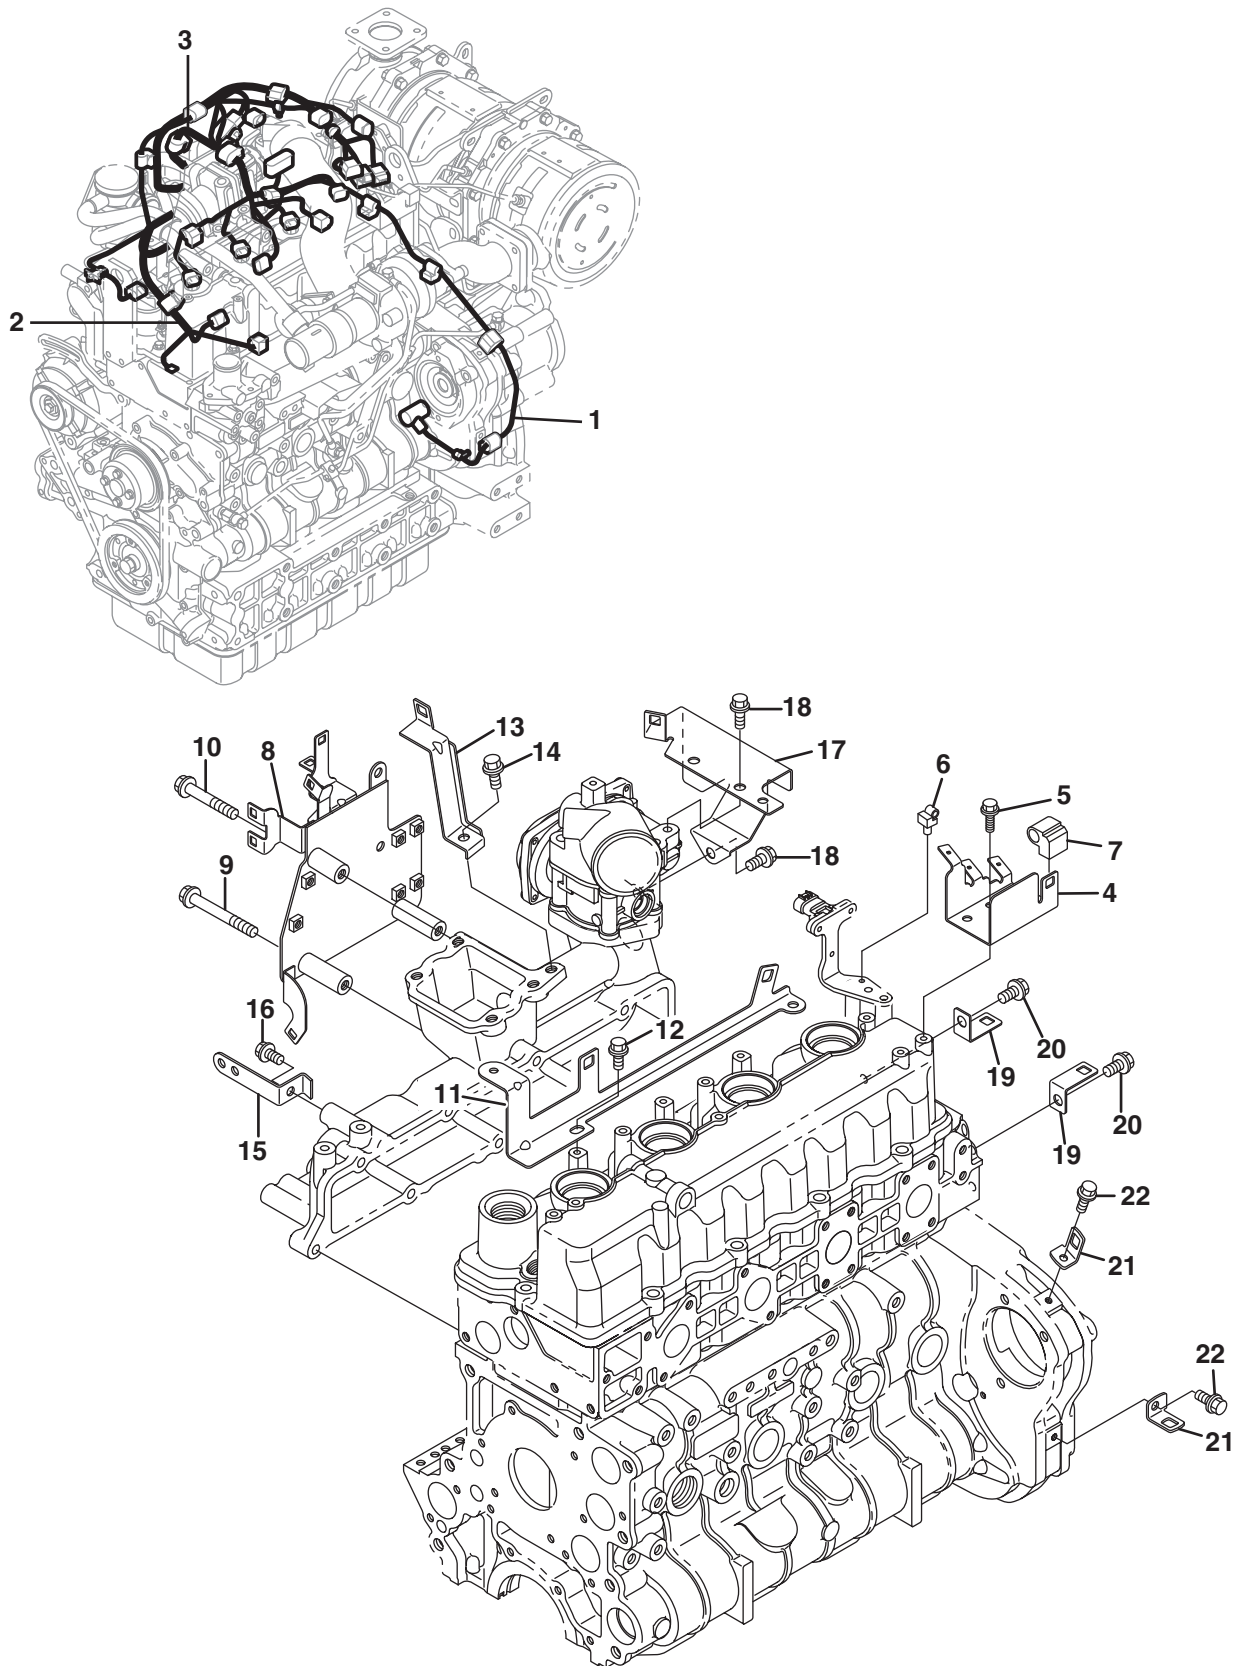

18.1 Wire Harnesses and Brackets

Item	Part No.	Qty.	Description	Serial Numbers/Notes
1	4350979	1	Harness, Wire, Assy CRS	
2	4350980	1	Harness, Wire, Assy Injector	
3	4350981	1	Harness, Wire, Assy DPF	
4	4350982	1	Bracket, Wh, 7	
5	4297102	2	Bolt, Flange	
6	4351606	1	Clamp	
7	4322620	1	Clamp	
8	4350983	1	Comp. Bracket, Harness	
9	4138264	2	Bolt, Flange	
10	4138175	1	Bolt, Flange	
11	4350984	1	Bracket, Comp, Wh, 2	
12	4297102	2	Bolt, Flange	
13	4350986	1	Bracket, Harness, Wire	
14	4198160	1	Bolt, Flange	
15	4350987	1	Bracket, Wh, 4	
16	4198160	1	Bolt, Flange	
17	4350988	1	Bracket, Wh, 5	
18	4198160	3	Bolt, Flange	
19	4350989	2	Bracket, Wh, 6	
20	4198160	2	Bolt, Flange	
21	4351587	2	Plate, Clamp	
22	557943	2	Bolt, Flange	

> Change from previous revision