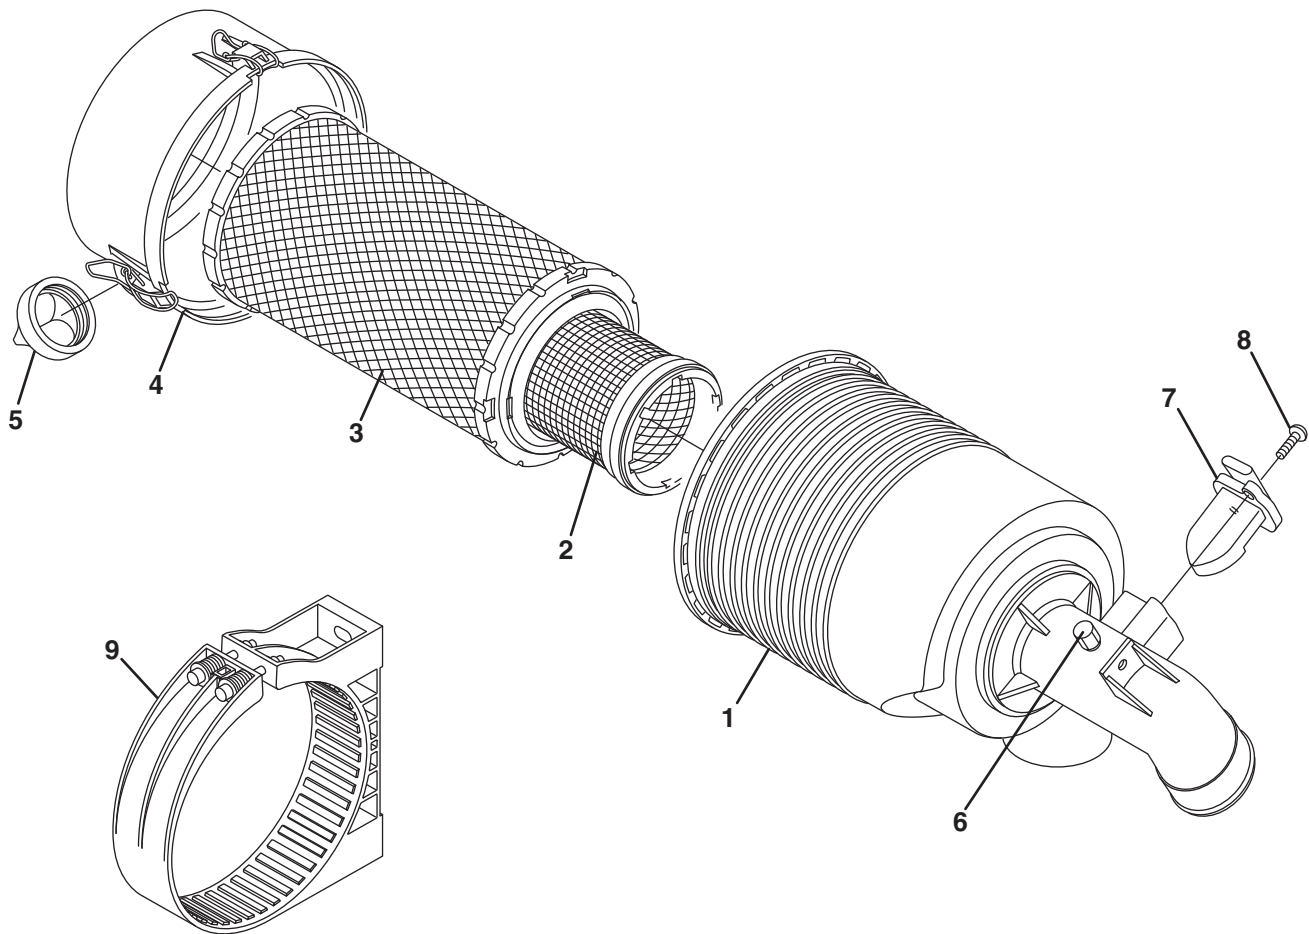

24.1 Air Cleaner

KUBOTA V3307-CR-T-E4B

Item	Part No.	Qty.	Description	Serial Numbers/Notes
1	4330048	1	Cleaner, Air, Assy	
2	4351487	1	Element, Inner	
3	4351527	1	Assy Element, A/c	
4	4351488	1	Assy Cover	
5	4323567	1	Valve	
6	4351526	1	Cap, Nipple	
7	4297131	1	Sensor, Air Flow	
8	4297103	2	Screw, Pan Head Phillips	
9	4330049	1	Bracket	

> Change from previous revision