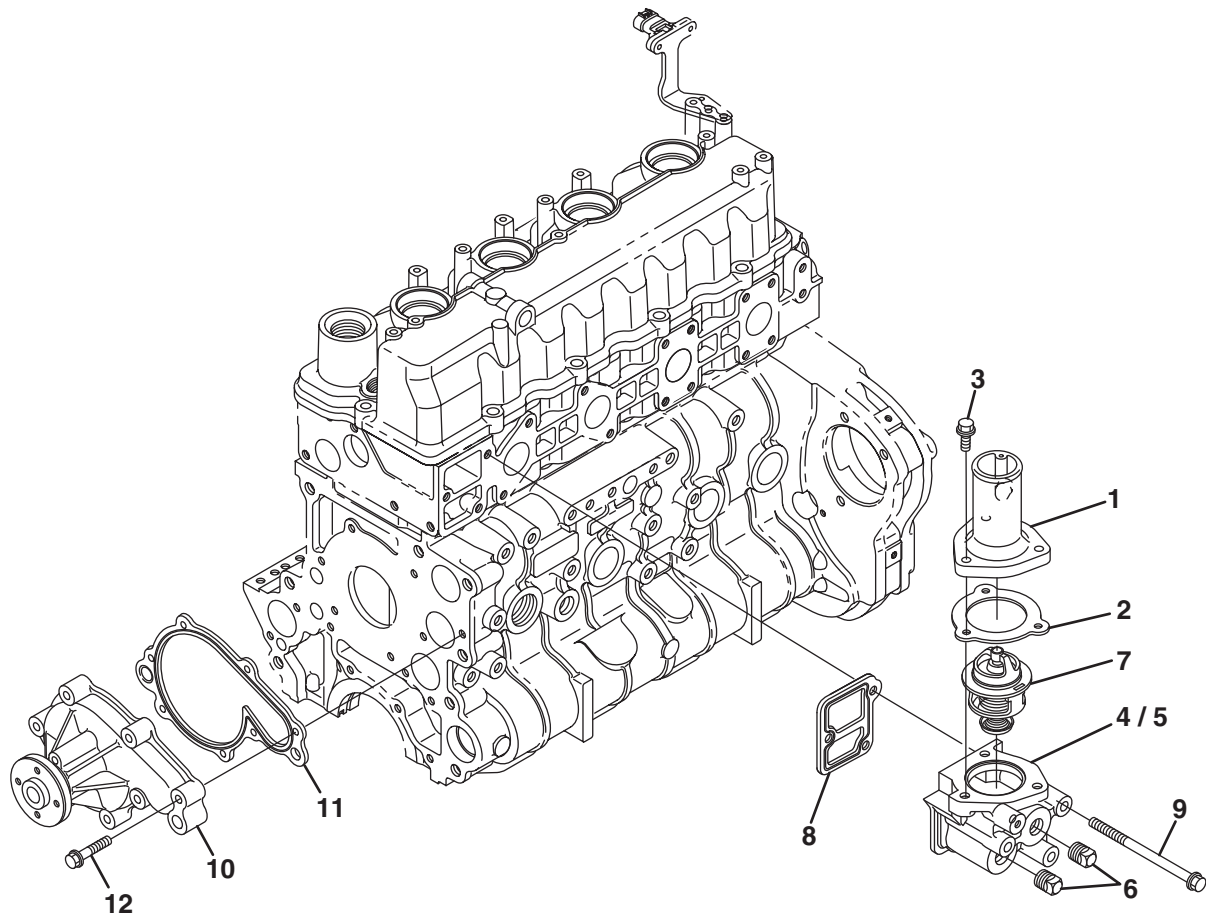

21.1 Water Pump and Thermostat

Item	Part No.	Qty.	Description	Serial Numbers/Notes	
	1	4352106	1	Cover, Thermostat	
★	2	4351169	1	Gasket	
	3	4137992	3	Bolt, Flange	
	4	4351190	1	Comp. Flange, Water	
	5	4351167	1	Flange, Water	
	6	4351566	2	Plug	
	7	4138178	1	Thermostat, Assy	
★	8	4351166	1	Gasket, Water Flange	
	9	4138222	3	Bolt, Flange	
	10	4351168	1	Assy Pump, Water	
♣	11	4351170	1	Gasket, Water Pump	
	12	4136245	7	Bolt, Flange	
♣	Included in 4351466 Lower Gasket Kit, See 2.1				
★	Included in 4350998 Upper Gasket Kit, See 1.1				

> Change from previous revision