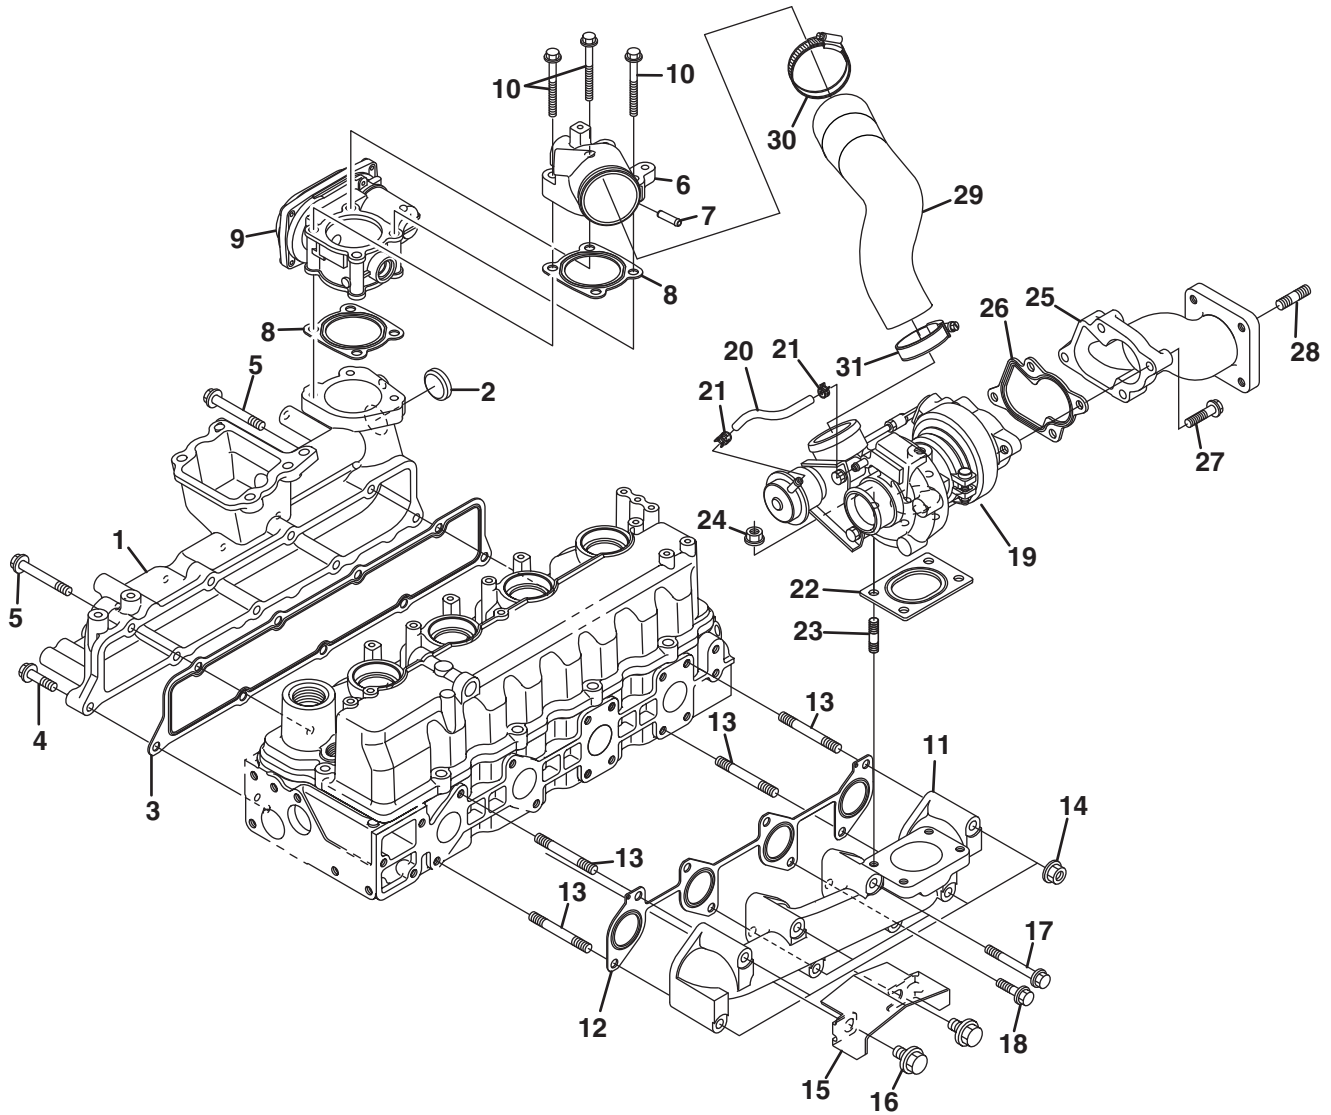

22.1 Intake and Exhaust Manifolds

Item	Part No.	Qty.	Description	Serial Numbers/Notes	
	1	4351687	1	Manifold, Assy Inlet	
	2	550673	1	• Cap, Sealing	
★	3	4352187	1	Gasket, In-manifold	
	4	4138240	7	Bolt, Flange	
	5	4138186	2	Bolt, Flange	
	6	4350966	1	Flange, Comp Inlet	
	7	4251773	1	• Pipe, Boost	
★	8	4351686	2	Gasket, Inlet Flange	
	9	4351670	1	Valve, Throttle, Assy	
	10	4138186	3	Bolt, Flange	
	11	4351706	1	Manifold, Exhaust	
★	12	4351746	1	Gasket, Ex-manifold	
	13	4351240	4	Bolt, Stud	
	14	4297135	4	Nut, Flange	
	15	4350958	1	Shield, Exhaust Manifold	
	16	4352594	1	Bolt, Flange	
	17	4351586	3	Bolt, Flange	
	18	4350995	1	Bolt, Flange	
	19	4351751	1	Turbocharger, Assy	
	20	4353009	1	• Assy Hose	
	21	4177247	2	• • Clamp, Hose	
★	22	4251794	1	Gasket	
	23	4297134	4	Bolt, Stud	
	24	4297135	4	Nut, Flange	
	25	4351727	1	Flange, Muffler	
★	26	4350948	1	Gasket	
	27	4350947	4	Bolt, Flange	
	28	4352526	4	Bolt, Stud	
	29	4351672	1	Hose, Inlet	
	30	4323281	1	Clamp, Hose	
	31	4297263	1	Clamp, Hose	
★	Included in 4350998 Upper Gasket Kit, See 1.1				

> Change from previous revision