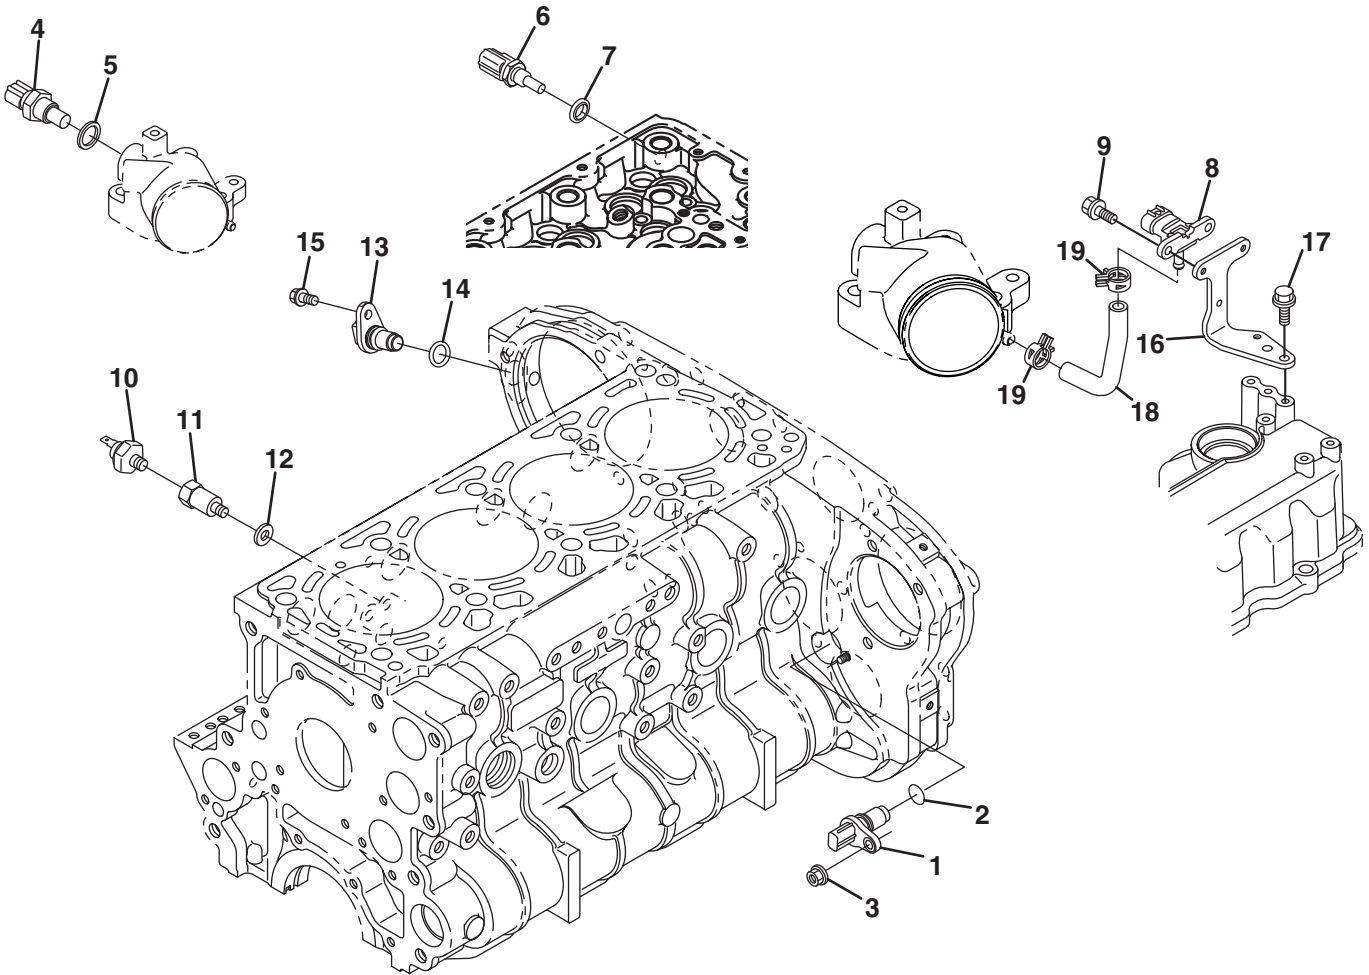

17.1 Switches and Sensors

KUBOTA V3307-CR-T-E4B

Item	Part No.	Qty.	Description	Serial Numbers/Notes		
	1	4251850	1	Sensor G	Cam Position Sensor	
❖	2	4251851	1	O Ring		
	3	2810647	1	Nut, Flange		
	4	4251855	1	Sensor, Thermo		
★	5	556920	1	Packing		
	6	4251858	1	Sensor, Water Temp.		
★	7	4251859	1	Washer, Seal		
	8	4322611	1	Sensor, Boost		
	9	4138249	2	Bolt, Flange		
	10	4318374	1	Switch, Oil		
	11	4351467	1	Bolt, Connect.		
❖	12	552958	1	Packing		Crank Position Sensor
	13	4350975	1	Sensor, Ne		
❖	14	4350949	1	O Ring		
	15	557366	1	Bolt, Flange		
	16	4350976	1	Bracket, Boost		
	17	557366	2	Bolt, Flange		
	18	4350974	1	Tube, Boost		
	19	4297110	2	Clamp, Hose		
❖	Included in 4351466 Lower Gasket Kit, See 2.1					
★	Included in 4350998 Upper Gasket Kit, See 1.1					

> Change from previous revision