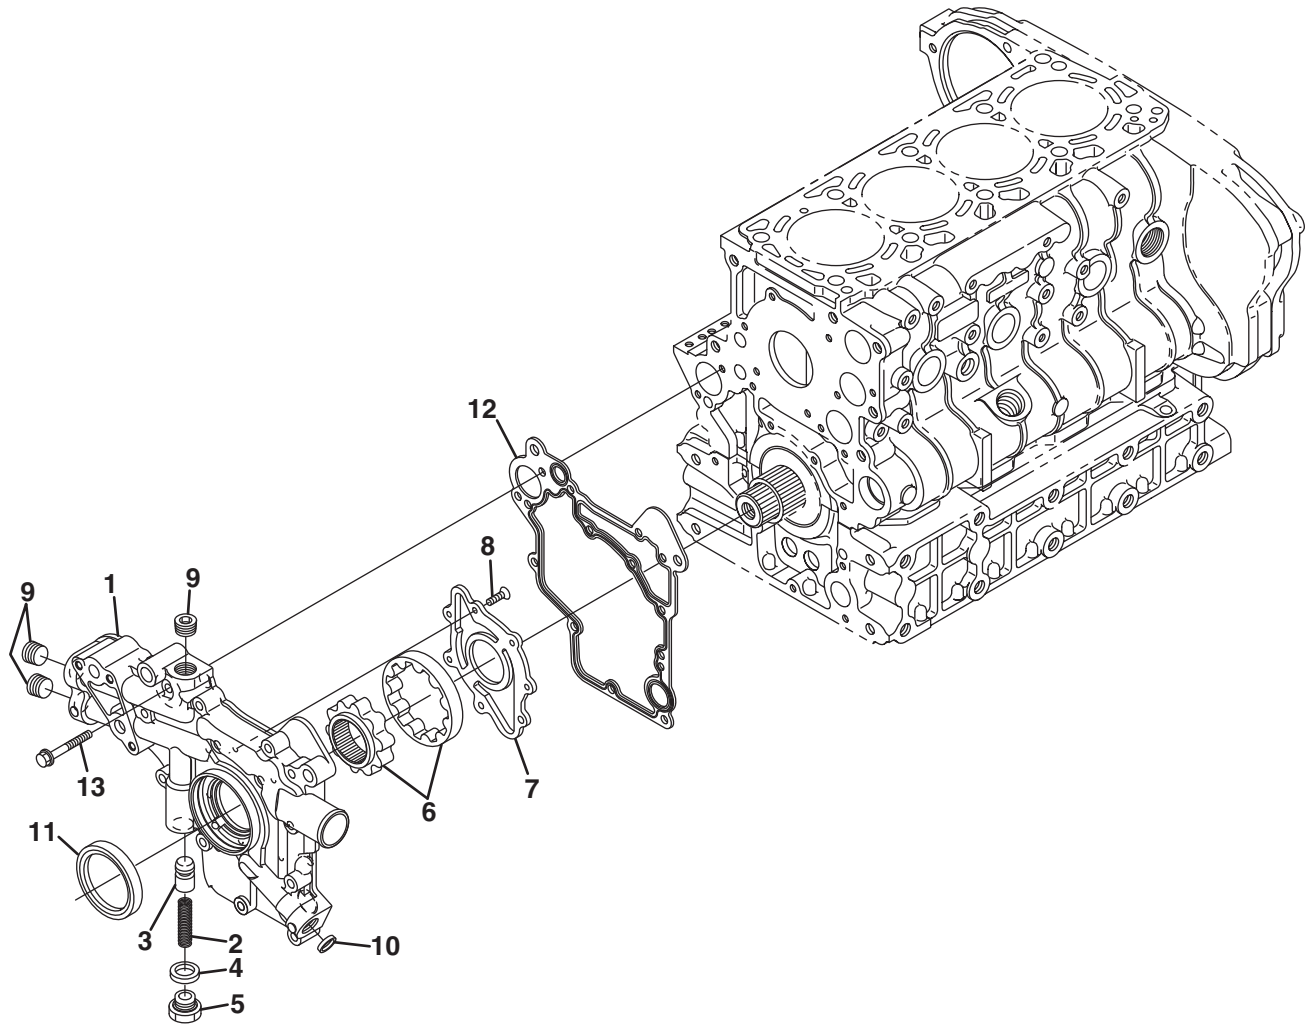

> Change from previous revision

4.1 Oil Pan

KUBOTA V3307-CR-T-E4B

Item	Part No.	Qty.	Description	Serial Numbers/Notes
1	4351193	1	Comp. Oil Pan	
2	4352686	2	Washer, Seal	
3	4251690	2	Plug, Drain	
4	4352593	24	Bolt, Flange	
5	4351218	1	Filter, Oil	
❖ 6	4145686	1	O Ring	
7	4352593	2	Bolt, Flange	
8	4351668	1	Pipe, Comp Oil Return, 2	
❖ 9	4351669	1	O-ring	
10	4198160	2	Bolt, Flange	
❖	Included in 4351466 Lower Gasket Kit, See 2.1			

> Change from previous revision

KUBOTA V3307-CR-T-E4B

Item	Part No.	Qty.	Description	Serial Numbers/Notes
1	4352286	1	Shaft, Rocker Arm	
2	4351747	4	Bracket, Rocker Arm	
3	4352746	1	Pin, Spring	
4	4352307	2	Washer	
5	4297105	2	Washer, Plain	
6	5002002	2	Washer, Spring Lock	
7	594338	2	Hex. Bolt	
8	4352306	3	Spring	
9	4352246	4	Assy Rocker Arm, Inlet	
10	4289853	4	• Screw	
11	4138207	4	• Nut	
12	4352266	4	Assy Rocker Arm, Exhaust	
13	4289853	4	• Screw	
14	4138207	4	• Nut	
15	4351334	4	Pin, Clamp	
16	4138211	4	Bolt, Flange	

> Change from previous revision

7.1 Head Cover

KUBOTA V3307-CR-T-E4B

Item	Part No.	Qty.	Description	Serial Numbers/Notes
1	4351748	1	Cover, Head, Assy	
2	2500911	1	• Joint, Breather Pipe	
★ 3	4137892	4	• Seal, Injection Pipe	
★ 4	4351335	4	• Seal, Injector	
5	4137888	1	• Assy Plug, Oil filler	
6	4145944	1	• • Plug, Oil Filler	
★ 7	4134211	1	• • O Ring	
8	4134209	10	Bolt	
★ 9	4352326	1	Gasket, Head Cover	
★	Included in 4350998 Upper Gasket Kit, See 1.1			

> Change from previous revision

8.1 Front Cover

KUBOTA V3307-CR-T-E4B

Item	Part No.	Qty.	Description	Serial Numbers/Notes
1	4352146	1	Assy Cover, Front	
2	4137811	1	• Spring	
3	4137812	1	• Valve, Relief	
❖ 4	2500811	1	• Packing	
5	4137813	1	• Plug	
6	4352586	1	• Assy Rotor, Oil Pump	
7	4352588	1	• Cover, Oil Pump	
8	4137816	7	• Screw, Flat Head(Phillips)	
9	4137817	3	• Plug	
10	5001861	1	• Cap, Sealing	
❖ 11	4137821	1	Seal, Oil	
❖ 12	4352166	1	Gasket(Front Cover)	
13	4352108	13	Bolt, Flange	
❖	Included in 4351466 Lower Gasket Kit, See 2.1			