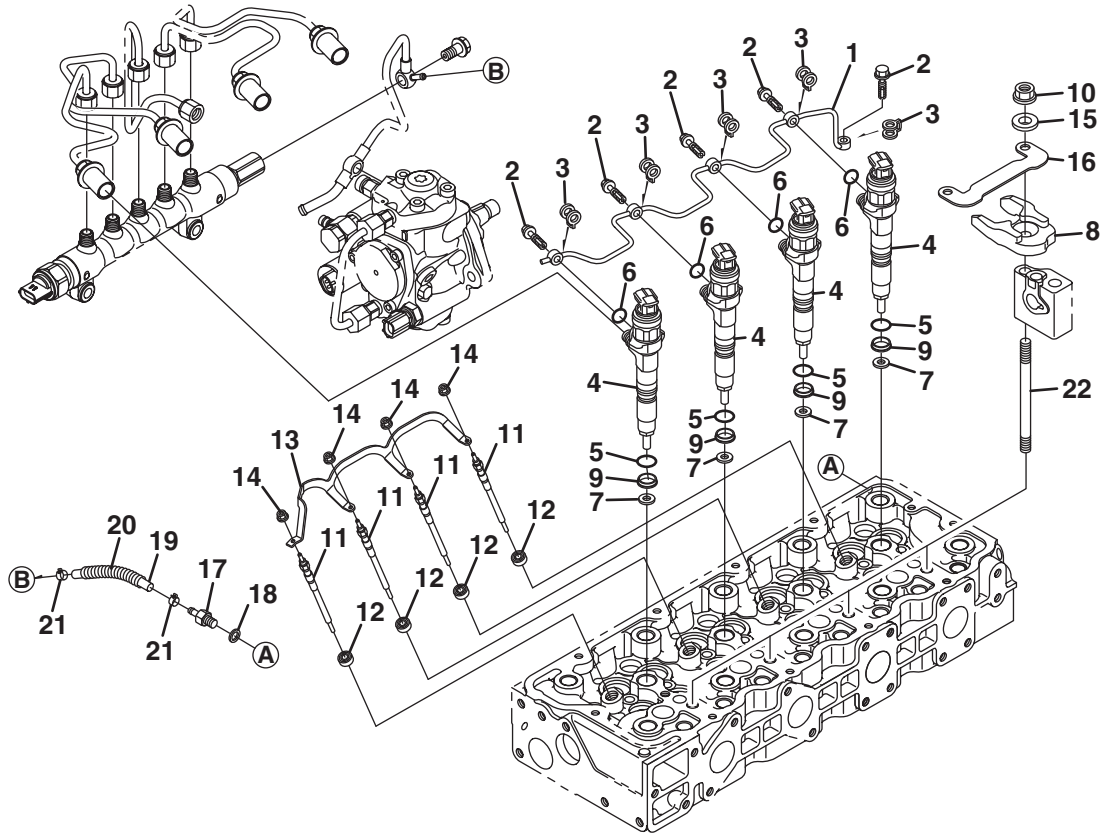

13.1 Injection Pipe

Item	Part No.	Qty.	Description	Serial Numbers/Notes
1	4351313	1	Pipe, Assy Water Over Flow	
2	4138036	5	Bolt Joint, Swv Pipe	
★ 3	4322585	5	Gasket	
4	4351328	4	Injector, Assy	
★ 5	4351333	4	O-ring	
★ 6	4138026	4	O Ring	
★ 7	4251732	4	Packing	
8	4351329	4	Clamp Injector	
9	4351331	4	Bushing Injector	
10	4137803	4	Nut, Flange	
11	4351238	4	Glow Plug	
★ 12	4351146	4	Seal, Glow Plug	
13	4350990	1	Cord Glow Plug	
14	5001152	4	Nut, Flange	
15	4351330	4	Washer, Clamp, 1	
16	4351332	2	Washer, Clamp, 2	
17	4351327	1	Screw, Air Breather	
★ 18	4351310	1	Packing	
19	4351311	1	Tube, Fuel	
20	4351312	1	Protector, Tube	
21	4352807	2	Band, Pipe	
22	4351336	4	Stud, Clamp	
★	Included in 4350998 Upper Gasket Kit, See 1.1			

> Change from previous revision