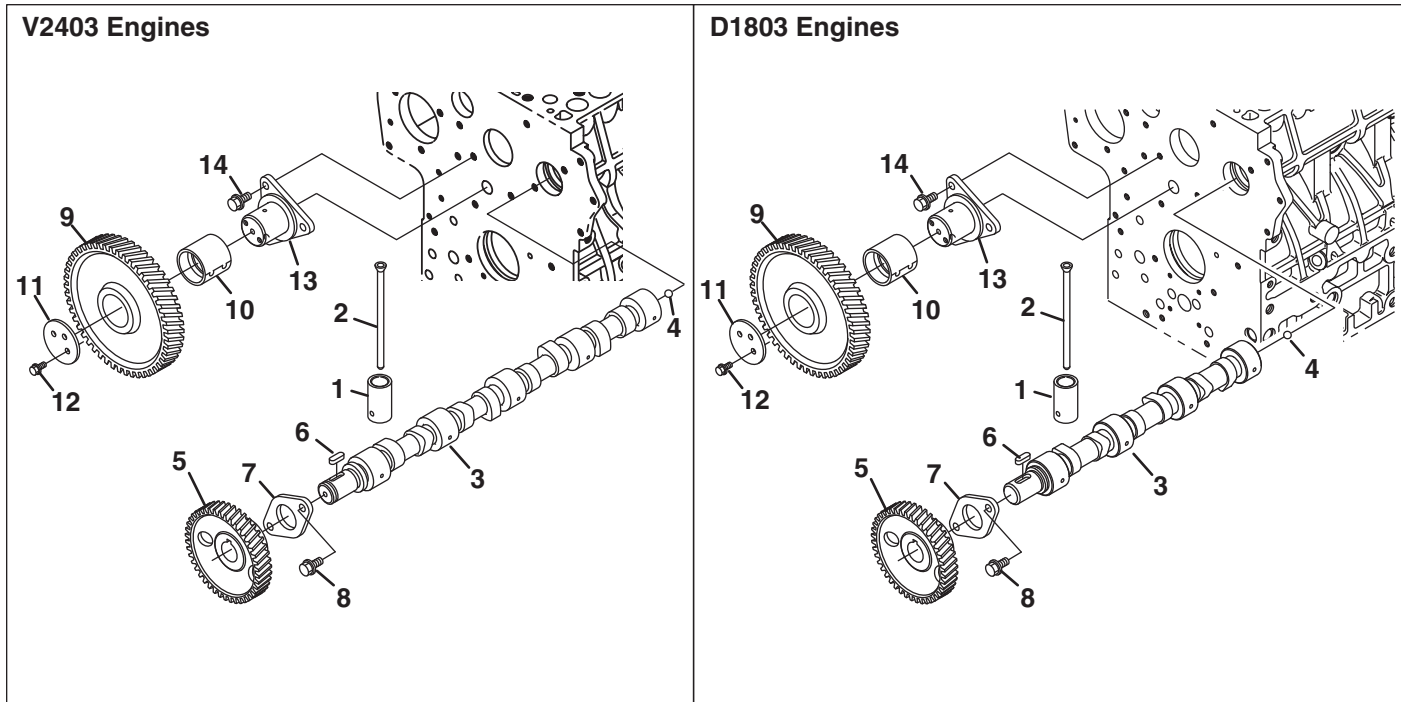

10.1 Camshaft and Idle Gear

Engine	Item	Part No.	Qty.	Description	Serial Numbers/Notes
A B D E F C	1	557322	6 / 8	Tappet	
	2	4198304	6 / 8	Rod, Push	
	3	4289839	1	Assembly Camshaft	
	3	4318319	1	Assembly Camshaft	
	4	2500953	1	• Ball 1/4	
	5	4134233	1	• Gear, Camshaft	
	6	594374	1	• Key, Feather	
	7	553068	1	• Stopper, Camshaft	
	8	2811976	2	Bolt, Flange	
	9	4297252	1	Gear, Comp, Idle	
	10	4297254	1	• Bushing, Idle Gear	
	11	4289868	1	Collar, Idle Gear	
	12	557943	2	Bolt, Flange	
	13	4134440	1	Shaft, Idle Gear	
14	2811976	3	Bolt, Flange		