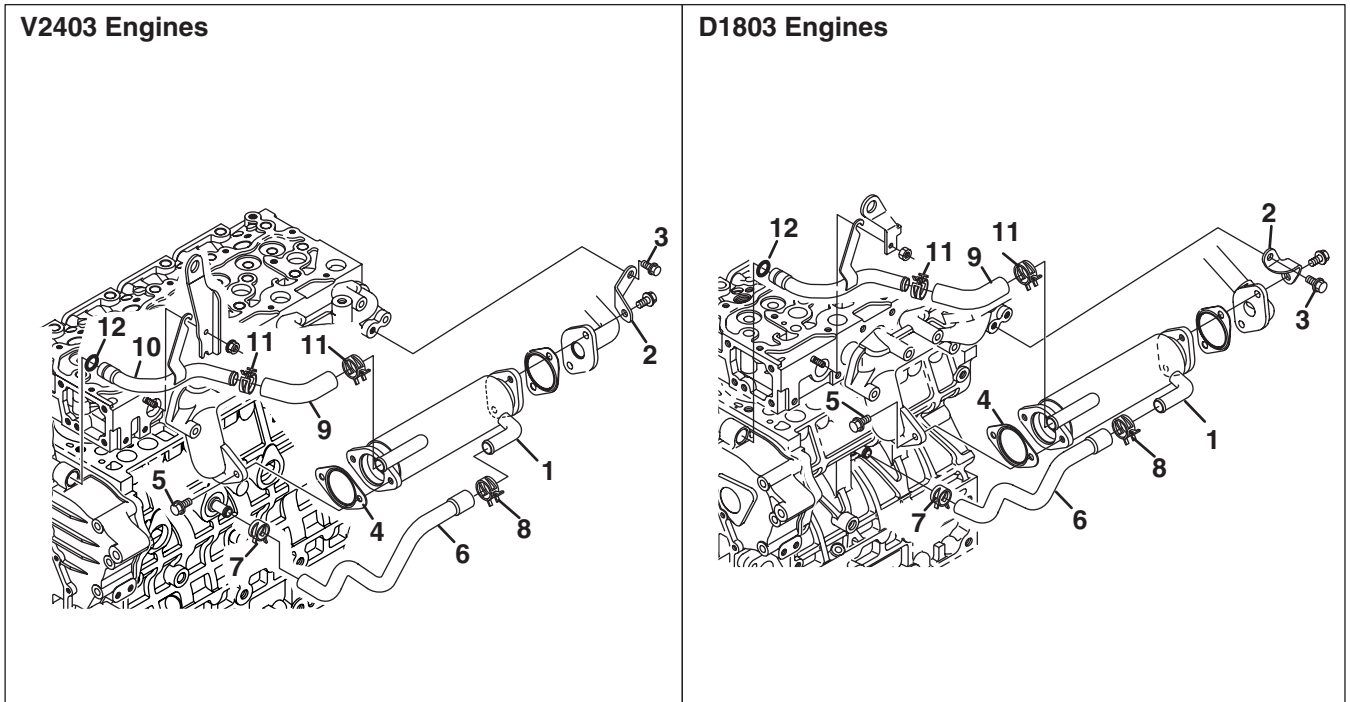

28.1 EGR Cooler

Engine	Item	Part No.	Qty.	Description	Serial Numbers/Notes
A B D E F	1	4297241	1	Comp. Cooler, EGR	
	C	4318826	1	Comp. Cooler, EGR	
A B D E F	2	4297242	1	Stay, EGR Cooler	
	C	4318827	1	Stay, EGR Cooler	
	3	2811976	1	Bolt, Flange	
	4	4297238	1	Gasket, EGR Cooler	
	5	2811976	2	Bolt, Flange	
A B D E F	6	4297210	1	Hose	
	C	4318369	1	Hose	
	7	4134368	1	Band, Hose	
	8	5003612	1	Clamp, Hose	
	9	4297243	1	Hose	
	10	4297244	1	Pipe	
	11	4198233	2	Clamp, Hose	
	12	4251767	1	O Ring	

A - V2403-CR-E4B-TXN-2
D - V2403-CR-E4B-TXN-3

B - V2403-CR-E4B-TXN-1
E - V2403-CR-E5B-TXN-1
F - V2403-CR-E5B-TXN-2

C - D1803-CR-E4B-TXN-1
- Used on all engines