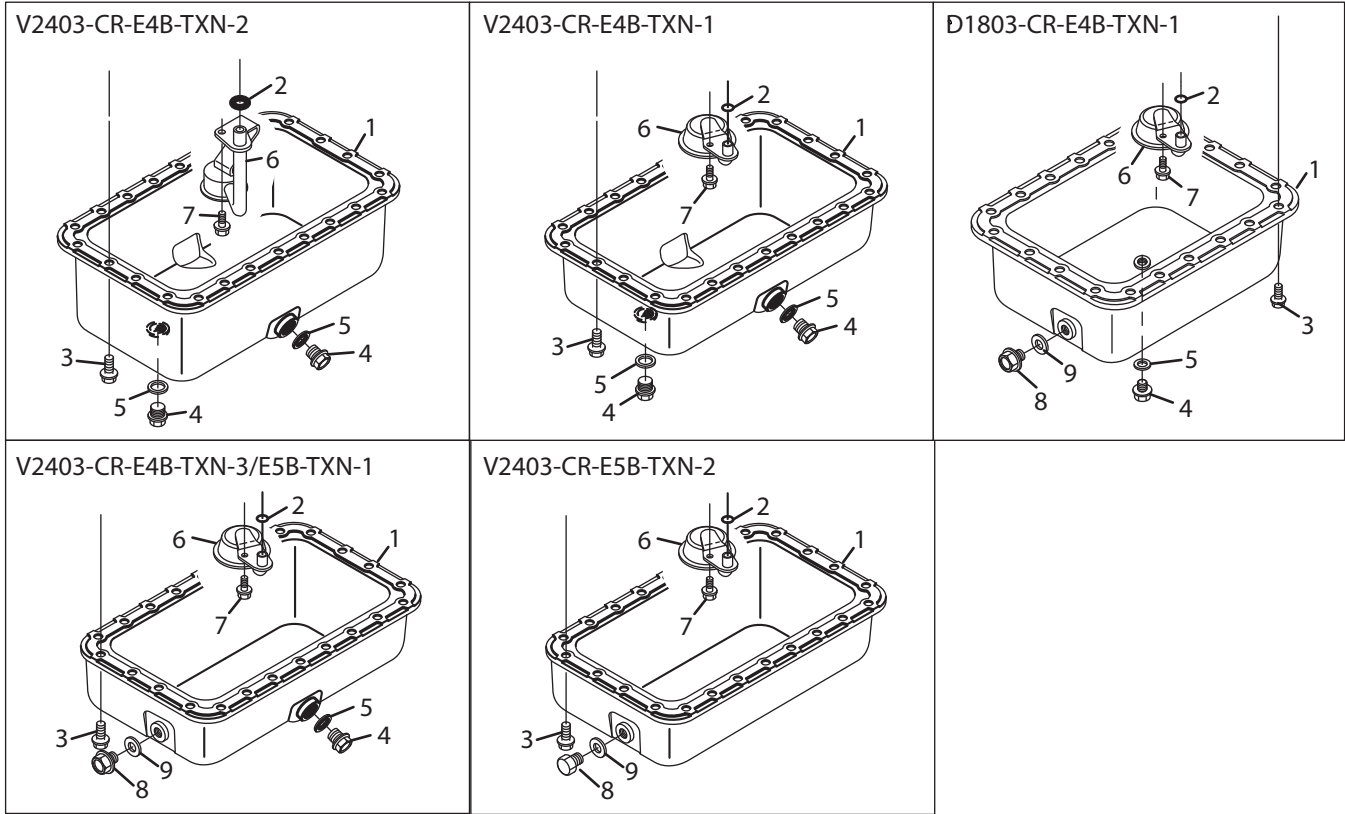

KUBOTA D1803/V2403

2.1 Oil Pan

A - V2403-CR-E4B-TXN-2

B - V2403-CR-E4B-TXN-1

C - D1803-CR-E4B-TXN-1

D - V2403-CR-E4B-TXN-3

E - V2403-CR-E5B-TXN-1

F - V2403-CR-E5B-TXN-2

- Used on all engines

KUBOTA D1803/V2403

Engine	Item	Part No.	Qty.	Description	Serial Numbers/Notes
A	1	556916	1	Comp. Oil Pan	
B	1	4309978	1	Oil Pan, 90 mm	
C	1	4318307	1	Oil Pan, 90 mm	
D	1	686081	1	Oil Pan, 90 mm	
E	1	10013567	1	Oil Pan	
F	1	10012632	1	Oil Pan	
	2	4134178	1	O-Ring	
AB	3	556918	24	Bolt, Flange	
C	3	556918	20	Bolt, Flange	
D	3	4198371	24	Bolt, Flange	
EF	3	10013568	24	Bolt Flange	
AB	4	4134176	2	Plug, Drain	
CD	4	4177260	1	Plug, Drain	
E	4	10013569	1	Plug, Drain	
F	4	10012633	1	Plug, Drain	
AB	5	2500811	2	Gasket	
CD	5	2500811	1	Gasket	
E	5	10013570	1	Gasket	
F	5	10013572	1	Gasket	
A	6	4134177	1	Filter, Oil	
BC	6	4309979	1	Filter, Oil	
D	6	686085	1	Filter, Oil	
EF	6	10013573	1	Filter, Oil	
	7	4198160	1	Bolt, Flange	
CD	8	4318306	1	Plug, Drain	
E	8	10013571	1	Plug, Drain	
CD	9	556920	1	Gasket	
E	9	10013572	1	Gasket	

A - V2403-CR-E4B-TXN-2

B - V2403-CR-E4B-TXN-1

C - D1803-CR-E4B-TXN-1

D - V2403-CR-E4B-TXN-3

E- V2403-CR-E5B-TXN-1

F- V2403-CR-E5B-TXN-2

- Used on all engines