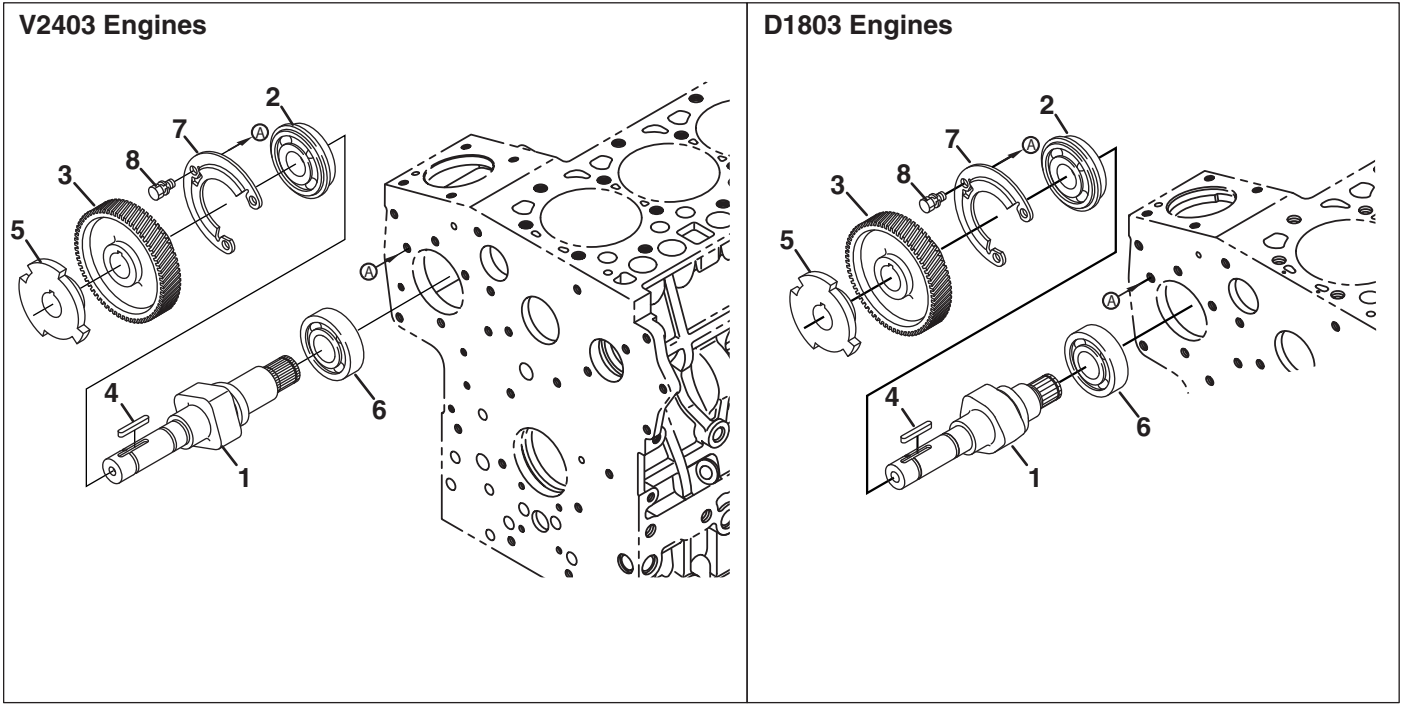

KUBOTA D1803/V2403

13.1 Fuel Camshaft

A - V2403-CR-E4B-TXN-2
D - V2403-CR-E4B-TXN-3

B - V2403-CR-E4B-TXN-1
E - V2403-CR-E5B-TXN-1
F - V2403-CR-E5B-TXN-2

C - D1803-CR-E4B-TXN-1
- Used on all engines

KUBOTA D1803/V2403

Engine	Item	Part No.	Qty.	Description	Serial Numbers/Notes
A B D E F	1	4297180	1	Assembly Camshaft, Fuel	
	C	4318352	1	Assembly Camshaft, Fuel	
	2	4198383	1	Bearing, Ball	
	3	4297149	1	Gear, Supply Pump	
	4	4297108	1	Feather Key	
A B C E F D	5	4297142	1	Wheel	
	5	686133	1	Wheel	
	6	4198372	1	Brg, Ball	
	7	4297141	1	Stopper, F-camshaft	
	8	4289798	3	Bolt, Sems	

A - V2403-CR-E4B-TXN-2

B - V2403-CR-E4B-TXN-1

C - D1803-CR-E4B-TXN-1

D - V2403-CR-E4B-TXN-3

E - V2403-CR-E5B-TXN-1

F - V2403-CR-E5B-TXN-2

- Used on all engines