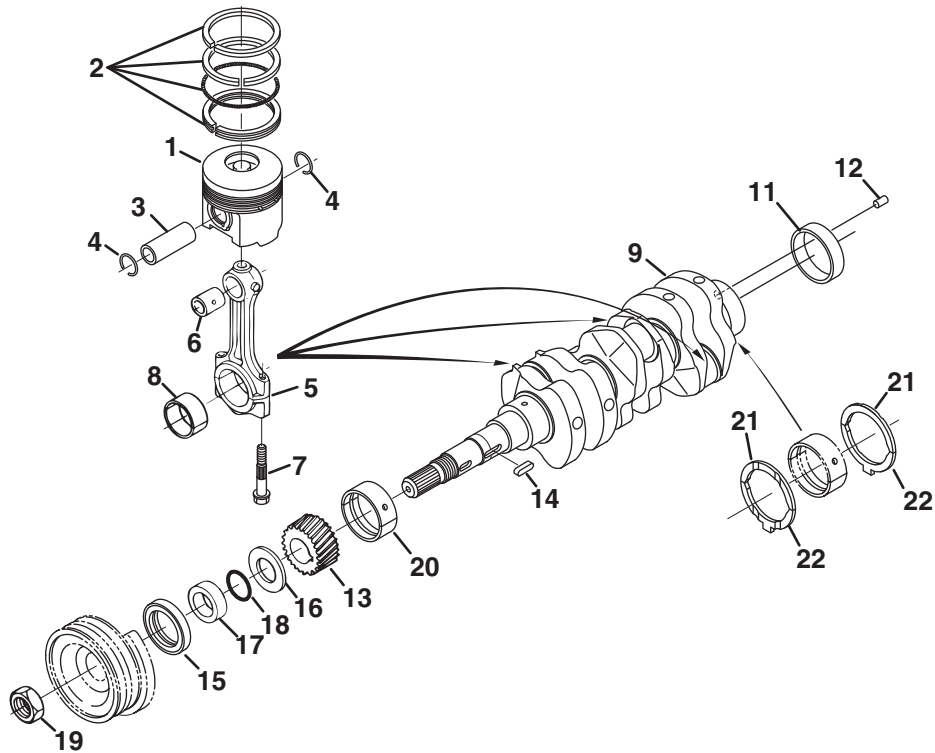

9.1 Piston and Crankshaft

V2403 Engines

D1803 Engines

Engine	Item	Part No.	Qty.	Description	Serial Numbers/Notes
A B D C E F A B E F	1	4306345	3 / 4	Piston	STD Set
	1	4306346	3 / 4	Piston	+0.25mm Set
	2	4289820	3 / 4	Ring, Piston, Assembly	STD Set
	2	4289821	3 / 4	Ring, Piston, Assembly	+0.25mm Set
	3	556964	3 / 4	Pin, Piston	
	4	4159662	3 / 8	Circlip, Int	
	5	556966	3 / 4	Rod, Connecting, Assembly	
	6	556967	3 / 4	• Bushing, Pin, Piston	
	7	557331	6 / 8	• Bolt, Rod, Connecting	Torque to 40-45 Nm
	8	556968	3 / 4	• Metal, Std. Crank Pin	STD Set
	8	556969	3 / 4	Metal, -0.20mm Crank Pin	-0.20mm Set
	8	556970	3 / 4	Metal, -0.40mm Set Crank Pin	-0.40mm Set
	9	4289835	1	Crankshaft, Comp	
	9	4318320	1	Crankshaft, Comp	
	9	10012655	1	Crankshaft, Comp	
	10	2500953	4	• Ball 1/4	
	11	553095	1	• Bushing, Crankshaft	
	12	4198236	1	Pin, Straight	
	13	4306347	1	Gear, Crankshaft	
	14	4198165	1	Feather Key	
	15	4297251	1	Seal, Oil	
	16	556975	1	Oil Slinger	
	17	553088	1	Collar, Crankshaft	
	18	594367	1	O Ring	
	19	553089	1	Nut, Crankshaft	
	20	4134242	1	Metal, Std. Crankshaft	STD Set
	20	4134243	1	Metal, -0.20mm Crankshaft	-0.20mm Set
	20	4134244	1	Metal, -0.40mm Set Crankshaft	-0.40mm Set
	21	4134245	2	Metal, Std. Side	STD Set
	21	4134246	2	Metal, +0.20mm Side	+0.20mm Set
21	4134247	2	Metal, +0.40mm Side	+0.40mm Set	
22	4134248	2	Metal, Std. Side	STD Set	
22	4134249	2	Metal, +0.20mm Side	+0.20mm Set	
22	4134250	2	Metal, +0.40mm Side	+0.40mm Set	
A B D E F		4198367	1	Kit Metal, STD Engine	Includes Items marked
C		4318322	1	Kit Metal, STD Engine	Includes Items marked
A B D E F		4198368	1	Kit Metal, ± 0.20mm Engine	Includes Items marked
C		4318323	1	Kit Metal, ± 0.20mm Engine	Includes Items marked
A B D E F		4198369	1	Kit Metal, ± 0.40mm Engine	Includes Items marked
C		4318324	1	Kit Metal, ± 0.40mm Engine	Includes Items marked