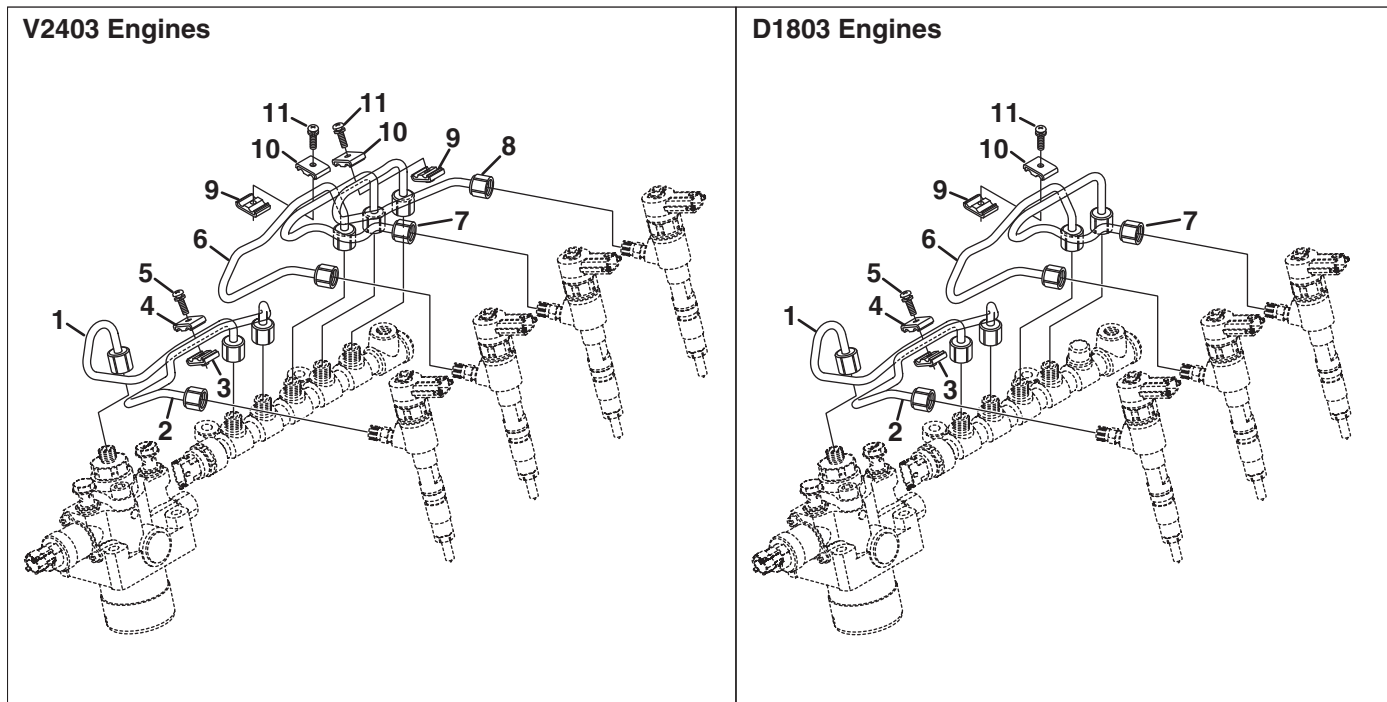

KUBOTA D1803/V2403

17.1 Injection Pipe

Engine	Item	Part No.	Qty.	Description	Serial Numbers/Notes
	1	4297199	1	Pipe, Injection	
	2	4297154	1	Pipe, Injection	
	3	554054	1	Clamp, Pipe	
	4	554055	1	Clamp, Pipe	
	5	550401	1	Screw, Sems, Pan Head	
	6	4297155	1	Pipe, Injection	
	7	4297156	1	Pipe, Injection	
ABD EF	8	4297157	1	Pipe, Injection	
ABD EF	9	554054	2	Clamp, Pipe	
C	10	554054	1	Clamp, Pipe	
ABD EF	11	554055	2	Clamp, Pipe	
C	12	554055	1	Clamp, Pipe	
ABD EF	13	550401	2	Screw, Sems, Pan Head	
C	14	550401	1	Screw, Sems, Pan Head	

A - V2403-CR-E4B-TXN-2

B - V2403-CR-E4B-TXN-1

C - D1803-CR-E4B-TXN-1

D - V2403-CR-E4B-TXN-3

E - V2403-CR-E5B-TXN-1

F - V2403-CR-E5B-TXN-2

- Used on all engines