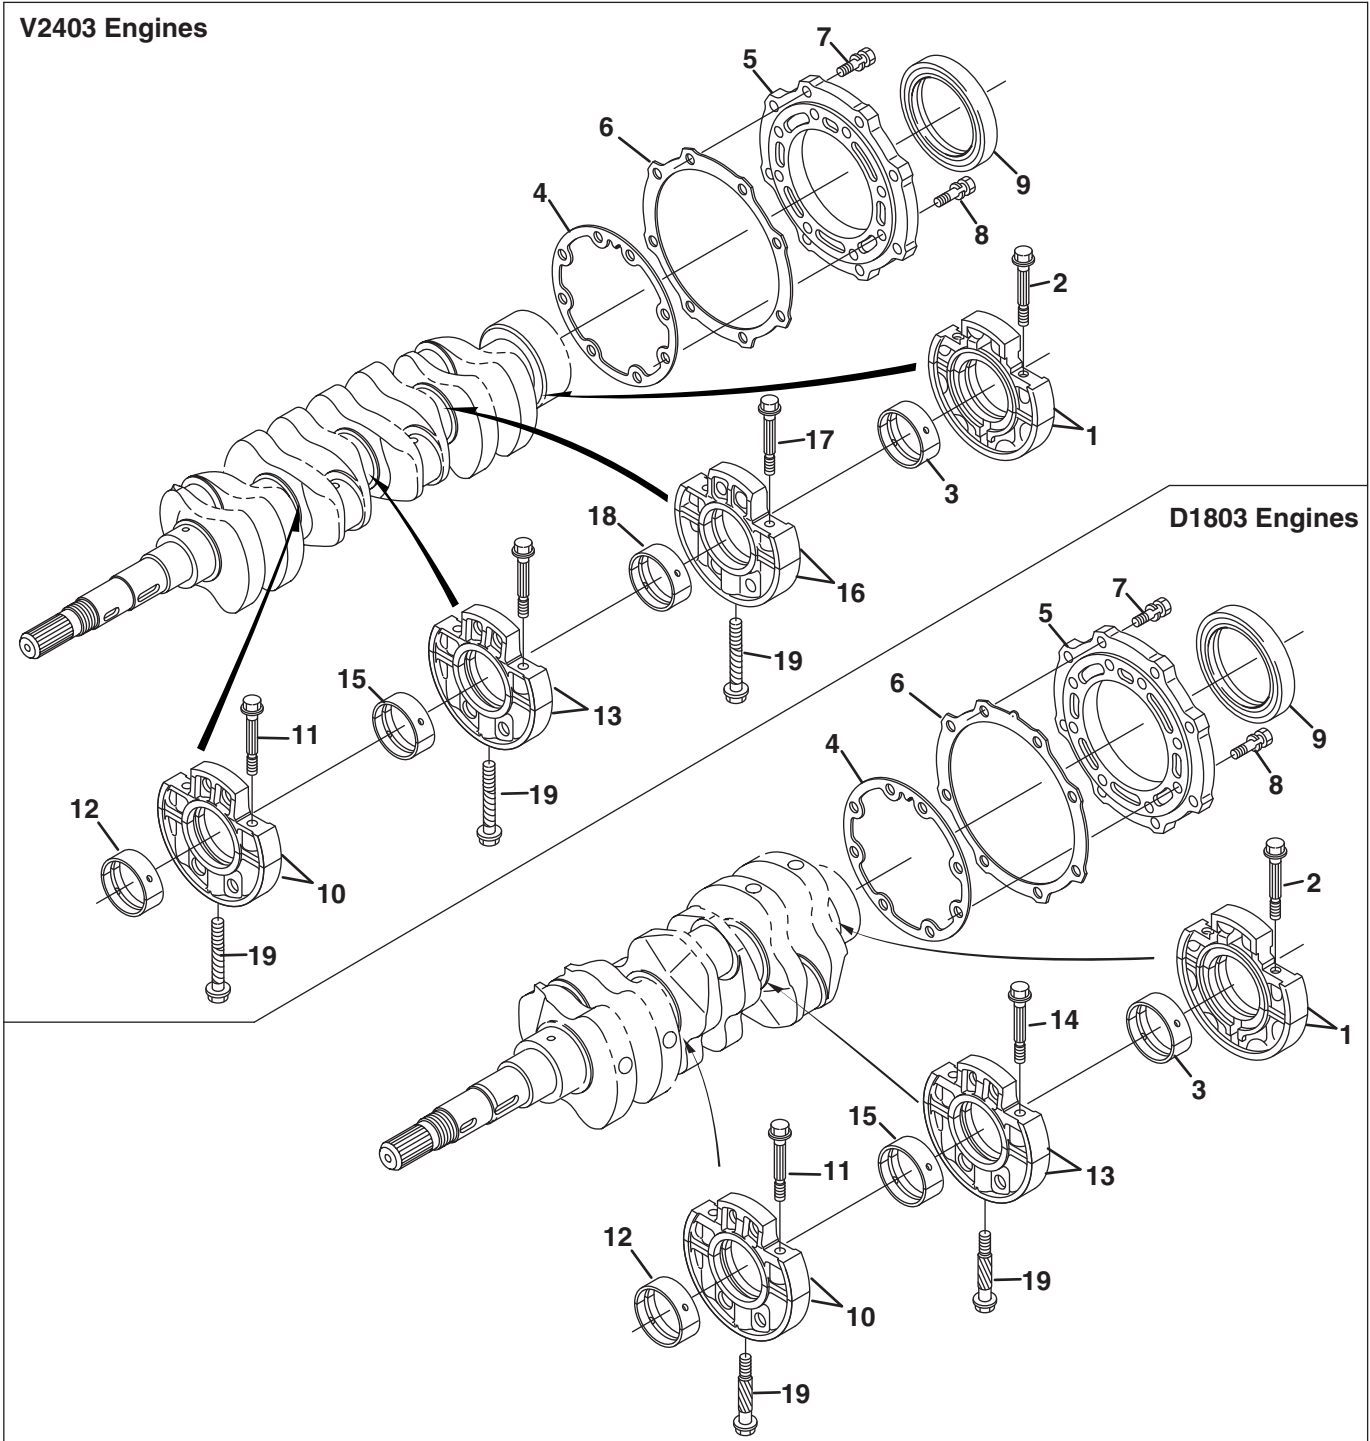

KUBOTA D1803/V2403

8.1 Main Bearing Case

KUBOTA D1803/V2403

Engine	Item	Part No.	Qty.	Description	Serial Numbers/Notes
	1	4198242	1	Assembly Brg. Case, Wheel	
	2	4134220	2	• Bolt, Case, Brg	
	3	4134221	1	• Metal, Std. Crankshaft	STD Set
	3	4134222	1	Metal, -0.20 mm Crankshaft	-0.20mm Set
	3	4134223	1	Metal, -0.40 mm Crankshaft	-0.40mm Set
	4	4134224	1	Gasket, Bearing Case	
	5	4134225	1	Cover, Bearing Case	
	6	4134226	1	Gasket, Case Cover	
	7	594331	8	Bolt, Sems	
	8	594332	8	Bolt, Sems	
	9	4289805	1	Seal, Oil	
	10	4198301	1	Assembly Brg. Case, Main	
	11	4134220	2	• Bolt, Case, Brg	
	12	4134221	1	• Metal, Std. Crankshaft	STD Set
	12	4134222	1	Metal, -0.20 mm Crankshaft	-0.20mm Set
	12	4134223	1	Metal, -0.40 mm Crankshaft	-0.40mm Set
	13	4198302	1	Assembly Brg. Case, Main	
	14	4134220	2	• Bolt, Case, Brg	
	15	4134221	1	• Metal, Std. Crankshaft	STD Set
	15	4134222	1	Metal, -0.20 mm Crankshaft	-0.20mm Set
	15	4134223	1	Metal, -0.40 mm Crankshaft	-0.40mm Set
ABD EF	16	4198303	1	Assembly Brg. Case, Main	
ABD EF	17	4134220	2	• Bolt, Case, Brg	
ABD EF	18	4134221	1	• Metal, Std. Crankshaft	STD Set
ABD EF	18	4134222	1	Metal, -0.20 mm Crankshaft	-0.20mm Set
ABD EF	18	4134223	1	Metal, -0.40 mm Crankshaft	-0.40mm Set
ABD EF	19	556944	3	Bolt, Case, Brg	
C	19	556944	2	Bolt, Case, Brg	
ABD EF		4198367	1	Kit Metal, STD Engine	Includes Items marked
C		4318322	1	Kit Metal, STD Engine	Includes Items marked
ABD EF		4198368	1	Kit Metal, ± 0.20mm Engine	Includes Items marked
C		4318323	1	Kit Metal, ± 0.20mm Engine	Includes Items marked
ABD EF		4198369	1	Kit Metal, ± 0.40mm Engine	Includes Items marked
C		4318324	1	Kit Metal, ± 0.40mm Engine	Includes Items marked

A - V2403-CR-E4B-TXN-2

B - V2403-CR-E4B-TXN-1

C - D1803-CR-E4B-TXN-1

D - V2403-CR-E4B-TXN-3

E- V2403-CR-E5B-TXN-1

F- V2403-CR-E5B-TXN-2

- Used on all engines