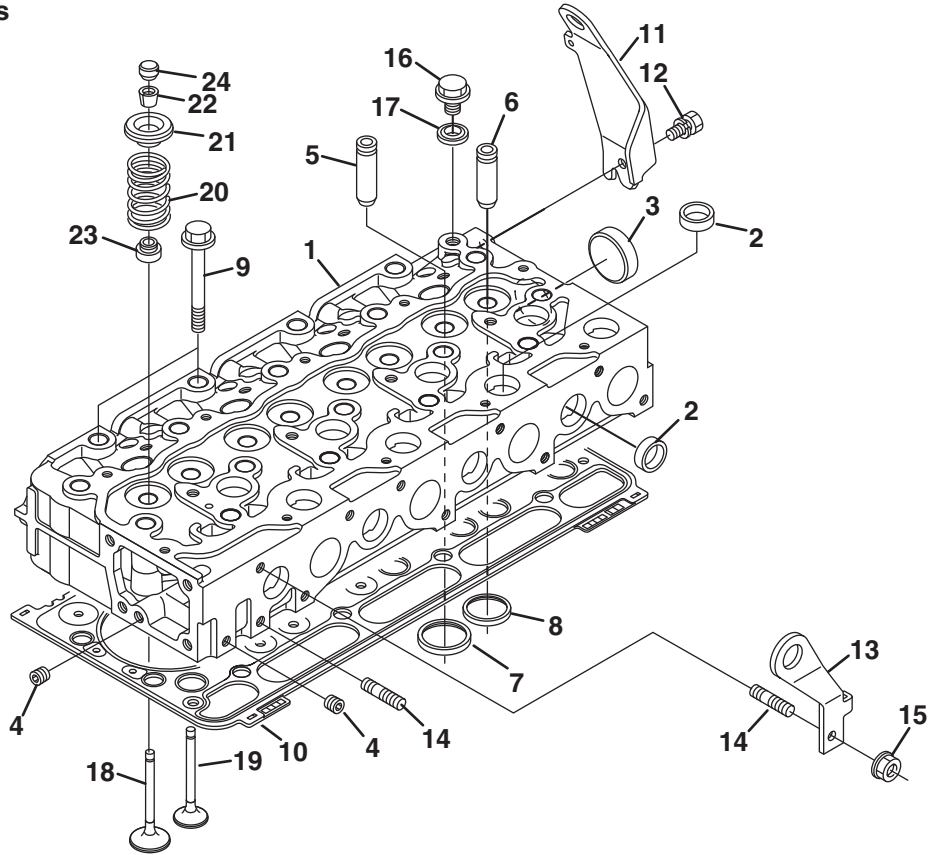

KUBOTA D1803/V2403

4.1 Cylinder Head

V2403 Engines