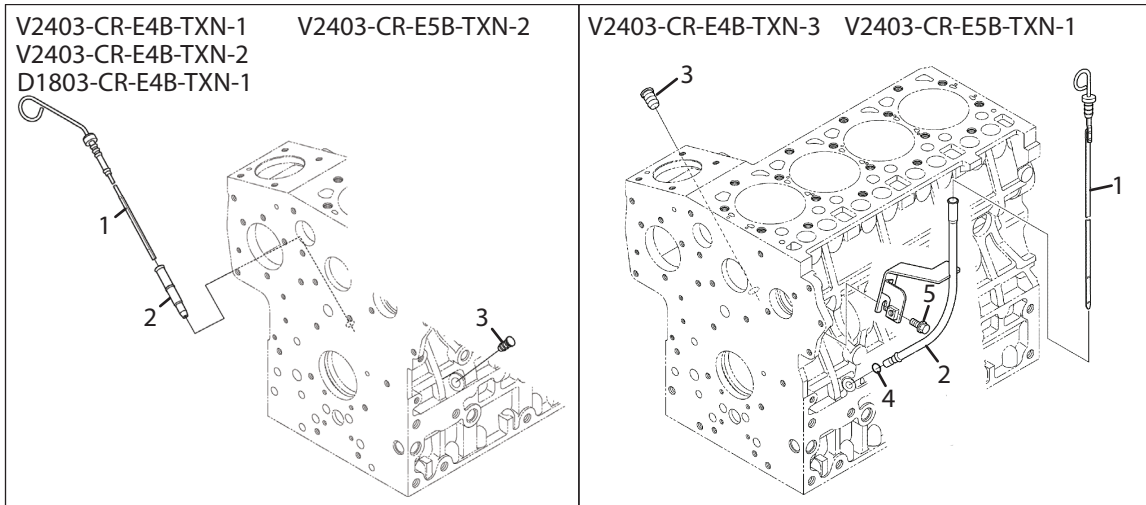

KUBOTA D1803/V2403

3.1 Oil Dipstick and Guide

A - V2403-CR-E4B-TXN-2

B - V2403-CR-E4B-TXN-1

C - D1803-CR-E4B-TXN-1

D - V2403-CR-E4B-TXN-3

E - V2403-CR-E5B-TXN-1

F - V2403-CR-E5B-TXN-2

- Used on all engines

KUBOTA D1803/V2403

Engine	Item	Part No.	Qty.	Description	Serial Numbers/Notes
A	1	4289870	1	Gauge, Eng. Oil	AR522
B C	1	4309980	1	Gauge, Eng. Oil	LF550-H/LF570-H
D	1	686088	1	Gauge, Eng. Oil	AR530
E	1	10012634	1	Gauge, Eng. Oil	
F	1	10012634		Gauge, Eng. Oil	
A B C	2	4111662	1	Guide, Gauge, Oil	
F					
E	2	10012635	1	Guide, Gauge, Oil	
D	2	686138	1	Guide, Gauge, Oil	
	3	2812014	1	Plug, Oil Gauge	
D	4	5002033	1	• O-Ring	
D	5	4198160	1	Bolt, Flange	

A - V2403-CR-E4B-TXN-2

B - V2403-CR-E4B-TXN-1

C - D1803-CR-E4B-TXN-1

D - V2403-CR-E4B-TXN-3

E- V2403-CR-E5B-TXN-1

F- V2403-CR-E5B-TXN-2

- Used on all engines