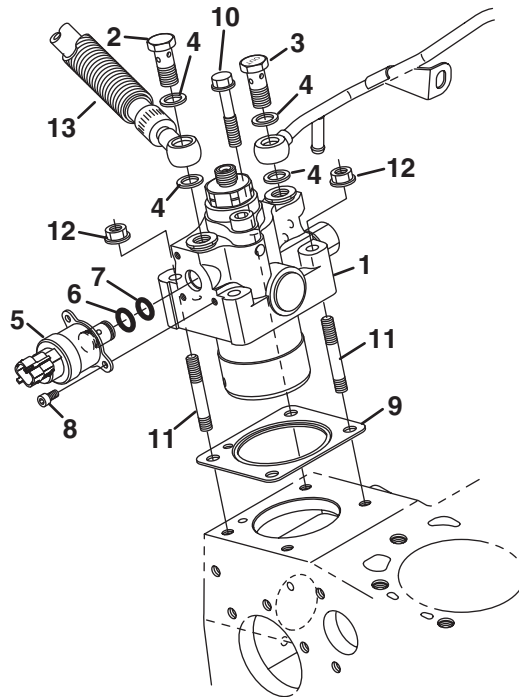

10.1 Camshaft and Idle Gear

Engine	Item	Part No.	Qty.	Description	Serial Numbers/Notes
A B D E F C	1	557322	6 / 8	Tappet	
	2	4198304	6 / 8	Rod, Push	
	3	4289839	1	Assembly Camshaft	
	3	4318319	1	Assembly Camshaft	
	4	2500953	1	• Ball 1/4	
	5	4134233	1	• Gear, Camshaft	
	6	594374	1	• Key, Feather	
	7	553068	1	• Stopper, Camshaft	
	8	2811976	2	Bolt, Flange	
	9	4297252	1	Gear, Comp, Idle	
	10	4297254	1	• Bushing, Idle Gear	
	11	4289868	1	Collar, Idle Gear	
	12	557943	2	Bolt, Flange	
	13	4134440	1	Shaft, Idle Gear	
14	2811976	3	Bolt, Flange		

14.1 Injection Pump

Engine	Item	Part No.	Qty.	Description	Serial Numbers/Notes
A B E F C D	1	4297266	1	Pump, Assembly Fuel	See 15.1 for other end of hose. See 15.1 for other end of hose.
	2	4297167	2	Eye Bolt	
	2	4297167	1	Eye Bolt	
	3	4297146	4	Gasket	
	4	4297115	1	O Ring	
A B D E C F A B C D A B C A B C D C D	5	557366	3	Bolt, Flange	
	6	4297114	1	Pipe	
	6	4318330	1	Bolt, Joint	
	6	4318311	1	Joint, Pipe	
	7	4297265	1	Assy, Fuel Hose	
	7	686105	1	Assy, Fuel Hose	
		4318328	1	• Tube, Pipe	
		4306366	1	• Hose, Fuel	
	6863131	1	• Hose, Fuel		
8	4318311	1	Joint, Pipe		
8	4318330	1	Joint, Pipe		

15.1 Supply Pump

Engine	Item	Part No.	Qty.	Description	Serial Numbers/Notes
	1	4297196	1	Assembly Pump, Supply	
	2	4297165	1	• Eye Bolt	
	3	4297166	1	• Eye Bolt	
	4	4297148	4	• Gasket	
		686118	1	• Kit, SCV Valve	
	5	4318333	1	• • Valve, SCV	
	6	4318331	1	• • • O-Ring, SCV #1	
	7	4318332	1	• • • O-Ring, SCV #2	
	8	4318329	3	• • Bolt, SCV	
	9	4297150	1	Gasket, Pump	
	10	4297160	2	Bolt, Flange	
	11	4297163	2	Stud	
	12	4137803	2	Nut, Flange	
A B C	13	4297265	1	Assy, Fuel Hose	See 14.1 for other end of hose
D	13	686105	1	Assy, Fuel Hose	See 14.1 for other end of hose
E F	13	10013594	1	Assy, Fuel Hose	
A B C		4318328	1	• Tube, Pipe	
A B C		4306366	1	• Hose, Fuel	
D		686131	1	• Hose, Fuel	