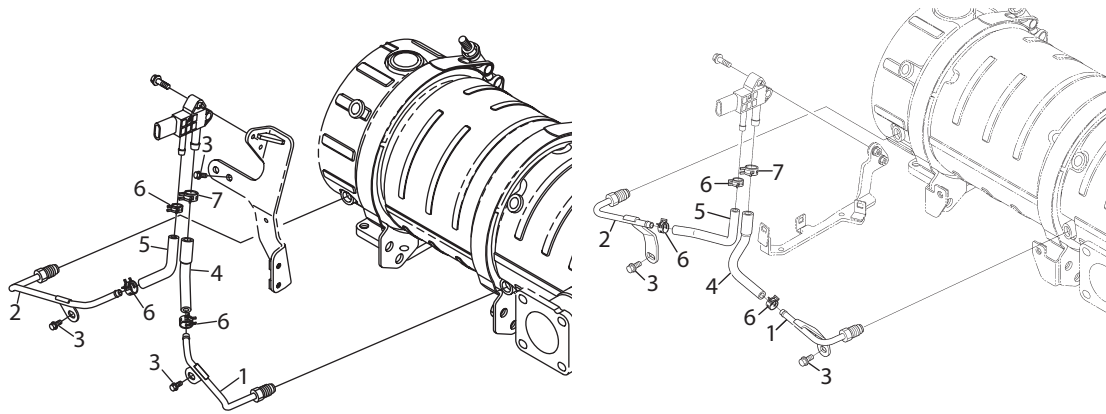

Engine	Item	Part No.	Qty.	Description	Serial Numbers/Notes
ABC D	1	4297184	1	Pipe, Comp. Pressure	
EF	1	10012674	1	Pipe, Comp. Pressure	
ABC D	2	4297185	1	Pipe, Comp. Pressure	
EF	2	10012675	1	Pipe, Comp. Pressure	
ABC D	3	4138249	3	Bolt, Flange	
EF	3	10012684	3	Bolt, Flange	
ABC D	4	4297186	1	Tube, Pressure, 1	
EF	5	10012676	1	Tube, Pressure, 1	
ABD	5	4306360	1	Tube, Pressure, 2	
C	5	4318354	1	Tube, Pressure, 2	
EF	5	10012677	1	Tube, Pressure, 2	
ABC D	6	4306361	3	Clamp, Hose	
	6	10013670	3	Clamp, Hose	
ABC	7	4297111	1	Clamp, Hose	
D	7	686132	1	Clamp, Hose	
	7	10013672		Clamp, Hose	