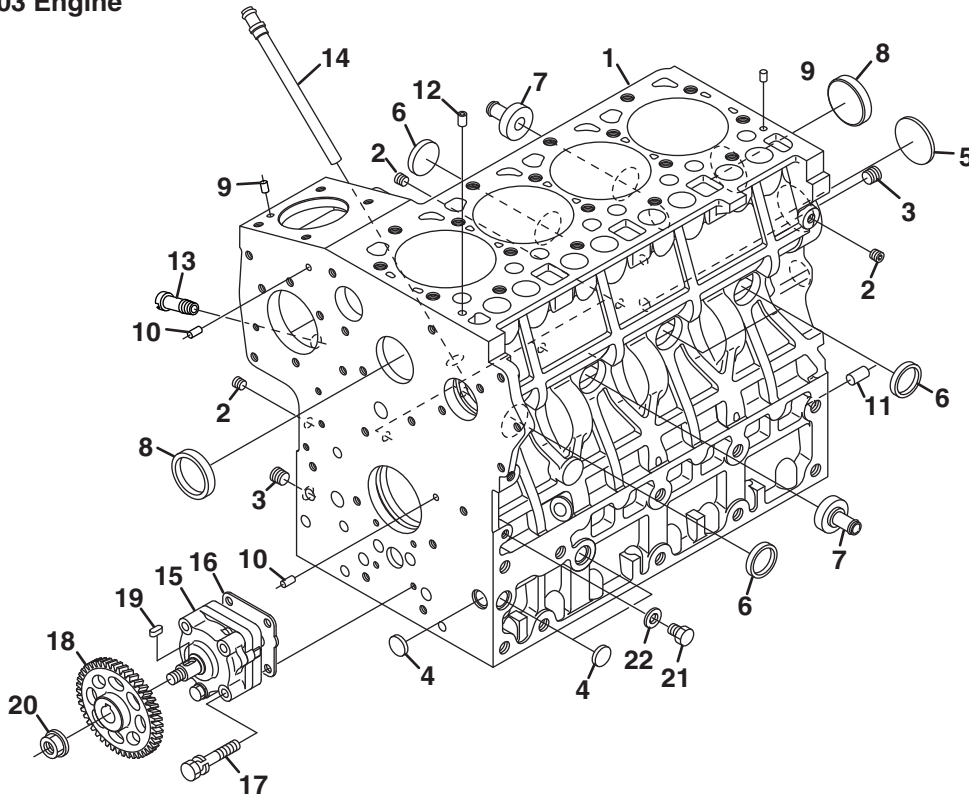

KUBOTA D1803/V2403

1.1 Crankcase

V2403 Engine