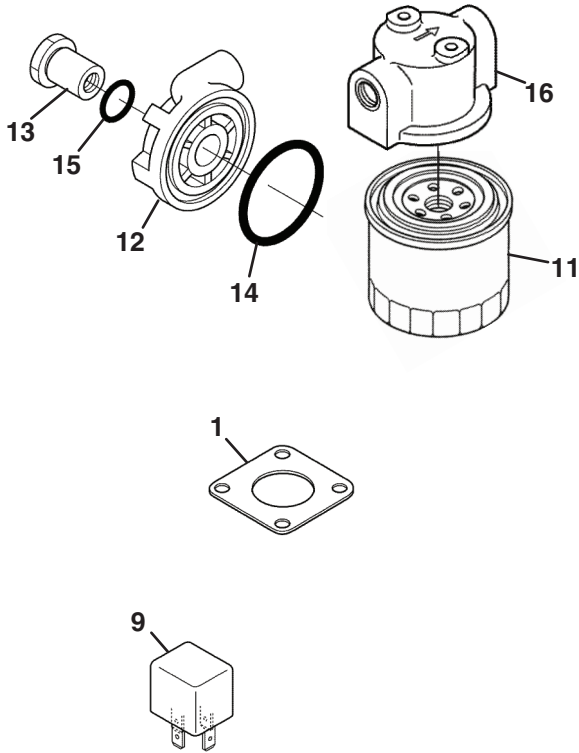

40.1 Loose Components

Engine	Item	Part No.	Qty.	Description	Serial Numbers/Notes
	1	4134436	1	Gasket, Muffler	
ABC EF	2	557367	1	Tank, Assembly, Reserve	
ABC EF	3	557984	1	• Cap	
ABC EF	4	2500815	1	• Packing	
ABC EF	5	557370	1	• Pipe, Water Over Flow	
ABC EF	6	557371	1	• Pipe, Water Over Flow	
ABC EF	7	553914	2	• Clip, Pipe	
ABC	8	557374	1	Stay, Reserve Tank	
ABC	9	4193880	2	Relay	Main Relay and Starter Relay
EF	9	10013679		Relay	
AB	10	4277151	1	Assembly ECU	
CDE F	10	4318325	1	Assembly ECU	
	11	4113986	1	Filter, Cartridge, Oil	
ABC	12	4136120	1	Adapter, Oil Filter	
ABC	13	4133240	1	Plug, Oil Filter	
ABC	14	4133241	1	O-ring	
ABC	15	4133242	1	O Ring	
ABC	16	4133243	1	Base, Oil Filter	
	17	4266170	1	Sensor, Assembly	
	18	4297131	1	• Sensor, Air Flow	
	19	4297177	1	• Pipe, Air Flow	
	20	4297103	2	• Screw, Pan Head, Phill	
D	21	686099	1	Reserve Tank Assembly	
D	22	2500814	1	• Cap	
D	23	2500815	1	• Packing	
D	24	686097	1	• Tube	
D	25	686104	1	• Hose, Rubber	
D	26	553914	2	• Clip, Pipe	
D	27	686098	1	• Pipe, Water Overflow	