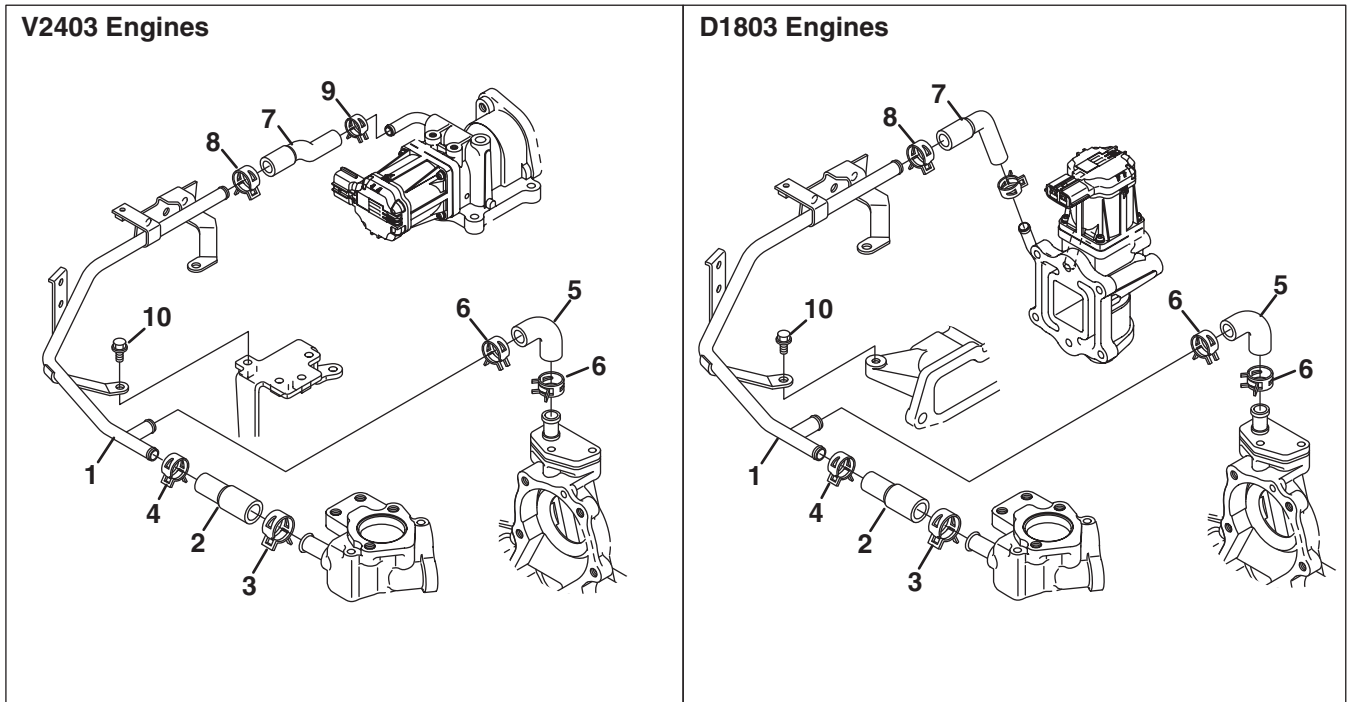

23.1 Water Pipe

Engine	Item	Part No.	Qty.	Description	Serial Numbers/Notes
A B D E F C	1	4306351	1	Comp. Pipe, Water Return	
	2	4297246	1	Hose	
	3	4198233	1	Clamp, Hose	
	4	4198166	1	Clamp, Hose	
	5	4297247	1	Hose	
	6	4134368	2	Band, Hose	
	7	4297245	1	Tube	
	7	4318371	1	Tube	
	8	4198166	1	Clamp, Hose	
	9	4297112	1	Clamp, Hose	
	10	4138249	1	Bolt, Flange	

A - V2403-CR-E4B-TXN-2

B - V2403-CR-E4B-TXN-1

C - D1803-CR-E4B-TXN-1

D - V2403-CR-E4B-TXN-3

E - V2403-CR-E5B-TXN-1

F - V2403-CR-E5B-TXN-2

- Used on all engines