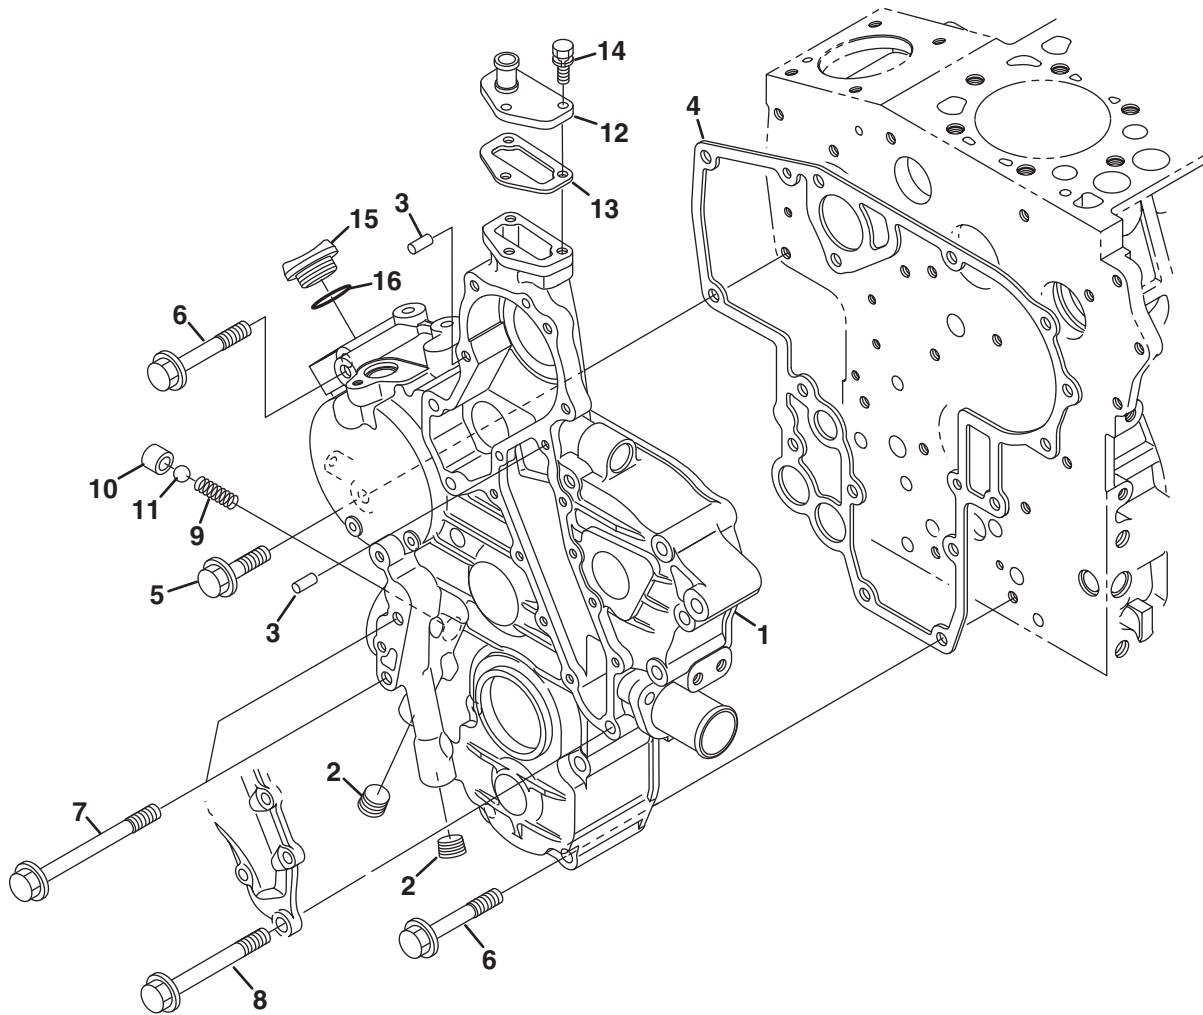

KUBOTA D1803/V2403

7.1 Gear Case

KUBOTA D1803/V2403

Engine	Item	Part No.	Qty.	Description	Serial Numbers/Notes
	1	4297170	1	Case, Gear, Comp	
	2	5001255	2	Plug	
	3	594369	2	Pin, Straight	
	4	4297171	1	Gasket, Gear Case	
	5	4137901	1	Bolt, Flange	
	6	4198240	8	Bolt, Flange	
	7	4198361	2	Bolt, Flange	
	8	4198161	4	Bolt, Flange	
	9	552997	1	Spring	
	10	552998	1	Seat, Valve	
	11	594378	1	Ball	
	12	552999	1	Flange, Water Return	
	13	4134624	1	Gasket, Return Flange	
	14	550364	3	Bolt, Sems	
	15	4134210	1	Plug, Oil Filler	
	16	4134211	1	O Ring	

A - V2403-CR-E4B-TXN-2

B - V2403-CR-E4B-TXN-1

C - D1803-CR-E4B-TXN-1

D - V2403-CR-E4B-TXN-3

E- V2403-CR-E5B-TXN-1

F- V2403-CR-E5B-TXN-2

- Used on all engines