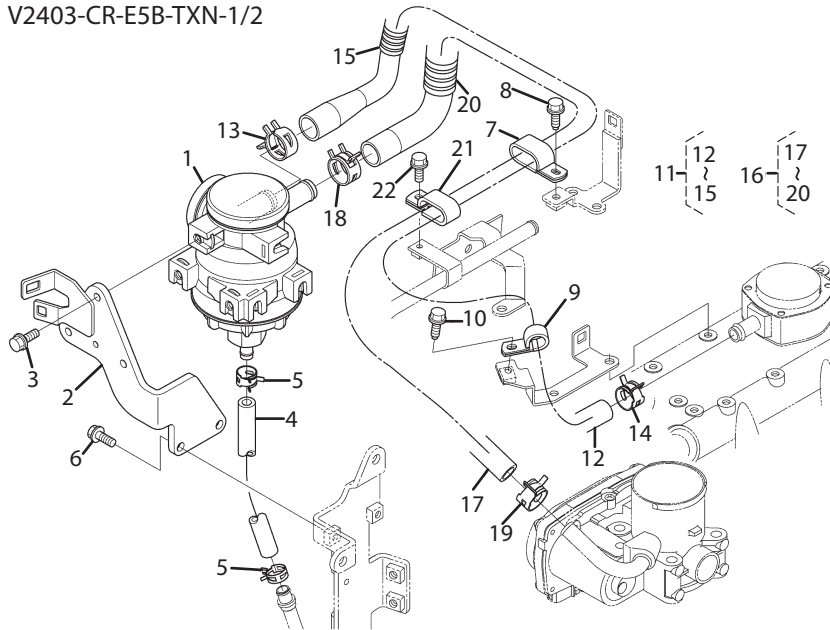

Engine	Item	Part No.	Qty.	Description	Serial Numbers/Notes
E F	1	4297173		Assembly Separator	
E F	2	4297174		Bracket, Separator	
E F	3	10013621		Bolt, Flange	
E F	4	4297175		Tube, Oil Return	
E F	5	4297112		Clamp, Hose	
E F	6	557366		Bolt, Flange	
E F	7	10012678		Clamp, Hose	
E F	8	10013624		Bolt, Flange	
E F	9	10013672		Clamp, Hose	
E F	10	4297102		Bolt, Flange	
E F	11	10012628		Tube, Assembly (Breather 1)	
E F	12	4306364		Tube (1, Separator)	
E F	13	5003612		Clamp, Hose	
E F	14	4198166		Clamp, Hose	
E F	15	10012629		Tube (Corrugate)	
E F	16	10012630		Tube, Assembly (Breather 2)	
E F	17	10013674		Tube	
E F	18	5003612		Clamp, Hose	
E F	19	4198166		Clamp, Hose	
E F	20	10012631		Tube (Corrugate)	
E F	21	10012678		Clamp, Hose	
E F	22	4138249		Bolt, Flange	