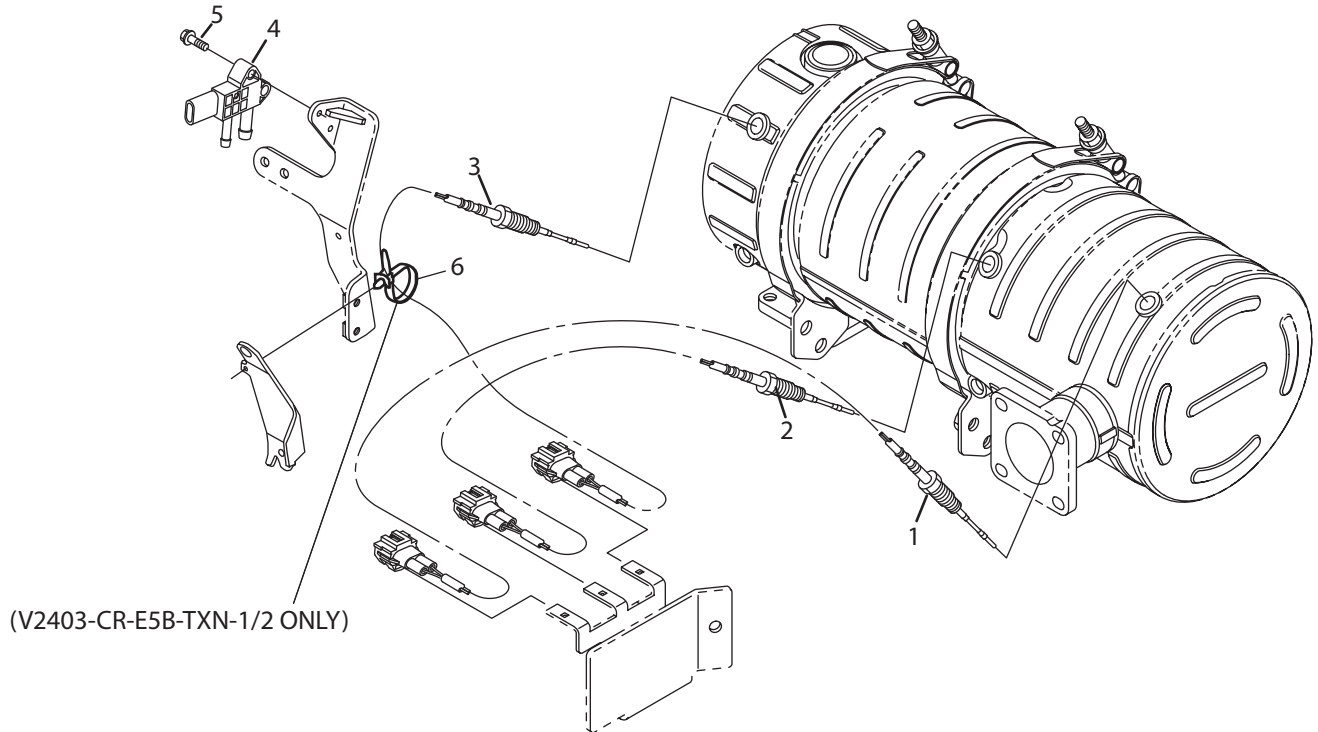

KUBOTA D1803/V2403

31.1 DPF Sensors

Engine	Item	Part No.	Qty.	Description	Serial Numbers/Notes
E F	1	4297129	1	Sensor, Thermo, 0	
	2	4297130	1	Sensor, Thermo, 1	
	3	4297183	1	Sensor Temperature	
	4	4297132	1	Sensor, Pressure	
	5	5003481	2	Bolt, Flange	
	6	10013619	1	Clamp (OS160)	

A - V2403-CR-E4B-TXN-2

B - V2403-CR-E4B-TXN-1

C - D1803-CR-E4B-TXN-1

D - V2403-CR-E4B-TXN-3

E - V2403-CR-E5B-TXN-1

F - V2403-CR-E5B-TXN-2

- Used on all engines