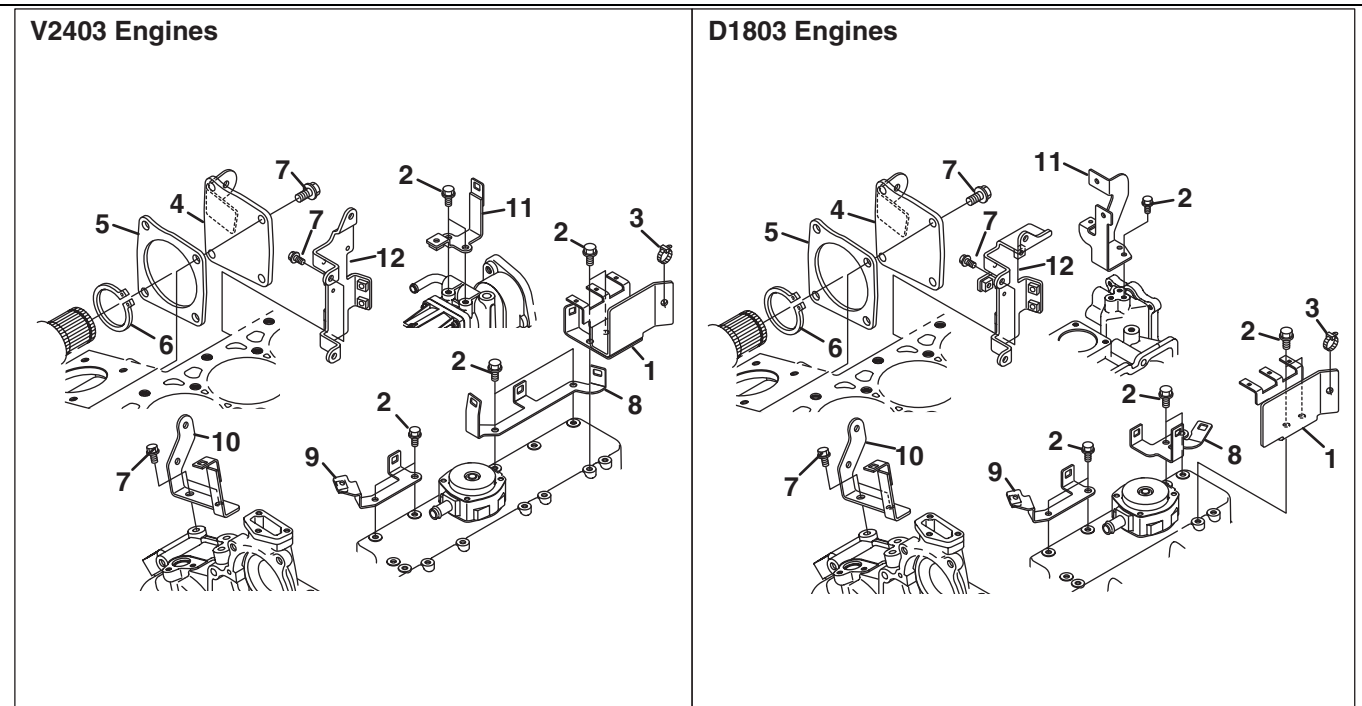

B - V2403-CR-E4B-TXN-1

C - D1803-CR-E4B-TXN-1

D - V2403-CR-E4B-TXN-3

E - V2403-CR-E5B-TXN-1

F - V2403-CR-E5B-TXN-2

- Used on all engines

39.1 Wire Harness Brackets

Engine	Item	Part No.	Qty.	Description	Serial Numbers/Notes
A B D	1	4297208	1	Bracket, Connector	
C	1	4318786	1	Bracket, Connector	
E F	3	4297264	1	Clip	
A B D	4	4297181	1	Cover, Fuel Camshaft	
A B D	5	4198321	1	Gasket	
A B D	6	594360	1	Cir-clip, External	
A B D	7	2811976	9	Bolt, Flange	
A B D	8	4297205	1	Bracket, Connector	
C	8	4318366	1	Bracket, Connector	
A B D	9	4306350	1	Bracket, Connector	
A B D	10	4297206	1	Bracket, Wire Harness 3	
C	10	10012659	1	Bracket, Wire Harness 3	
A B D	11	4297207	1	Bracket, Connector	
C	11	4318372	1	Bracket, Connector	
A B D	12	4297209	1	Bracket, Connector	
C	12	4318367	1	Bracket, Connector	
A B D	12	10013677	1	Bracket, Connector	