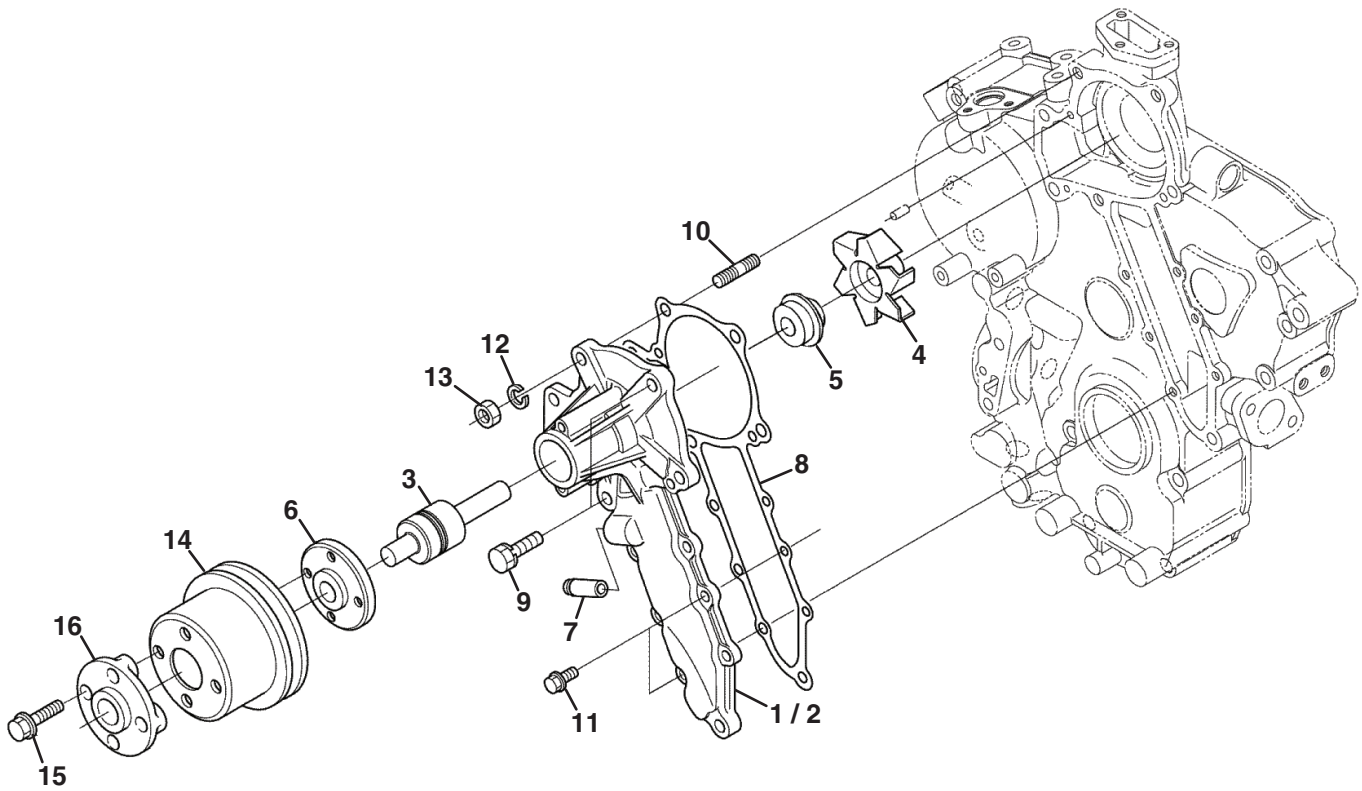

KUBOTA D1803/V2403

24.1 Water Pump

Engine	Item	Part No.	Qty.	Description	Serial Numbers/Notes
E F	1	4198319	1	Assembly Pump, Water	
	1	10013609	1	Assembly Pump, Water	
E F ABC EF ABC EF	2	4134374	1	• Body, Water Pump	
	3	4198211	1	• Bearing	
	4	4134375	1	• Impeller, Water Pump	
	5	4198323	1	• Assembly Seal, Mechanical	
	6	10013657	1	• Assembly Seal, Mechanical	
	7	4134377	1	• Flange, Pump, Water Shaft	
	8	4134380	1	• Pipe, Water Return	
	9	4134378	1	Gasket, Water Pump	
	10	594332	2	Bolt, Sems	
	11	4134379	1	Bolt, Stud	
	12	557366	6	Bolt, Flange	
	13	5002002	1	Washer, Spring Lock	
	14	550398	1	Hex. Nut	
	15	4198228	1	Pulley, Fan	
	16	4134384	4	Bolt, Flange	
	17	4134383	1	Collar, Fan	

A - V2403-CR-E4B-TXN-2

B - V2403-CR-E4B-TXN-1

C - D1803-CR-E4B-TXN-1

D - V2403-CR-E4B-TXN-3

E- V2403-CR-E5B-TXN-1

F- V2403-CR-E5B-TXN-2

- Used on all engines