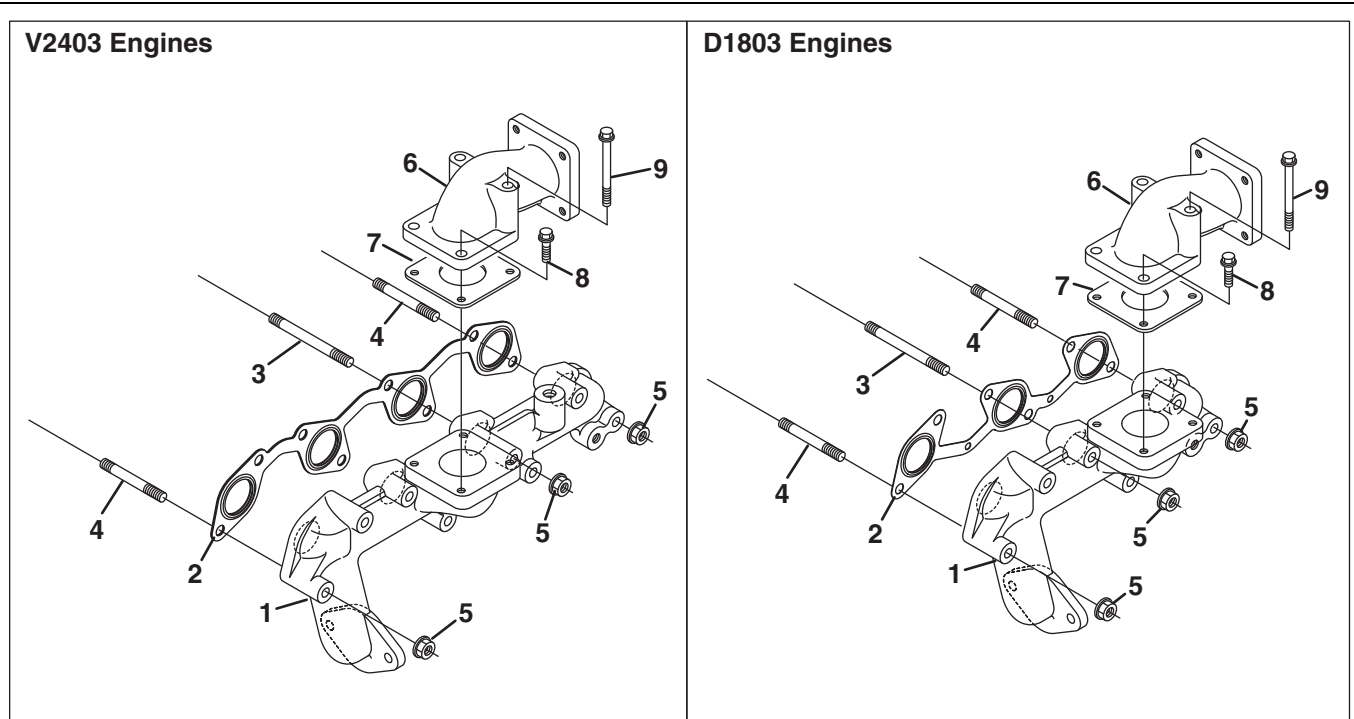

26.1 Exhaust Manifold

Engine	Item	Part No.	Qty.	Description	Serial Numbers/Notes
A B D	1	4306354	1	Manifold, Exhaust	
E F	1	4318348	1	Manifold, Exhaust	
A B D	2	4297231	1	Gasket, Ex-manifold	
C	2	4318350	1	Gasket, Ex-manifold	
E F	2	10012660	1	Gasket, Ex-manifold	
A B C	3	4306355	4 / 6	Stud	
D	3	686120	6	Stud, M8 x 25	
E F	3	10013661		Stud, M8 x 25	
A B C	4	4297248	2	Stud	
D	4	686127	2	Stud, M8 x 55	
E F	4	10013612		Stud, M8 x 55	
	5	4297135	6 / 8	Nut, Flange	
A B D	6	4306356	1	Flange, Muffler	
C	6	4318349	1	Flange, Muffler	
	7	4134436	1	Gasket, Muffler	
	8	594331	2	Bolt, Sems	
E F	8	10013664		Bolt, Flange	
	9	5003482	2	Bolt, Sems	
E F	9	10013665		Bolt, Flange	

A - V2403-CR-E4B-TXN-2

B - V2403-CR-E4B-TXN-1

C - D1803-CR-E4B-TXN-1

D - V2403-CR-E4B-TXN-3

E - V2403-CR-E5B-TXN-1

F - V2403-CR-E5B-TXN-2

- Used on all engines