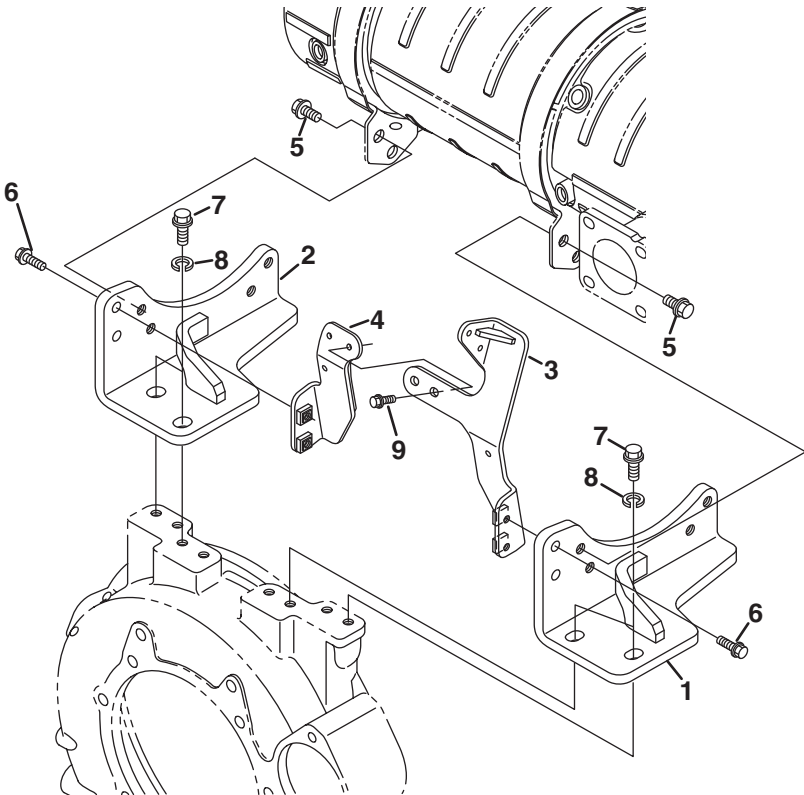

30.1 DPF Mounting Brackets

KUBOTA D1803/V2403

Engine	Item	Part No.	Qty.	Description	Serial Numbers/Notes
A B C D	1	4297187	1	Bracket, DPF	
E F	1	10012671		Bracket (DPF,1)	
A B C D	2	4297188	1	Bracket, DPF	
E F	2	10012672		Bracket (DPF,2)	
A B C D	3	4297189	1	Stay, DPF	
A B C D	4	4297190	1	Stay, DPF	
A B C	5	4251688	8	Bolt, Flange	
D	5	4322573	6	Bolt, Flange	
E F	5	10013616		Bolt, Flange	
A B C D	6	4137992	4	Bolt, Flange	
A B C	7	4297211	4	Bolt, Flange	
D	7	686100	4	Bolt, Flange	
E F	7	10013617		Bolt, Flange	
A B C	8	4297260	4	Washer	
A B C	9	4138249	1	Bolt, Flange	