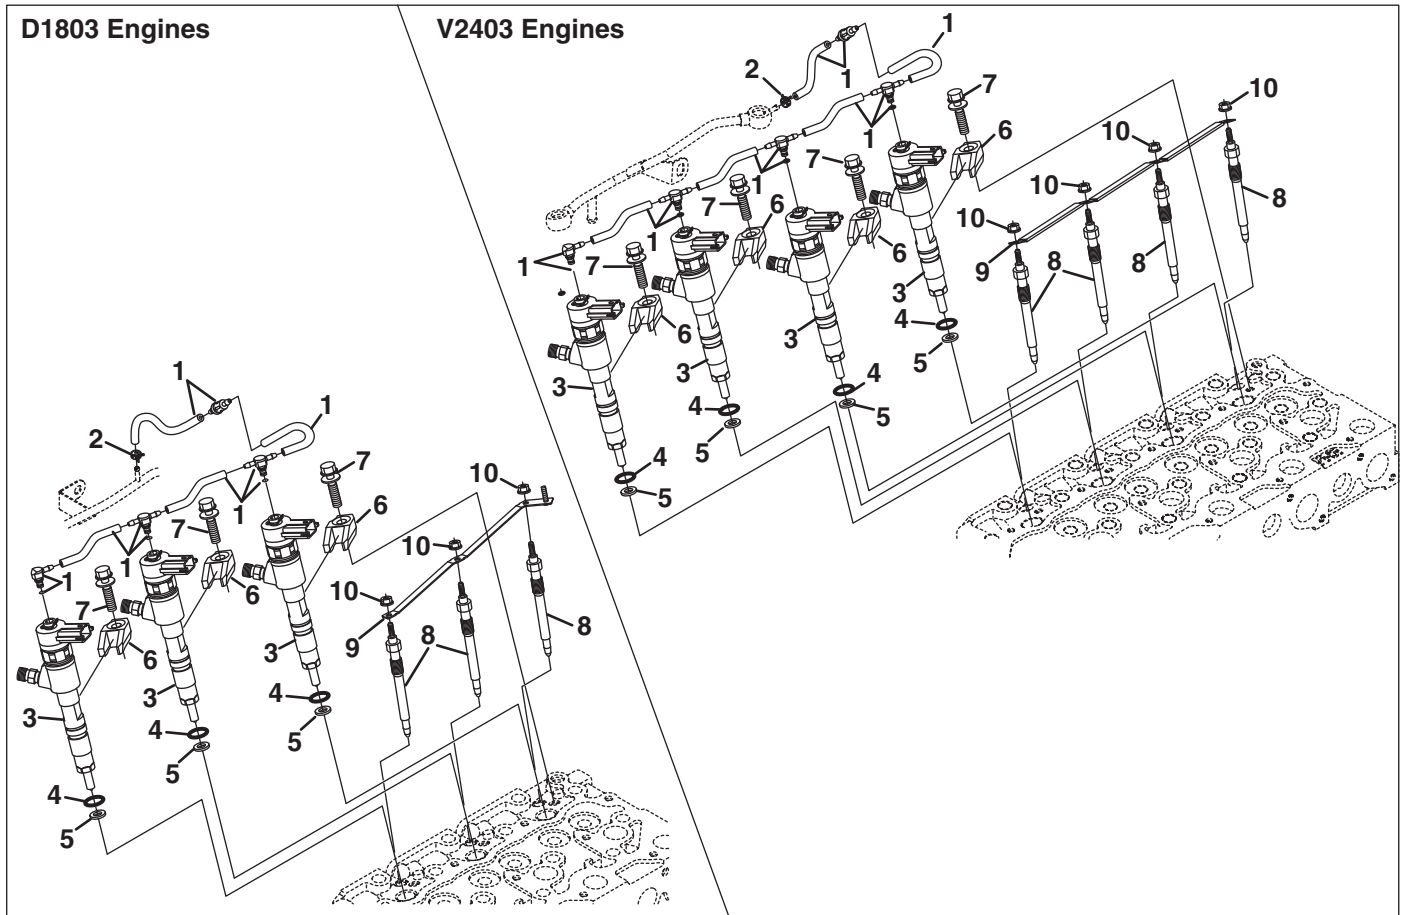

18.1 Injectors and Glow Plugs

Engine	Item	Part No.	Qty.	Description	Serial Numbers/Notes
A B E F C	1	4297143	1	Assembly Tube	
	1	4318360	1	Assembly, Tube	
	2	4297109	1	Clamp, Hose	
	3	4297198	3 / 4	Assembly Injector	
	4	4297153	3 / 4	O Ring	
A B C E F D	5	4251732	3 / 4	Gasket	
	6	4297151	3 / 4	Clamp, Injector	
	6	686134	4	Clamp, Injector	
A B E F C	7	4297152	3 / 4	Assembly Bolt	
	8	4289844	3 / 4	Glow Plug	
	9	4297159	1	Cord, Glow Plug	
A B E F C	9	4318368	1	Cord, Glow Plug	
	10	5001152	4	Nut, Flange	

A - V2403-CR-E4B-TXN-2

B - V2403-CR-E4B-TXN-1

C - D1803-CR-E4B-TXN-1

D - V2403-CR-E4B-TXN-3

E - V2403-CR-E5B-TXN-1

F - V2403-CR-E5B-TXN-2

- Used on all engines