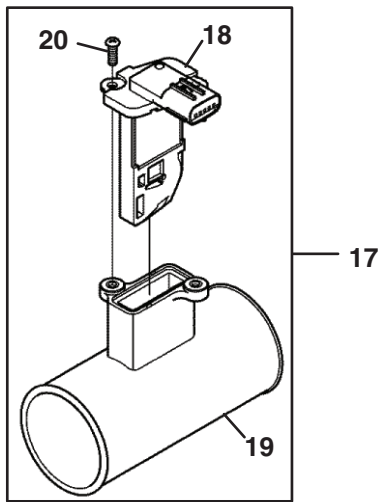

KUBOTA D1803/V2403

40.1 Loose Components

Engine	Item	Part No.	Qty.	Description	Serial Numbers/Notes
	1	4134436	1	Gasket, Muffler	
ABC EF	2	557367	1	Tank, Assembly, Reserve	
ABC EF	3	557984	1	• Cap	
ABC EF	4	2500815	1	• Packing	
ABC EF	5	557370	1	• Pipe, Water Over Flow	
ABC EF	6	557371	1	• Pipe, Water Over Flow	
ABC EF	7	553914	2	• Clip, Pipe	
ABC	8	557374	1	Stay, Reserve Tank	
ABC	9	4193880	2	Relay	Main Relay and Starter Relay
EF	9	10013679		Relay	
AB	10	4277151	1	Assembly ECU	
CDE F	10	4318325	1	Assembly ECU	
	11	4113986	1	Filter, Cartridge, Oil	
ABC	12	4136120	1	Adapter, Oil Filter	
ABC	13	4133240	1	Plug, Oil Filter	
ABC	14	4133241	1	O-ring	
ABC	15	4133242	1	O Ring	
ABC	16	4133243	1	Base, Oil Filter	
	17	4266170	1	Sensor, Assembly	
	18	4297131	1	• Sensor, Air Flow	
	19	4297177	1	• Pipe, Air Flow	
	20	4297103	2	• Screw, Pan Head, Phill	
D	21	686099	1	Reserve Tank Assembly	
D	22	2500814	1	• Cap	
D	23	2500815	1	• Packing	
D	24	686097	1	• Tube	
D	25	686104	1	• Hose, Rubber	
D	26	553914	2	• Clip, Pipe	
D	27	686098	1	• Pipe, Water Overflow	

A - V2403-CR-E4B-TXN-2

B - V2403-CR-E4B-TXN-1

C - D1803-CR-E4B-TXN-1

D - V2403-CR-E4B-TXN-3

E- V2403-CR-E5B-TXN-1

F- V2403-CR-E5B-TXN-2

- Used on all engines