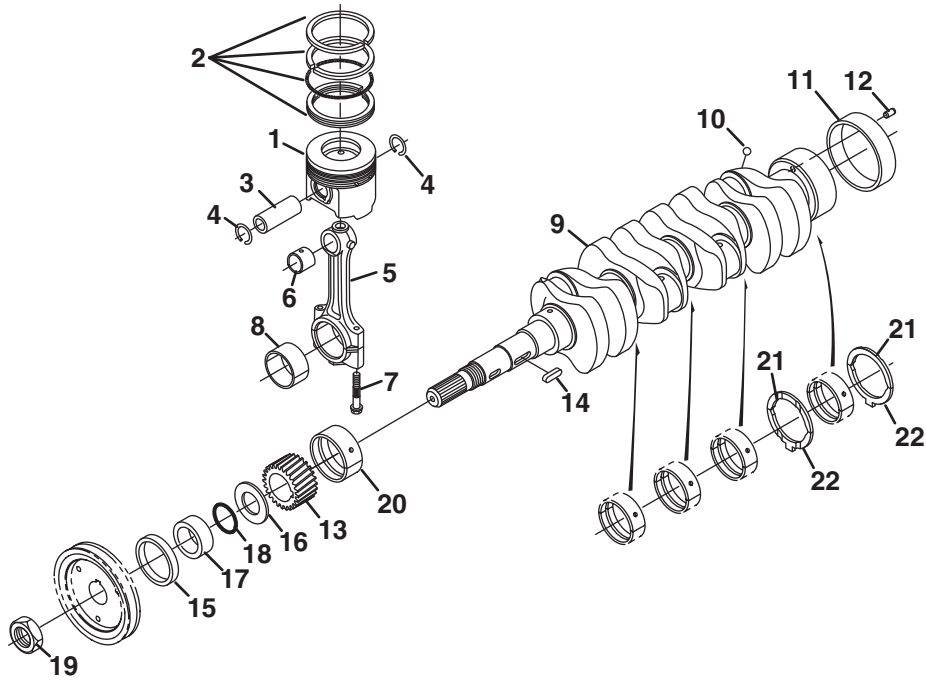

9.1 Piston and Crankshaft

V2403 Engines

D1803 Engines

Engine	Item	Part No.	Qty.	Description	Serial Numbers/Notes
A B D C E F A B E F	1	4306345	3 / 4	Piston	STD Set
	1	4306346	3 / 4	Piston	+0.25mm Set
	2	4289820	3 / 4	Ring, Piston, Assembly	STD Set
	2	4289821	3 / 4	Ring, Piston, Assembly	+0.25mm Set
	3	556964	3 / 4	Pin, Piston	
	4	4159662	3 / 8	Circlip, Int	
	5	556966	3 / 4	Rod, Connecting, Assembly	
	6	556967	3 / 4	• Bushing, Pin, Piston	
	7	557331	6 / 8	• Bolt, Rod, Connecting	Torque to 40-45 Nm
	8	556968	3 / 4	• Metal, Std. Crank Pin	STD Set
	8	556969	3 / 4	Metal, -0.20mm Crank Pin	-0.20mm Set
	8	556970	3 / 4	Metal, -0.40mm Set Crank Pin	-0.40mm Set
	9	4289835	1	Crankshaft, Comp	
	9	4318320	1	Crankshaft, Comp	
	9	10012655	1	Crankshaft, Comp	
	10	2500953	4	• Ball 1/4	
	11	553095	1	• Bushing, Crankshaft	
	12	4198236	1	Pin, Straight	
	13	4306347	1	Gear, Crankshaft	
	14	4198165	1	Feather Key	
	15	4297251	1	Seal, Oil	
	16	556975	1	Oil Slinger	
	17	553088	1	Collar, Crankshaft	
	18	594367	1	O Ring	
	19	553089	1	Nut, Crankshaft	
	20	4134242	1	Metal, Std. Crankshaft	STD Set
	20	4134243	1	Metal, -0.20mm Crankshaft	-0.20mm Set
	20	4134244	1	Metal, -0.40mm Set Crankshaft	-0.40mm Set
	21	4134245	2	Metal, Std. Side	STD Set
	21	4134246	2	Metal, +0.20mm Side	+0.20mm Set
21	4134247	2	Metal, +0.40mm Side	+0.40mm Set	
22	4134248	2	Metal, Std. Side	STD Set	
22	4134249	2	Metal, +0.20mm Side	+0.20mm Set	
22	4134250	2	Metal, +0.40mm Side	+0.40mm Set	
A B D E F		4198367	1	Kit Metal, STD Engine	Includes Items marked
C		4318322	1	Kit Metal, STD Engine	Includes Items marked
A B D E F		4198368	1	Kit Metal, ± 0.20mm Engine	Includes Items marked
C		4318323	1	Kit Metal, ± 0.20mm Engine	Includes Items marked
A B D E F		4198369	1	Kit Metal, ± 0.40mm Engine	Includes Items marked
C		4318324	1	Kit Metal, ± 0.40mm Engine	Includes Items marked