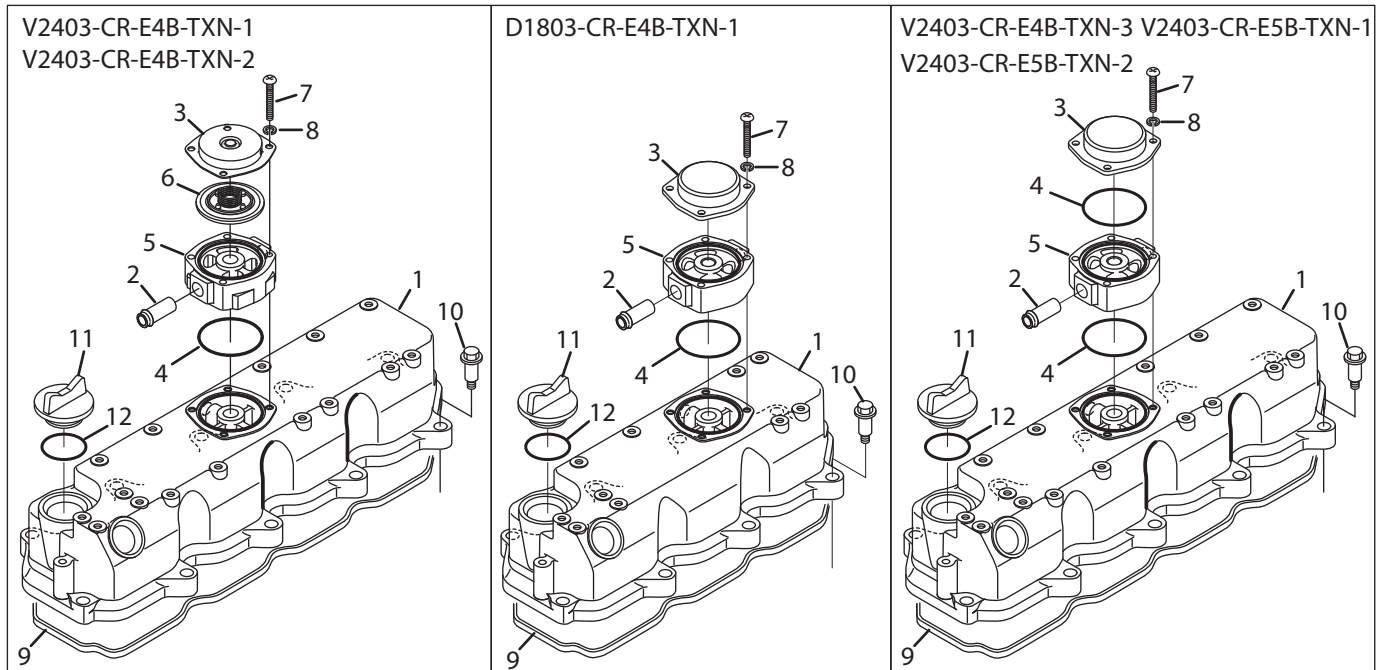

6.1 Head Cover

Engine	Item	Part No.	Qty.	Description	Serial Numbers/Notes
A B D	1	4297178	1	Cover, Assembly, Head, Cylinder	
EF	1	4318351	1	Cover, Assembly, Head, Cylinder	
C	2	4134204	1	• Pipe, Water Return	
EF	3	10013582	1	• Pipe, Water Return	
A B	4	4145911	1	• Cover, Breather	
C D	4	4318312	1	• Cover, Breather	
EF	4	10013583	1	• Cover, Breather	
	5	4134206	2	• O Ring, Breather	
A B	6	4297179	1	• Spacer, Breather	
C	6	4318334	1	• Spacer, Breather	
D	6	686117	1	• Spacer, Breather	
E F	6	10013582	1	• Spacer, Breather	
A B	7	4145912	1	• Comp Valve, Breather	
	8	4297104	4	• Screw, Pan Head, Phill	
	9	550407	4	• Washer, Spring Lock	
A B D	10	4134208	1	Gasket, Head Cover	
C	10	4318309	1	Gasket, Head Cover	
	11	4134209	8 / 10	Bolt	
	12	4134210	1	Plug, Oil Filler	
	13	4134211	1	O-Ring	

A - V2403-CR-E4B-TXN-2

B - V2403-CR-E4B-TXN-1

C - D1803-CR-E4B-TXN-1

D - V2403-CR-E4B-TXN-3

E - V2403-CR-E5B-TXN-1

F - V2403-CR-E5B-TXN-2

- Used on all engines