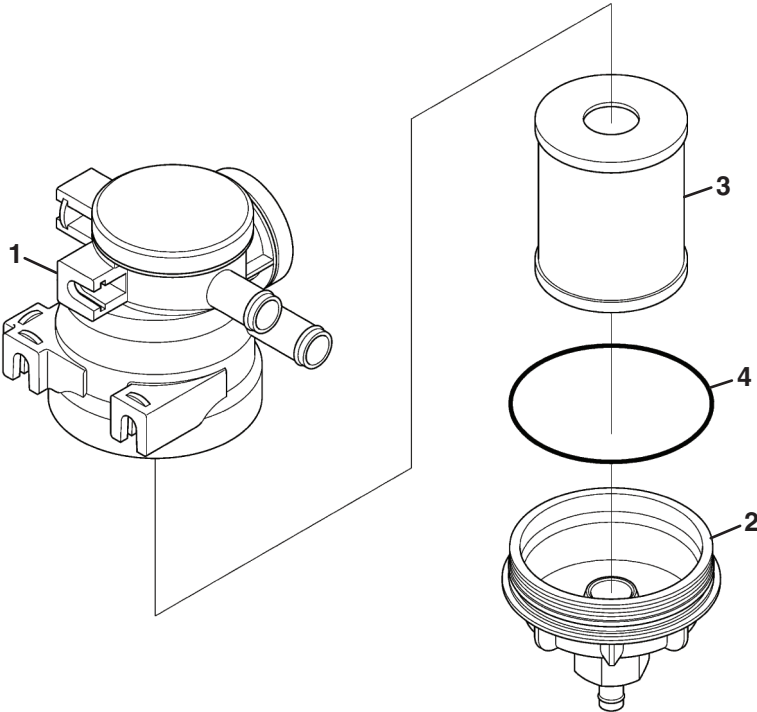

KUBOTA D1803/V2403

34.1 Oil Separator Breakdown

KUBOTA D1803/V2403

Engine	Item	Part No.	Qty.	Description	Serial Numbers/Notes
A B D E F C	1	4297173	1	Assembly Separator	
	1	4318327	1	Assembly Separator	
	2	N/S	1	• Base, Separator	
	3	4297137	1	• Element, Kit	
	4	4297136	1	• • O Ring	

A - V2403-CR-E4B-TXN-2

B - V2403-CR-E4B-TXN-1

C - D1803-CR-E4B-TXN-1

D - V2403-CR-E4B-TXN-3

E - V2403-CR-E5B-TXN-1

F - V2403-CR-E5B-TXN-2

- Used on all engines