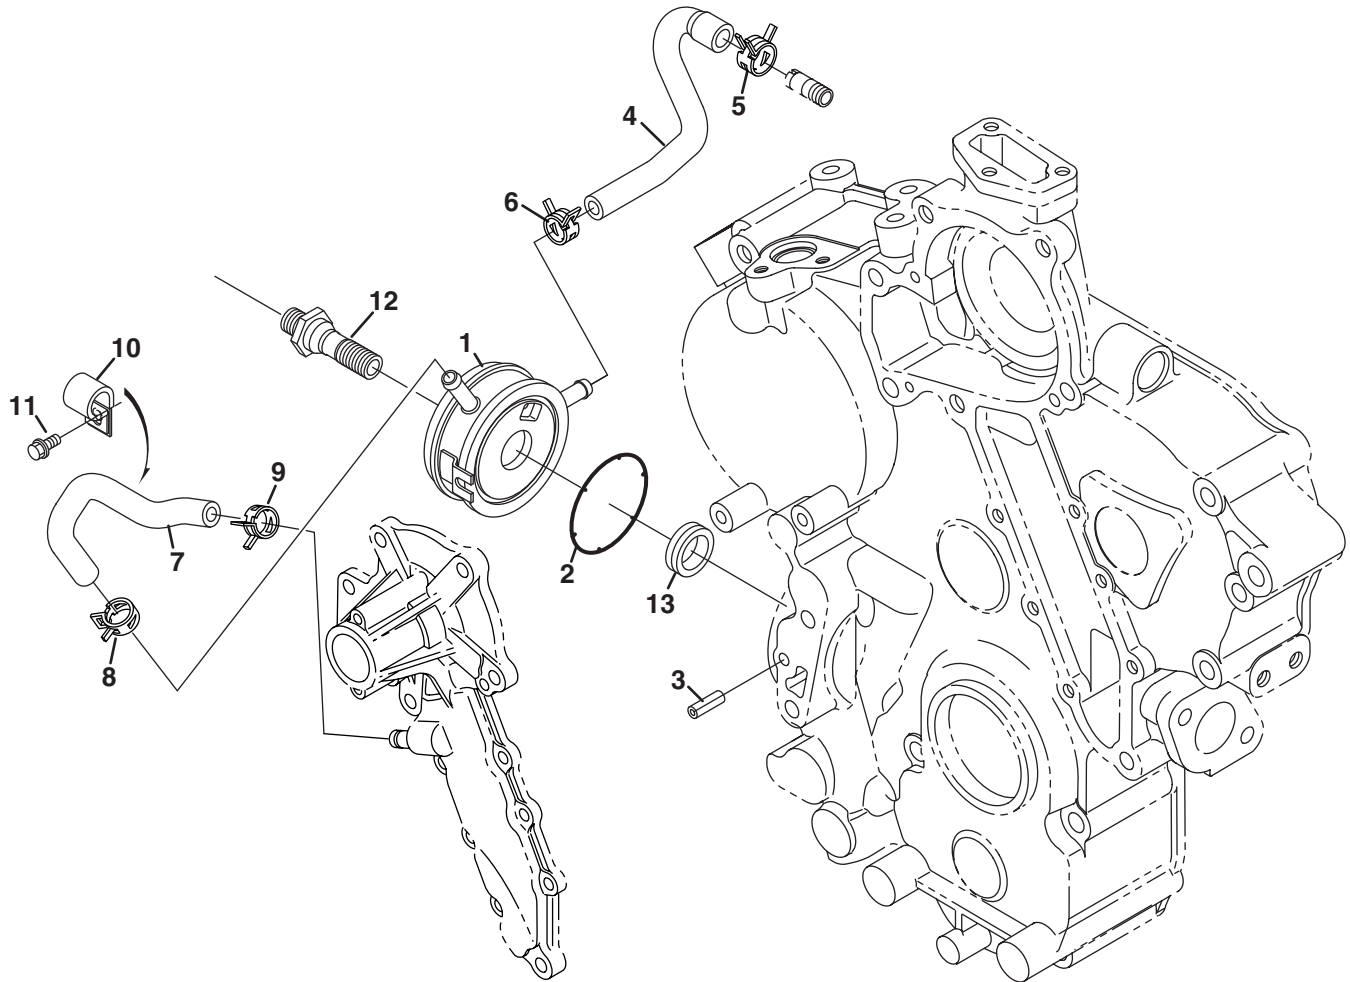

KUBOTA D1803/V2403

35.1 Oil Cooler

KUBOTA D1803/V2403

Engine	Item	Part No.	Qty.	Description	Serial Numbers/Notes
	1	4297121	1	Cooler, Oil, Assembly	
	2	4297122	1	• Packing	
	3	4198164	1	Roller Pin	
	4	4134429	1	Hose, Oil Cooler	
	5	4134368	1	Band, Hose	
	6	2501011	1	Band, Pipe	
	7	4297193	1	Hose, Oil Cooler	
	8	2501011	1	Band, Pipe	
	9	2501011	1	Band, Pipe	
	10	4297194	1	Clamp	
	11	4138249	1	Bolt, Flange	
	12	4134212	1	Connector	
	13	4297123	1	Collar	

A - V2403-CR-E4B-TXN-2

B - V2403-CR-E4B-TXN-1

C - D1803-CR-E4B-TXN-1

D - V2403-CR-E4B-TXN-3

E - V2403-CR-E5B-TXN-1

F - V2403-CR-E5B-TXN-2

- Used on all engines