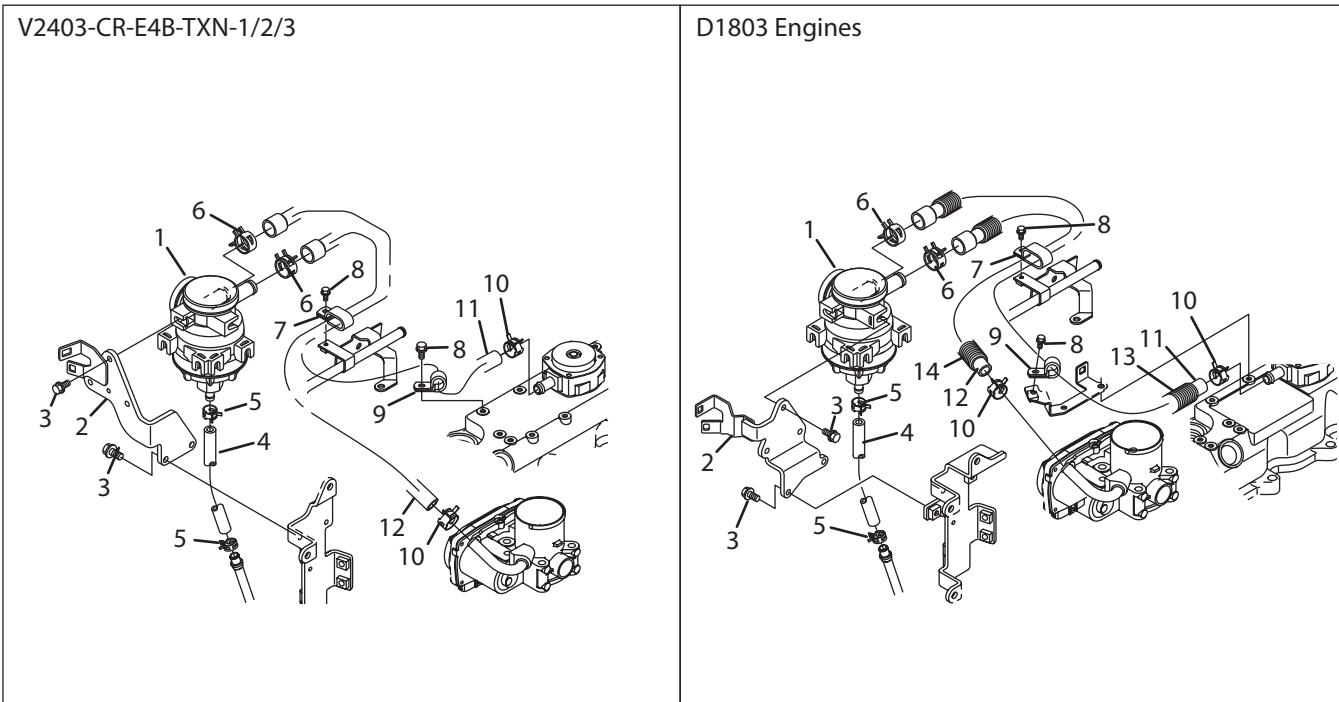

KUBOTA D1803/V2403

33.1 Oil Separator

Engine	Item	Part No.	Qty.	Description	Serial Numbers/Notes
A B D	1	4297173	1	Assembly Separator	
C	1	4318327	1	Assembly Separator	
A B D	2	4297174	1	Bracket, Separator	
C	2	4318340	1	Bracket, Separator	
	3	557366	5	Bolt, Flange	
A B D	4	4297175	1	Tube, Oil Return	
C	4	4318342	1	Tube, Oil Return	
	5	4297112	2	Clamp, Hose	
	6	5003612	2	Clamp, Hose	
	7	4306362	2	Clamp, Hose	
	8	4138249	3	Bolt, Flange	
	9	4306363	1	Clamp, Hose	
	10	4198166	2	Clamp, Hose	
A B D	11	4306364	1	Tube, Oil Separator	
C	11	4318344	1	Tube, Oil Separator	
A B D	12	4306365	1	Tube, Oil Separator	
C	12	4318345	1	Tube, Oil Separator	
C	13	4318358	1	Tube, Pipe	
C	14	4318359	1	Tube, Pipe	

A - V2403-CR-E4B-TXN-2

B - V2403-CR-E4B-TXN-1

C - D1803-CR-E4B-TXN-1

D - V2403-CR-E4B-TXN-3

E - V2403-CR-E5B-TXN-1

F - V2403-CR-E5B-TXN-2

- Used on all engines