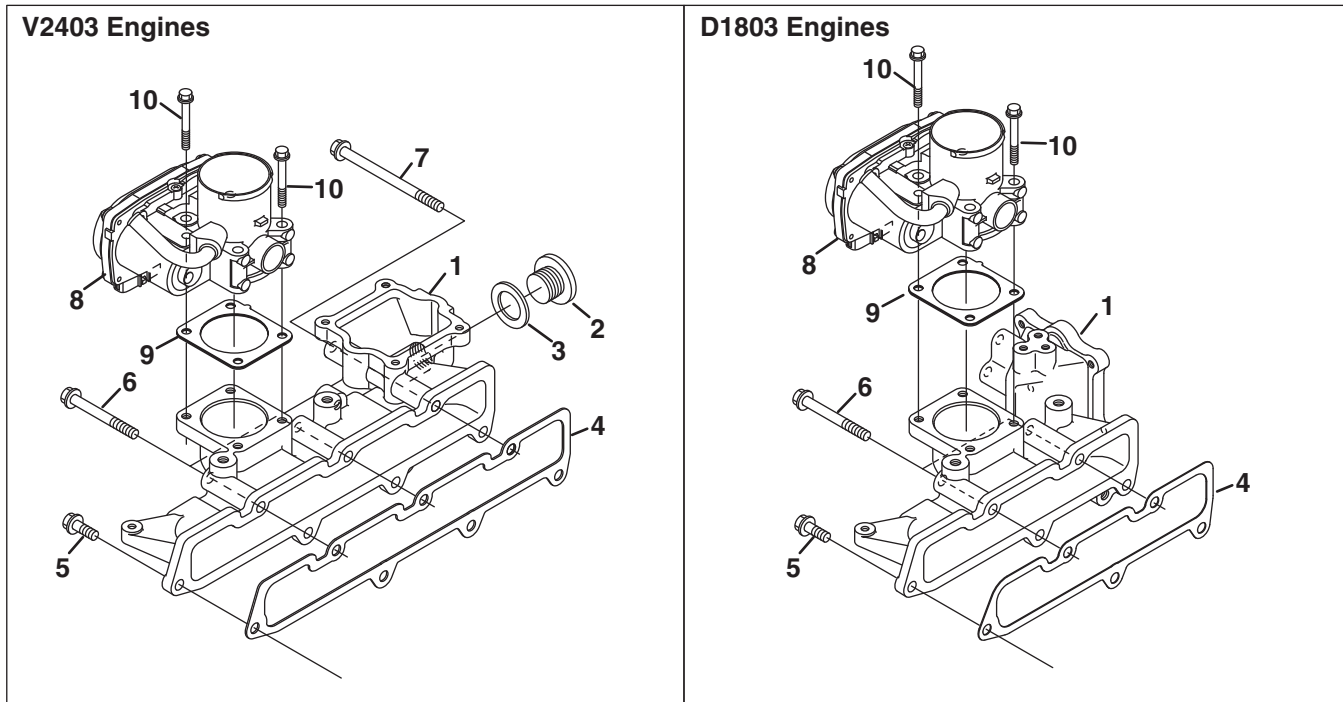

KUBOTA D1803/V2403

25.1 Inlet Manifold

Engine	Item	Part No.	Qty.	Description	Serial Numbers/Notes
A B D E F	1	4297230	1	Assembly Manifold, Inlet	
	1	4318346	1	Assembly Manifold, Inlet	
A B D E F	2	4297249	1	• Plug	
A B D E F	3	4297106	1	• Gasket	
A B D E F	4	4297140	1	Gasket, Inlet Manifold	
	4	4318347	1	Gasket, Inlet Manifold	
A B D E F	5	4137820	3 / 4	Bolt, Flange	
	6	4138218	2	Bolt, Flange	
A B D E F	7	4297101	1	Bolt, Flange	
	8	4306353	1	Assembly Throttle Valve	
	9	4297139	1	Gasket, Inlet Flange	
	10	4306352	4	Bolt, Flange	

A - V2403-CR-E4B-TXN-2

B - V2403-CR-E4B-TXN-1

C - D1803-CR-E4B-TXN-1

D - V2403-CR-E4B-TXN-3

E - V2403-CR-E5B-TXN-1

F - V2403-CR-E5B-TXN-2

- Used on all engines