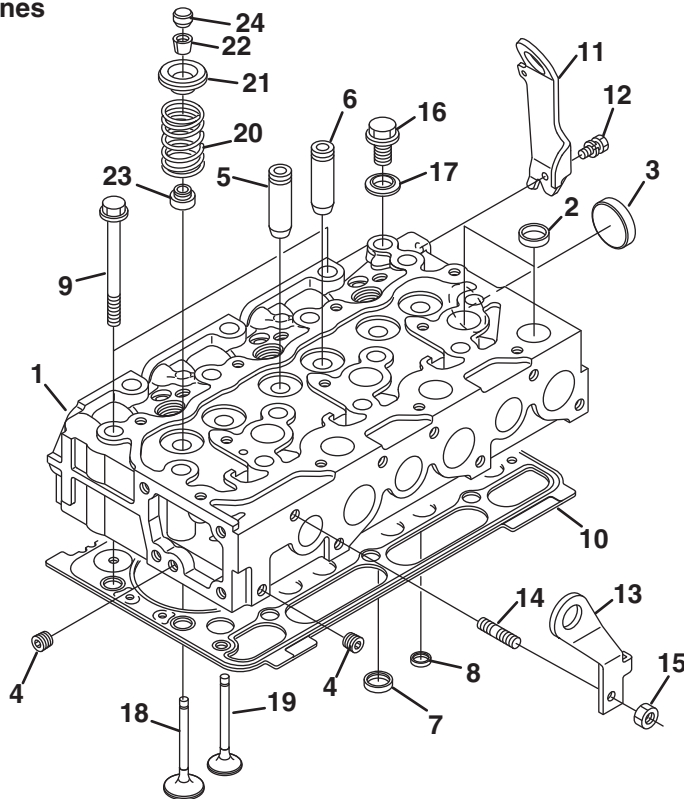

4.1 Cylinder Head

V2403 Engines

D1803 Engines

Engine	Item	Part No.	Qty.	Description	Serial Numbers/Notes
AB	1	4306344	1	Comp. Cylinder Head	
C	1	4318339	1	Comp. Cylinder Head	
D	1	686107	1	Comp. Cylinder Head	
EF	1	10013632	1	Comp. Cylinder Head	
	2	552976	9 / 12	• Plug, Cup Type	
	3	552977	1	• Plug, Cup Type	
	4	552978	2	• Plug	
ABC D	5	4289852	3 / 4	• Guide, Valve, Inlet	
	5	10013575	4	• Guide, Valve, Inlet	
ABC D	6	556927	3 / 4	• Guide, Exhaust Valve	
	6	10013576	4	• Guide, Exhaust Valve	
ABC D	7	4289807	3 / 4	• Seat, Inlet Valve	
	7	10013633	4	• Seat, Inlet Valve	
ABC D	8	4289806	3 / 4	• Seat, Exhaust Valve	
	8	10013634	4	• Seat, Exhaust Valve	
ABC D	9	556928	14 / 18	Bolt, Head, Cylinder	
	10	10013577	18	Bolt, Head, Cylinder	
ABD	11	4198329	1	Gasket, 1.15 mm Cylinder Head	
C	11	4318315	1	Gasket, 1.15 mm Cylinder Head	
EF	11	10013578	1	Gasket, 1.15 mm Cylinder Head	
ABD	11	4198328	1	Gasket, 1.20 mm Cylinder Head	
C	11	4318314	1	Gasket, 1.20 mm Cylinder Head	
EF	11	10012644	1	Gasket, 1.20 mm Cylinder Head	
ABD	11	4198330	1	Gasket, 1.25 mm Cylinder Head	
C	11	4318316	1	Gasket, 1.25 mm Cylinder Head	
EF	11	10012645	1	Gasket, 1.25 mm Cylinder Head	
ABD	11	4198331	1	Gasket, 1.30 mm Cylinder Head	
C	11	4318317	1	Gasket, 1.30 mm Cylinder Head	
EF	11	10012646	1	Gasket, 1.30 mm Cylinder Head	
ABD	11	4198332	1	Gasket, 1.35 mm Cylinder Head	
C	11	4318318	1	Gasket, 1.35 mm Cylinder Head	
EF	11	10012647	1	Gasket, 1.35 mm Cylinder Head	
ABD	12	4297169	1	Hook, Engine, Rear	
C	12	4318337	1	Hook, Engine, Rear	
EF	12	10012648	1	Hook, Engine, Rear	
	13	4289891	1	Bolt, Sems	