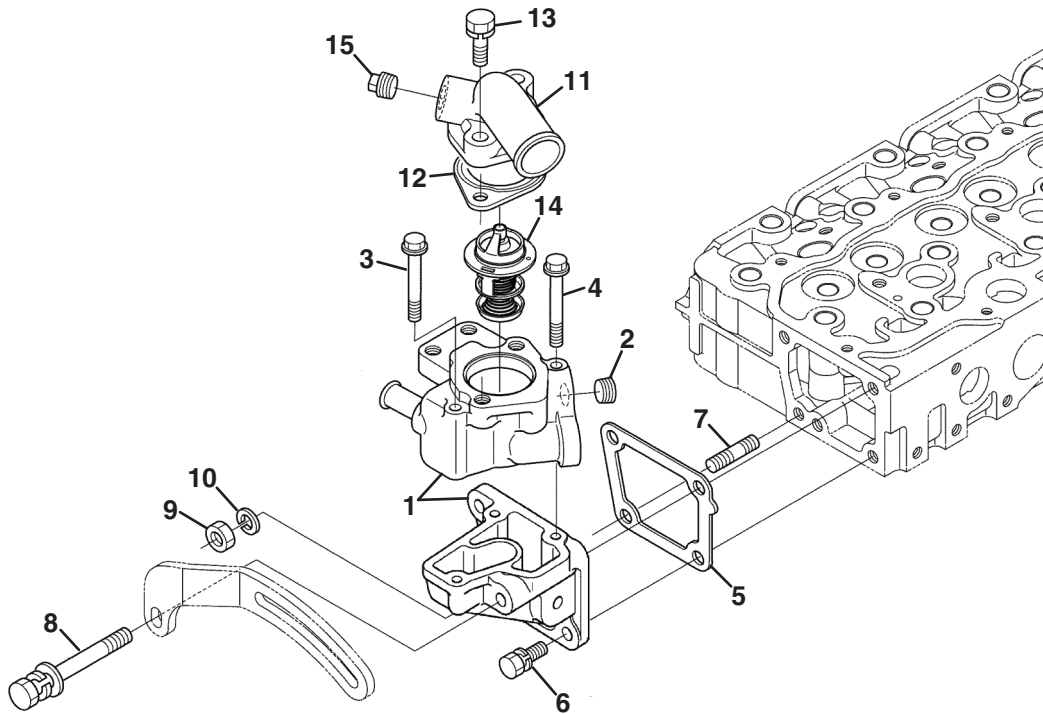

KUBOTA D1803/V2403

22.1 Water Flange and Thermostat

Engine	Item	Part No.	Qty.	Description	Serial Numbers/Notes
A B C F	1	4297119	1	Comp. Flange, Water	
D	1	686109	1	Comp. Flange, Water	
E	1	10013608	1	Comp. Flange, Water	
A B C E F	2	4134361	1	• Plug	
D	2	4198241	1	• Plug	
	3	4134362	2	• Bolt, Flange	
	4	4134363	1	• Bolt, Flange	
	5	4134364	1	Gasket, Flange, Water	
	6	4113985	2	Bolt, Sems	
	7	553024	1	Stud	
	8	4134365	1	Bolt	
	9	550398	1	Hex. Nut	
	10	5002002	1	Washer, Spring Lock	
	11	4134369	1	Cover, Thermostat	
	12	4134370	1	Gasket, Thermostat	
	13	594334	2	Bolt, Sems	
	14	4289863	1	Assembly Thermostat	
	15	4134361	1	Plug	

A - V2403-CR-E4B-TXN-2

B - V2403-CR-E4B-TXN-1

C - D1803-CR-E4B-TXN-1

D - V2403-CR-E4B-TXN-3

E - V2403-CR-E5B-TXN-1

F - V2403-CR-E5B-TXN-2

- Used on all engines