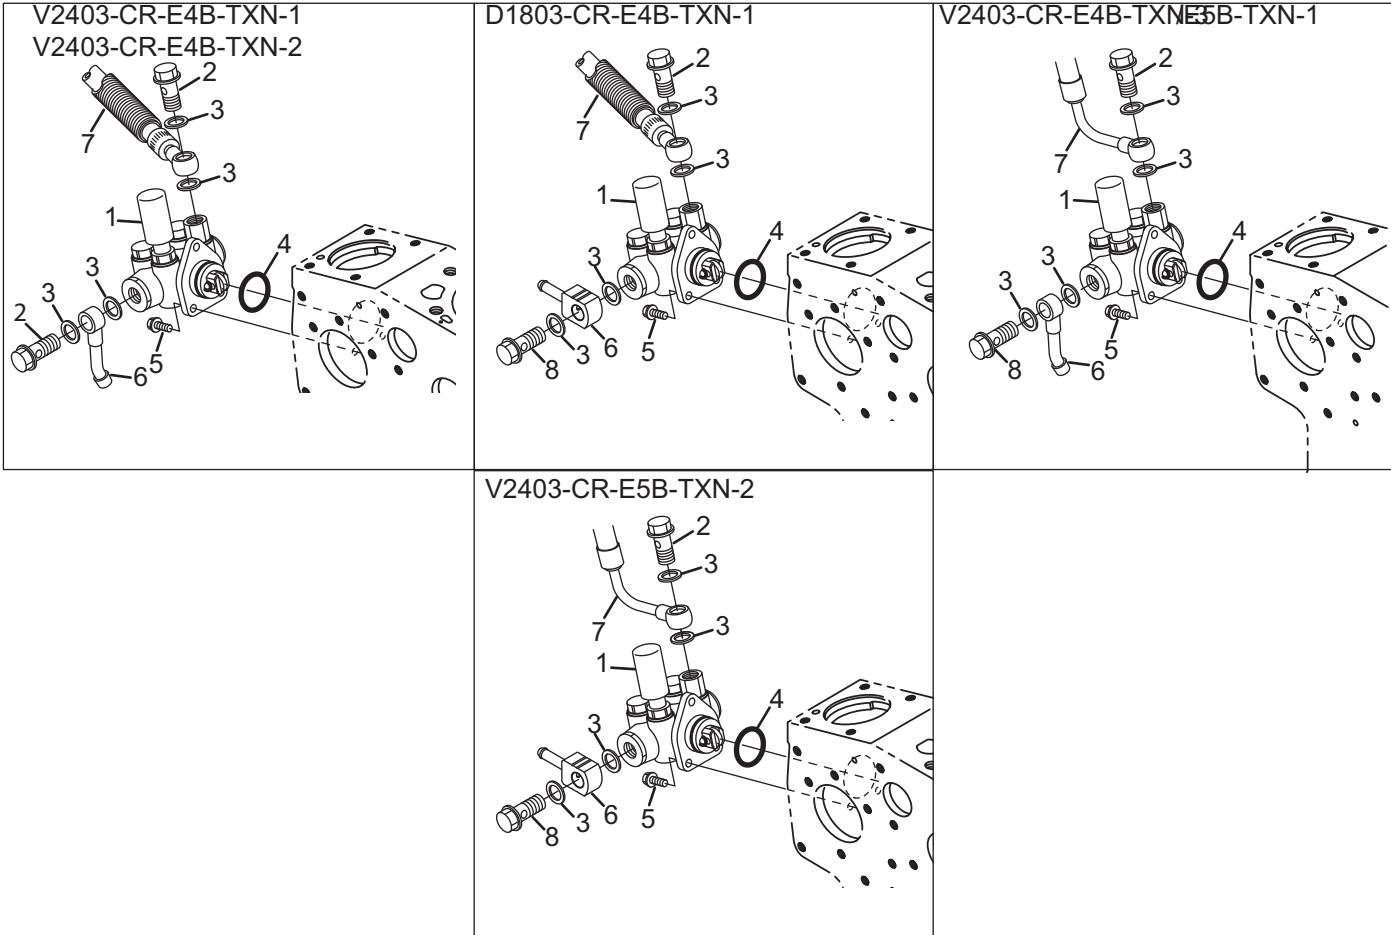

14.1 Injection Pump

Engine	Item	Part No.	Qty.	Description	Serial Numbers/Notes
A B E F C D	1	4297266	1	Pump, Assembly Fuel	See 15.1 for other end of hose. See 15.1 for other end of hose.
	2	4297167	2	Eye Bolt	
	2	4297167	1	Eye Bolt	
	3	4297146	4	Gasket	
	4	4297115	1	O Ring	
A B D E C F A B C D A B C A B C D C D	5	557366	3	Bolt, Flange	
	6	4297114	1	Pipe	
	6	4318330	1	Bolt, Joint	
	6	4318311	1	Joint, Pipe	
	7	4297265	1	Assy, Fuel Hose	
	7	686105	1	Assy, Fuel Hose	
		4318328	1	• Tube, Pipe	
		4306366	1	• Hose, Fuel	
	6863131	1	• Hose, Fuel		
8	4318311	1	Joint, Pipe		
8	4318330	1	Joint, Pipe		