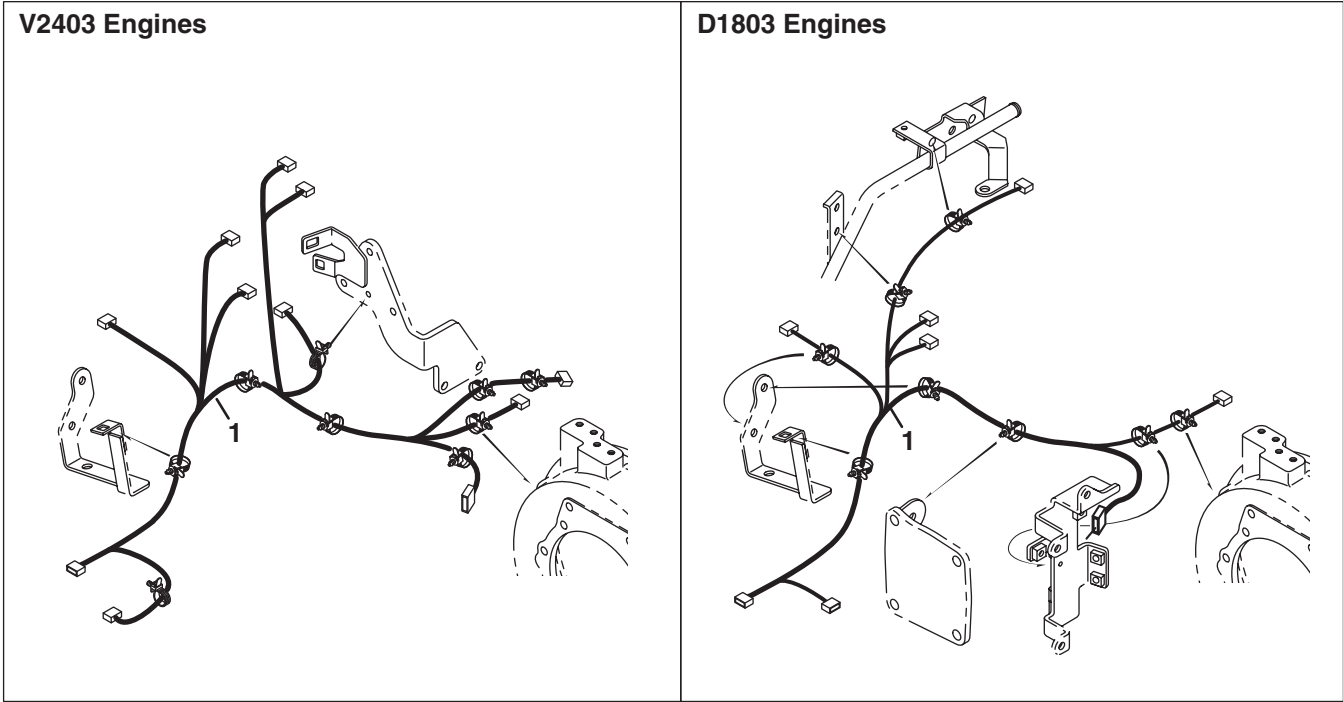

KUBOTA D1803/V2403

38.1 Engine Wire Harness

Engine	Item	Part No.	Qty.	Description	Serial Numbers/Notes
A B D	1	4304349	1	Harness, Engine Wire	
C	1	4318310	1	Harness, Engine Wire	
E F	1	10013675	1	Harness, Engine Wire	

A - V2403-CR-E4B-TXN-2

B - V2403-CR-E4B-TXN-1

C - D1803-CR-E4B-TXN-1

D - V2403-CR-E4B-TXN-3

E - V2403-CR-E5B-TXN-1

F - V2403-CR-E5B-TXN-2

- Used on all engines