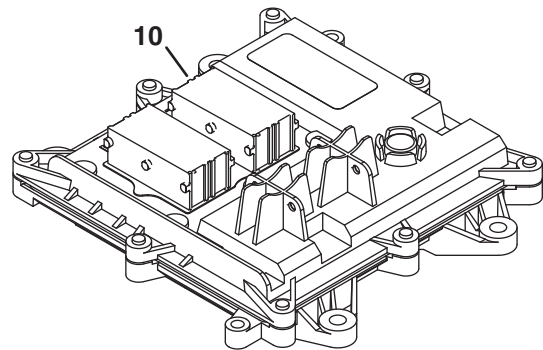

40.1 Loose Components

Engine	Item	Part No.	Qty.	Description	Serial Numbers/Notes
	1	4134436	1	Gasket, Muffler	
ABC EF	2	557367	1	Tank, Assembly, Reserve	
ABC EF	3	557984	1	• Cap	
ABC EF	4	2500815	1	• Packing	
ABC EF	5	557370	1	• Pipe, Water Over Flow	
ABC EF	6	557371	1	• Pipe, Water Over Flow	
ABC EF	7	553914	2	• Clip, Pipe	
ABC	8	557374	1	Stay, Reserve Tank	
ABC	9	4193880	2	Relay	Main Relay and Starter Relay
EF	9	10013679		Relay	
AB	10	4277151	1	Assembly ECU	
CDE F	10	4318325	1	Assembly ECU	
	11	4113986	1	Filter, Cartridge, Oil	
ABC	12	4136120	1	Adapter, Oil Filter	
ABC	13	4133240	1	Plug, Oil Filter	
ABC	14	4133241	1	O-ring	
ABC	15	4133242	1	O Ring	
ABC	16	4133243	1	Base, Oil Filter	
	17	4266170	1	Sensor, Assembly	
	18	4297131	1	• Sensor, Air Flow	
	19	4297177	1	• Pipe, Air Flow	
	20	4297103	2	• Screw, Pan Head, Phill	
D	21	686099	1	Reserve Tank Assembly	
D	22	2500814	1	• Cap	
D	23	2500815	1	• Packing	
D	24	686097	1	• Tube	
D	25	686104	1	• Hose, Rubber	
D	26	553914	2	• Clip, Pipe	
D	27	686098	1	• Pipe, Water Overflow	