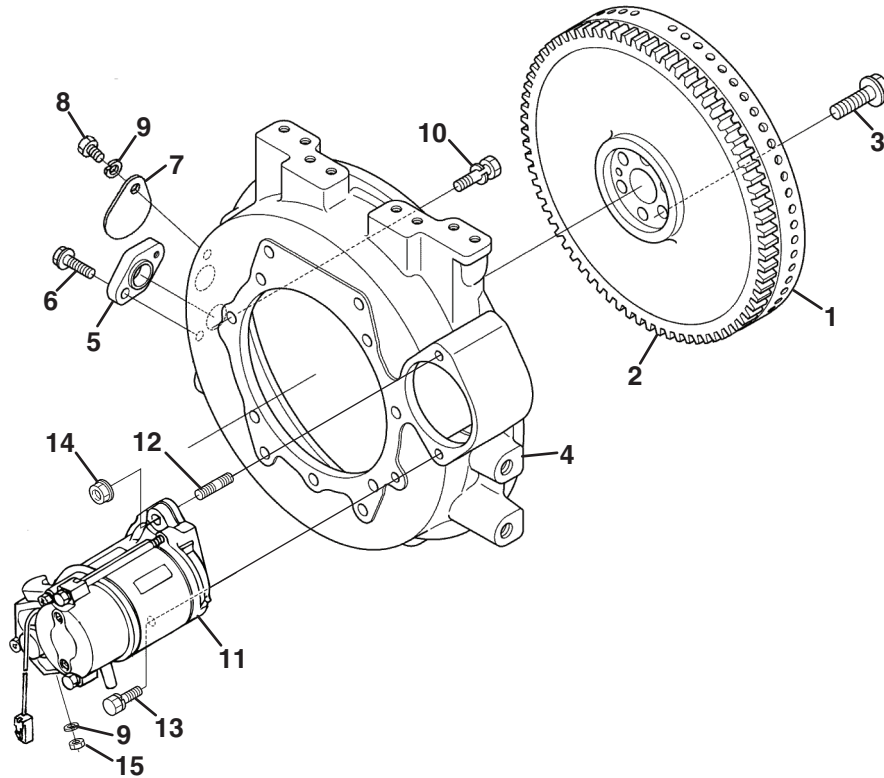

11.1 Flywheel Housing

Engine	Item	Part No.	Qty.	Description	Serial Numbers/Notes
A B E F C	1	4297192	1	Flywheel, Comp	See 12.1 for Service Parts
	1	4318357	1	Flywheel, Comp	
	2	4198239	1	• Gear, Ring	
	3	4198377	6	Bolt, Flywheel	
	4	4297172	1	Housing, Comp, Flywheel	
	5	4297201	1	• Bracket, Sensor	
	6	4137820	1	• Bolt, Flange	
	7	553102	1	Cover	
	8	594338	1	Hex. Bolt	
	9	5002002	2	Washer, Spring Lock	
10	4134252	11	Bolt		
A B C	11	4198229	1	Assembly Starter	
D	11	686092	1	Assembly Starter	
E F	11	10013585	1	Assembly Starter	
	12	4297100	1	Bolt, Stud	
	13	594337	1	Bolt, Sems	
	14	4251684	1	Nut, Flange	
	15	553851	1	Hex. Nut	

A - V2403-CR-E4B-TXN-2
D - V2403-CR-E4B-TXN-3

B - V2403-CR-E4B-TXN-1
E - V2403-CR-E5B-TXN-1
F - V2403-CR-E5B-TXN-2

C - D1803-CR-E4B-TXN-1
- Used on all engines