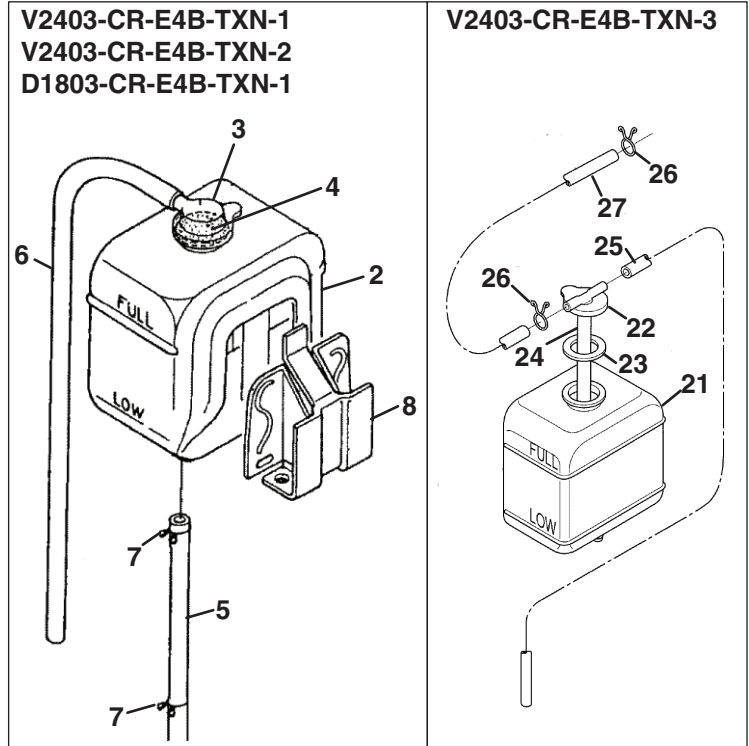

40.1 Loose Components

Engine	Item	Part No.	Qty.	Description	Serial Numbers/Notes
	1	4134436	1	Gasket, Muffler	
ABC EF	2	557367	1	Tank, Assembly, Reserve	
ABC EF	3	557984	1	• Cap	
ABC EF	4	2500815	1	• Packing	
ABC EF	5	557370	1	• Pipe, Water Over Flow	
ABC EF	6	557371	1	• Pipe, Water Over Flow	
ABC EF	7	553914	2	• Clip, Pipe	
ABC	8	557374	1	Stay, Reserve Tank	
ABC	9	4193880	2	Relay	Main Relay and Starter Relay
EF	9	10013679		Relay	
AB	10	4277151	1	Assembly ECU	
CDE F	10	4318325	1	Assembly ECU	
	11	4113986	1	Filter, Cartridge, Oil	
ABC	12	4136120	1	Adapter, Oil Filter	
ABC	13	4133240	1	Plug, Oil Filter	
ABC	14	4133241	1	O-ring	
ABC	15	4133242	1	O Ring	
ABC	16	4133243	1	Base, Oil Filter	
	17	4266170	1	Sensor, Assembly	
	18	4297131	1	• Sensor, Air Flow	
	19	4297177	1	• Pipe, Air Flow	
	20	4297103	2	• Screw, Pan Head, Phill	
D	21	686099	1	Reserve Tank Assembly	
D	22	2500814	1	• Cap	
D	23	2500815	1	• Packing	
D	24	686097	1	• Tube	
D	25	686104	1	• Hose, Rubber	
D	26	553914	2	• Clip, Pipe	
D	27	686098	1	• Pipe, Water Overflow	