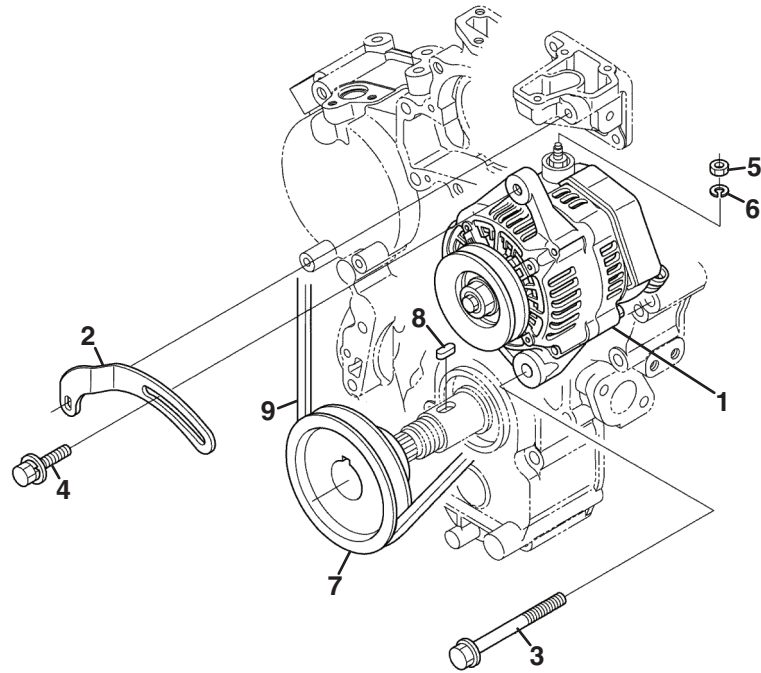

Engine	Item	Part No.	Qty.	Description	Serial Numbers/Notes
	1	5000938	1	Alternator, Assembly	See 21.1 for Service Parts
	2	4134319	1	Stay, Dynamo	
	3	4289799	1	Bolt, Flange	
	4	4134321	1	Bolt, W Sems	
	5	550395	1	Hex. Nut	
	6	834287	1	Washer, Spring Lock	
A B F	7	4134322	1	Pulley, Fan Drive	Use rear pulley for alternator belt
C	7	4318321	1	Pulley, Fan Drive	
D	7	686112	1	Pulley, Fan Drive Double	
E	7	10013599	1	Pulley, Fan Drive	
	8	594374	1	Key, Feather	
A B	9	4297258	1	Belt, V	
C	9	4138120	1	Belt, V	
D	9	4370226	1	Belt, V	
E	9	10013600	1	Belt, V	39" option
E	9	10013601	1	Belt, V	39.5" option
F	9	10012637	1	Belt, V	41"