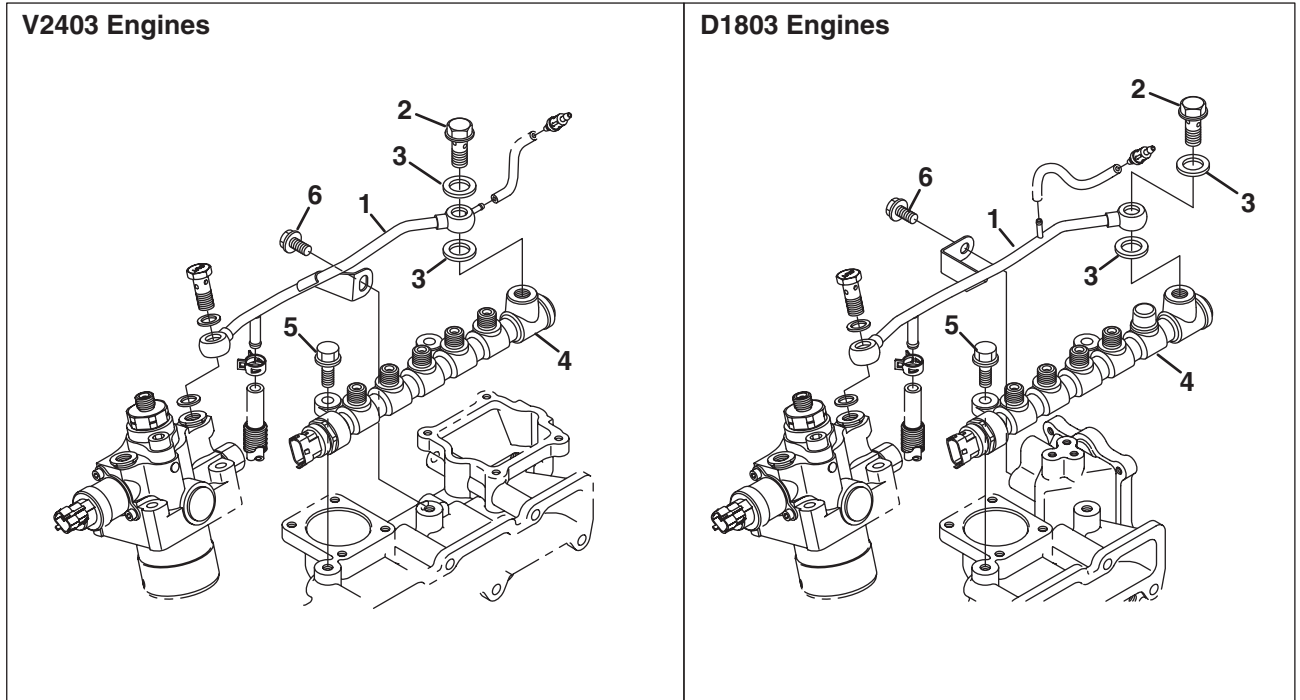

16.1 Common Rail

Engine	Item	Part No.	Qty.	Description	Serial Numbers/Notes
A B D E F C	1	4297195	1	Comp. Pipe	
	1	4318361	1	Comp. Pipe	
	2	4297164	1	Eye Bolt	
A B D E F C	3	4297148	2	Gasket	
	4	4297197	1	Assembly Rail, Common	
A B D E F C	4	4318362	1	Assembly Rail, Common	
	5	4137992	2	Bolt, Flange	
	6	2811976	1	Bolt, Flange	

A - V2403-CR-E4B-TXN-2
D - V2403-CR-E4B-TXN-3

B - V2403-CR-E4B-TXN-1
E - V2403-CR-E5B-TXN-1
F - V2403-CR-E5B-TXN-2

C - D1803-CR-E4B-TXN-1
- Used on all engines