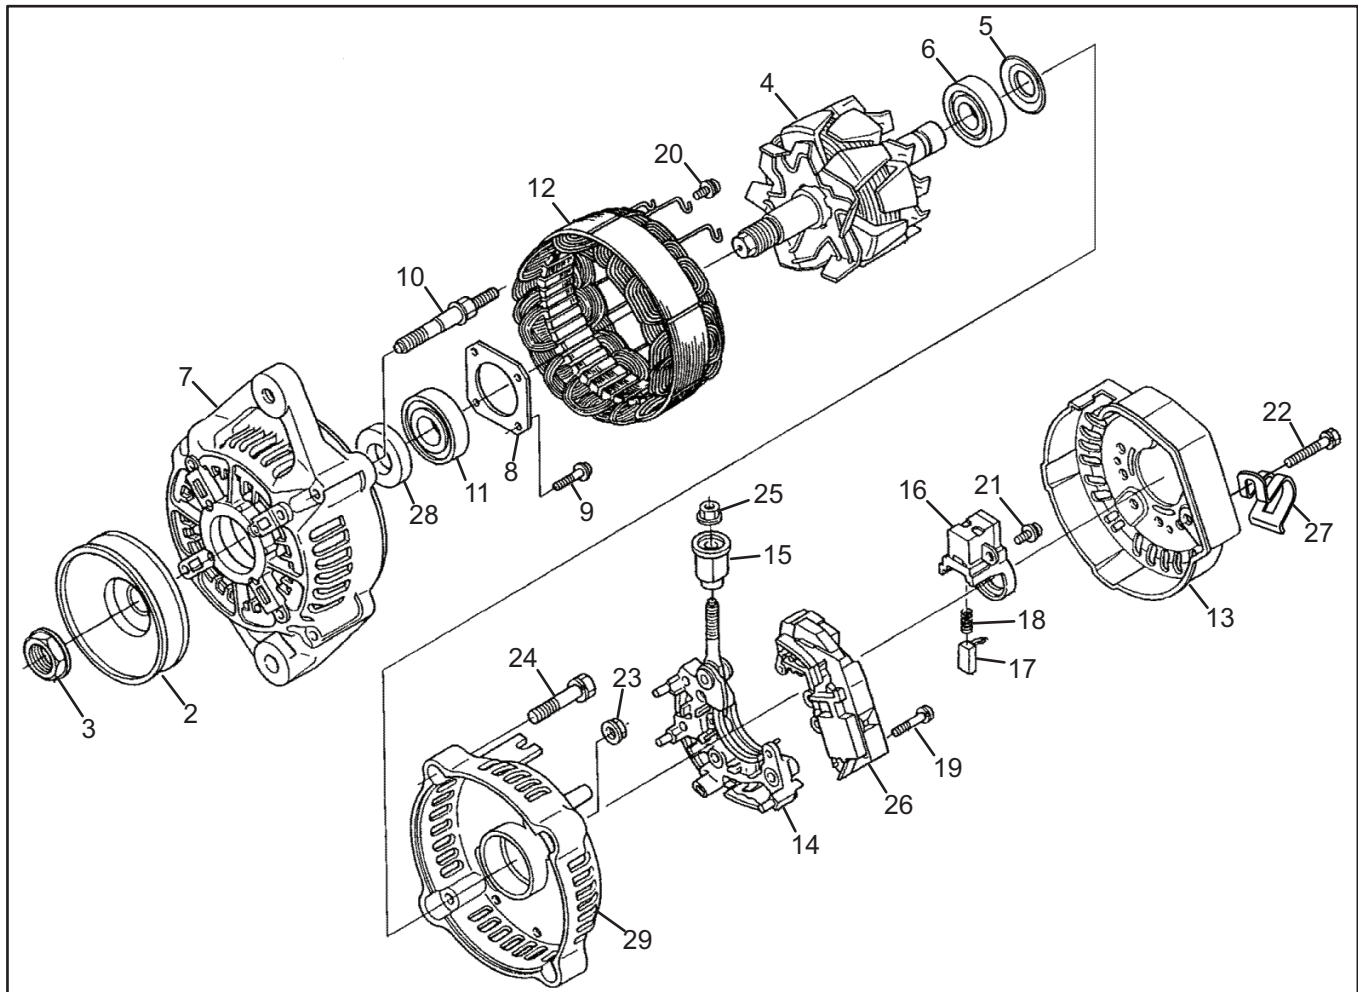

KUBOTA D1803/V2403

21.1 Alternator Breakdown

KUBOTA D1803/V2403

Engine	Item	Part No.	Qty.	Description	Serial Numbers/Notes
	1	5000938	1	Alternator, Assembly	
	2	5002415	1	• Pulley, Alternator	
	3	557948	1	• Nut	
	4	4134327	1	• Rotor	
	5	557951	1	• • Cover, Bearing	
	6	4134328	1	• • Brg, Ball	
	7	4134329	1	• Frame, Drive End	
	8	5001210	1	• • Plate, Retainer	
	9	557956	4	• • Screw, Rd Hd	
	10	557957	2	• • Bolt, Through	
	11	557958	1	• • Brg, Ball	
	12	N/S	1	• • Stator	
	13	4134332	1	• Cover, End	
	14	5002916	1	• Assembly Rectifier	
	15	4134337	1	• Bushing, Insulation	
	16	557963	1	• Holder, Brush	
	17	557964	2	• • Brush	
	18	557965	2	• • Spring, Brush	
	19	557966	2	• Screw, Rd Hd	
	20	557967	6	• Screw, Rd Hd	
	21	557968	1	• Screw, Rd Hd	
	22	557969	3	• Bolt	
	23	557970	2	• Nut	
	24	557971	2	• Bolt	
	25	557972	1	• Nut	
	26	2810355	1	• Assembly Regulator	
	27	4134341	1	• Clamp, Cord	
	28	557949	1	• Collar	
	29	4134331	1	• Frame, End	

A - V2403-CR-E4B-TXN-2

B - V2403-CR-E4B-TXN-1

C - D1803-CR-E4B-TXN-1

D - V2403-CR-E4B-TXN-3

E- V2403-CR-E5B-TXN-1

F- V2403-CR-E5B-TXN-2

- Used on all engines