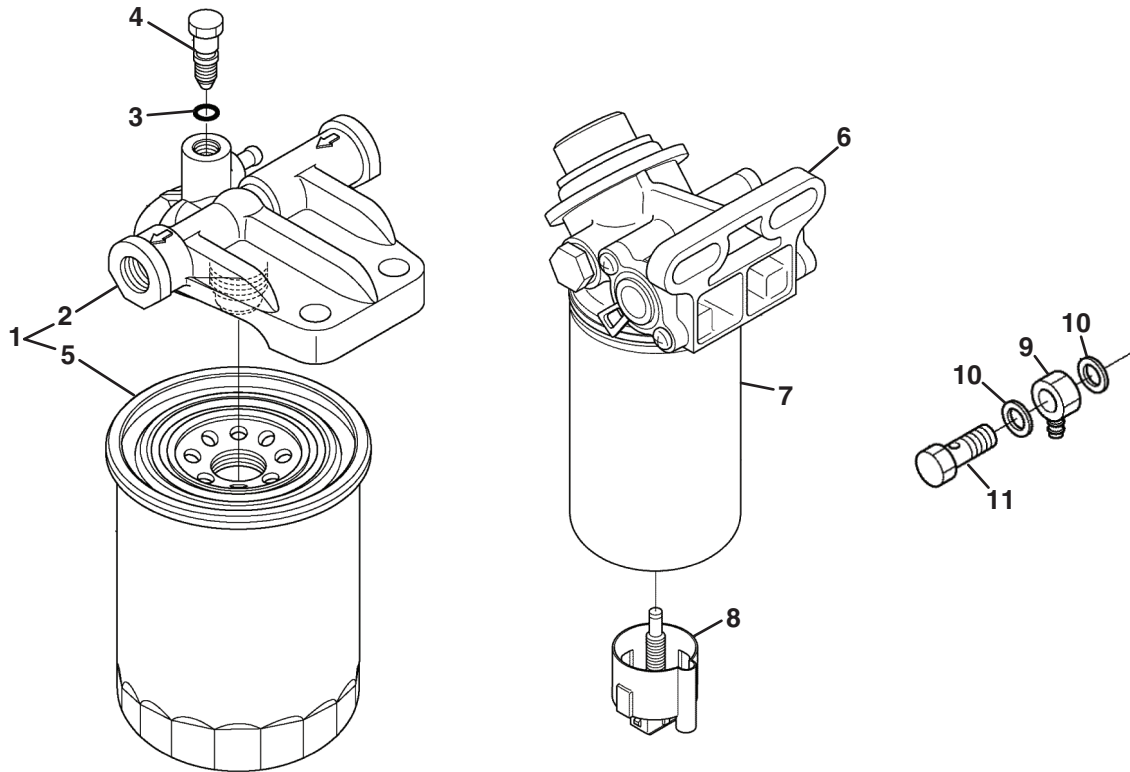

KUBOTA D1803/V2403

19.1 Fuel Filter and Water Separator

Engine	Item	Part No.	Qty.	Description	Serial Numbers/Notes
A B C D	1	4280171	1	Filter, Assembly, Fuel	
E F	1	10013650		Filter, Assembly, Fuel	
	2	4297144	1	• Base, Filter	
	3	4297147	1	• • O Ring	
	4	4297145	1	• • Plug	
A B C D	5	4297133	1	• Filter, Cartridge	
E F	5	10013651		• Filter, Cartridge	
	6	4280212	1	Assembly, Water Separator	
	7	4297126	1	• Element, Filter	
	8	4297128	1	• Switch, Assembly	
	9	2501172	4	Joint, Swivel	
	10	4138107	8	Gasket	
	11	4138103	4	Bolt, Connect.	

A - V2403-CR-E4B-TXN-2

B - V2403-CR-E4B-TXN-1

C - D1803-CR-E4B-TXN-1

D - V2403-CR-E4B-TXN-3

E - V2403-CR-E5B-TXN-1

F - V2403-CR-E5B-TXN-2

- Used on all engines