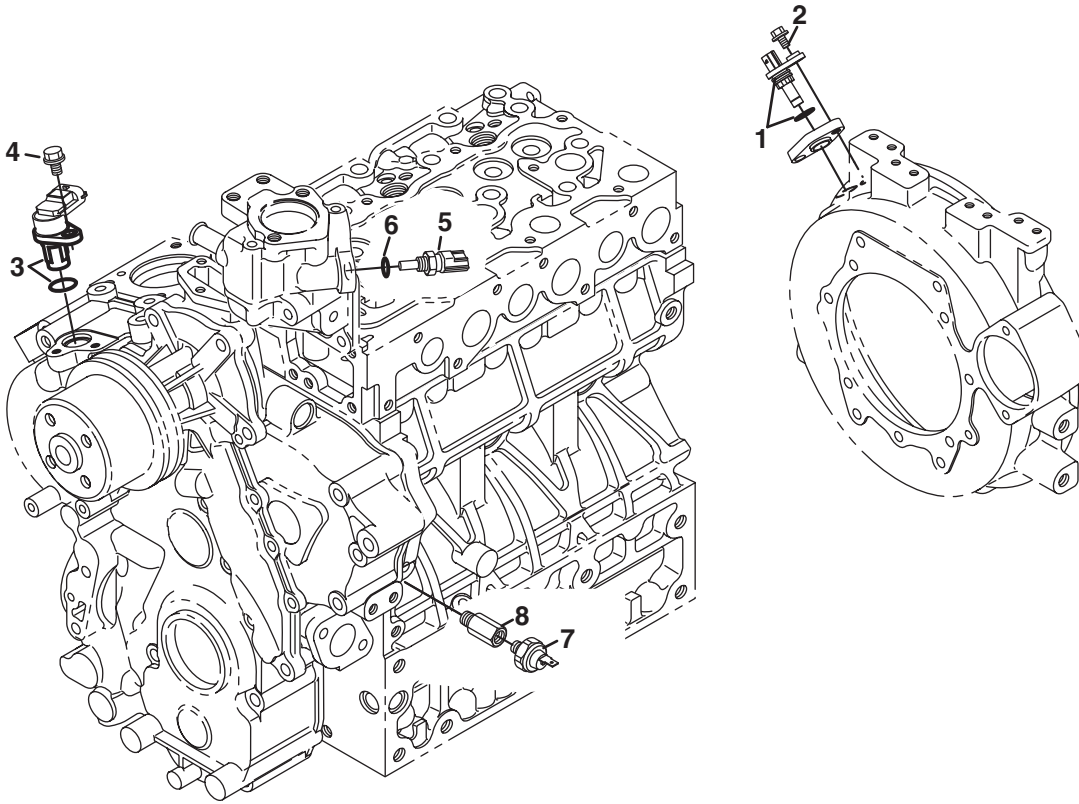

KUBOTA D1803/V2403

36.1 Engine Sensors

Engine	Item	Part No.	Qty.	Description	Serial Numbers/Notes
A B E F C D A B C D E F	1	4297158	1	Sensor	
	2	557366	1	Bolt, Flange	
	3	4297200	1	Sensor	
	4	557366	1	Bolt, Flange	
	5	4251858	1	Sensor, Water Temp.	
	6	4297107	1	O Ring	
	7	4306348	1	Switch, Oil	
	7	4318374	1	Switch, Oil	
	8	4297239	1	Adapter	
	8	4318326	1	Adapter	

A - V2403-CR-E4B-TXN-2

B - V2403-CR-E4B-TXN-1

C - D1803-CR-E4B-TXN-1

D - V2403-CR-E4B-TXN-3

E - V2403-CR-E5B-TXN-1

F - V2403-CR-E5B-TXN-2

- Used on all engines