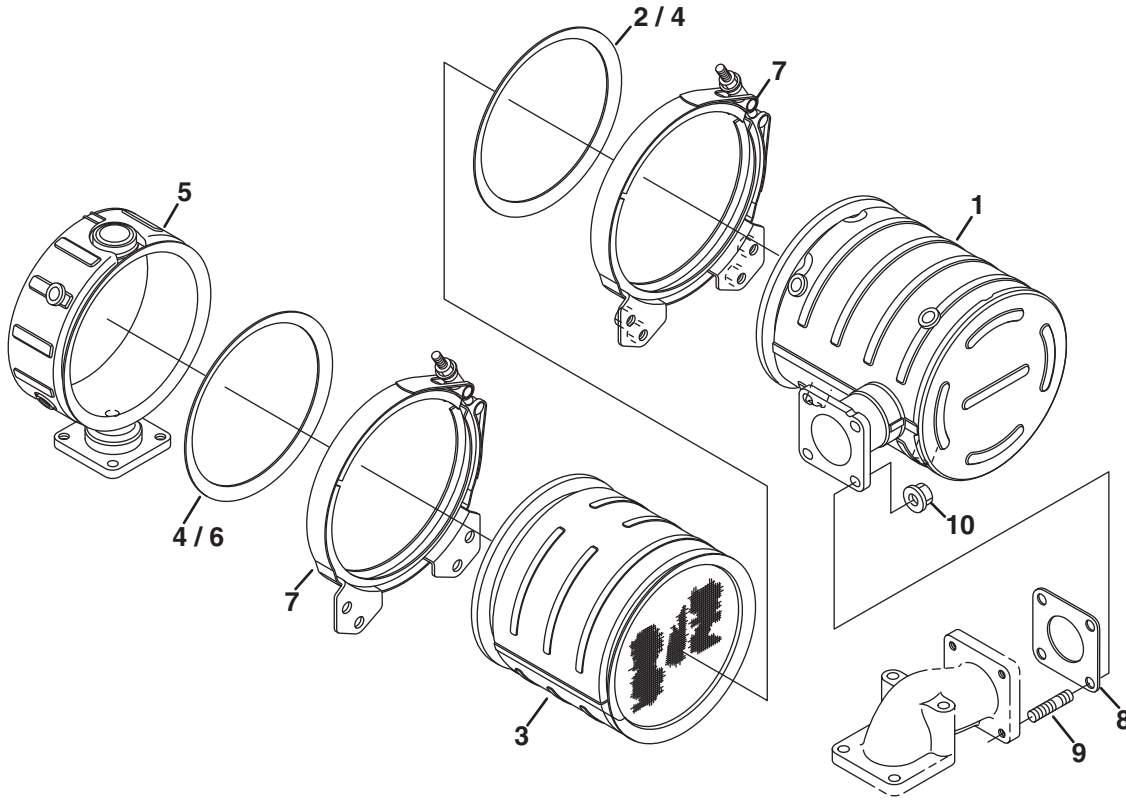

KUBOTA D1803/V2403

29.1 Diesel Particulate Filter (DPF)

Engine	Item	Part No.	Qty.	Description	Serial Numbers/Notes
ABC D	1	4297191	1	Catalyst, Kit, Doc	
EF	1	10013669		Catalyst, Kit, Doc	
ABC D	2	4297182	1	• Gasket, DPF	
EF	2	10013614		• Gasket, DPF	
ABD	3	4306358	1	Filter Kit, DPF	
ABD	3	686129	1	Filter Kit, DPF	Re-manufactured
C	3	4318356	1	Filter Kit, DPF	
C	3	4318355	1	Filter Kit, DPF	Re-manufactured
EF	3	10012625	1	Filter Kit, DPF	
EF	3	10012626	1	Filter Kit, DPF	Re-manufactured
ABC D	4	4297182	2	• Gasket, DPF	
EF	4	10013614		• Gasket, DPF