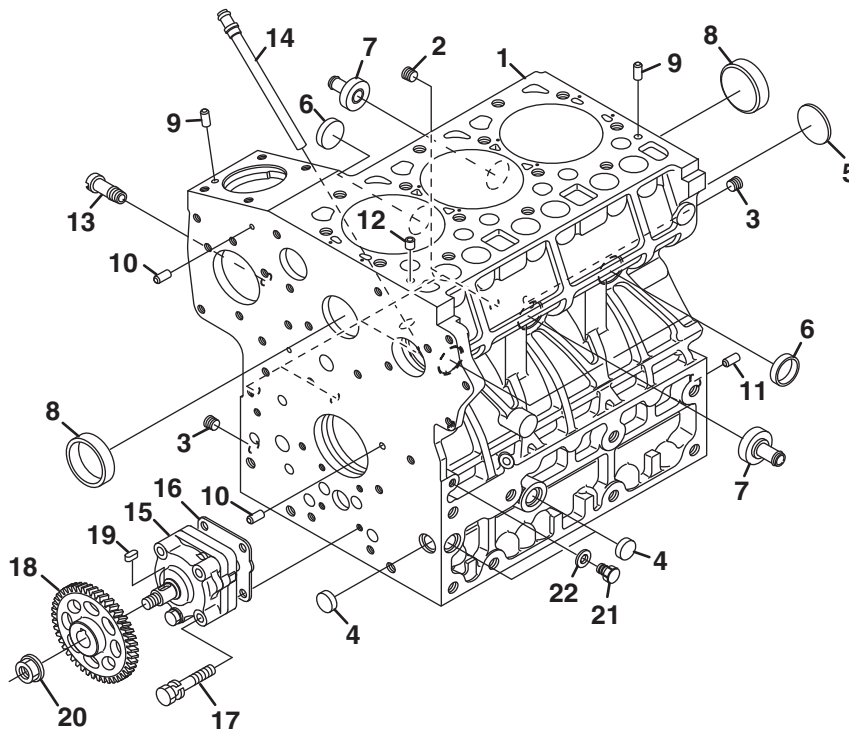

D1803 Engine

A - V2403-CR-E4B-TXN-2

B - V2403-CR-E4B-TXN-1

C - D1803-CR-E4B-TXN-1

D - V2403-CR-E4B-TXN-3

E - V2403-CR-E5B-TXN-1

F - V2403-CR-E5B-TXN-2

- Used on all engines