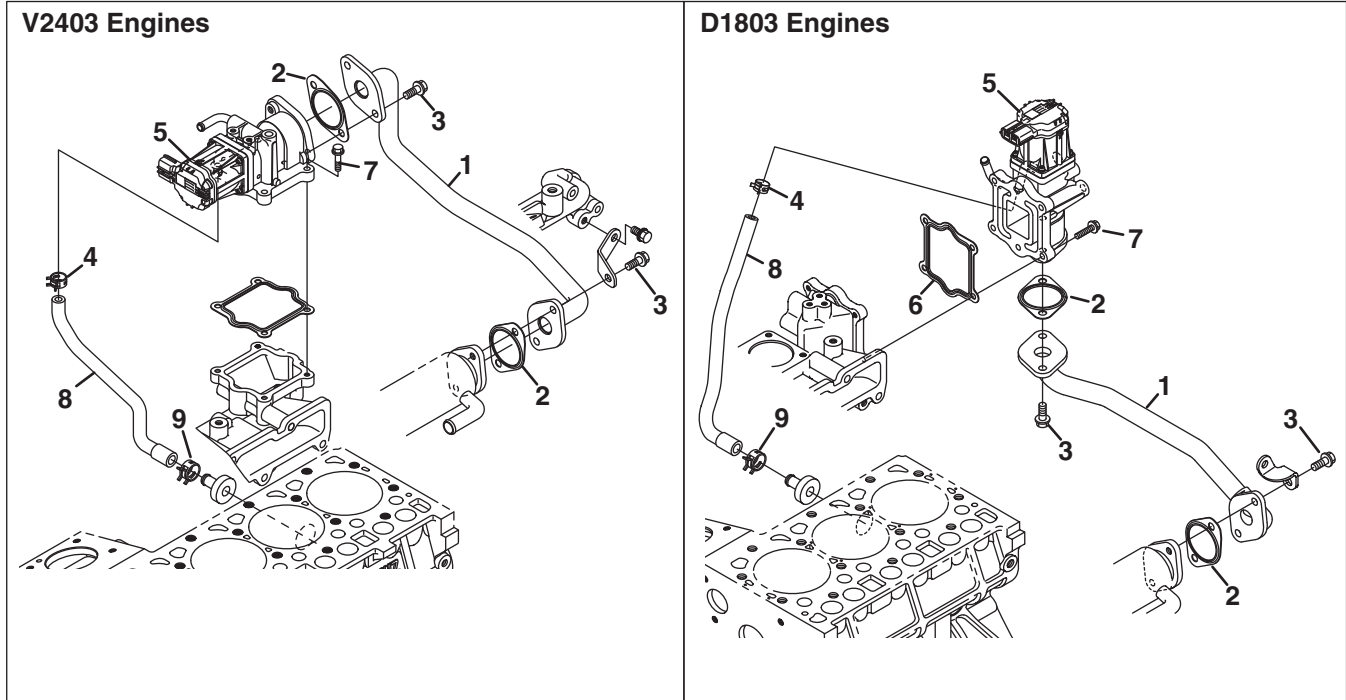

KUBOTA D1803/V2403

27.1 EGR Valve

Engine	Item	Part No.	Qty.	Description	Serial Numbers/Notes
A B D E F C	1	4297234	1	Comp. Pipe, EGR	
	1	4318353	1	Comp. Pipe, EGR	
	2	4297238	2	Gasket, EGR Cooler	
	3	4137820	4	Bolt, Flange	
A B D E F C	4	4297112	1	Clamp, Hose	
	5	4306357	1	Valve, Assembly, EGR	
	5	4318363	1	Valve, Assembly, EGR	
	6	4297237	1	Gasket, EGR Valve	
A B D E F C	7	4134384	4	Bolt, Flange	
	8	4297116	1	Hose	
	8	4318370	1	Tube	
	9	4134368	1	Band, Hose	

A - V2403-CR-E4B-TXN-2

B - V2403-CR-E4B-TXN-1

C - D1803-CR-E4B-TXN-1

D - V2403-CR-E4B-TXN-3

E - V2403-CR-E5B-TXN-1

F - V2403-CR-E5B-TXN-2

- Used on all engines