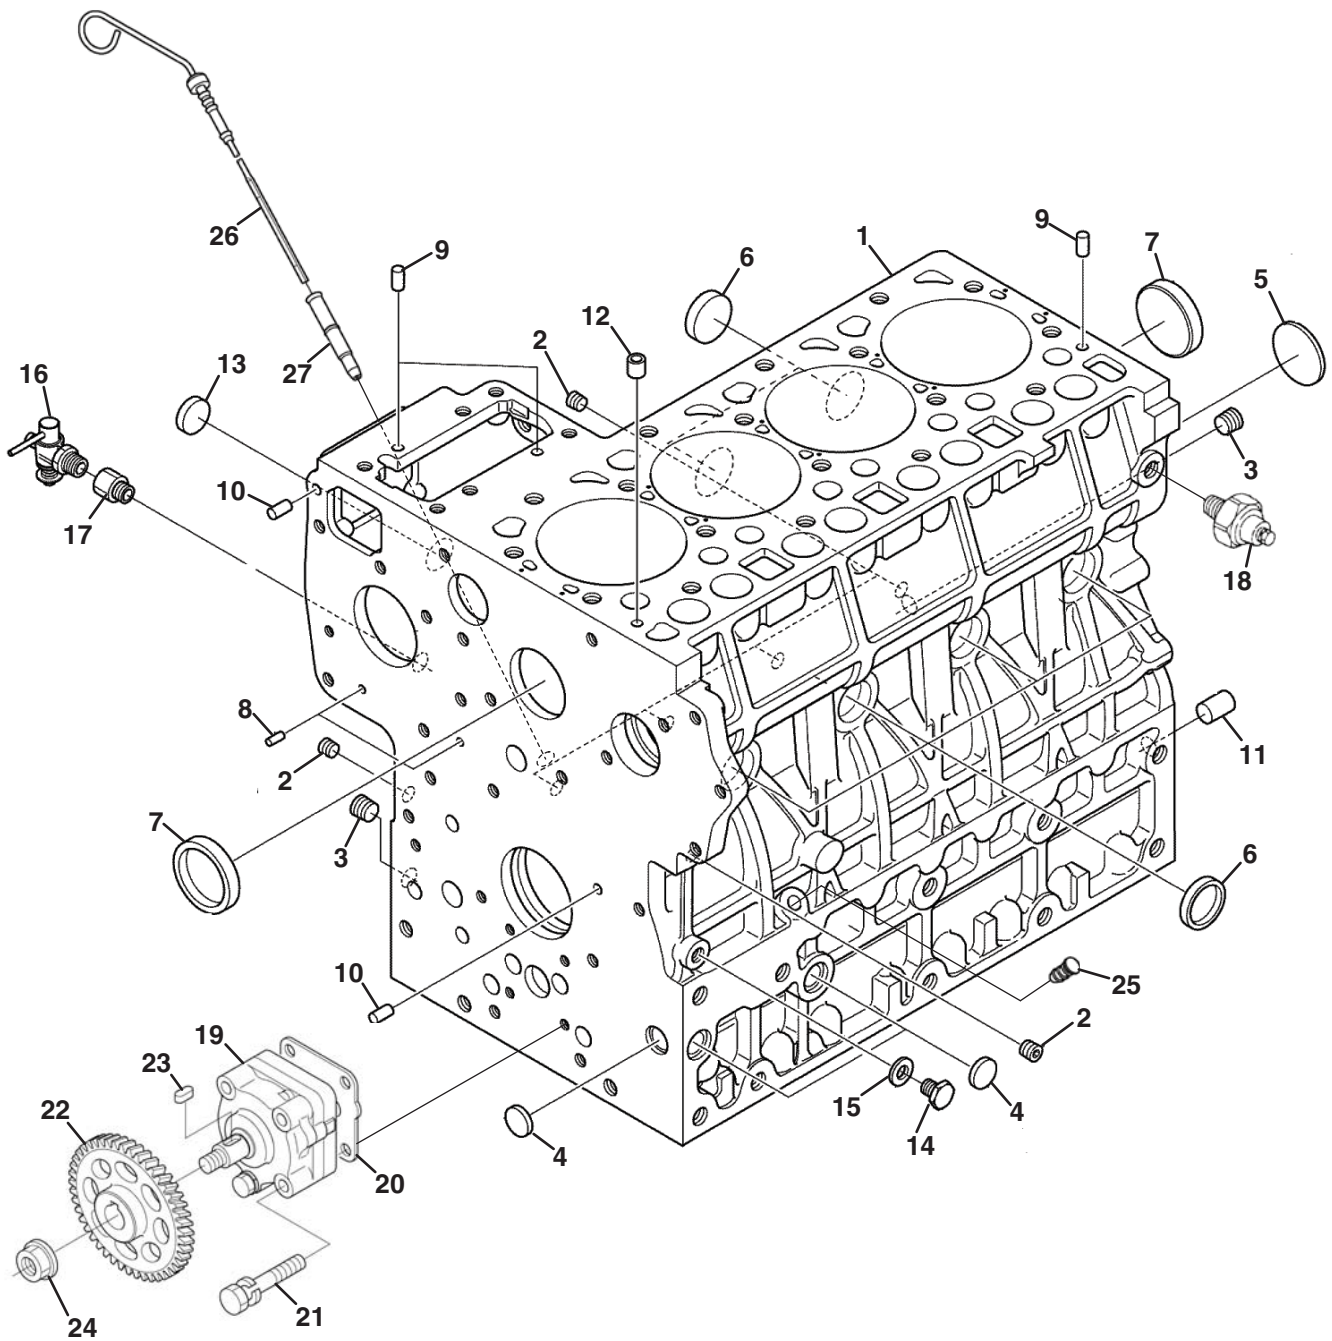

KUBOTA V2403-M-DI-E3B

Item	Part No.	Qty.	Description	Serial Numbers/Notes
1	4289811	1	Kit Gasket, Upper	
2	4138037	4	• Gasket, Overflow Pipe	See 16.1
3	4134390	1	• Gasket, In-manifold	See 21.1
4	553030	8	• Seal, (Valve Stem)	See 5.1
5	4134208	1	• Gasket, Head Cover	See 6.1
6	4134211	1	• O-ring, Oil Filler Plug	See 6.1
7	4251732	4	• Gasket, Nozzle Holder	See 16.1
8	2809954	4	• O-ring, Nozzle Holder	See 16.1
9	N/S	1	• Washer, Seal	Not used on this engine
10	4134364	1	• Gasket, Water Flange	See 19.1
11	4134370	1	• Gasket, Thermostat	See 19.1
12	4134393	1	• Gasket, Ex-manifold	See 21.1
13	4134392	1	• Gasket, Ex-manifold	See 21.1
14	4134436	1	• Gasket, Muffler	See 22.1
15	4289810	1	Kit Gasket, Lower	
16	N/S	1	• Gasket	Not used on this engine
17	N/S	1	• Packing	Not used on this engine
18	2500811	2	• Gasket, Oil Drain Plug	See 3.1
19	4289818	1	• Gasket, Gear Case	See 7.1
20	4134624	1	• Gasket, Return Flange	See 7.1
21	N/S	1	• Gasket, Fuel Pump	Not used on this engine
22	4134224	1	• Gasket, Bearing Case	See 8.1
23	4134226	1	• Gasket, Case Cover	See 8.1
24	4289805	1	• Seal, Rear Crankshaft Oil	See 8.1
25	556976	1	• Seal, Front Crankshaft Oil	See 10.1
26	594367	1	• O Ring, Crankshaft	See 10.1
27	4134178	1	• O Ring, Oil Pickup Filter	See 3.1
28	553163	1	• Gasket, Pump Cover	See 12.1
29	4134218	1	• Gasket, Oil Pump	See 2.1
30	553143	2	• Gasket, Adjustment Bolt	See 15.1
31	N/S	2	• Gasket	Not used on this engine
32	4198321	1	• Gasket, Fuel Camshaft Cover	See 11.1
33	4198212	2	• Seal, Governor Lever Oil	See 15.1
34	4134267	2	• Gasket, Plate	See 12.1 and See 15.1
35	4134271	1	• O-ring, Stop Solenoid	See 12.1
36	4134378	1	• Gasket, Water Pump	See 20.1
37	4134625	1	• Gasket, Hour Meter	See 7.1
38	N/S	1	• O Ring	Not used on this engine
39	4134260	1	• Ring, Adjustment Bolt	See 12.1
40	4134261	1	• Gasket, Idling Apparatus	See 12.1
41	552958	1	• Gasket, Plug	See 2.1
42	4289858	2	• Gasket, Eye Joint	See 13.1
43	4289802	2	• Gasket, Bleeder Screw	See 13.1

> Change from previous revision

KUBOTA V2403-M-DI-E3B

Serial No. All

2.1 Crankcase