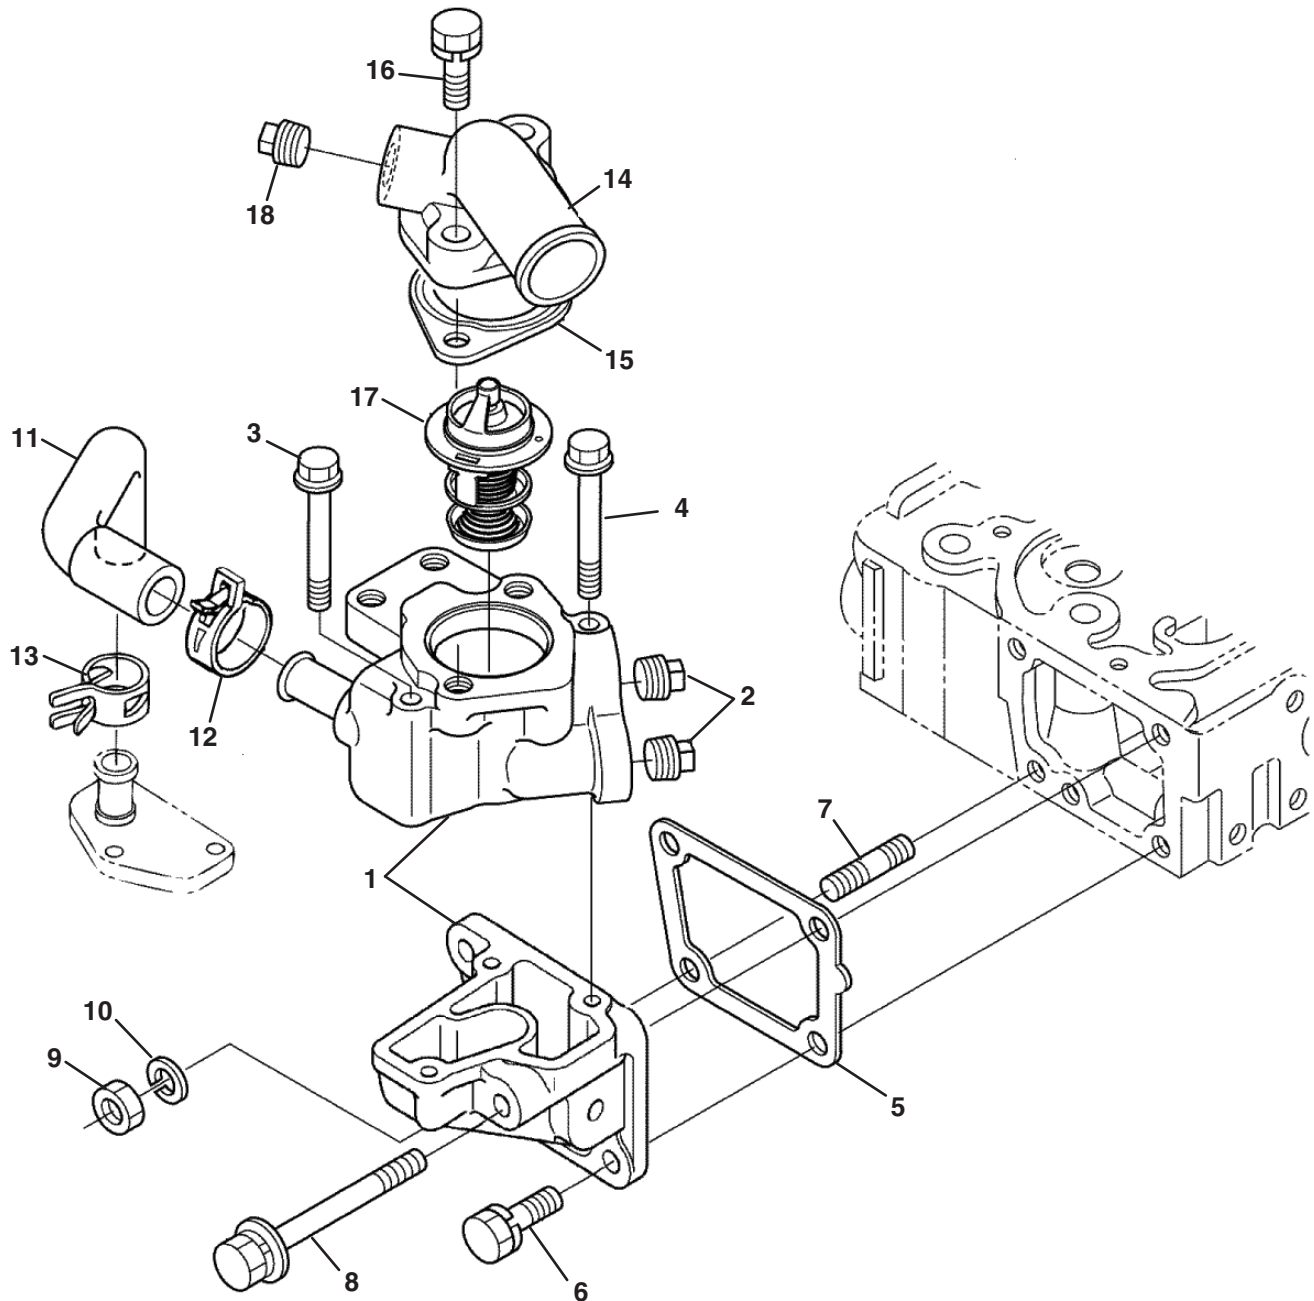

19.1 Water Flange and Thermostat

KUBOTA V2403-M-DI-E3B

Item	Part No.	Qty.	Description	Serial Numbers/Notes	
	1	4198342	1	Comp. Flange, Water	
	2	4134361	2	• Plug	
	3	4134362	2	• Bolt, Flange	
	4	4134363	1	• Bolt, Flange	
○	5	4134364	1	Gasket, Water Flange	
	6	4113985	2	Bolt, Sems	
	7	553024	1	Stud	
	8	4134365	1	Bolt	
	9	550398	1	Hex Nut	
	10	550409	1	Washer, Spring Lock	
	11	4134366	1	Pipe, Water Return	
	12	4198233	1	Clamp, Hose	
	13	4134368	1	Band, Hose	
	14	4134369	1	Cover, Thermostat	
○	15	4134370	1	Gasket, Thermostat	
	16	594334	2	Bolt, Sems	
	17	4289863	1	Assembly Thermostat	
	18	4134361	1	Plug	
○	Included in Upper Gasket Kit 4289811 See 1.1				

> Change from previous revision