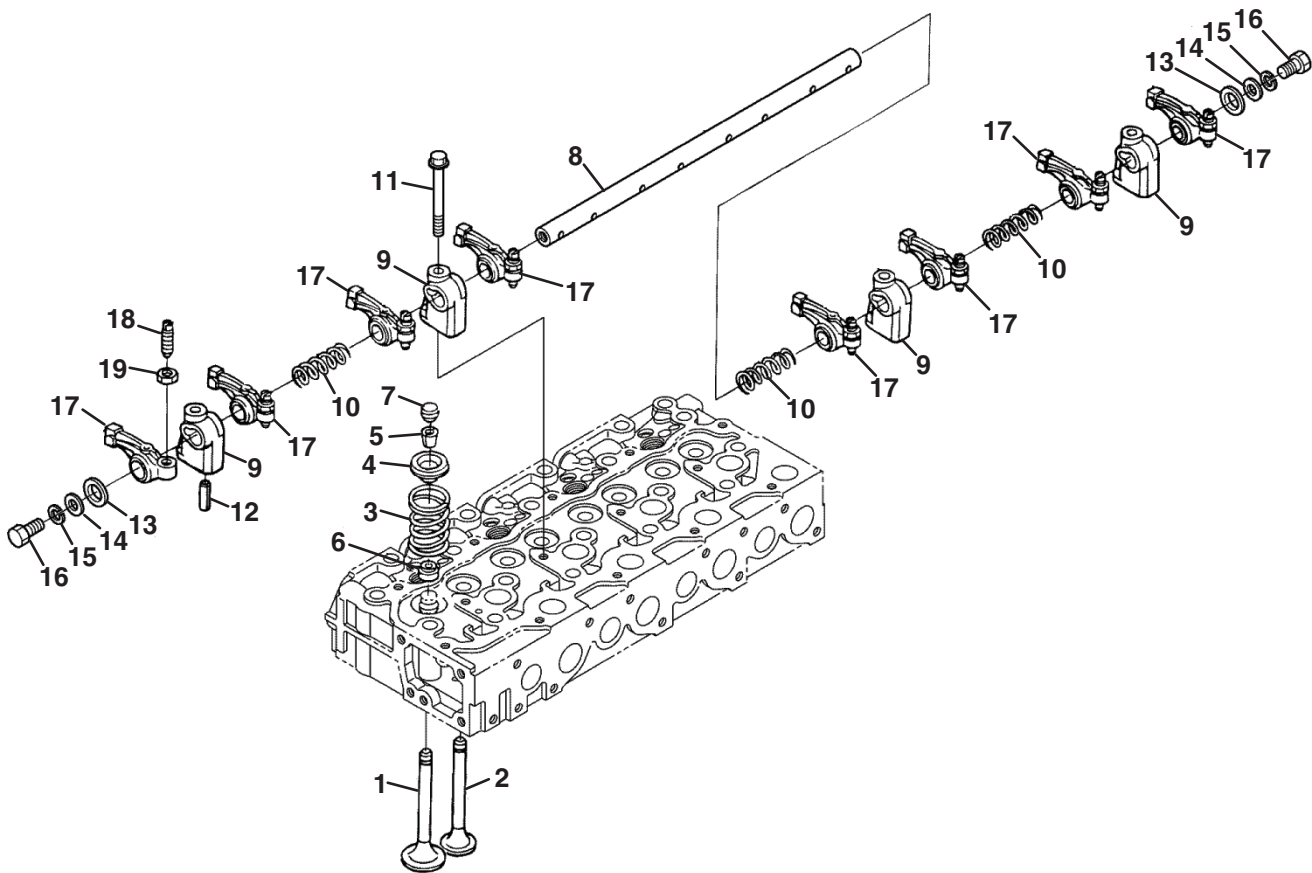

> Change from previous revision

3.1 Oil Pan

KUBOTA V2403-M-DI-E3B

Item	Part No.	Qty.	Description	Serial Numbers/Notes
1	556916	1	Comp. Oil Pan	
2	556918	24	Bolt, Flange	
3	4134176	2	Plug, Drain	
<input type="checkbox"/> 4	2500811	2	Gasket	
5	4134177	1	Screen, Suction	
6	4198160	1	Bolt, Flange	
<input type="checkbox"/> 7	4134178	1	O Ring	
<input type="checkbox"/> Included in Lower Gasket Kit 4289810 See 1.1				

> Change from previous revision

4.1 Cylinder Head

KUBOTA V2403-M-DI-E3B

Item	Part No.	Qty.	Description	Serial Numbers/Notes
1	553934	2	Hook, Engine	
2	4289891	1	Bolt, Sems	
3	4198438	2	Stud	
4	550398	1	Hex Nut	
5	550409	1	Washer, Spring Lock	
6	550380	1	Washer, Plain	
7	4289836	1	Cylinder Head	
8	552976	12	• Cap, Sealing	
9	552977	1	• Cap, Sealing	
10	552978	2	• Plug	
11	4289852	4	• Guide, Inlet Valve	
12	556927	4	• Guide, Exhaust Valve	
13	556928	18	• Bolt, Cylinder Head	
14	4289807	4	• Seat, Inlet Valve	
15	4289806	4	• Seat, Exhaust Valve	
16	4198328	1	Gasket, Cylinder Head	1.15mm
16	4198329	1	Gasket, Cylinder Head	1.20mm
16	4198330	1	Gasket, Cylinder Head	1.25mm
16	4198331	1	Gasket, Cylinder Head	1.30mm
16	4198332	1	Gasket, Cylinder Head	1.35mm
17	2810959	1	Switch, Thermo	

> Change from previous revision

5.1 Valve and Rocker Arm

KUBOTA V2403-M-DI-E3B

Item	Part No.	Qty.	Description	Serial Numbers/Notes
1	4289837	4	Valve, Inlet	Set
2	4289838	4	Valve, Exhaust	
3	4289850	8	Spring, Valve	
4	553028	8	Retainer, Valve Sp.	
5	4134385	8	Collet, Valve Spring	
○ 6	553030	8	Seal (Valve Stem)	
7	4289851	8	Cap, Valve	
8	4159660	1	Shaft, Rocker Arm	
9	553033	4	Bracket, Rocker Arm	
10	553037	3	Spring, Rocker Arm	
11	4137828	4	Bolt, Flange	
12	4138201	1	Spring Pin	
13	553036	2	Washer, R-arm.shaft	
14	594353	2	Washer, Plain	
15	550409	2	Washer, Spring Lock	
16	594338	2	Hex Bolt	
17	5002804	8	Arm, Rocker, Assembly	
18	4289853	8	• Screw, Adjusting	
19	4138207	8	• Nut	
○	Included in Upper Gasket Kit 4289811 See 1.1			