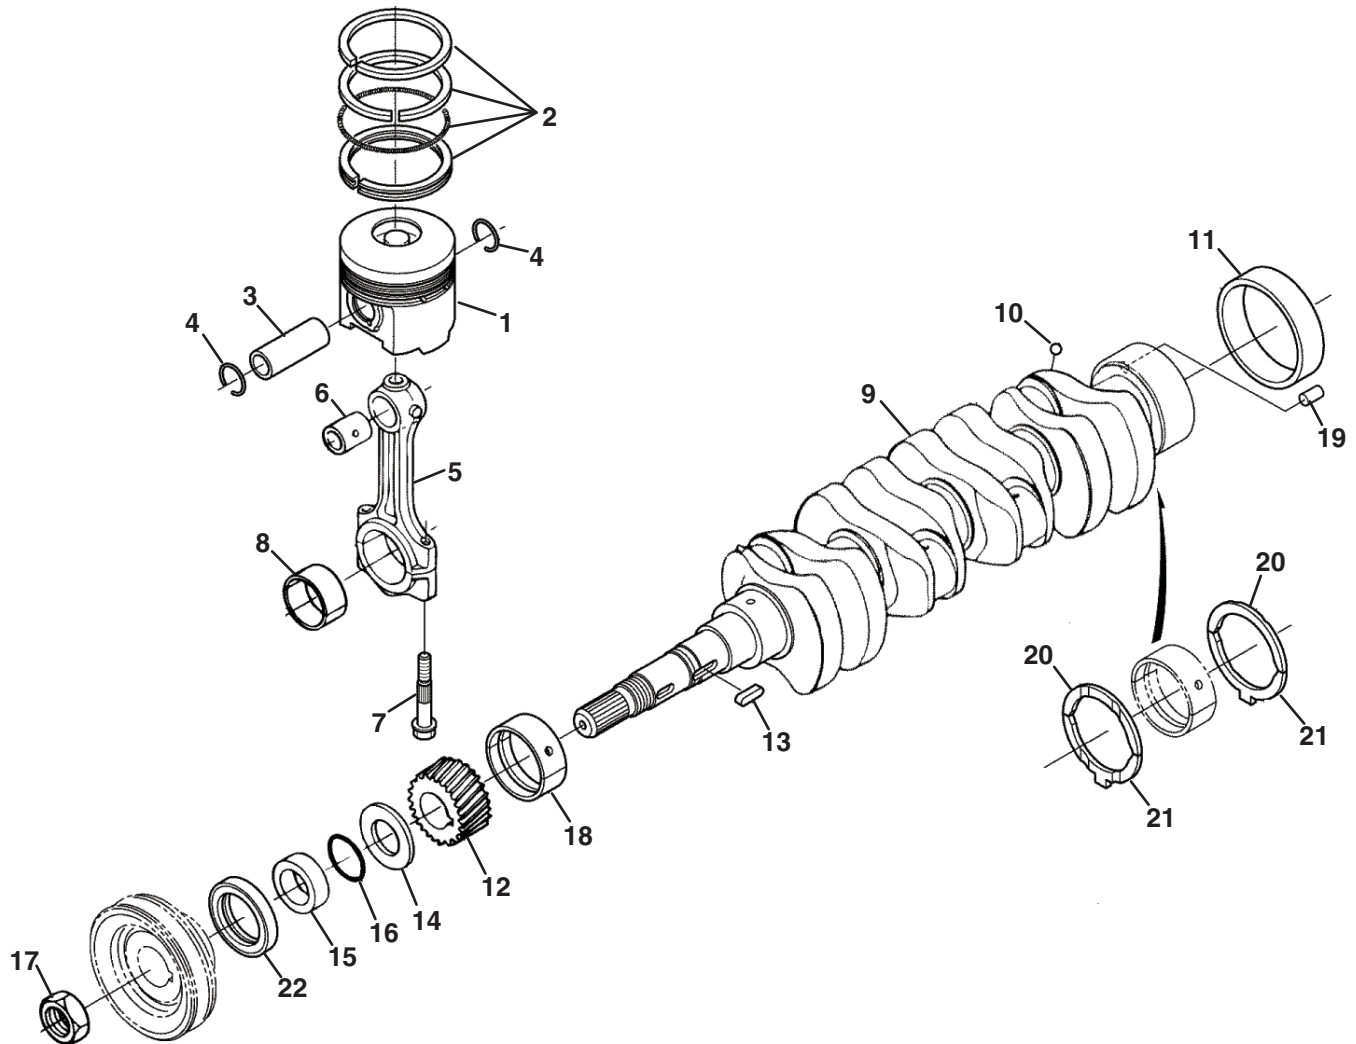

10.1 Piston and Crankshaft

Item	Part No.	Qty.	Description	Serial Numbers/Notes	
★	1	4289846	4	Piston	STD
▲	1	4289847	4	Piston	+0.25mm
★	2	4289820	4	• Assembly Piston Ring	STD
▲	2	4289821	4	• Assembly Piston Ring	+0.25mm
★▲	3	556964	4	• Pin, Piston	
★▲	4	4159662	8	• Cir Clip, Internal	
	5	556966	4	Rod, Connecting, Assembly	
★▲	6	556967	4	• Bush, Piston Pin	
	7	557331	8	• Bolt, Connecting Rod	
●	8	556968	4	• Metal, Crankpin	STD SET
◆	8	556969	4	Metal, Crankpin	-0.20mm SET
■	8	556970	4	Metal, Crankpin	-0.40mm SET
	9	4289835	1	Comp. Crankshaft	
	10	2500953	4	• Ball 1/4	
	11	553095	1	• Bush, Crankshaft	
	12	4289808	1	Gear, Crankshaft	
	13	4198165	1	Feather Key	
	14	556975	1	Oil Slinger	
	15	553088	1	Collar, Crankshaft	
□	16	594367	1	O Ring	
	17	553089	1	Nut, Crankshaft	
●	18	4134242	1	Metal, Crankshaft	STD
◆	18	4134243	1	Metal, Crankshaft	-0.20mm
■	18	4134244	1	Metal, Crankshaft	-0.40mm
	19	4198236	1	Pin, Straight	
●	20	4134245	2	Metal, Side	STD
◆	20	4134246	2	Metal, Side	+0.20mm
■	20	4134247	2	Metal, Side	+0.40mm
●	21	4134248	2	Metal, Side	STD
◆	21	4134249	2	Metal, Side	+0.20mm
■	21	4134250	2	Metal, Side	+0.40mm
□	22	556976	1	Seal, Oil	
●		4198367	1	Kit Metal, STD Engine	Includes Items marked ●
◆		4198368	1	Kit Metal, -0.20mm/+0.20mm Engine	Includes Items marked ◆
■		4198369	1	Kit Metal, -0.40mm/+0.40mm Engine	Includes Items marked ■
★		4289812	4	Kit, STD Piston	Includes Items marked ★
▲		4289814	4	Kit, +0.25mm Piston	Includes Items marked ▲
□	Included in Lower Gasket Kit 4289810 See 1.1				

> Change from previous revision