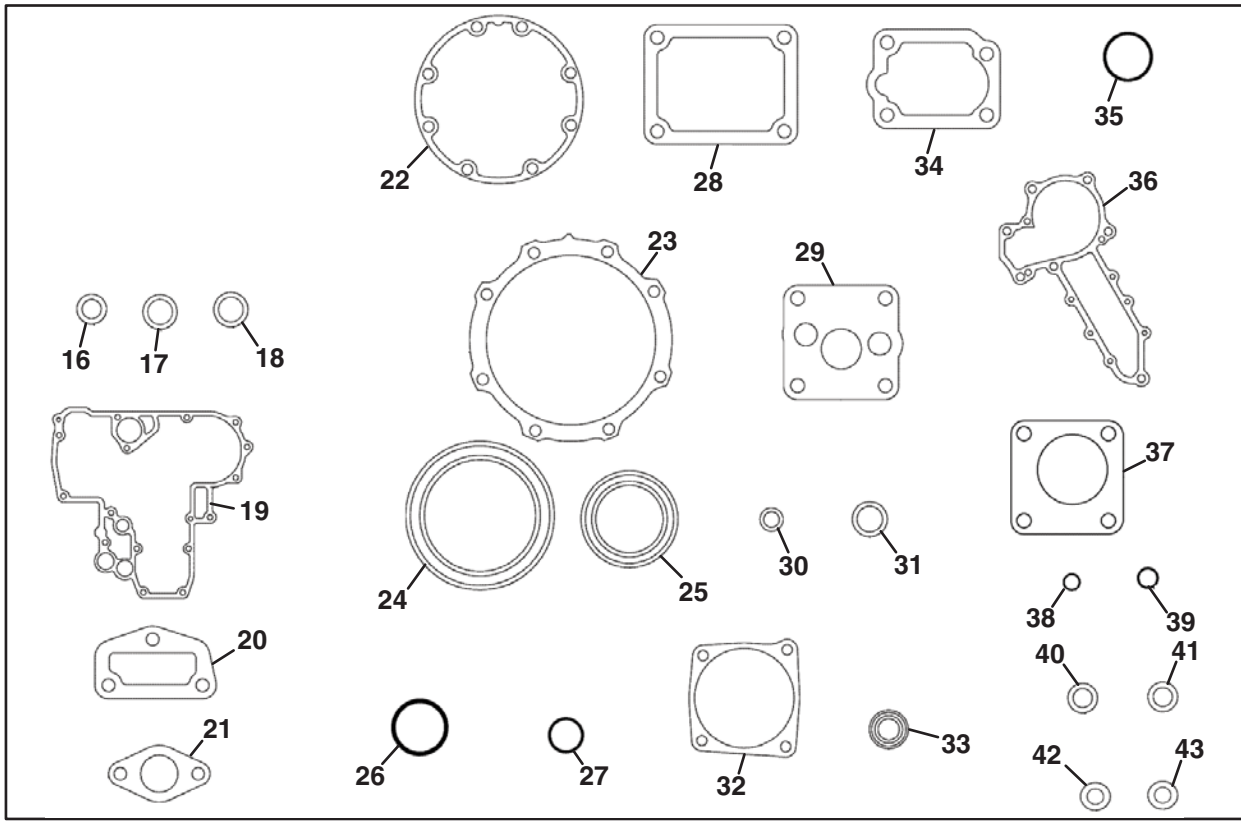

KUBOTA V2403-M-DI-E3B

Serial No. All

1.1 Gasket Kit

1

15