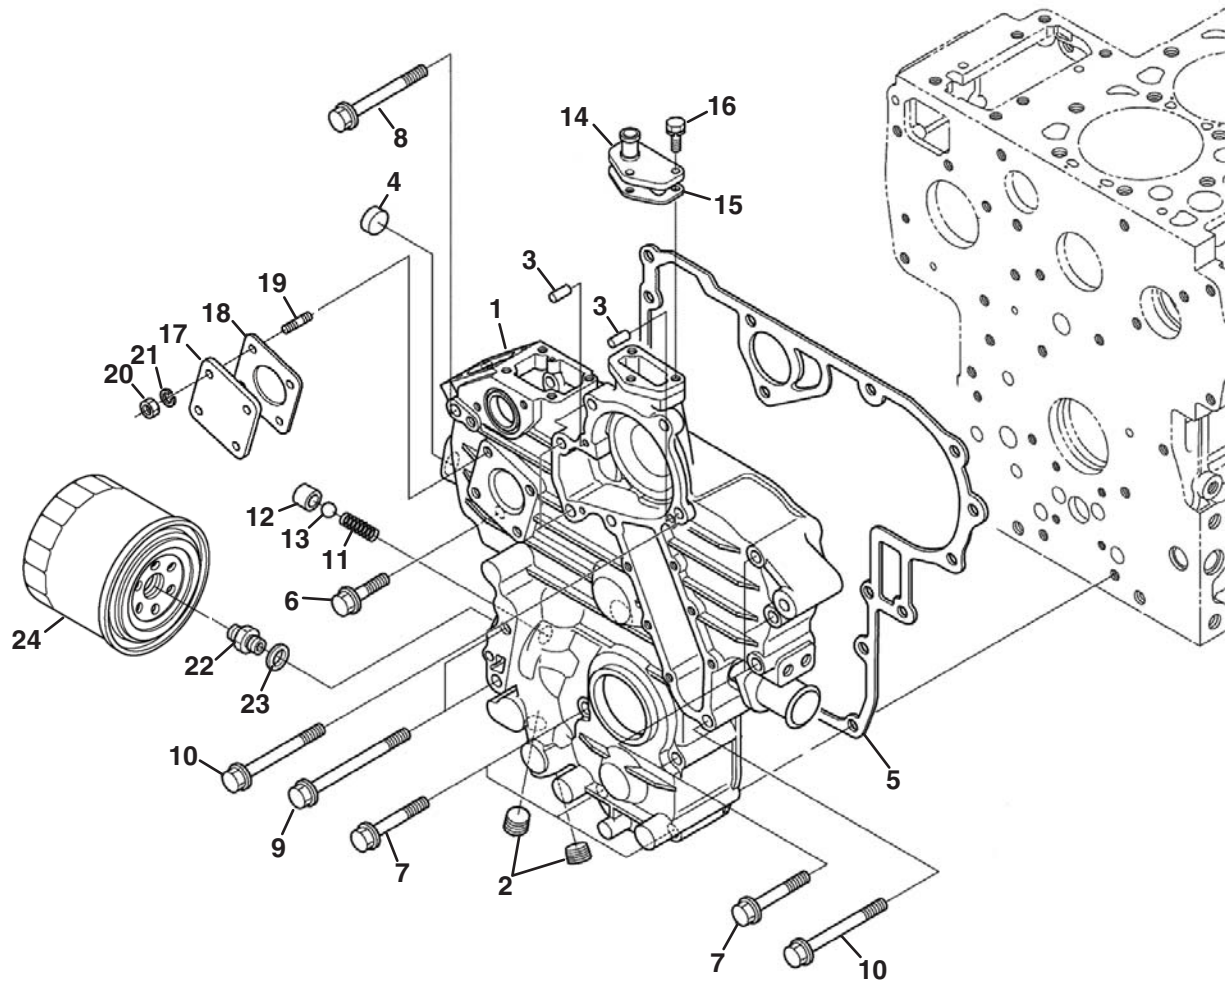

KUBOTA V2403-M-DI-E3B

Item	Part No.	Qty.	Description	Serial Numbers/Notes
1	4289845	1	Tube, Breather	
2	4134368	2	Clamp, Hose	
3	4198340	1	Assembly Cover, Cyl. Head	
4	N/S	1	• Baffle	
5	4134204	1	• Pipe, Water Return	
6	4145911	1	• Cover, Breather	
7	4145912	1	• Comp Valve, Breather	
8	4165421	4	• Screw, Pan Head	
○ 9	4134208	1	Gasket, Head Cover	
10	4134209	10	Bolt	
11	4134210	1	Plug, Oil Filler	
○ 12	4134211	1	O Ring	
○	Included in Upper Gasket Kit 4289811 See 1.1			

> Change from previous revision

7.1 Gear Case