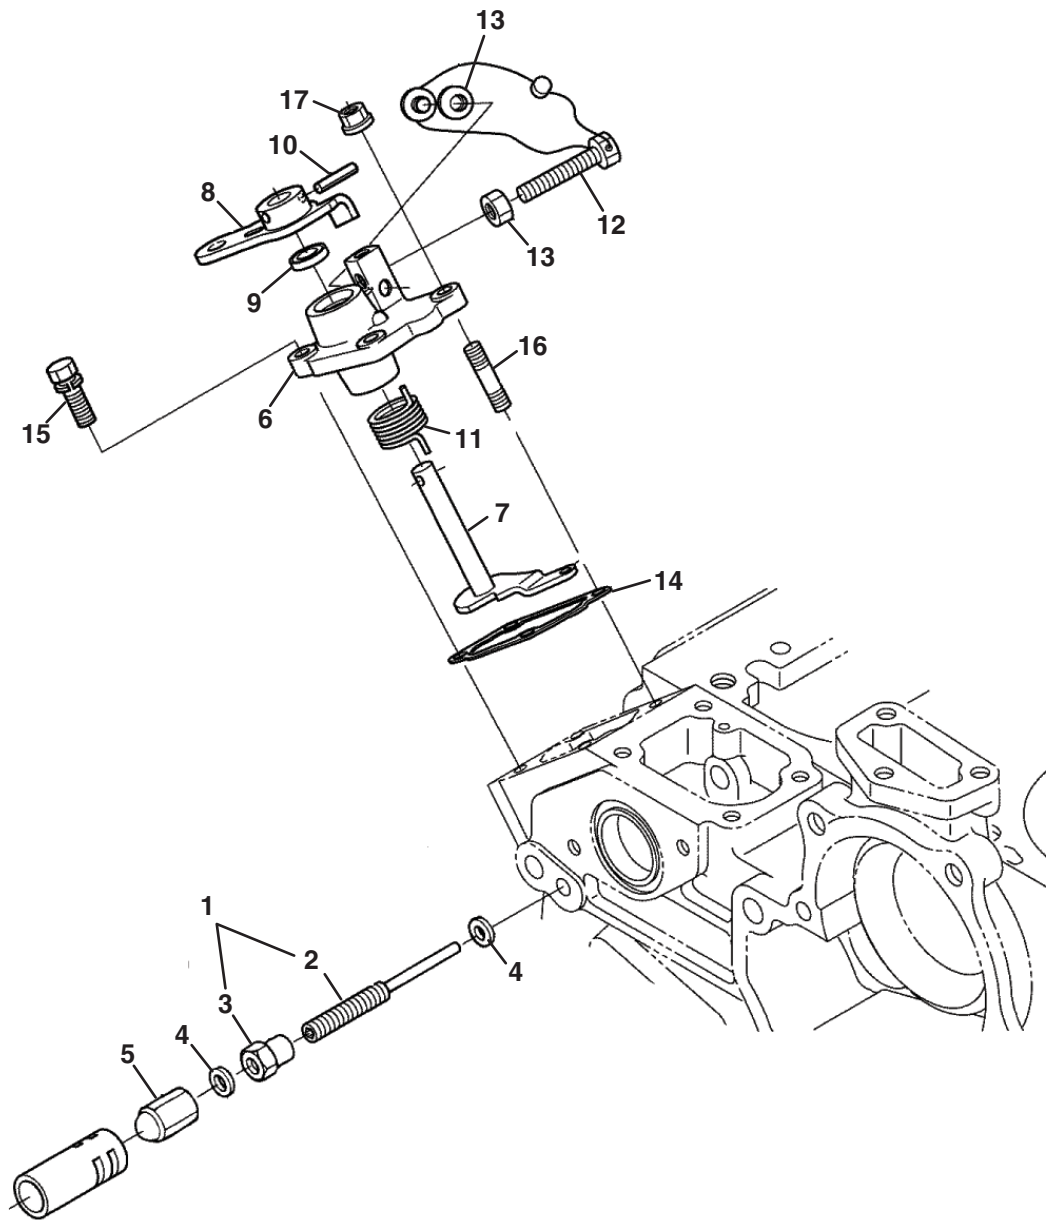

> Change from previous revision

11.1 Fuel Camshaft and Governor Shaft

KUBOTA V2403-M-DI-E3B

Item	Part No.	Qty.	Description	Serial Numbers/Notes
1	4289861	1	Assembly Camshaft, Fuel	
2	4289869	1	• Bearing, Ball	
3	557378	1	• Gear, Injection Pump	
4	594373	1	• Feather Key	
5	557379	1	• Sleeve, Governor	
6	553123	1	• Cir-clip, Gov. Sleeve	
7	4289848	1	• Case, Governor Ball	
8	550432	39	• Ball 5/32	
9	553125	1	• Cir-clip	
10	557336	7	• Ball	
11	4198372	1	Bearing, Ball	
12	4289862	1	Stopper, Fuel Camshaft	
13	4289798	2	Bolt, Sems	
14	4198169	1	Cover, Fuel Camshaft	
15	4198370	1	Collar	
□ 16	4198321	1	Gasket	
17	594360	1	Cir-clip, External	
18	4134407	4	Bolt, Sems	
□ Included in Lower Gasket Kit 4289810 See 1.1				

> Change from previous revision

14.1 Governor

KUBOTA V2403-M-DI-E3B

Item	Part No.	Qty.	Description	Serial Numbers/Notes
1	4289843	1	Assembly Lever, Fork	
2	4134278	1	• Lever, Fork	
3	4134279	1	• Shaft, Fork Lever	
4	552992	1	• Holder, Fork Lever	
5	4138085	1	• Bolt, Flange	
6	553137	1	• Bolt	
7	550408	1	• Washer, Spring Lock	
8	4137901	2	Bolt, Flange	
9	4138284	1	Bolt	
10	4289815	1	Spring Governor,1	
11	4289833	1	Spring, Governor	

> Change from previous revision

15.1 Speed Control Plate

KUBOTA V2403-M-DI-E3B

Item	Part No.	Qty.	Description	Serial Numbers/Notes
1	4134289	1	Assembly Bolt, Adjustment	
2	4198238	1	• Bolt, Adjusting	
3	553142	1	• Nut	
<input type="checkbox"/> 4	553143	2	Gasket	
5	553879	1	Nut	
6	4134290	1	Assembly Plate, Control	
7	4134291	1	• Comp. Lever, Governor	
8	4134292	1	• Lever, Speed Control	
<input type="checkbox"/> 9	4198212	1	• Seal, Oil	
10	550425	1	• Pin, Spring	
11	4134266	1	• Spring, Return	
12	4289809	2	• Bolt, Wired	
13	550395	2	• Hex.nut	
<input type="checkbox"/> 14	4134267	1	Gasket, Plate	
15	550364	2	Bolt, Sems	
16	553003	2	Stud	
17	2810647	2	Nut, Flange	
<input type="checkbox"/>	Included in Lower Gasket Kit 4289810 See 1.1			