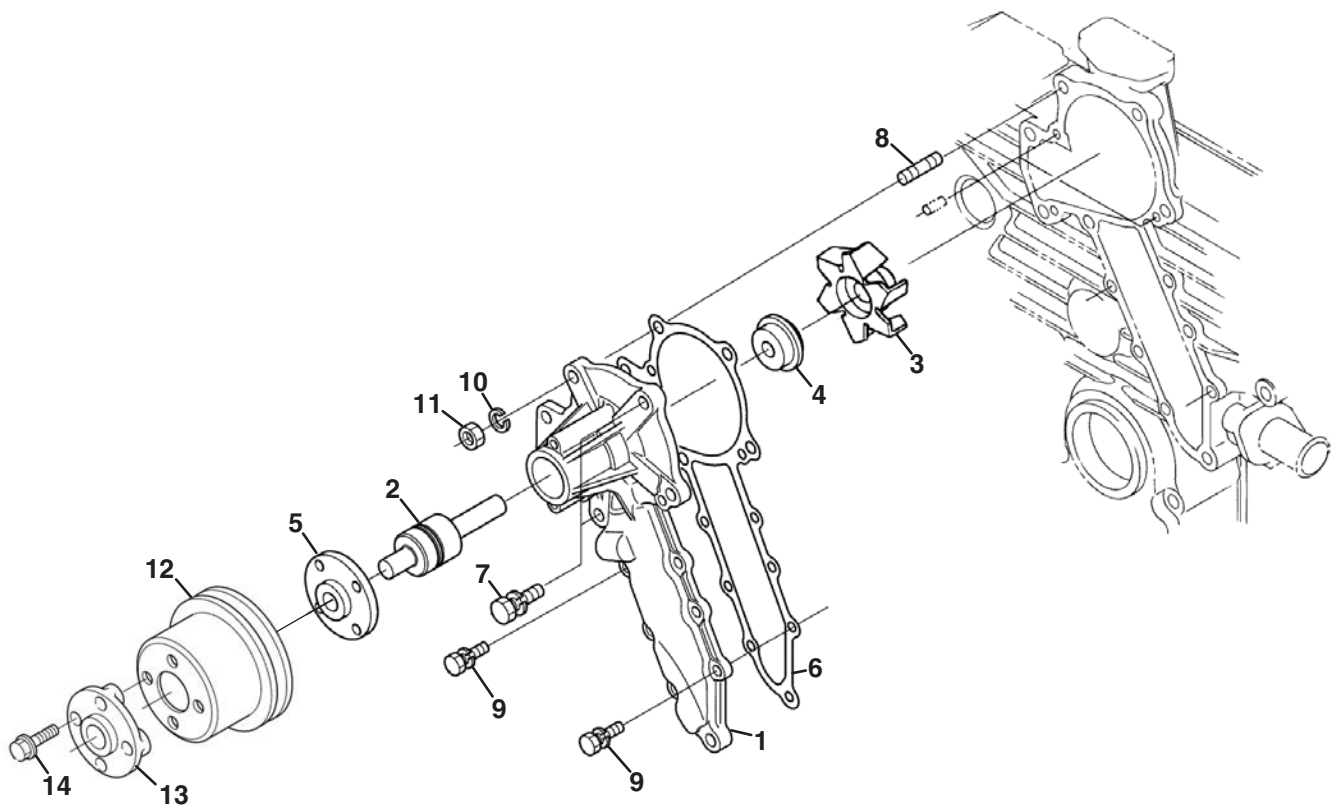

> Change from previous revision

20.1 Water Pump

KUBOTA V2403-M-DI-E3B

Item	Part No.	Qty.	Description	Serial Numbers/Notes
	4198243	1	Assembly Pump, Water	
1	4198300	1	• Body, Water Pump	
2	4198211	1	• Bearing	
3	4134375	1	• Impeller, Water Pump	
4	4134376	1	• Seal, Mechanical, Assembly	
5	4134377	1	• Flange, W/pump Shaft	
□	4134378	1	Gasket, Water Pump	
7	594332	2	Bolt, Sems	
8	4134379	1	Bolt, Stud	
9	550363	6	Bolt, Sems	
10	550409	1	Washer, Spring Lock	
11	550398	1	Hex Nut	
12	4198228	1	Pulley, Fan	
13	4134383	1	Collar, Fan	
14	4134384	4	Bolt, Flange	
□	Included in Lower Gasket Kit 4289810 See 1.1			