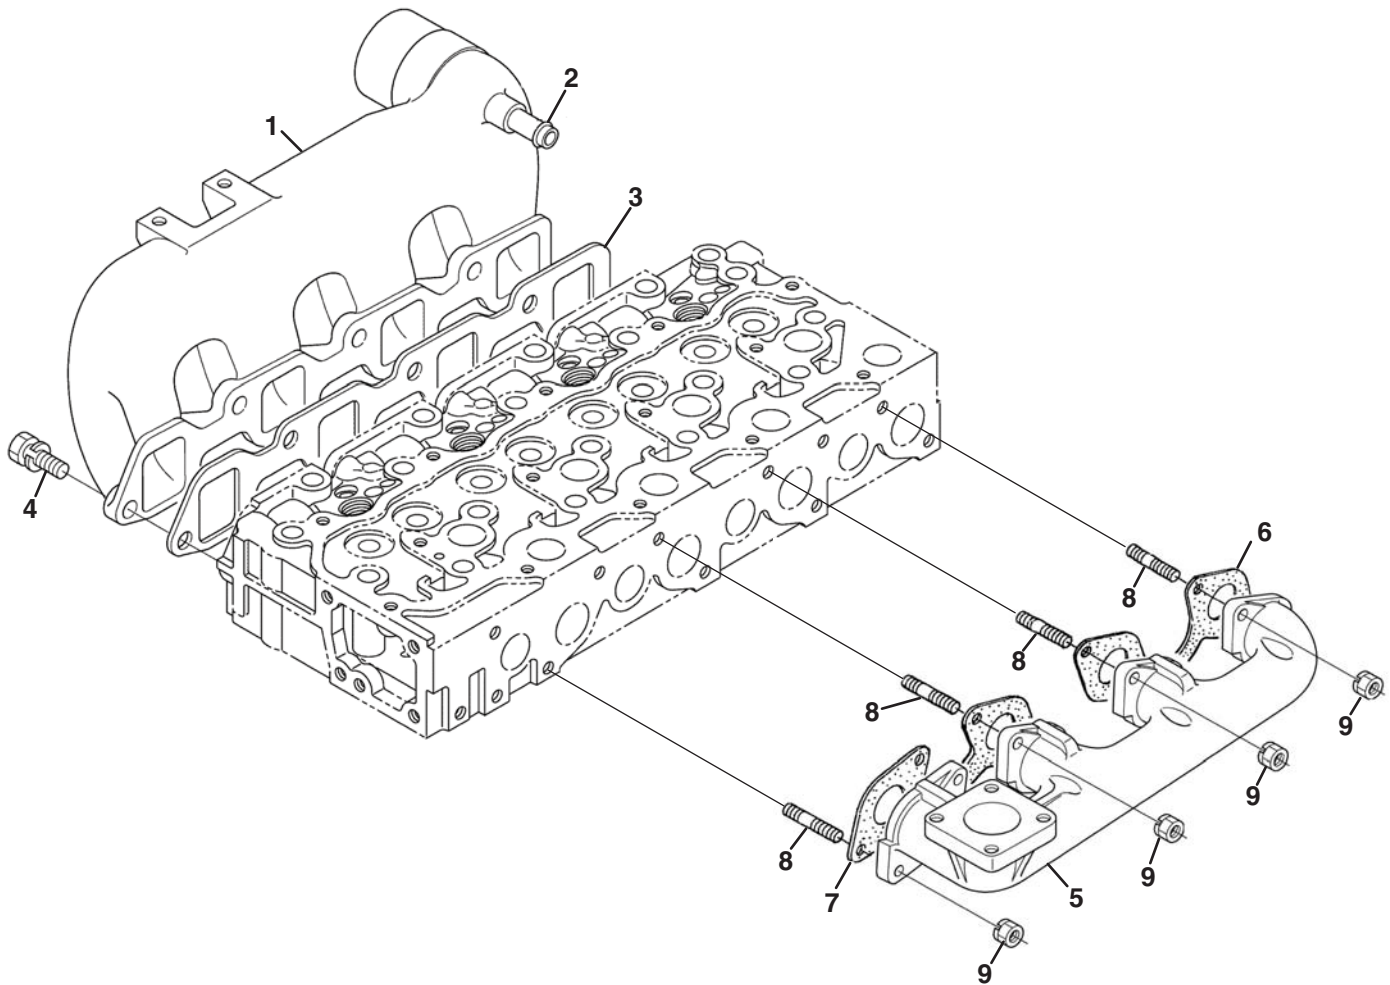

21.1 Intake and Exhaust Manifolds

KUBOTA V2403-M-DI-E3B

Item	Part No.	Qty.	Description	Serial Numbers/Notes	
	1	4289830	1	Assembly Manifold, Inlet	
	2	4134204	1	• Pipe, Return	
○	3	4289819	1	Gasket, In-manifold	
	4	550379	7	Bolt, Sems	
	5	4289849	1	Manifold, Exhaust	
○	6	4134392	1	Gasket, Ex-manifold	
○	7	4134393	1	Gasket, Ex-manifold	
	8	553024	8	Stud	
	9	4134395	8	Nut With Lock Washer	
○	Included in Upper Gasket Kit 4289811 See 1.1				

> Change from previous revision