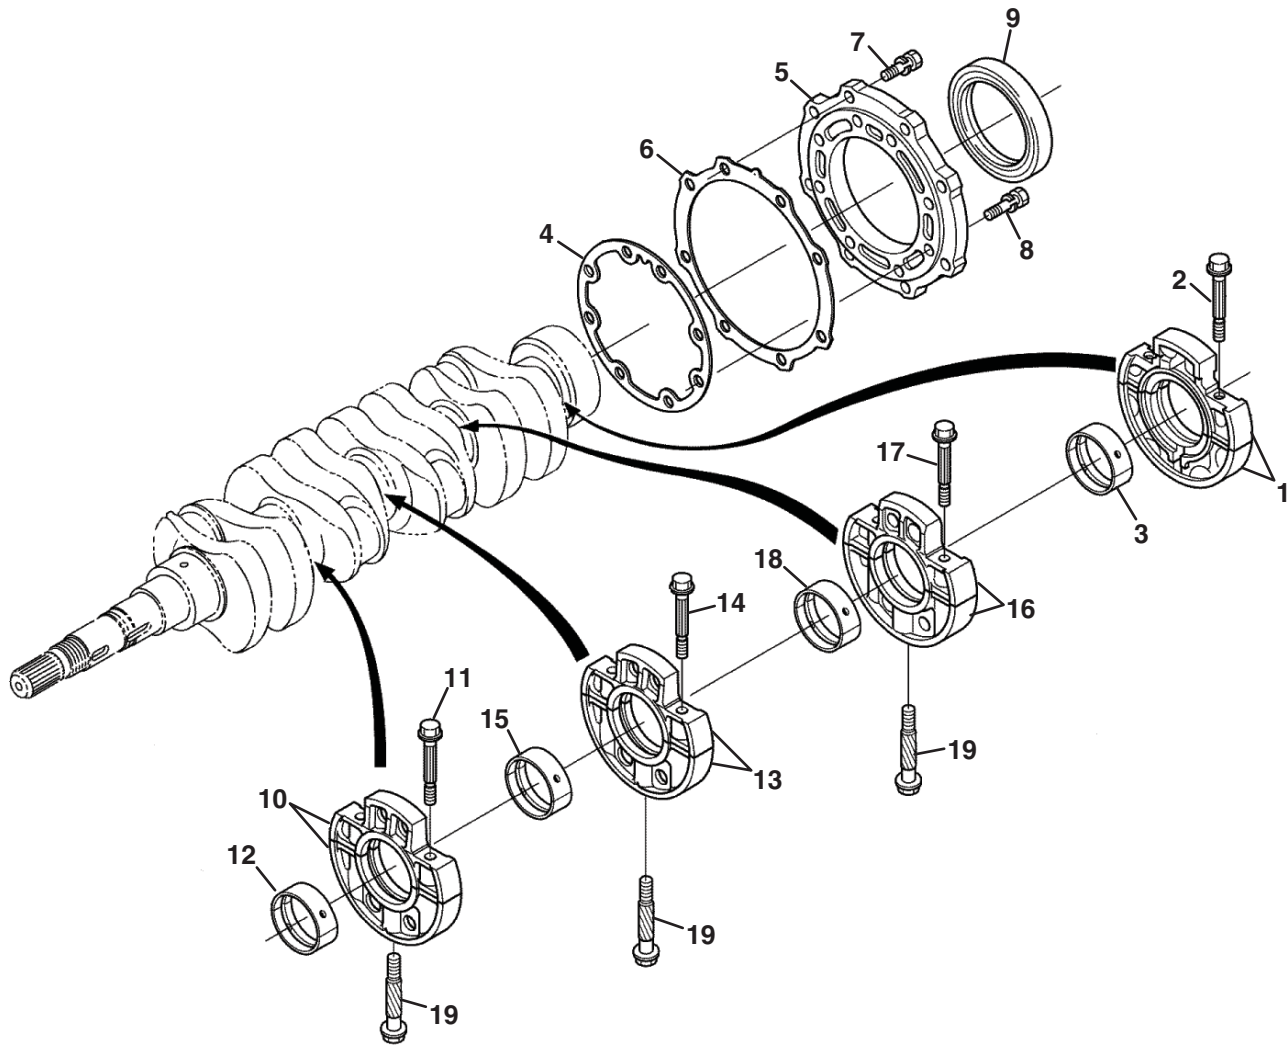

KUBOTA V2403-M-DI-E3B

Item	Part No.	Qty.	Description	Serial Numbers/Notes
1	4198388	1	Comp. Case Gear	
2	5001255	2	Plug	
3	594369	2	Pin, Straight	
4	4137886	1	Cap, Sealing	
☐ 5	4289818	1	Gasket, Gear Case	
6	4137901	1	Bolt, Flange	
7	4198240	7	Bolt, Flange	
8	4137829	1	Bolt, Flange	
9	4198361	2	Bolt, Flange	
10	4198161	4	Bolt, Flange	
11	552997	1	Spring	
12	552998	1	Seat, Valve	
13	594378	1	Ball	
14	552999	1	Flange, Water Return	
☐ 15	4134624	1	Gasket, Return Flange	
16	550364	3	Bolt, Sems	
17	553004	1	Cover	
☐ 18	4134625	1	Gasket, Hour Meter	
19	553003	4	Stud	
20	550395	4	Hex Nut	
21	550408	4	Washer, Spring Lock	
22	4198237	1	Joint, Pipe	
23	4198341	1	Collar, Valve Seat	
24	4113986	1	Cartridge, Oil Filter	
☐	Included in Lower Gasket Kit 4289810 See 1.1			

> Change from previous revision

8.1 Main Bearing Case