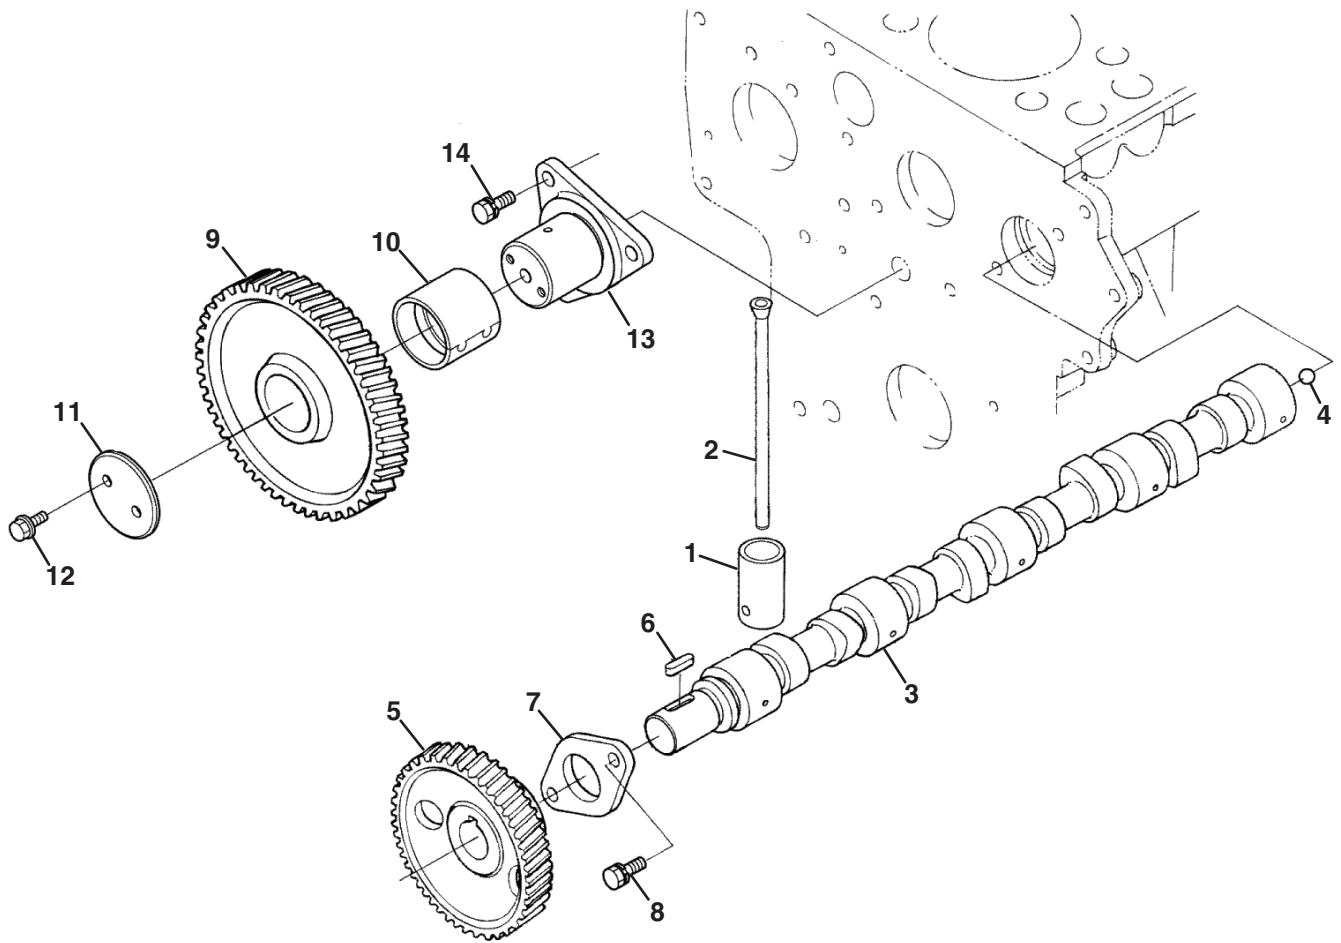

> Change from previous revision

8.1 Main Bearing Case

Item	Part No.	Qty.	Description	Serial Numbers/Notes
1	4198242	1	Assembly Brg. Case, Wheel	
2	4134220		• Bolt, Bearing Case 2	
● 3	4134221	1	• Metal, Crankshaft	STD Set
◆ 3	4134222	1	Metal, Crankshaft	-0.20mm Set
▲ 3	4134223	1	Metal, Crankshaft	-0.40mm Set
□ 4	4134224	1	Gasket, Bearing Case	
5	4134225	1	Cover, Bearing Case	
□ 6	4134226	1	Gasket, Case Cover	
7	594331	8	Bolt, Sems	
8	594332	8	Bolt, Sems	
□ 9	4289805	1	Seal, Oil	
10	4198301	1	Assembly Brg. Case, Main	
11	4134220	2	• Bolt, Bearing Case	
● 12	4134221	1	• Metal, Crankshaft	STD Set
◆ 12	4134222	1	Metal, Crankshaft	-0.20mm Set
▲ 12	4134223	1	Metal, Crankshaft	-0.40mm Set
13	4198302	1	Assembly Brg. Case, Main	
14	4134220	2	• Bolt, Bearing Case	
● 15	4134221	1	• Metal, Crankshaft	STD Set
◆ 15	4134222	1	Metal, Crankshaft	-0.20mm Set
▲ 15	4134223	1	Metal, Crankshaft	-0.40mm Set
16	4198303	1	Assembly Brg. Case, Main	
17	4134220	2	• Bolt, Bearing Case	
● 18	4134221	1	• Metal, Crankshaft	STD Set
◆ 18	4134222	1	Metal, Crankshaft	-0.20mm Set
▲ 18	4134223	1	Metal, Crankshaft	-0.40mm Set
19	556944	3	Bolt, Bearing Case	
●	4198367	1	Kit Metal, STD Engine	Includes Items marked ●
◆	4198368	1	Kit Metal, -0.20mm/+0.20mm Engine	Includes Items marked ◆
■	4198369	1	Kit Metal, -0.40mm/+0.40mm Engine	Includes Items marked ■
□	Included in Lower Gasket Kit 4289810 See 1.1			

> Change from previous revision

9.1 Camshaft and Idle Gear Shaft

KUBOTA V2403-M-DI-E3B

Item	Part No.	Qty.	Description	Serial Numbers/Notes
1	557322	8	Tappet	
2	4198304	8	Push Rod	
3	4289839	1	Assembly Camshaft	
4	2500953	1	• Ball 1/4	
5	4134233	1	• Gear, Camshaft	
6	594374	1	• Key, Feather	
7	553068	1	• Stopper, Camshaft	
8	550377	2	Bolt, Sems	
9	4159665	1	Comp. Gear, Idle	
10	4134234	1	• Bush, Idle Gear	
11	4289868	1	Collar, Idle Gear	
12	5003269	2	Bolt, Flange	
13	4134440	1	Shaft, Idle Gear	
14	550377	3	Bolt, Sems	