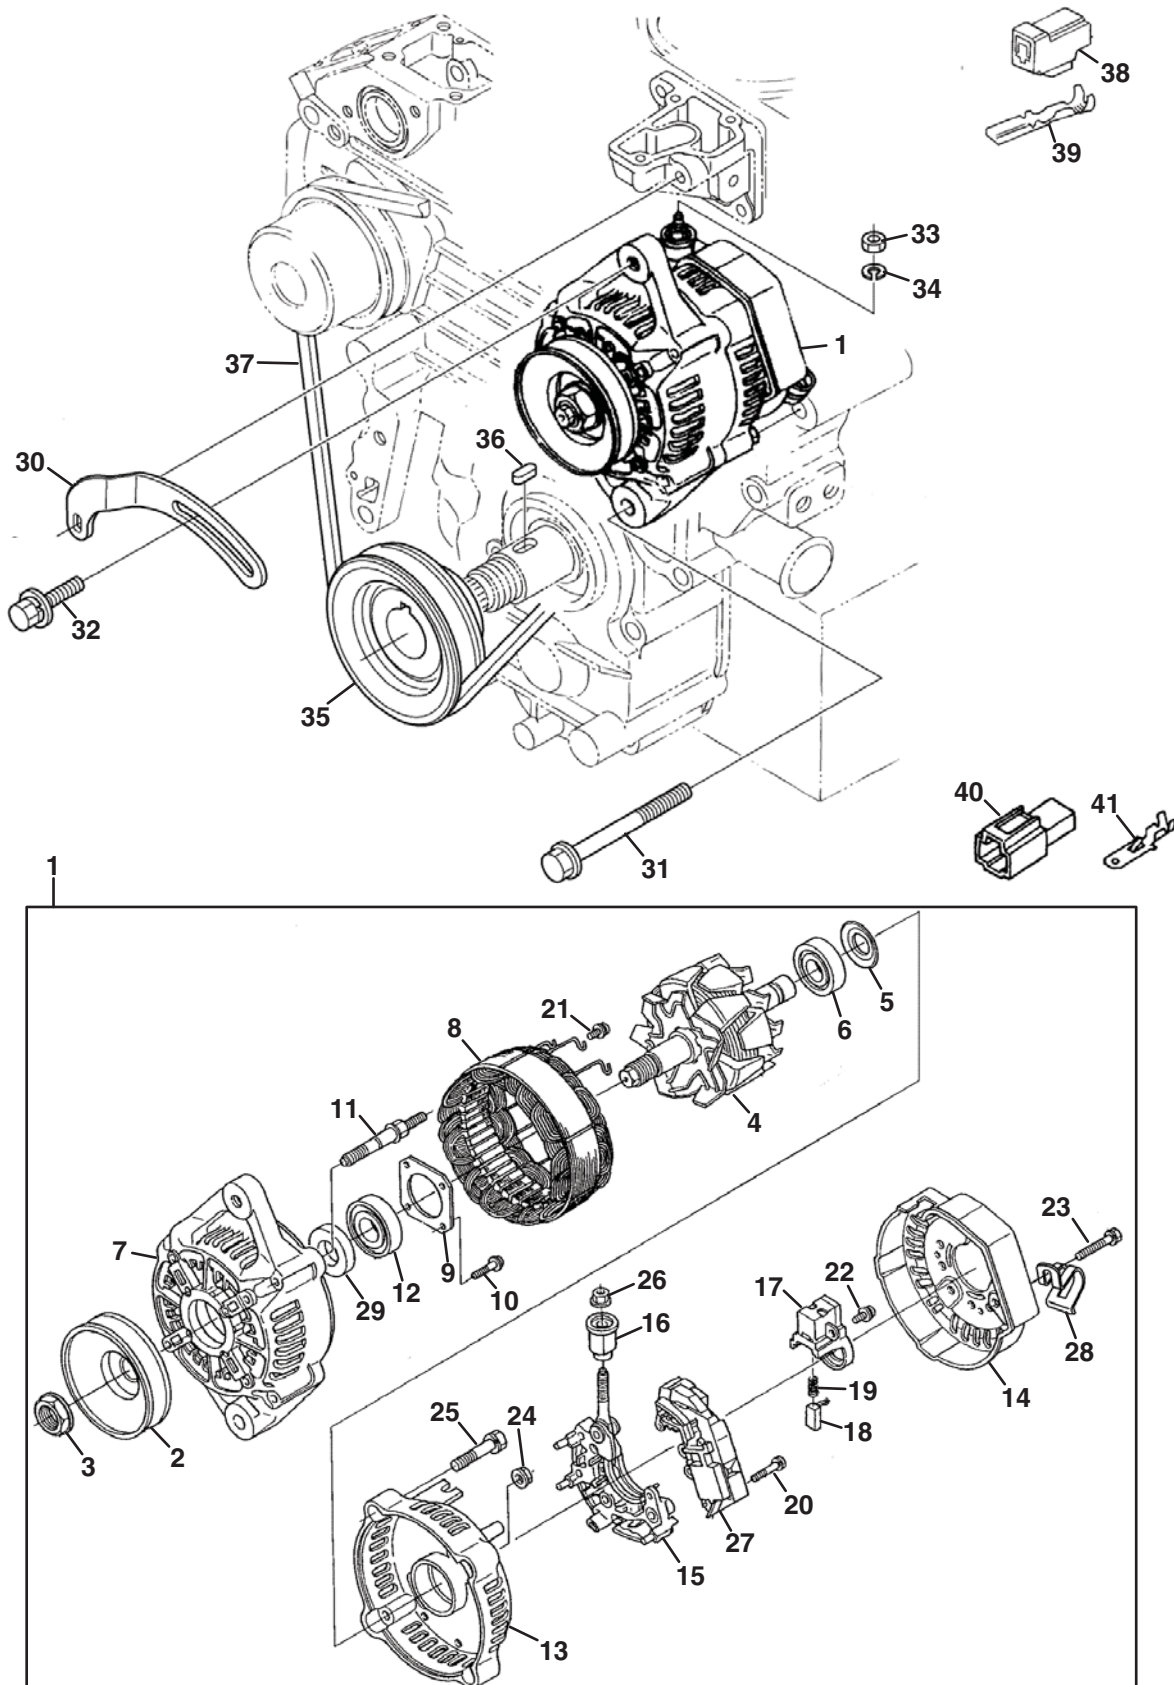

17.1 Alternator

KUBOTA V2403-M-DI-E3B

Item	Part No.	Qty.	Description	Serial Numbers/Notes
1	5000938	1	Alternator Assembly	12V 45A
2	5002415	1	• Pulley, Alternator	
3	557948	1	• Nut	
4	4134327	1	• Rotor	
5	557951	1	• • Cover, Bearing	
6	4134328	1	• • Bearing, Ball	
7	4134329	1	• Frame, Drive End	
8	N/S	1	• • Stator	
9	5001210	1	• • Plate, Retainer	
10	557956	4	• • Screw, Round Head	
11	557957	2	• • Bolt, Through	
12	557958	1	• • Bearing, Ball	
13	4134331	1	• Frame, End	
14	4134332	1	• Cover, End	
15	5002916	1	• Assembly Rectifier	
16	4134337	1	• Bush, Insulation	
17	557963	1	• Holder, Brush	
18	557964	2	• • Brush	
19	557965	2	• • Spring, Brush	
20	557966	2	• Screw, Round Head	
21	557967	6	• Screw, Round Head	
22	557968	1	• Screw, Round Head	
23	557969	3	• Bolt	
24	557970	2	• Nut	
25	557971	2	• Bolt	
26	557972	1	• Nut	
27	2810355	1	• Assembly Regulator	
28	4134341	1	• Clamp, Cord	
29	557949	1	• Collar	
30	4134319	1	Stay, Dynamo	
31	4289799	1	Bolt, Flange	
32	4134321	1	Bolt, W Sems	
33	550395	1	Hex.nut	
34	550408	1	Washer, Spring Lock	
35	4289828	1	Pulley, Fan Drive	
36	594374	1	Key, Feather	
37	4289829	1	V Belt	39in
	4134324	1	Assembly Coupler	
38	4134325	1	• Connector	
39	4134326	2	• Terminal	
40	4198210	1	Assembly Coupler	
41	4198231	1	• Terminal	

> Change from previous revision