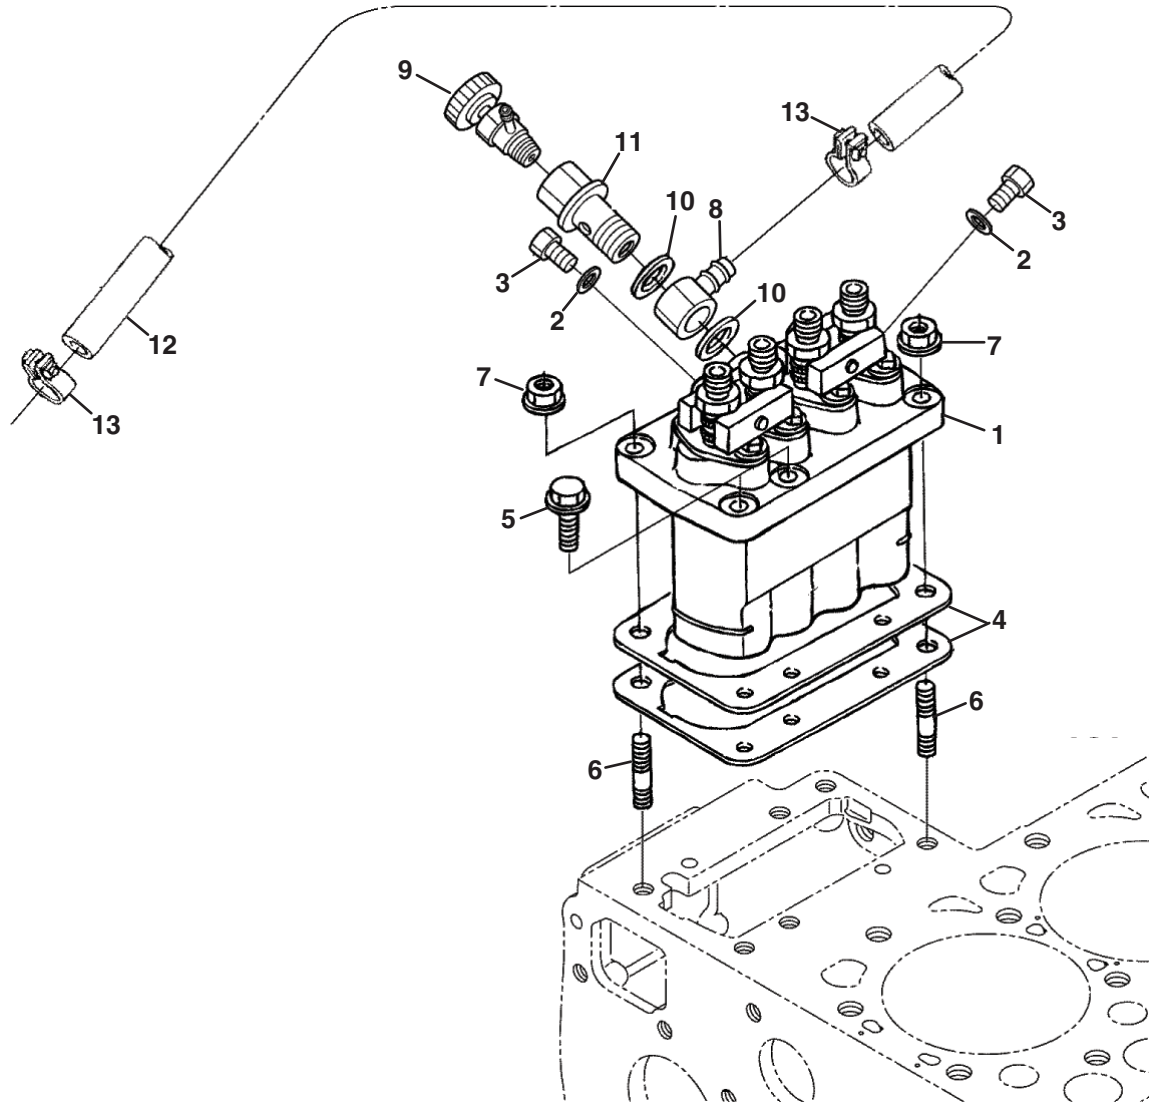

13.1 Injection Pump

KUBOTA V2403-M-DI-E3B

Item	Part No.	Qty.	Description	Serial Numbers/Notes	
	1		4289840	Assembly Pump, Injection 1	
☐	2	2	4289802	• Gasket	
	3	2	4289801	• Screw, Air Bleeder	
	4	1	4198375	Shim, Injection	0.175mm
	4	1	5000884	Shim, Injection	0.200mm
	4	1	4134275	Shim, Injection	0.250mm
	4	1	4134276	Shim, Injection	0.300mm
	4	1	4289822	Shim	0.350mm
	5	4	4137820	Bolt, Flange	
	6	2	553024	Stud	
	7	2	4137803	Nut, Flange	
	8	1	4281637	Joint, Eye	
	9	1	553118	Assembly Cock, Jet Start	
☐	10	2	4289858	Gasket	
	11	1	4289857	Bolt, Eye Joint	
	12	1	2501173	Assembly Pipe, Fuel	
	13	2	4138284	• Clip, Pipe	
☐	Included in Lower Gasket Kit 4289810 See 1.1				

> Change from previous revision