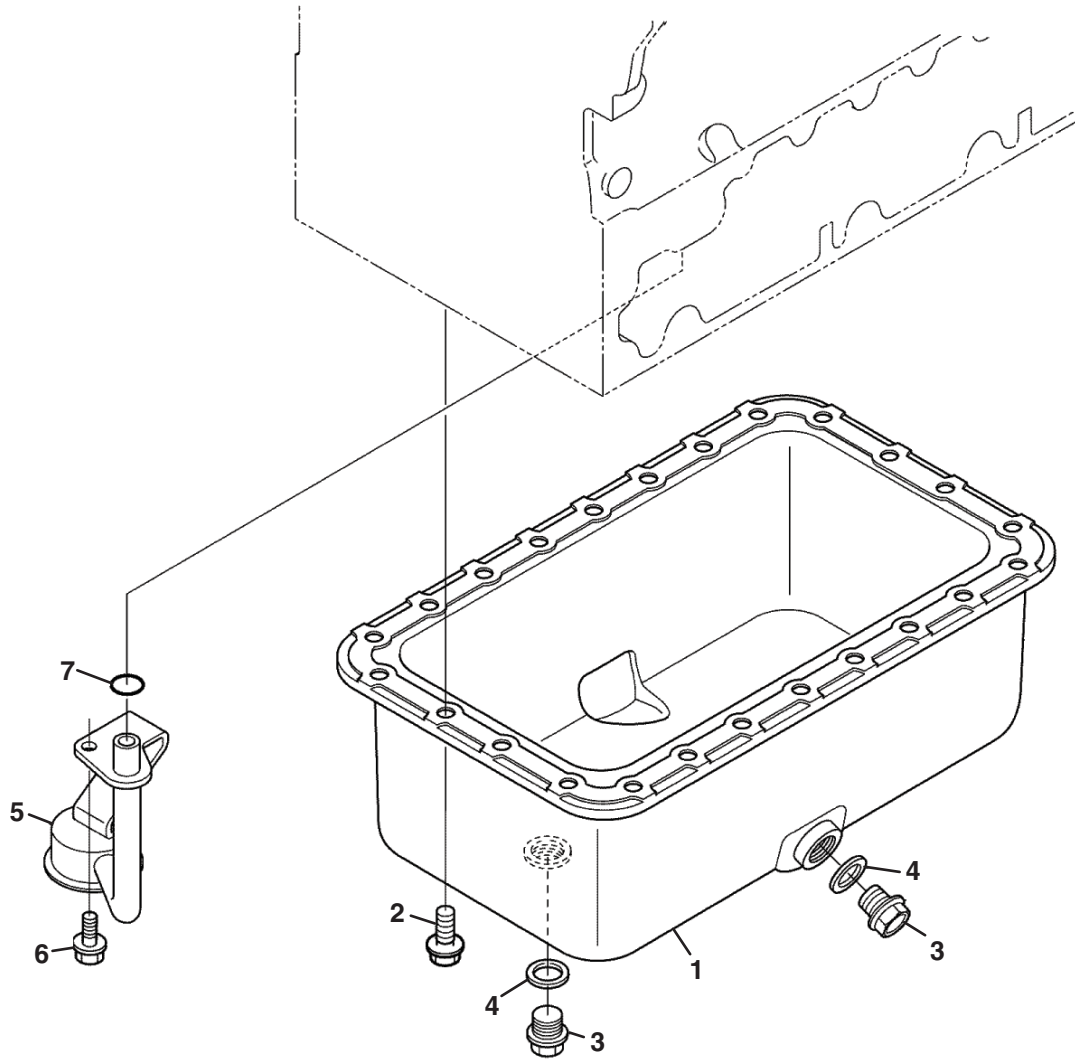

> Change from previous revision

3.1 Oil Pan

KUBOTA V2403-M-DI-E3B

Item	Part No.	Qty.	Description	Serial Numbers/Notes
1	556916	1	Comp. Oil Pan	
2	556918	24	Bolt, Flange	
3	4134176	2	Plug, Drain	
<input type="checkbox"/> 4	2500811	2	Gasket	
5	4134177	1	Screen, Suction	
6	4198160	1	Bolt, Flange	
<input type="checkbox"/> 7	4134178	1	O Ring	
<input type="checkbox"/> Included in Lower Gasket Kit 4289810 See 1.1				