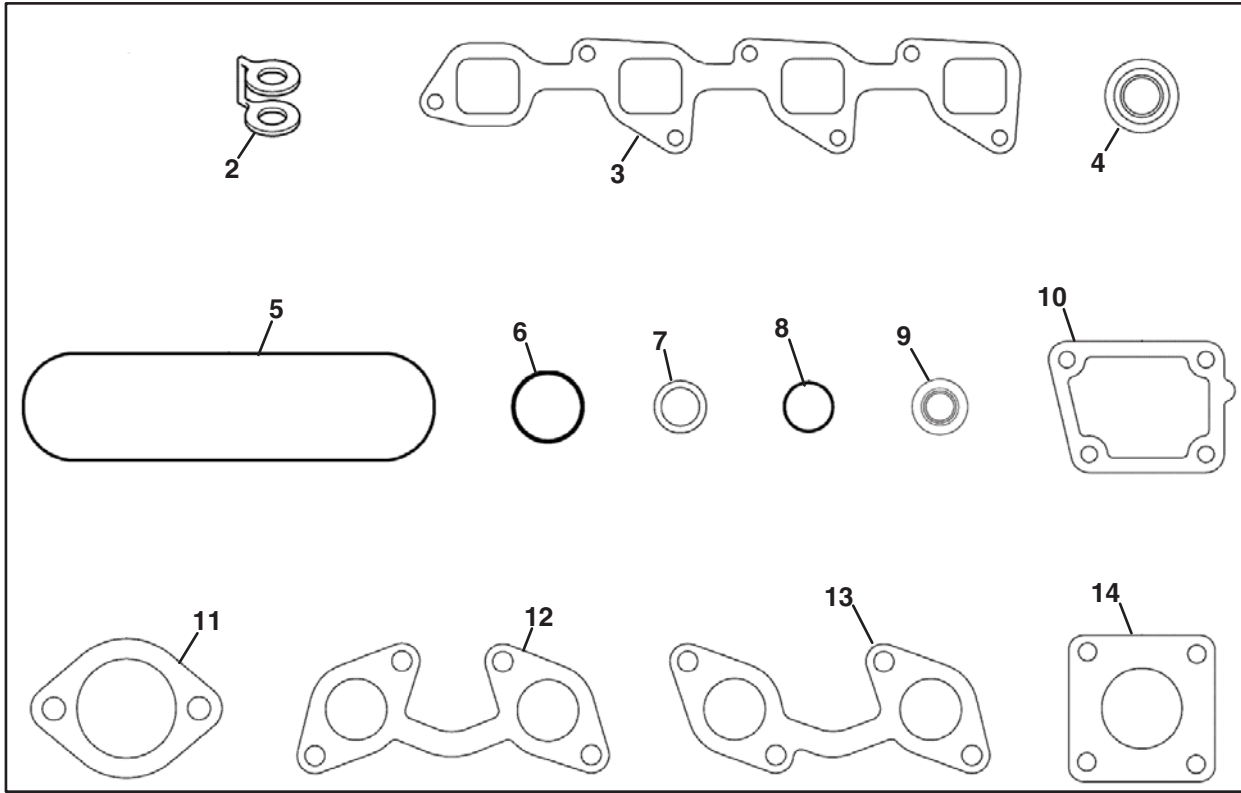

KUBOTA V2403-M-DI-E3B

Serial No. All

1.1 Gasket Kit

1