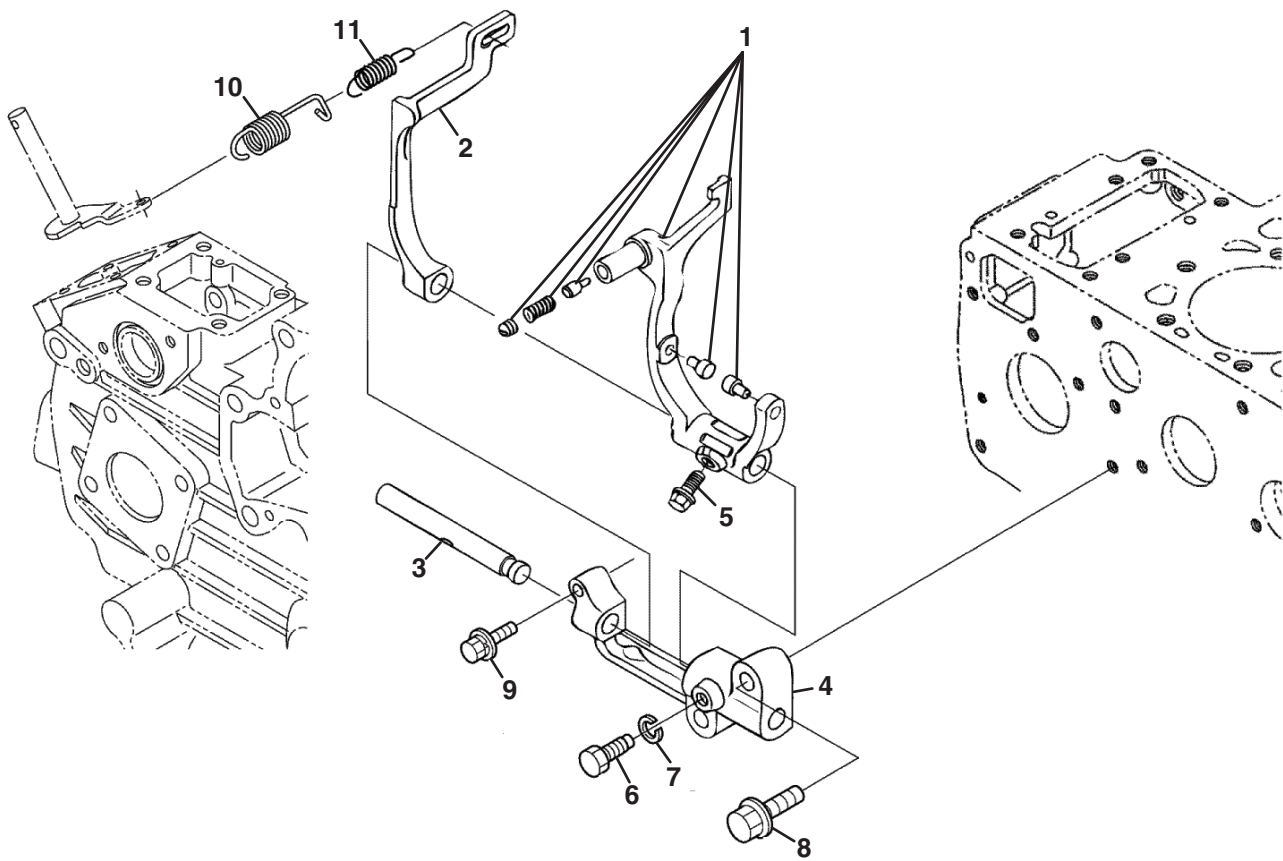

> Change from previous revision

14.1 Governor

KUBOTA V2403-M-DI-E3B

Item	Part No.	Qty.	Description	Serial Numbers/Notes
1	4289843	1	Assembly Lever, Fork	
2	4134278	1	• Lever, Fork	
3	4134279	1	• Shaft, Fork Lever	
4	552992	1	• Holder, Fork Lever	
5	4138085	1	• Bolt, Flange	
6	553137	1	• Bolt	
7	550408	1	• Washer, Spring Lock	
8	4137901	2	Bolt, Flange	
9	4138284	1	Bolt	
10	4289815	1	Spring Governor,1	
11	4289833	1	Spring, Governor	