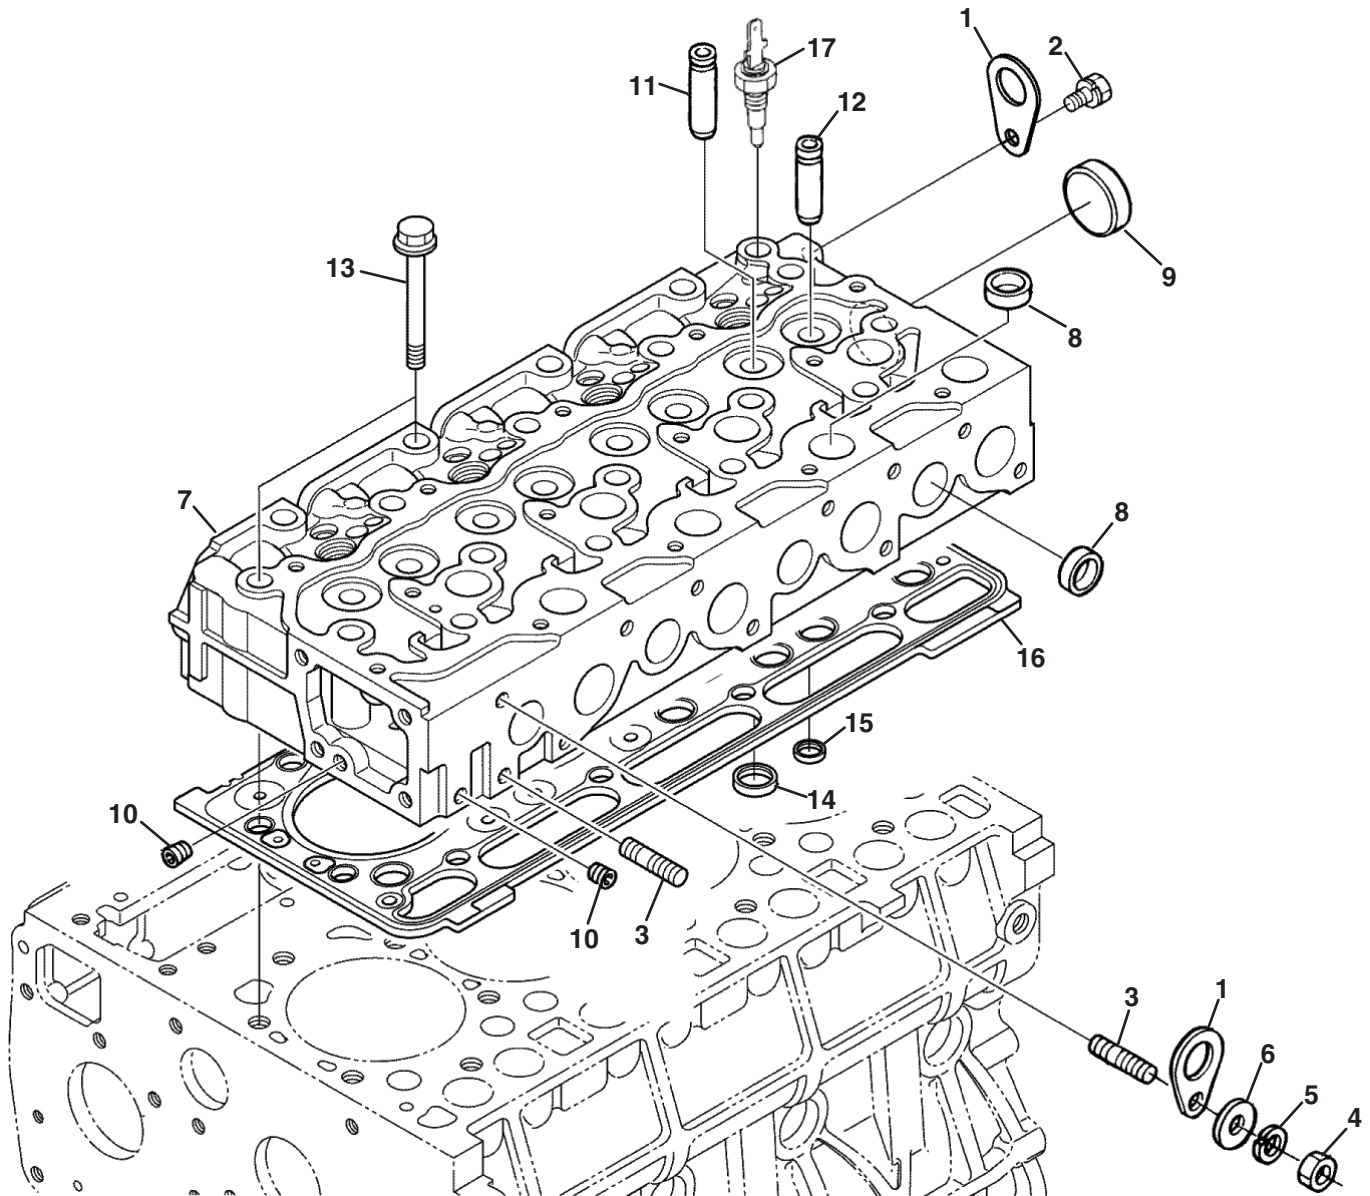

> Change from previous revision

3.1 Oil Pan

KUBOTA V2403-M-DI-E3B

Item	Part No.	Qty.	Description	Serial Numbers/Notes
1	556916	1	Comp. Oil Pan	
2	556918	24	Bolt, Flange	
3	4134176	2	Plug, Drain	
<input type="checkbox"/> 4	2500811	2	Gasket	
5	4134177	1	Screen, Suction	
6	4198160	1	Bolt, Flange	
<input type="checkbox"/> 7	4134178	1	O Ring	
<input type="checkbox"/> Included in Lower Gasket Kit 4289810 See 1.1				

> Change from previous revision

4.1 Cylinder Head

KUBOTA V2403-M-DI-E3B

Item	Part No.	Qty.	Description	Serial Numbers/Notes
1	553934	2	Hook, Engine	
2	4289891	1	Bolt, Sems	
3	4198438	2	Stud	
4	550398	1	Hex Nut	
5	550409	1	Washer, Spring Lock	
6	550380	1	Washer, Plain	
7	4289836	1	Cylinder Head	
8	552976	12	• Cap, Sealing	
9	552977	1	• Cap, Sealing	
10	552978	2	• Plug	
11	4289852	4	• Guide, Inlet Valve	
12	556927	4	• Guide, Exhaust Valve	
13	556928	18	• Bolt, Cylinder Head	
14	4289807	4	• Seat, Inlet Valve	
15	4289806	4	• Seat, Exhaust Valve	
16	4198328	1	Gasket, Cylinder Head	1.15mm
16	4198329	1	Gasket, Cylinder Head	1.20mm
16	4198330	1	Gasket, Cylinder Head	1.25mm
16	4198331	1	Gasket, Cylinder Head	1.30mm
16	4198332	1	Gasket, Cylinder Head	1.35mm
17	2810959	1	Switch, Thermo	

> Change from previous revision

5.1 Valve and Rocker Arm

KUBOTA V2403-M-DI-E3B

Item	Part No.	Qty.	Description	Serial Numbers/Notes
1	4289837	4	Valve, Inlet	Set
2	4289838	4	Valve, Exhaust	
3	4289850	8	Spring, Valve	
4	553028	8	Retainer, Valve Sp.	
5	4134385	8	Collet, Valve Spring	
○ 6	553030	8	Seal (Valve Stem)	
7	4289851	8	Cap, Valve	
8	4159660	1	Shaft, Rocker Arm	
9	553033	4	Bracket, Rocker Arm	
10	553037	3	Spring, Rocker Arm	
11	4137828	4	Bolt, Flange	
12	4138201	1	Spring Pin	
13	553036	2	Washer, R-arm.shaft	
14	594353	2	Washer, Plain	
15	550409	2	Washer, Spring Lock	
16	594338	2	Hex Bolt	
17	5002804	8	Arm, Rocker, Assembly	
18	4289853	8	• Screw, Adjusting	
19	4138207	8	• Nut	
○	Included in Upper Gasket Kit 4289811 See 1.1			