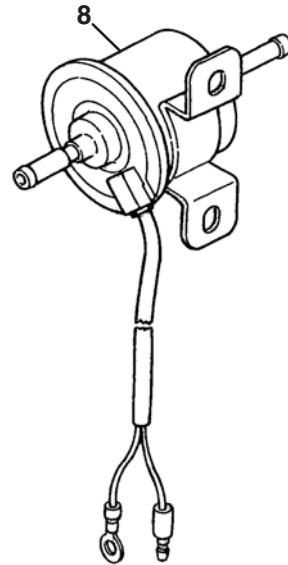

22.1 Loose Components

KUBOTA V2403-M-DI-E3B

Item	Part No.	Qty.	Description	Serial Numbers/Notes
	503626	1	Assembly Filter, Fuel	
1	4134312	1	• Cover, Filter	
2	4138103	2	• Bolt, Joint	
3	4134314	1	• Plug	
4	557619	1	• Element, Fuel Filter	
5	4138106	1	• Gasket	
6	4134317	2	• Connector	
7	4138107	5	• Gasket	
8	4132489	1	Assembly Pump, Fuel	
9	557367	1	Tank, Assembly (Reserve)	
10	557984	1	Cap	
11	2500815	1	Packing	
12	557370	1	Pipe, Water Over Flow	
13	557371	1	Pipe, Water Over Flow	
14	553914	2	Clip, Pipe	
15	557374	1	Stay, Reserve Tank	
○ 16	4134436	1	Gasket, Muffler	
○	Included in Upper Gasket Kit 4289811 See 1.1			

> Change from previous revision