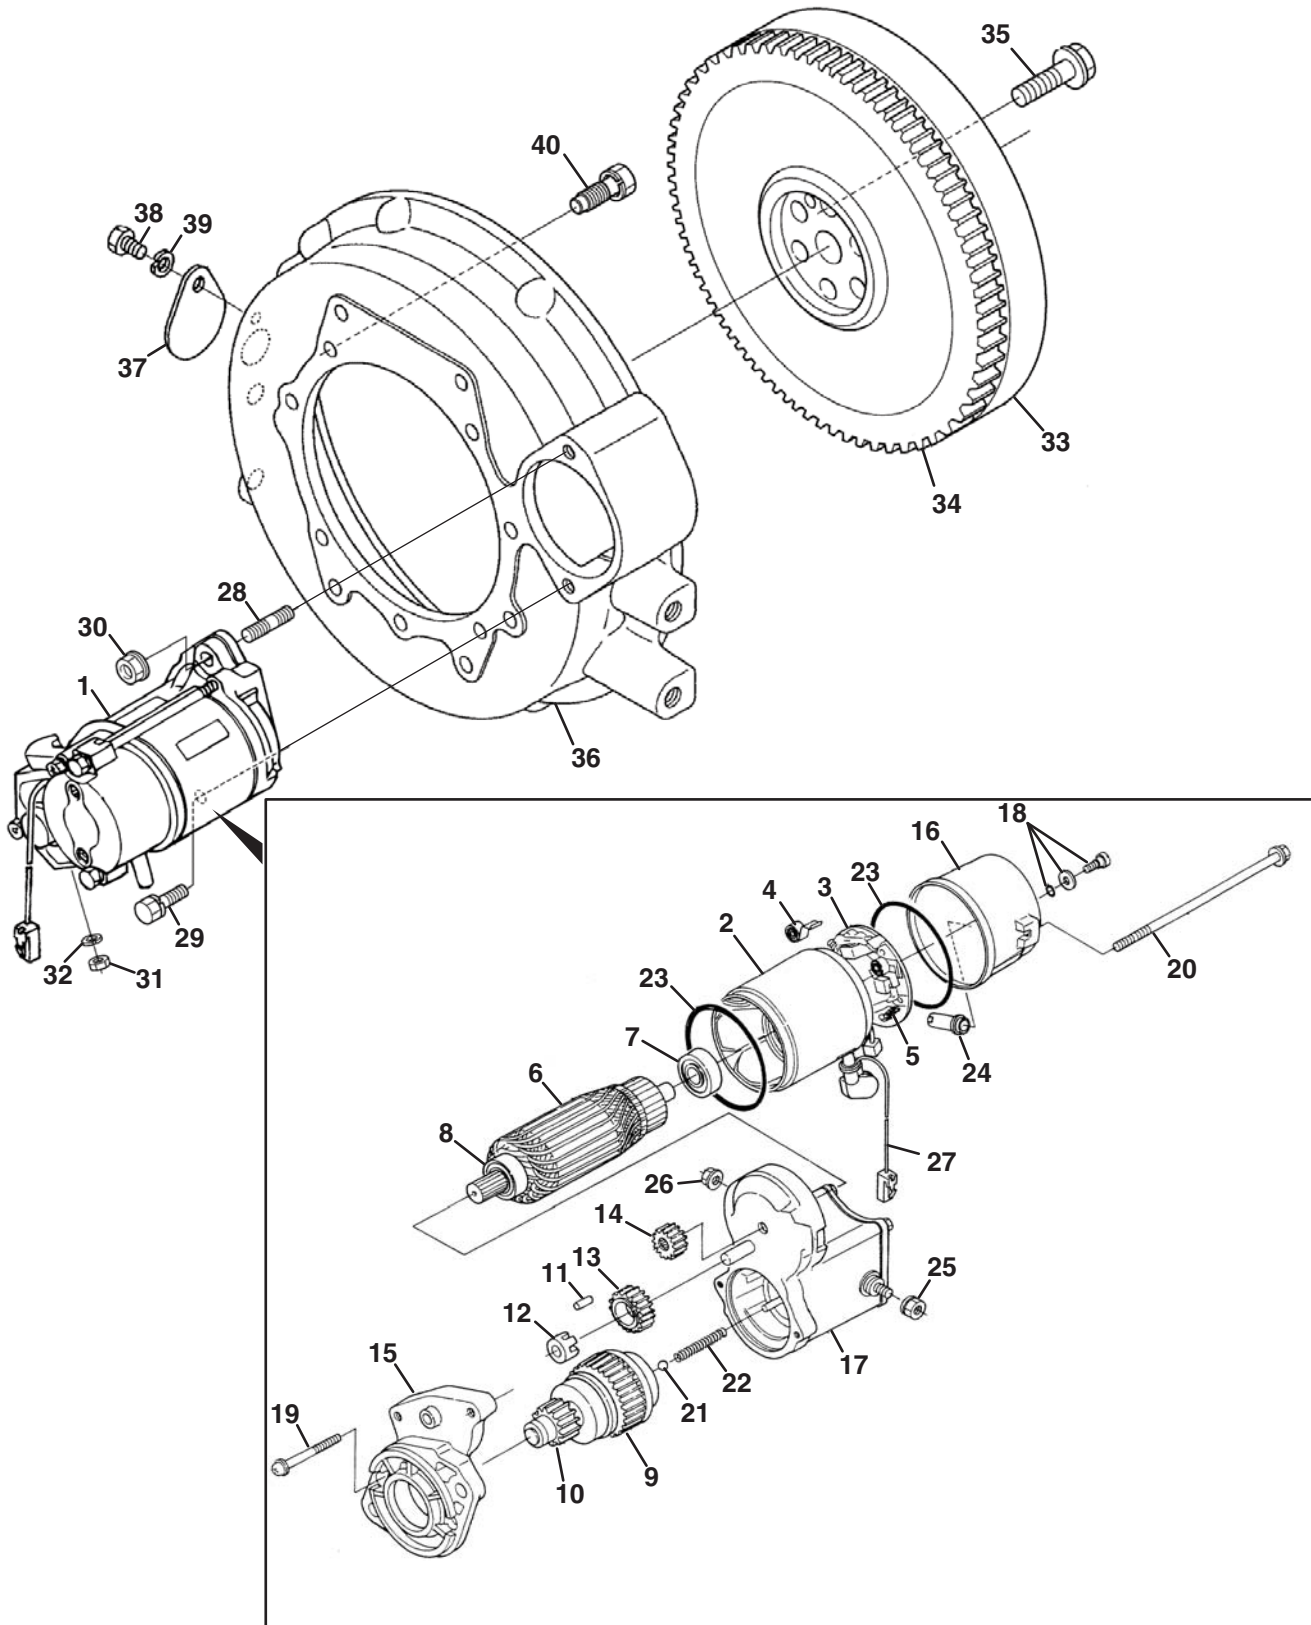

18.1 Starter and Flywheel

KUBOTA V2403-M-DI-E3B

Item	Part No.	Qty.	Description	Serial Numbers/Notes
1	4198229	1	Assembly Starter	12V 2.0kW
2	4198216	1	• Yoke	
	4198221	1	• Holder, Brush	
3	4289804	2	• • Brush, Kit	
4	4198217	4	• • Spring	
5	4289803	4	• • Spring, Brush	
6	4198215	1	• Armature	
7	4198222	1	• • Bearing	
8	557892	1	• • Bearing	
9	4198214	1	• Clutch, Over Running	
10	5001307	1	• • Gear, Pinion	
11	557902	5	• Roller	
12	557903	1	• Retainer	
13	2810751	1	• Gear	
14	4198219	1	• Gear	
15	4198213	1	• Frame, Drive End	
16	4198218	1	• Frame, End	
17	4198130	1	• Assembly Switch, Magnetic	
18	4198223	2	• Screw	
19	4198224	2	• Screw	
20	4198220	2	• Bolt, Through	
21	557904	1	• Ball	
22	557905	1	• Spring	
23	5003288	2	• O Ring	
24	4198201	1	• Pipe, Drain	
25	5001183	1	• Nut, Hexagon	
26	557912	1	• Nut, Hexagon	
27	557913	1	• Cord, Stop Solenoid	
28	594345	1	Bolt, Stud	
29	594337	1	Bolt, Sems	
30	4251684	1	Nut, Flange	
31	550395	1	Hex.nut	
32	550409	1	Washer,spring Lock	
33	4198365	1	Comp. Flywheel	
34	4198239	1	• Gear, Ring	
35	4198377	6	Bolt ,flywheel	
36	4198364	1	Housing, Flywheel	
37	557332	1	Cover	
38	594338	1	Hex.bolt	
39	550409	1	Washer, Spring Lock	
40	4134252	11	Bolt	

> Change from previous revision