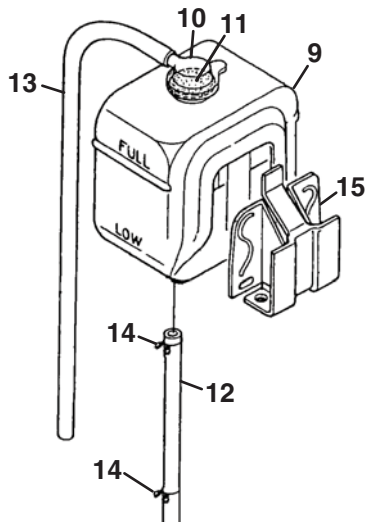

22.1 Loose Components

KUBOTA V2403-M-DI-E3B

Item	Part No.	Qty.	Description	Serial Numbers/Notes
	503626	1	Assembly Filter, Fuel	
1	4134312	1	• Cover, Filter	
2	4138103	2	• Bolt, Joint	
3	4134314	1	• Plug	
4	557619	1	• Element, Fuel Filter	
5	4138106	1	• Gasket	
6	4134317	2	• Connector	
7	4138107	5	• Gasket	
8	4132489	1	Assembly Pump, Fuel	
9	557367	1	Tank, Assembly (Reserve)	
10	557984	1	Cap	
11	2500815	1	Packing	
12	557370	1	Pipe, Water Over Flow	
13	557371	1	Pipe, Water Over Flow	
14	553914	2	Clip, Pipe	
15	557374	1	Stay, Reserve Tank	
○ 16	4134436	1	Gasket, Muffler	
○	Included in Upper Gasket Kit 4289811 See 1.1			

> Change from previous revision