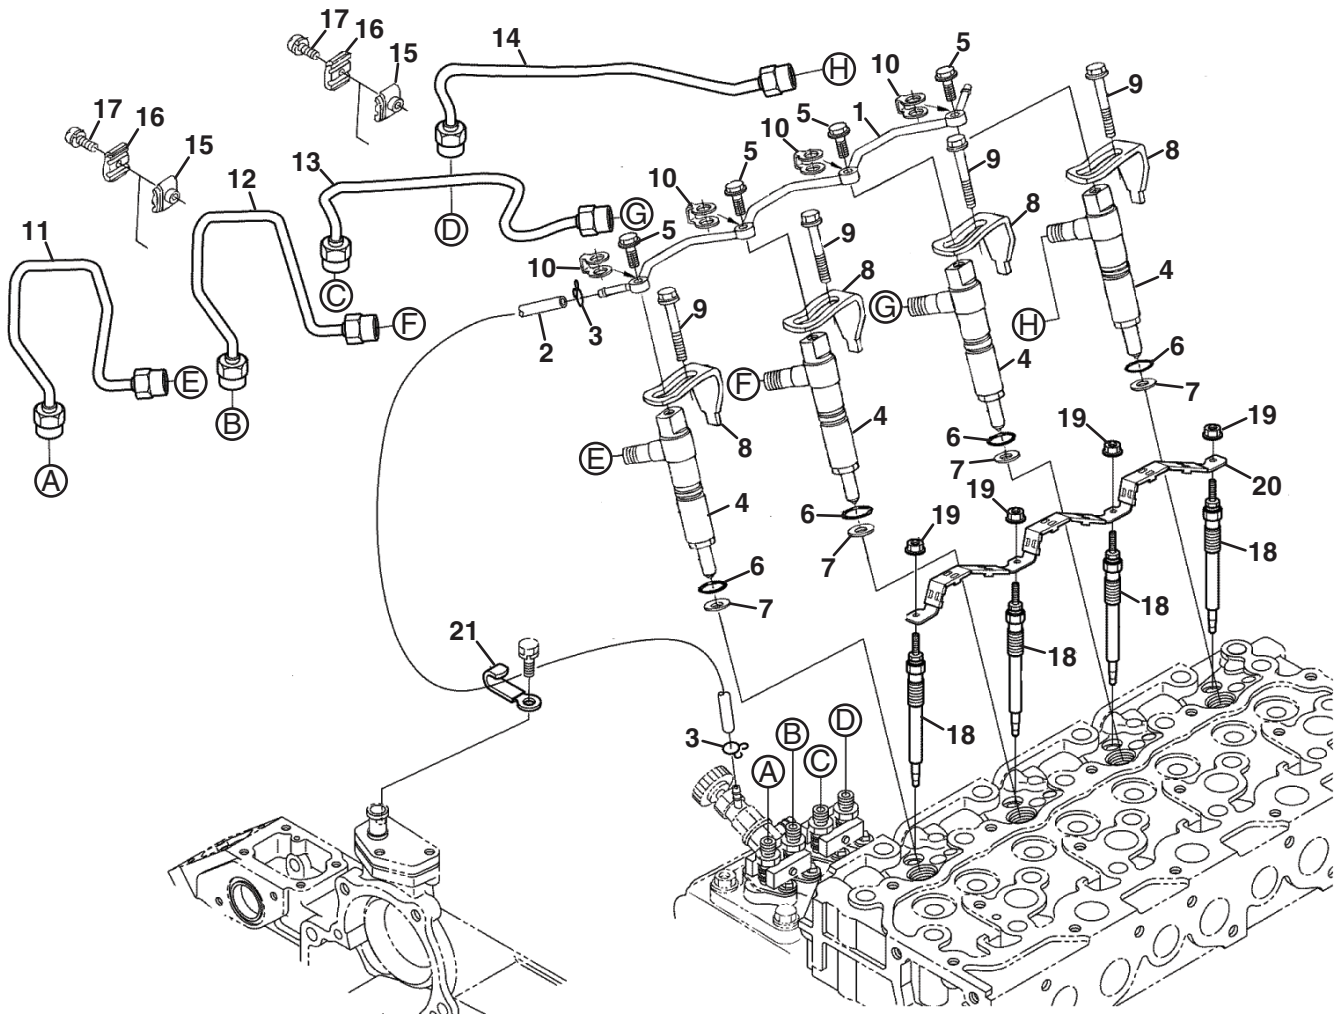

> Change from previous revision

14.1 Governor

KUBOTA V2403-M-DI-E3B

Item	Part No.	Qty.	Description	Serial Numbers/Notes
1	4289843	1	Assembly Lever, Fork	
2	4134278	1	• Lever, Fork	
3	4134279	1	• Shaft, Fork Lever	
4	552992	1	• Holder, Fork Lever	
5	4138085	1	• Bolt, Flange	
6	553137	1	• Bolt	
7	550408	1	• Washer, Spring Lock	
8	4137901	2	Bolt, Flange	
9	4138284	1	Bolt	
10	4289815	1	Spring Governor,1	
11	4289833	1	Spring, Governor	

> Change from previous revision

15.1 Speed Control Plate

KUBOTA V2403-M-DI-E3B

Item	Part No.	Qty.	Description	Serial Numbers/Notes
1	4134289	1	Assembly Bolt, Adjustment	
2	4198238	1	• Bolt, Adjusting	
3	553142	1	• Nut	
<input type="checkbox"/> 4	553143	2	Gasket	
5	553879	1	Nut	
6	4134290	1	Assembly Plate, Control	
7	4134291	1	• Comp. Lever, Governor	
8	4134292	1	• Lever, Speed Control	
<input type="checkbox"/> 9	4198212	1	• Seal, Oil	
10	550425	1	• Pin, Spring	
11	4134266	1	• Spring, Return	
12	4289809	2	• Bolt, Wired	
13	550395	2	• Hex.nut	
<input type="checkbox"/> 14	4134267	1	Gasket, Plate	
15	550364	2	Bolt, Sems	
16	553003	2	Stud	
17	2810647	2	Nut, Flange	
<input type="checkbox"/>	Included in Lower Gasket Kit 4289810 See 1.1			

> Change from previous revision

16.1 Nozzle Holder and Glow Plug

KUBOTA V2403-M-DI-E3B

Item	Part No.	Qty.	Description	Serial Numbers/Notes	
	1	4289859	1	Assembly Pipe, Over Flow	
	2	4289856	1	Assembly Tube, Fuel	
	3	553105	2	Clip, Pipe	
	4	4289841	4	Assembly Holder, Nozzle	
	5	4138036	4	Bolt, Eye Joint	
○	6	2809954	4	O Ring	
○	7	4251732	4	Gasket	
	8	4289842	4	Clamp, Nozzle	
	9	4289860	4	Bolt, Clamp	
○	10	4138037	4	Gasket	
	11	4289823	1	Pipe, Injection	
	12	4289825	1	Pipe, Injection	
	13	4289826	1	Pipe, Injection	
	14	4289827	1	Pipe, Injection	
	15	554054	2	Clamp, Pipe	
	16	554055	2	Clamp, Pipe	
	17	550401	2	Screw, Sems	
	18	4289844	4	Glow Plug	
	19	5001152	4	• Nut, Flange	
	20	4289834	1	Cord, Glow Plug	
	21	2501170	1	Clamp, Hose	
○	Included in Upper Gasket Kit 4289811 See 1.1				