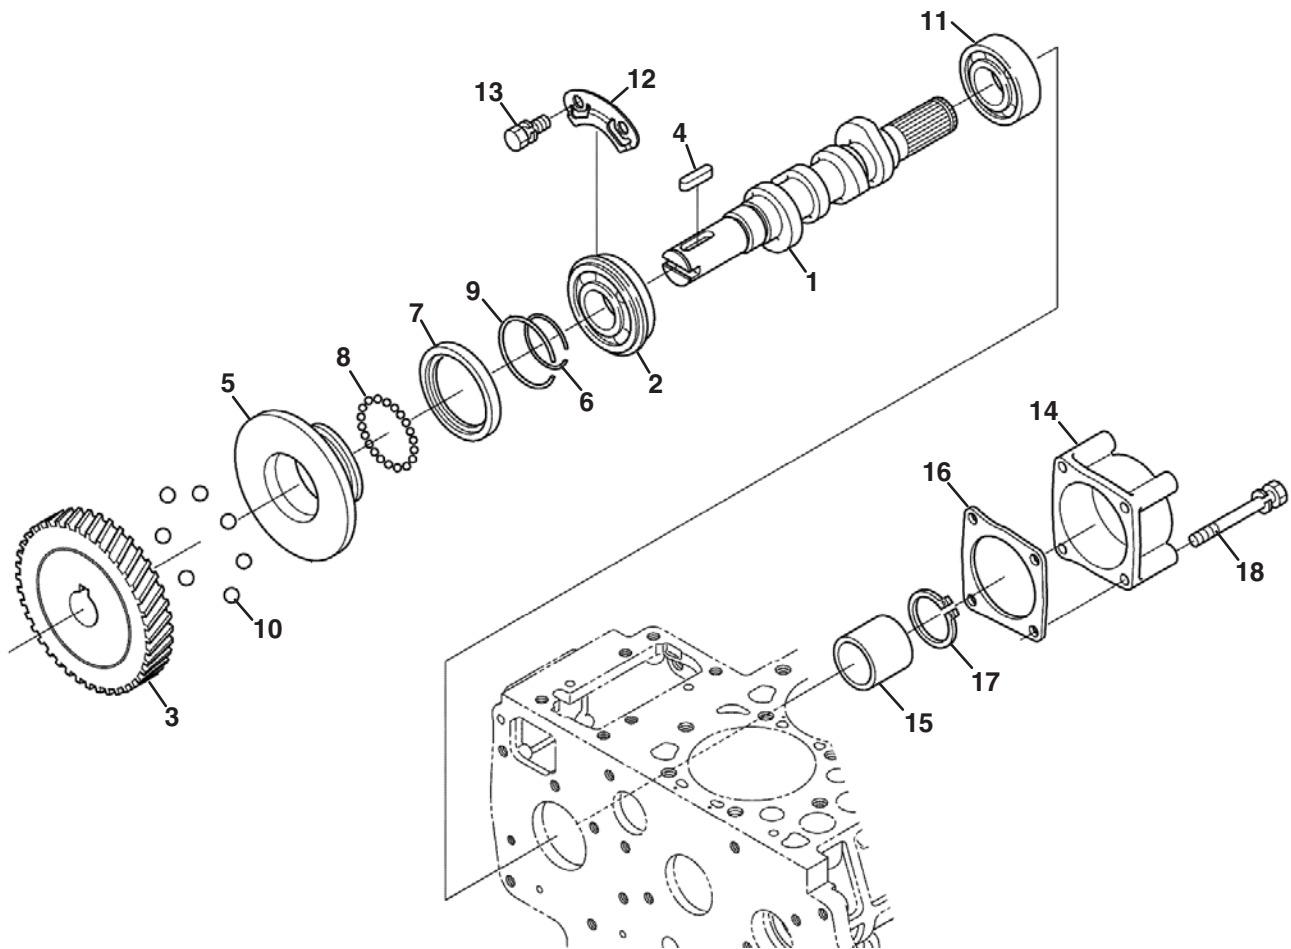

> Change from previous revision

11.1 Fuel Camshaft and Governor Shaft

KUBOTA V2403-M-DI-E3B

Item	Part No.	Qty.	Description	Serial Numbers/Notes
1	4289861	1	Assembly Camshaft, Fuel	
2	4289869	1	• Bearing, Ball	
3	557378	1	• Gear, Injection Pump	
4	594373	1	• Feather Key	
5	557379	1	• Sleeve, Governor	
6	553123	1	• Cir-clip, Gov. Sleeve	
7	4289848	1	• Case, Governor Ball	
8	550432	39	• Ball 5/32	
9	553125	1	• Cir-clip	
10	557336	7	• Ball	
11	4198372	1	Bearing, Ball	
12	4289862	1	Stopper, Fuel Camshaft	
13	4289798	2	Bolt, Sems	
14	4198169	1	Cover, Fuel Camshaft	
15	4198370	1	Collar	
□ 16	4198321	1	Gasket	
17	594360	1	Cir-clip, External	
18	4134407	4	Bolt, Sems	
□ Included in Lower Gasket Kit 4289810 See 1.1				