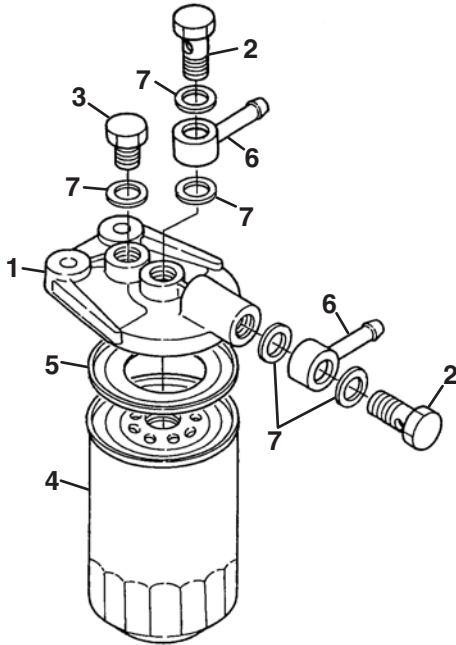

22.1 Loose Components

KUBOTA V2403-M-DI-E3B

Item	Part No.	Qty.	Description	Serial Numbers/Notes
	503626	1	Assembly Filter, Fuel	
1	4134312	1	• Cover, Filter	
2	4138103	2	• Bolt, Joint	
3	4134314	1	• Plug	
4	557619	1	• Element, Fuel Filter	
5	4138106	1	• Gasket	
6	4134317	2	• Connector	
7	4138107	5	• Gasket	
8	4132489	1	Assembly Pump, Fuel	
9	557367	1	Tank, Assembly (Reserve)	
10	557984	1	Cap	
11	2500815	1	Packing	
12	557370	1	Pipe, Water Over Flow	
13	557371	1	Pipe, Water Over Flow	
14	553914	2	Clip, Pipe	
15	557374	1	Stay, Reserve Tank	
○ 16	4134436	1	Gasket, Muffler	
○	Included in Upper Gasket Kit 4289811 See 1.1			

> Change from previous revision