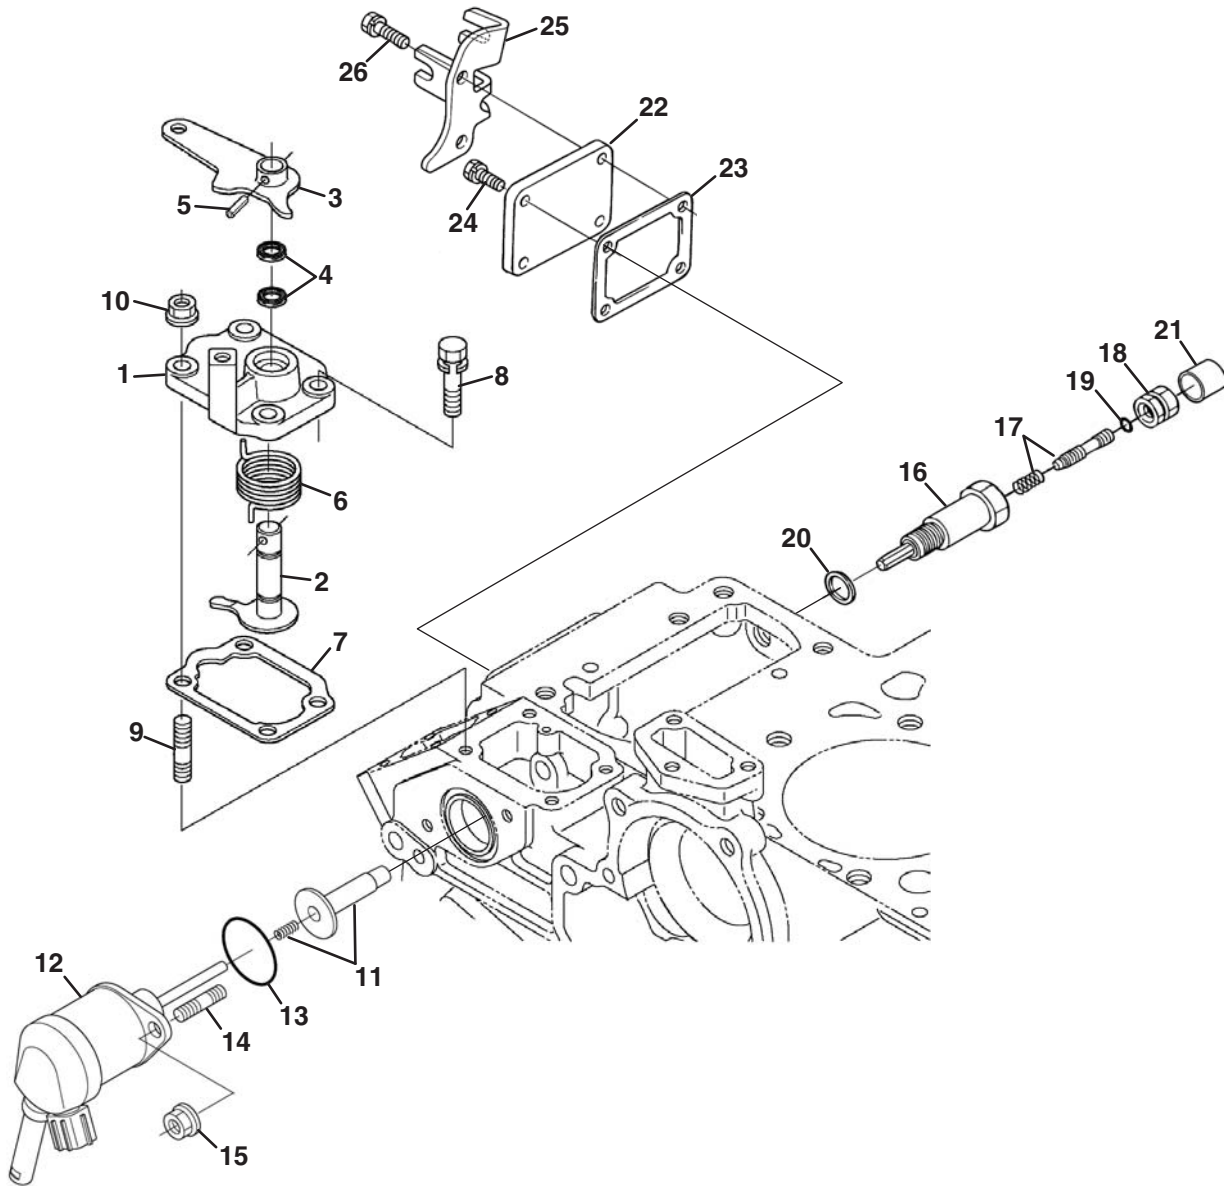

12.1 Engine Stop and Idle Apparatus

KUBOTA V2403-M-DI-E3B

Item	Part No.	Qty.	Description	Serial Numbers/Notes
1	4289864	1	Assembly Lever, Eng. Stop	
2	4289865	1	• Comp. Lever, Stop	
3	4289866	1	• Lever, Engine Stop	
4	4289867	2	• Gasket	
5	4289800	1	• Pin, Spring	
6	4134266	1	• Spring, Return	
☐	7	4134267	Gasket, Plate	
	8	550364	Bolt, Sems	
	9	553003	Stud	
	10	2810647	Nut, Flange	
	11	4134269	Comp. Guide, Solenoid	
	12	4134270	Assembly Solenoid	
☐	13	4134271	O Ring	
	14	553003	Stud	
	15	2810647	Nut, Flange	
	16	4289832	Apparatus, Idling	
	17	4289831	Assembly Bolt, Adjustment	
	18	4134259	• Nut, Spring	
☐	19	4134260	• Ring	
☐	20	4134261	Gasket	
	21	4134259	Nut, Spring	
	22	4134172	Cover, Inj.pump	
☐	23	553163	Gasket, Pump Cover	
	24	550362	Bolt, Sems	
	25	4134174	Bracket, Accel.cable	
	26	550364	Bolt, Sems	
☐	Included in Lower Gasket Kit 4289810 See 1.1			

> Change from previous revision