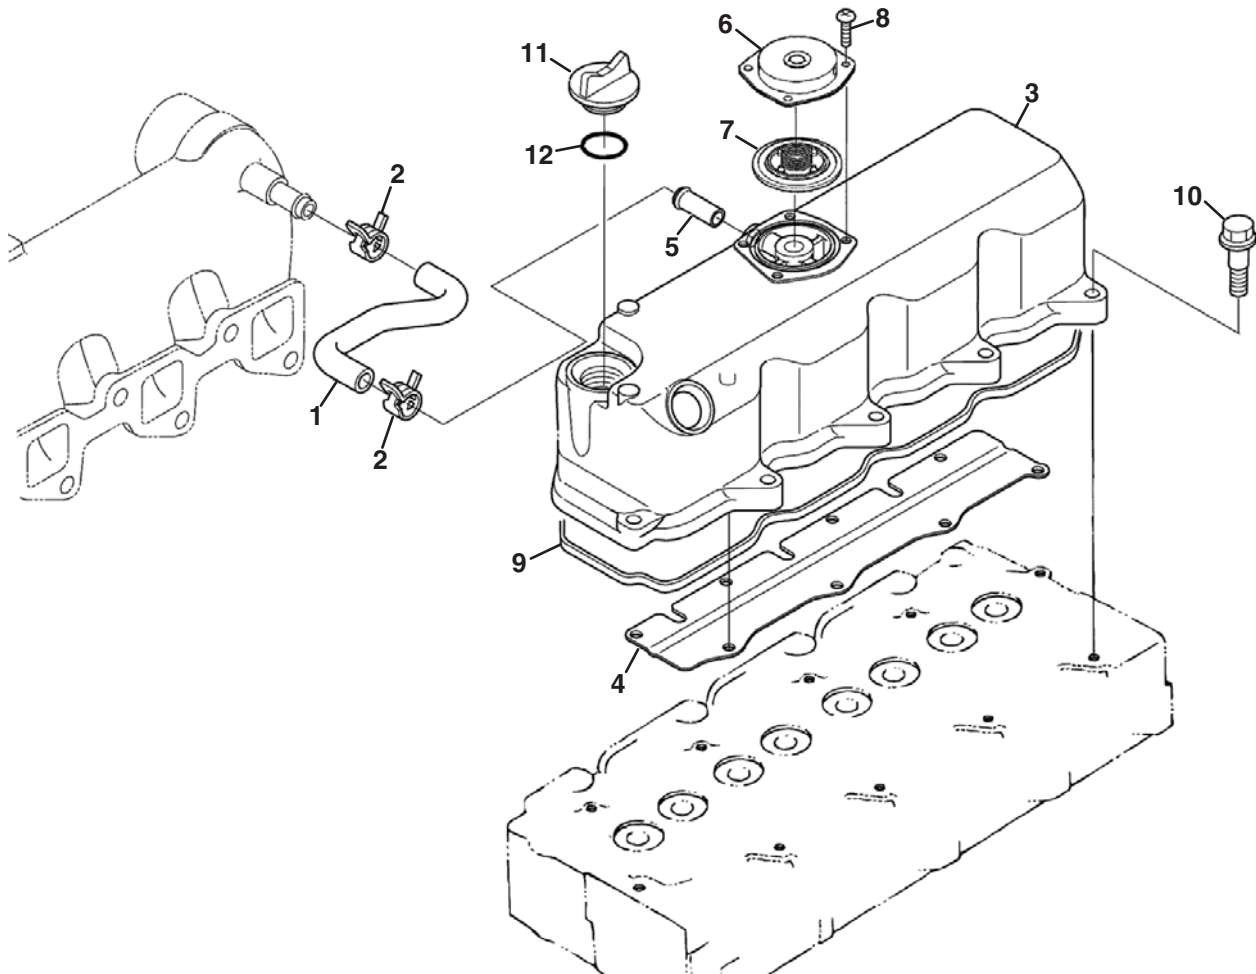

KUBOTA V2403-M-DI-E3B

Item	Part No.	Qty.	Description	Serial Numbers/Notes
1	4289837	4	Valve, Inlet	Set
2	4289838	4	Valve, Exhaust	
3	4289850	8	Spring, Valve	
4	553028	8	Retainer, Valve Sp.	
5	4134385	8	Collet, Valve Spring	
○ 6	553030	8	Seal (Valve Stem)	
7	4289851	8	Cap, Valve	
8	4159660	1	Shaft, Rocker Arm	
9	553033	4	Bracket, Rocker Arm	
10	553037	3	Spring, Rocker Arm	
11	4137828	4	Bolt, Flange	
12	4138201	1	Spring Pin	
13	553036	2	Washer, R-arm.shaft	
14	594353	2	Washer, Plain	
15	550409	2	Washer, Spring Lock	
16	594338	2	Hex Bolt	
17	5002804	8	Arm, Rocker, Assembly	
18	4289853	8	• Screw, Adjusting	
19	4138207	8	• Nut	
○	Included in Upper Gasket Kit 4289811 See 1.1			

> Change from previous revision

6.1 Head Cover